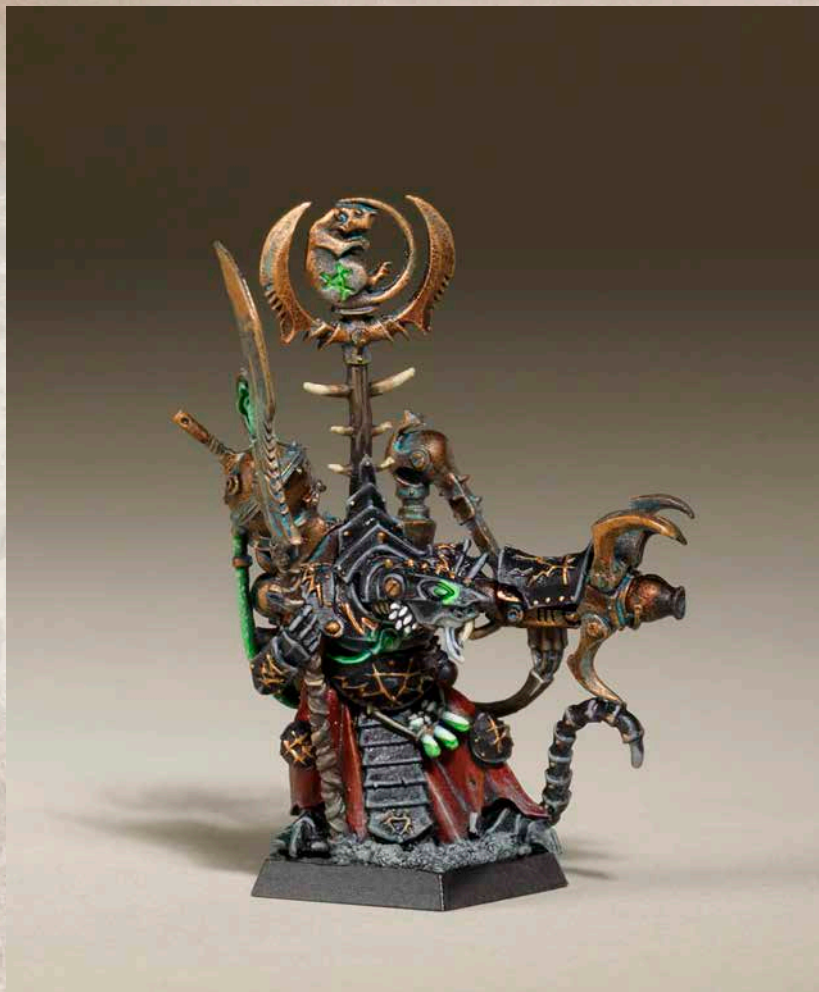

Ikit Claw by Dan Harden.