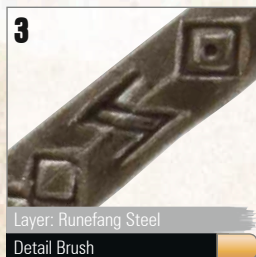

Frost Blade Runes