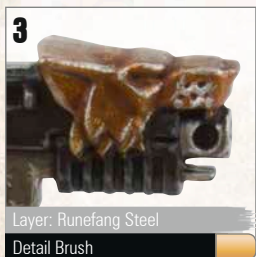

Beard

Plasma Coil

Frost Blade Runes

Gold Detail

Red Eye Lenses

STORE FINDER

Games Workshop has its own network of stores worldwide, which stock a wide range of Citadel miniatures, books and other products – here you'll find every one of them listed.