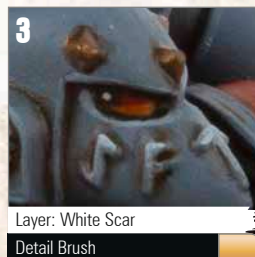

Beard

Plasma Coil

Frost Blade Runes

Gold Detail

Red Eye Lenses

STORE FINDER

Games Workshop has its own network of stores worldwide, which stock a wide range of Citadel miniatures, books and other products – here you'll find every one of them listed.