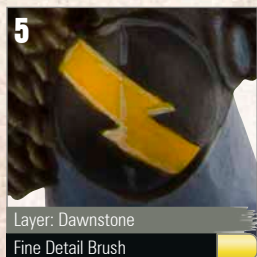

Wolf Guard Marking