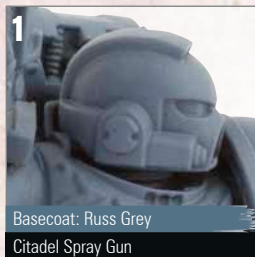

Wolf Pelt

Wolf Guard Marking

Metal

Black Gun Casing

SPACE WOLVES GREY HUNTERS

Power Armour

Skin

Grey Hunter Markings