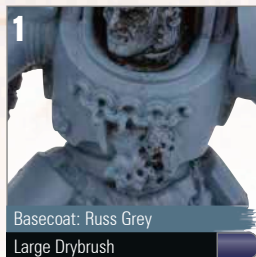

PAINT SPLATTER

Painting the Space Wolves from Stormclaw.

Peindre les Space Wolves de Stormclaw.

Bemalung der Space Wolves aus Stormclaw.

SPACE WOLVES WOLF GUARD TERMINATORS

Power Armour

Crux Terminatus

Skin