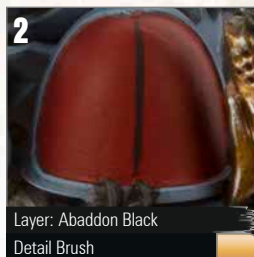

Grey Hunter Markings