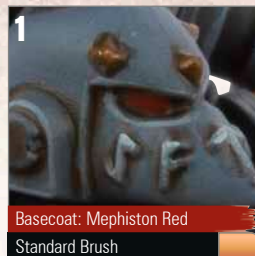

Beard

Plasma Coil

Frost Blade Runes

Gold Detail

Red Eye Lenses

STORE FINDER

Games Workshop has its own network of stores worldwide, which stock a wide range of Citadel miniatures, books and other products – here you'll find every one of them listed.