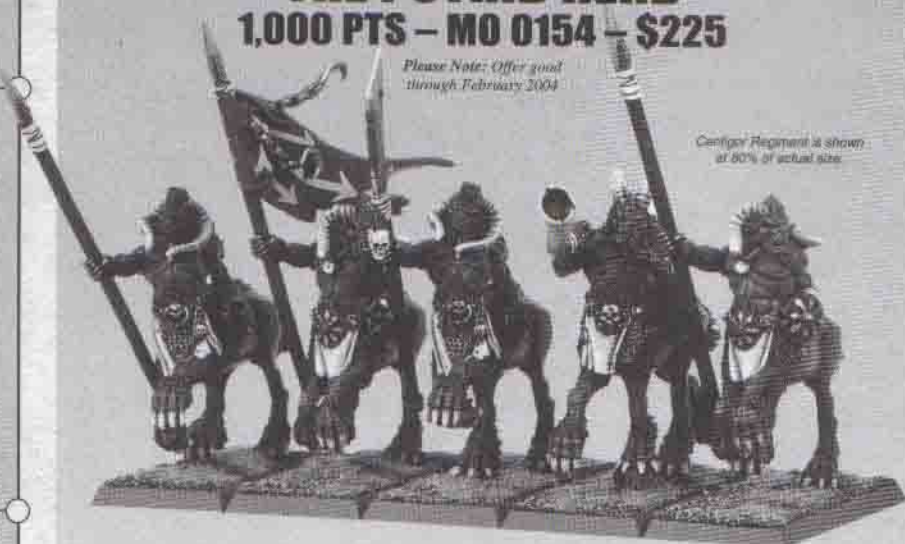

Centigor Regiment is shown
at 80% of actual size.

THE PUTRID HERD CONTAINS:

HERO

Bray-Shaman (Level 2 Sorcerer)
• Chaos Armor, Dispel Scroll, Braystaff

CORE

2 Beastmen Herds (12 Gors and 8 Ungors in
each)
• Full Command, Shields
Tuskgor Chariot (1)
Warhounds of Chaos (10)

SPECIAL

Centigors (5)
• Full Command, Shields
Centigors (5)
• Full Command, Shields

RARE

Spawn of Chaos (2)
• Mark of Nurgle

Games Workshop reserves the right to alter
prices or Special Offer contents at any time.

COPYRIGHTS AND TRADEMARKS

All subject matter in TROLL is © Copyright

Games Workshop, Ltd., 2004

All artwork in all Games Workshop products and
all images contained therein have been produced
either in-house or as work for hire. The exclusive
copyright in the artwork and the images it
depicts is the property of Games Workshop, Ltd.
© Copyright Games Workshop, Ltd., 2004. All
rights reserved.

REGISTERED TRADEMARKS

TRADEMARKS

TROLL is created by Jeff "Makaw" Caskey, Sean
Forbes, Rob "Tanak" Hawkins, Nicole "Champaw"
Sheehan, Nick Skaggs, and Ross Watson.

"Half the game is 90% mental." - Yogi Berra