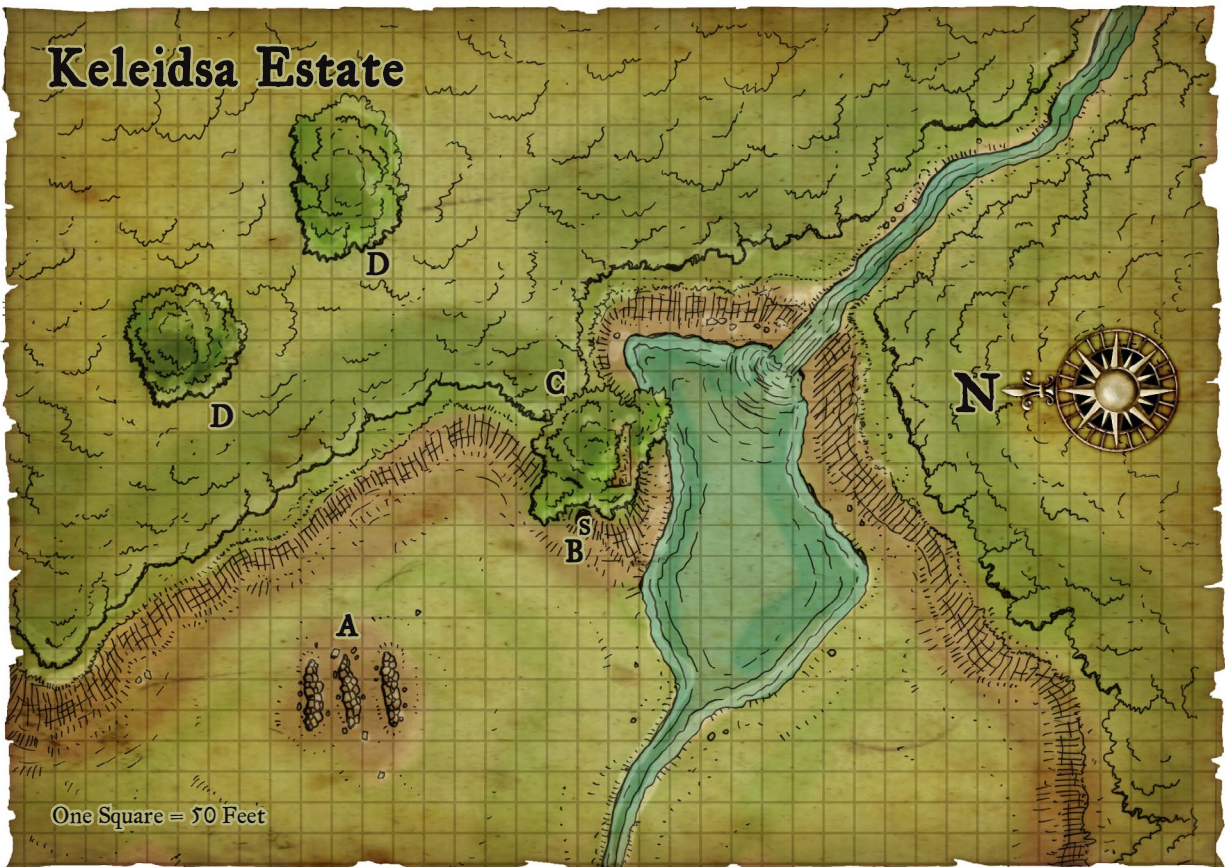

Robert Lazzaretti