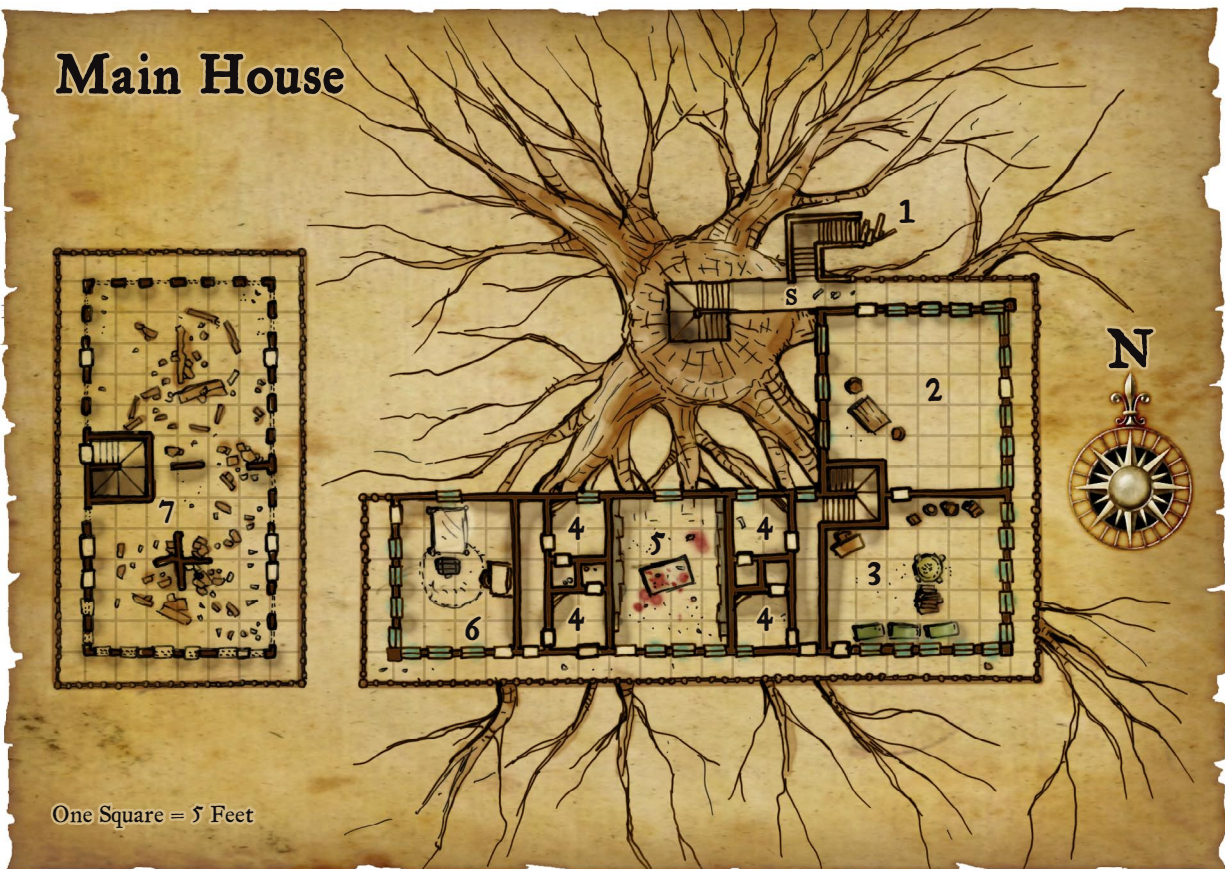

Robert Lazzaretti