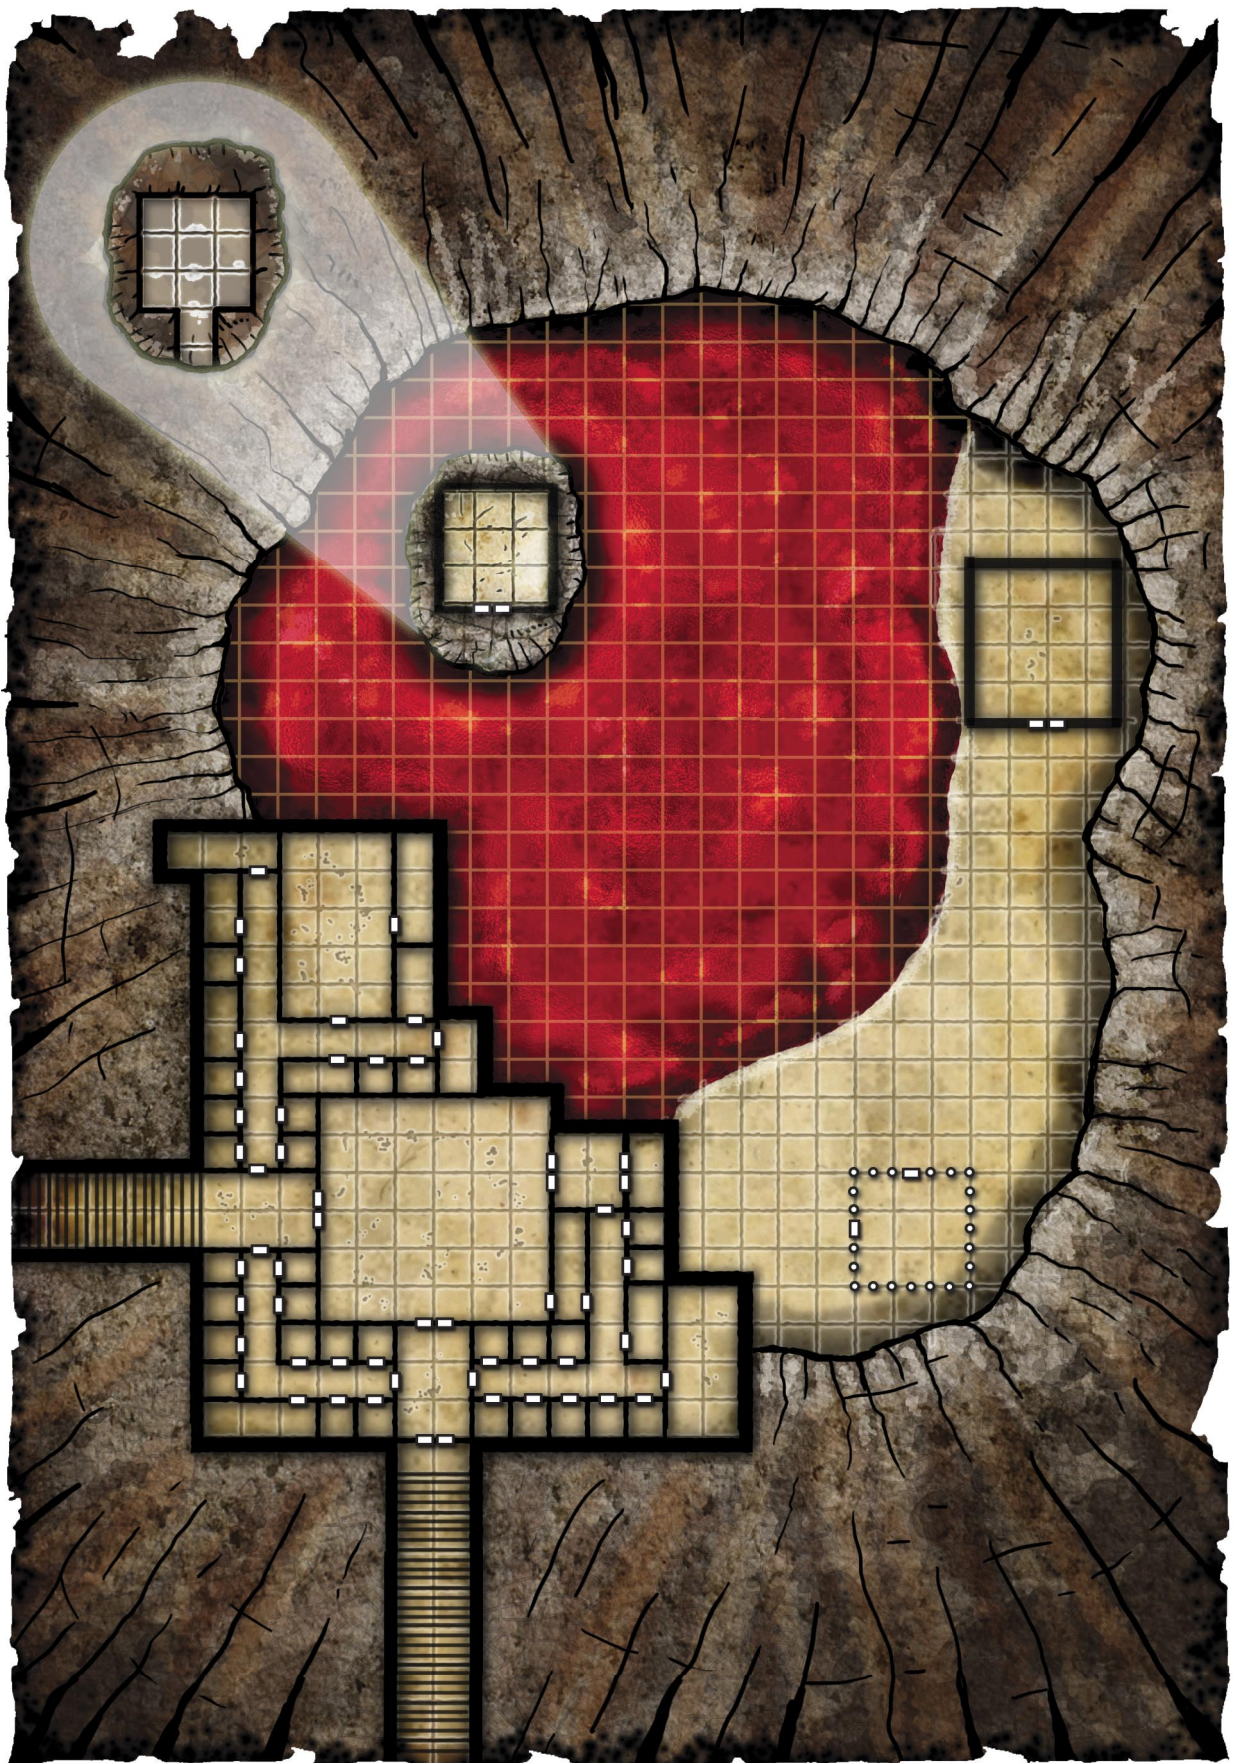

Robert Lazzaretti