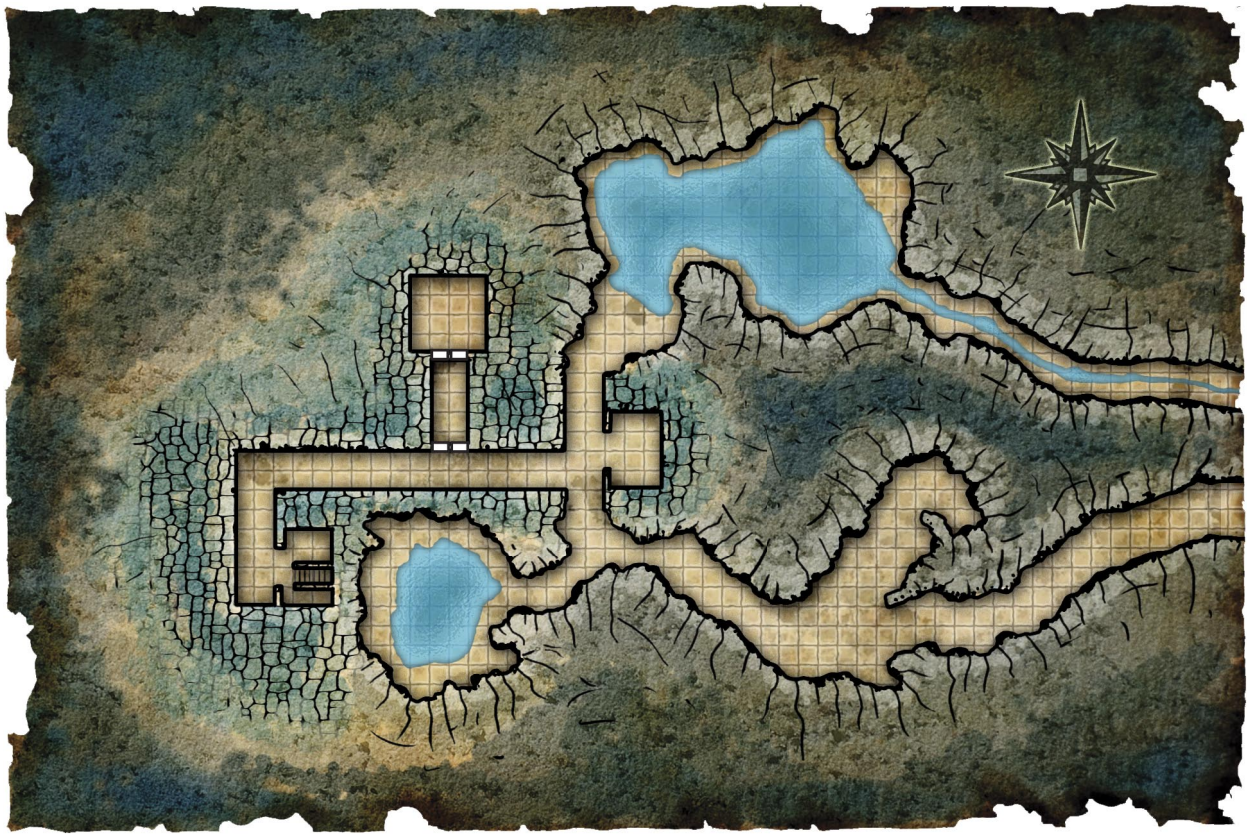

Robert Lazzaretti