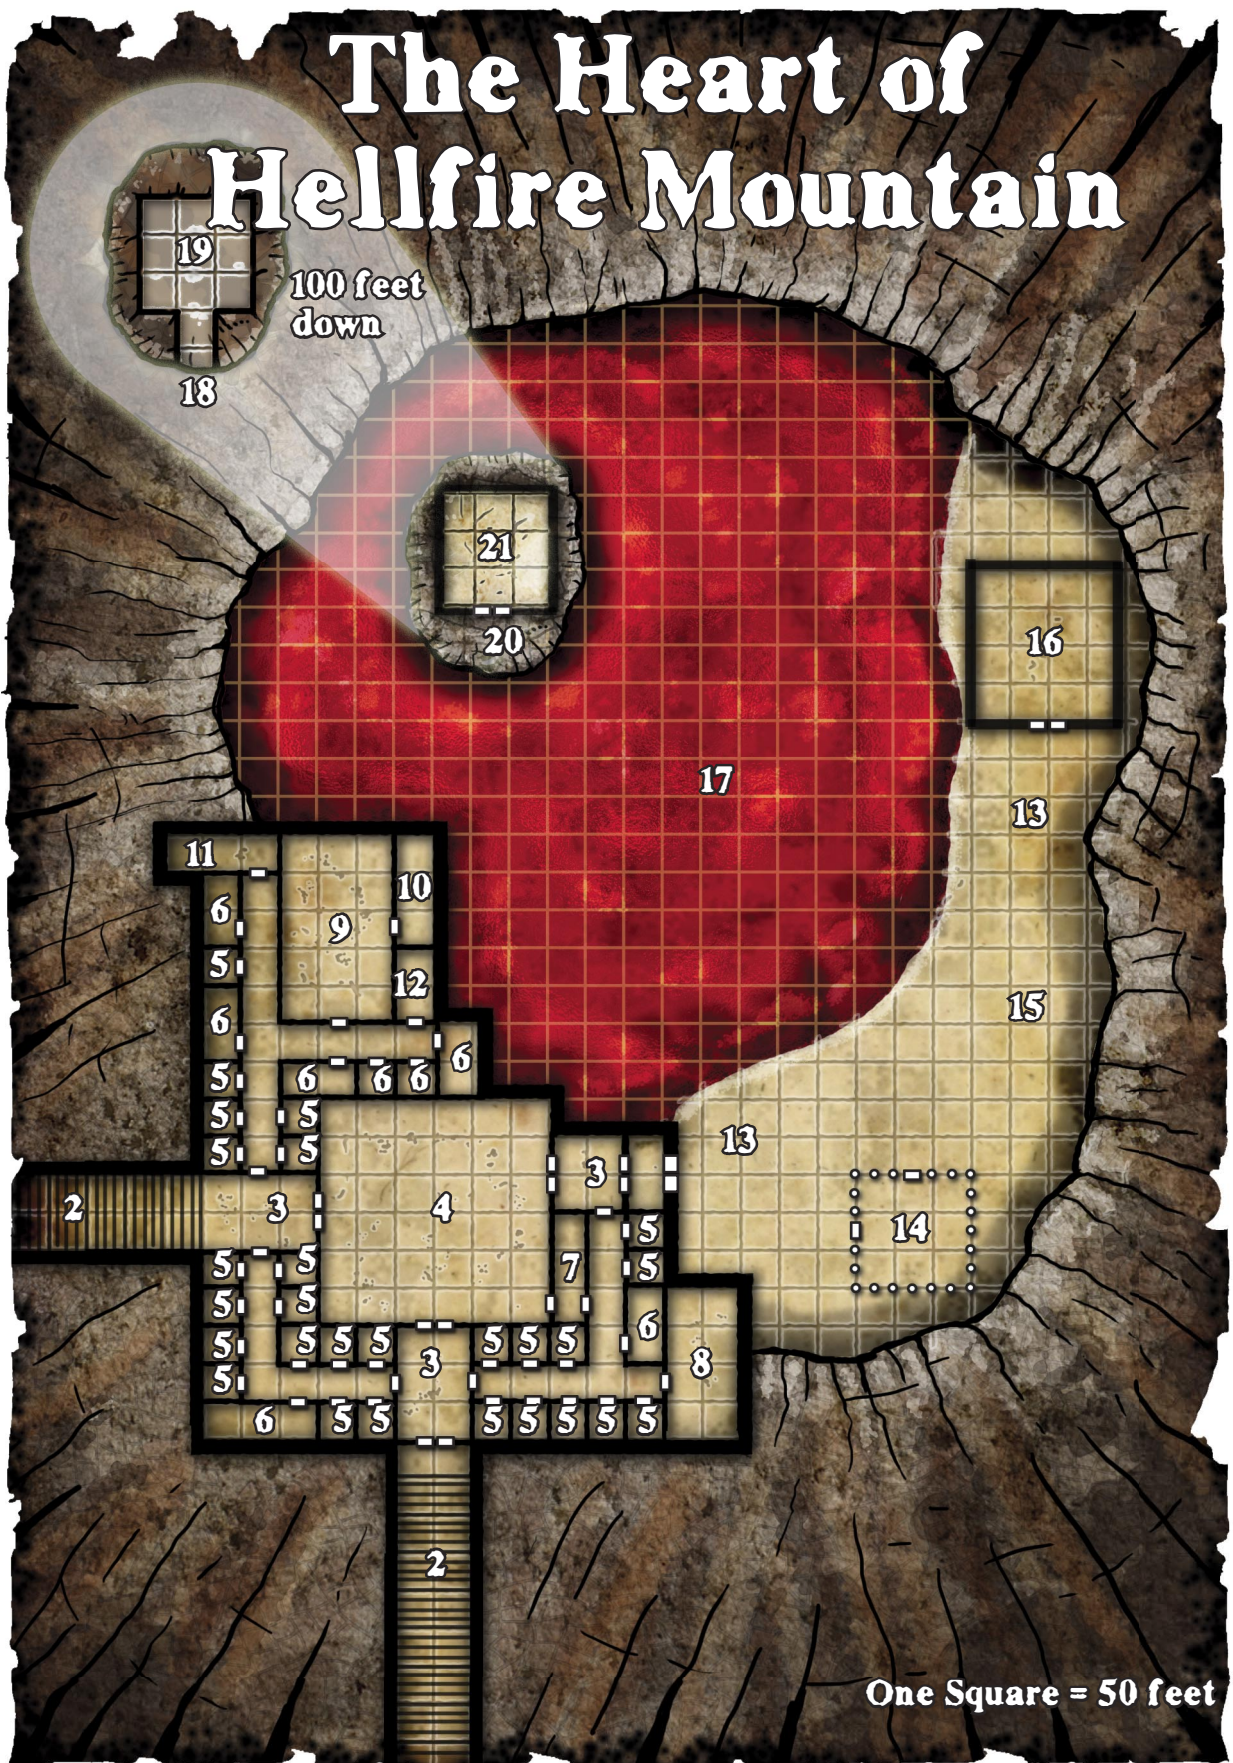

The Heart of Hellfire Mountain

Robert Lazzaretti