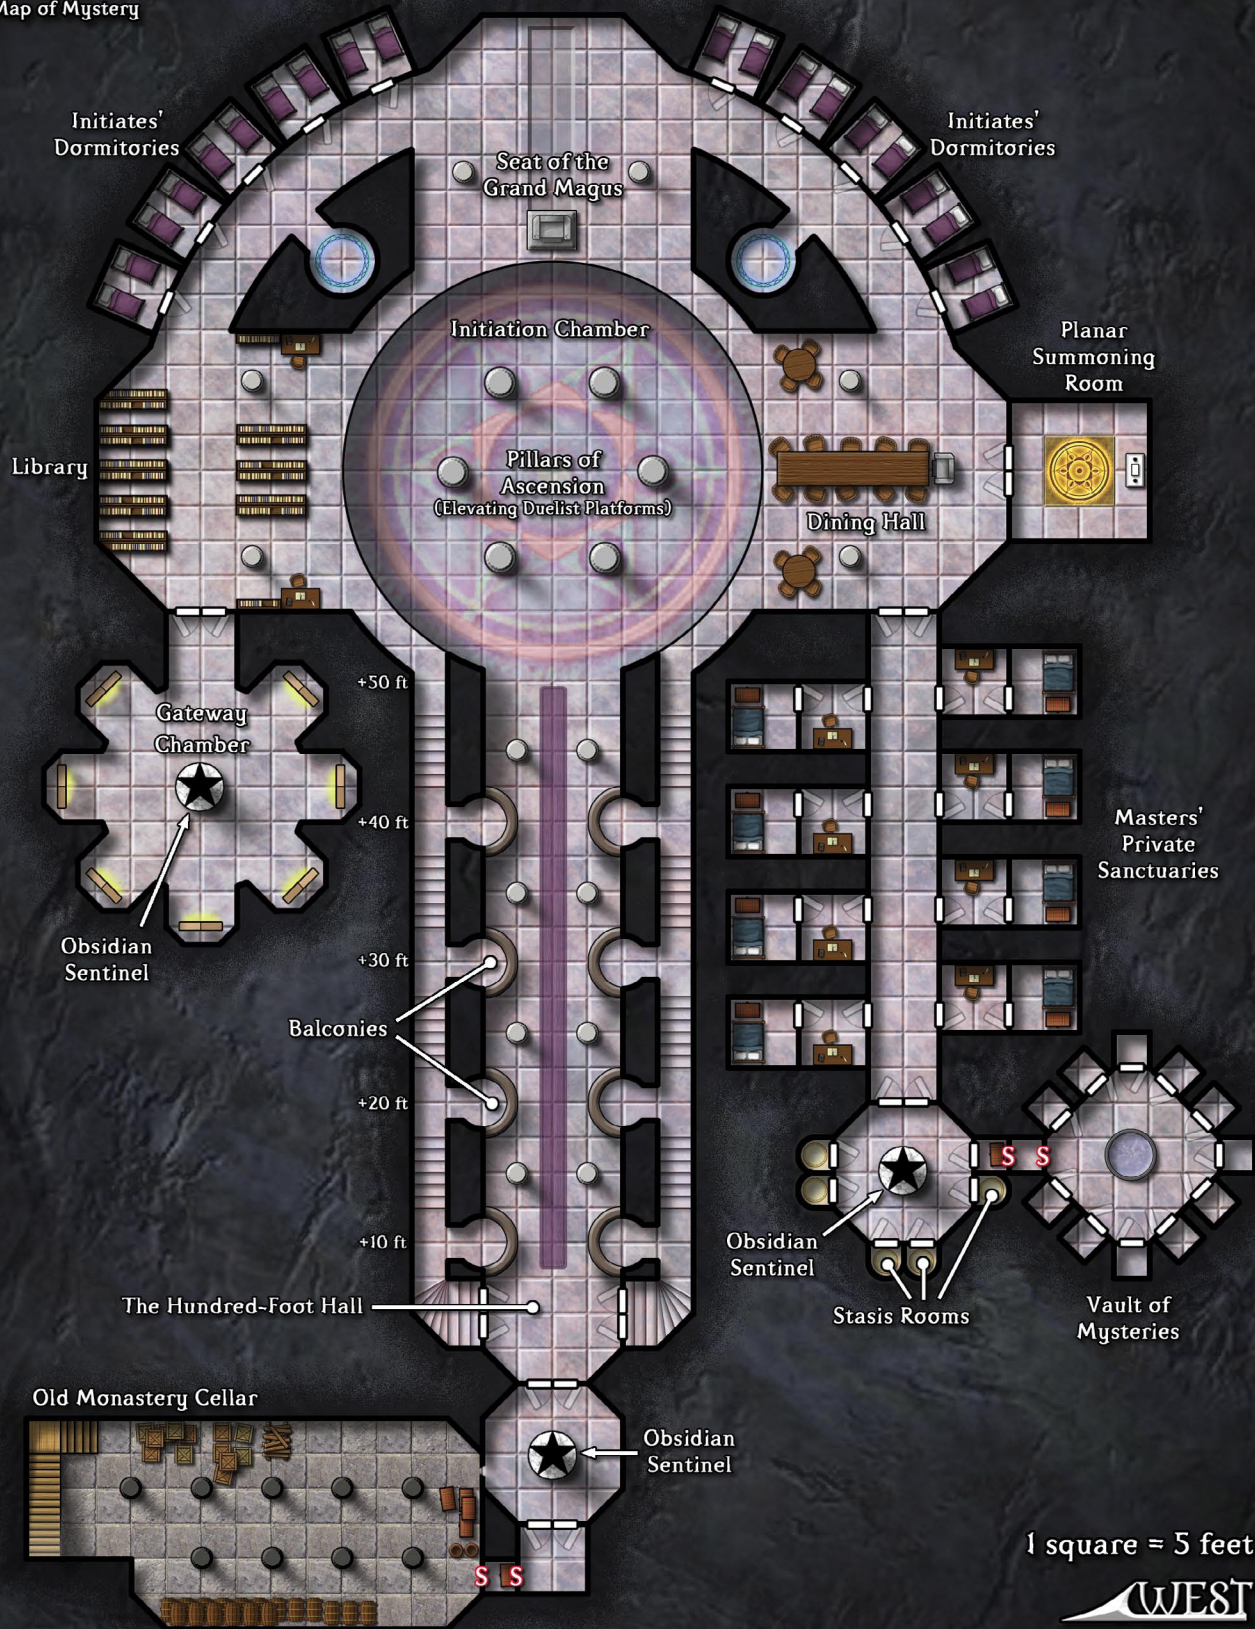

DUNGEON

#140

MAP & HANDOUT SUPPLEMENT

PRODUCED BY PAIZO PUBLISHING, LLC.
PAIZO.COM

Warren Mahy

THE BULLYWUG GAMBIT

by Nicolas Logue

The hidden caves of Kraken's Cove have long served the pirates of the Crimson Fleet as a place to stage their smuggling operations. When their latest cargo backfires, the PCs find themselves faced with something far worse than murderous pirates. A Savage Tide Adventure Path scenario for 3rd-level characters.

Harliss Javell

Warren Mahy

Robert Lazzaretti

Vanderboren Manor

Ground Floor

First Floor

Second Floor

Basement

Beltorius

Andrew Hou

HALL OF THE ELESTIAL EYE

An Arcane Secret Society

Map of Mystery

Chris West