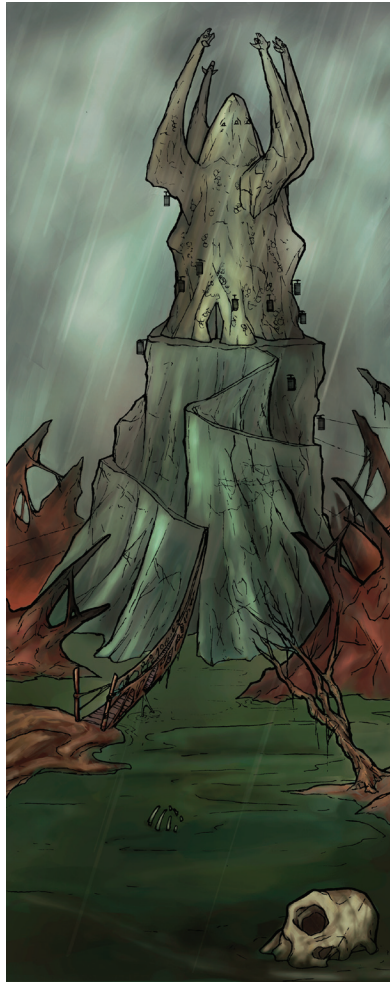

Skullrot

Atilla Adorjany & Eric Kim of UDON