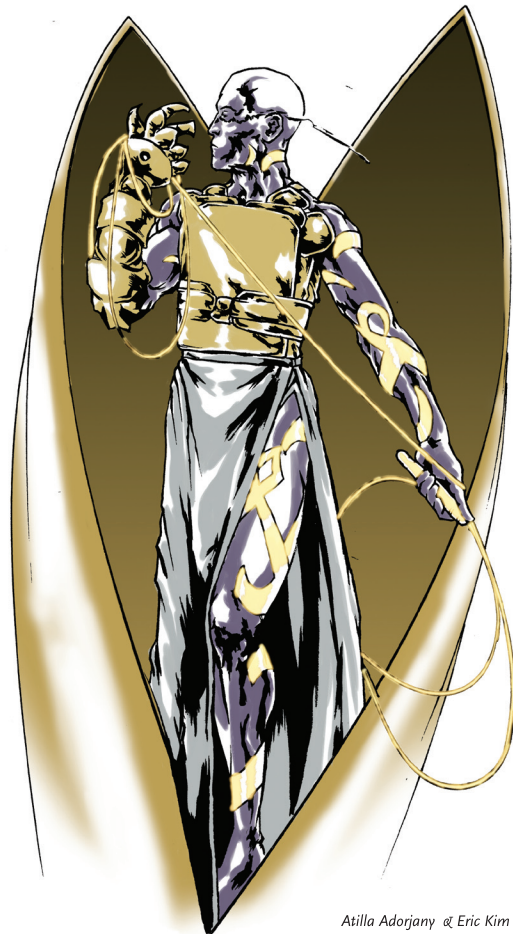

DUNGEON

#116

MAP & HANDOUT SUPPLEMENT

PRODUCED BY PAIZO PUBLISHING, LLC.
WWW.PAIZO.COM

Marc Sasso

PALACE OF THE TWISTED KING

by Phillip Larwood

A blistering sandstorm finally breaks, revealing a moribund ruin long shrouded by the desert sands. Its crumbling walls might provide respite from the terrible winds, but the keep's ancient meenlock master has a special bed for visitors—his grisly operating table! A D&D adventure for 5th-level characters.

The Twisted King

Marc Sasso

DEATH OF LASHMIRE

by Tim Hitchcock

The infamous psion Lashmire is dead, leaving an undefended fortress ripe for looting. But the PCs soon discover that they aren't the only ones after Lashmire's treasure when they begin to encounter bands of githyanki in search of a missing *silver sword*. A D&D psionics adventure for 12th-level characters.

Atilla Adorjany & Eric Kim of UDON

Atilla Adorjany & Eric Kim of UDON

Skullrot

Atilla Adorjany & Eric Kim of UDON

Dark Myrakul

Atilla Adorjany & Eric Kim of UDON

Adimarchus (Angelic Form)

Atilla Adorjany & Eric Kim of UDON

Adimarchus (Demonic Form)

Atilla Adorjany & Eric Kim of UDON

Christopher West

Christopher West

Christopher West

Christopher West