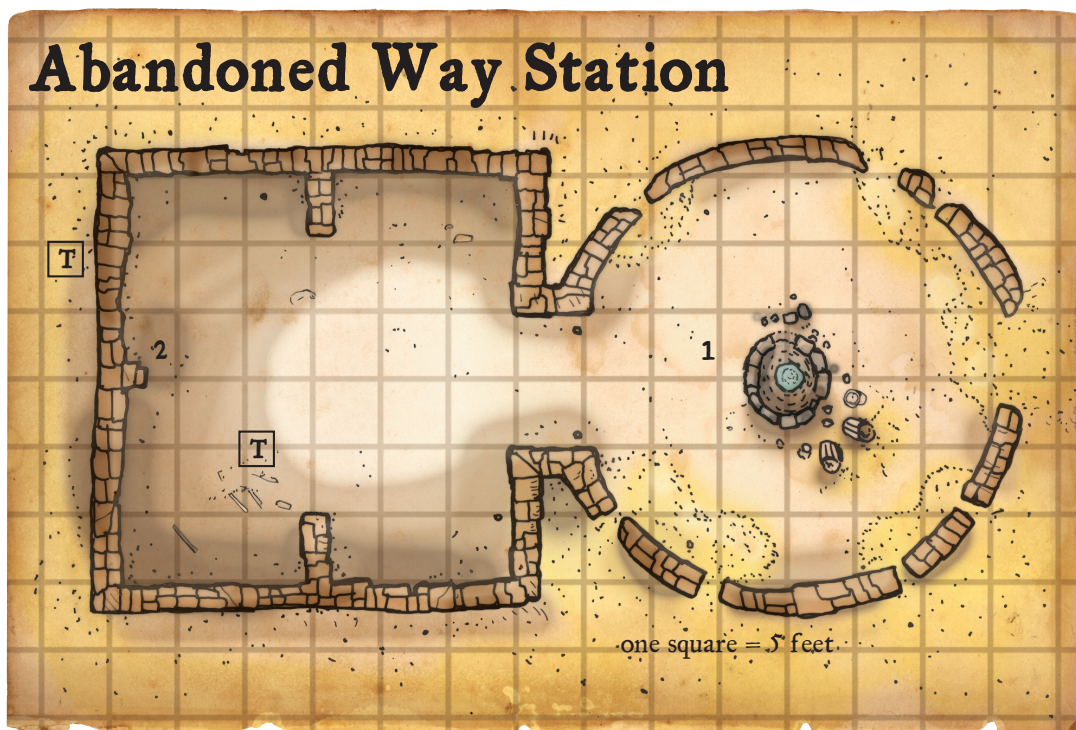

DUNGEON

#116

MAP & HANDOUT SUPPLEMENT

PRODUCED BY PAIZO PUBLISHING, LLC.
WWW.PAIZO.COM

Marc Sasso

PALACE OF THE TWISTED KING

by Phillip Larwood

A blistering sandstorm finally breaks, revealing a moribund ruin long shrouded by the desert sands. Its crumbling walls might provide respite from the terrible winds, but the keep's ancient meenlock master has a special bed for visitors—his grisly operating table! A D&D adventure for 5th-level characters.

The Twisted King

Marc Sasso

DEATH OF LASHMIRE

by Tim Hitchcock

The infamous psion Lashmire is dead, leaving an undefended fortress ripe for looting. But the PCs soon discover that they aren't the only ones after Lashmire's treasure when they begin to encounter bands of githyanki in search of a missing *silver sword*. A D&D psionics adventure for 12th-level characters.

by Christopher Perkins

In the final chapter of the Shackled City Adventure Path, the heroes abandon the Material Plane to seek out a demon prince imprisoned in a bizarre asylum on the Prison Plane of Carceri. There they do battle with the surviving Cagewrights, duplicitous demodands, and the mad Adimarchus himself. A D&D Shackled City Adventure Path scenario for 19th-level characters.