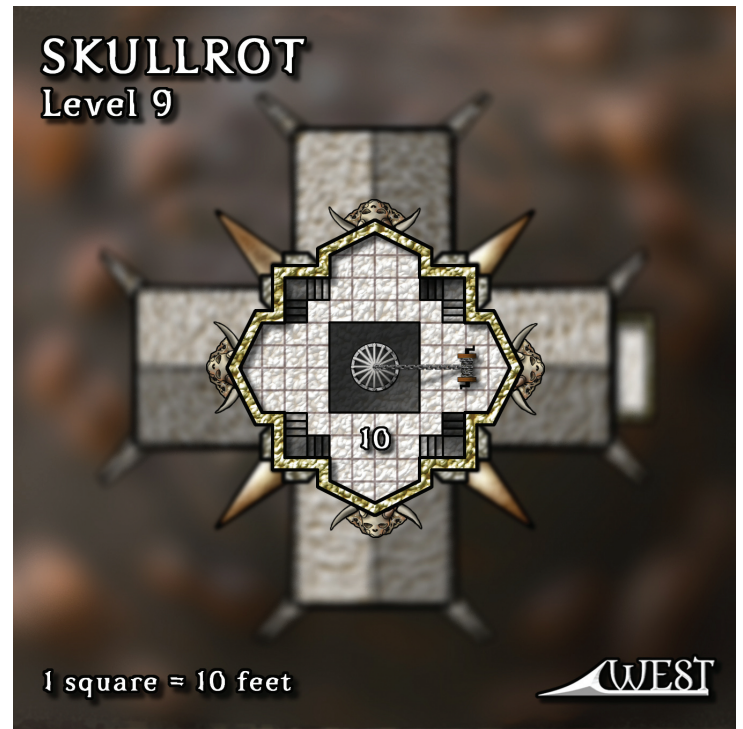

Christopher West