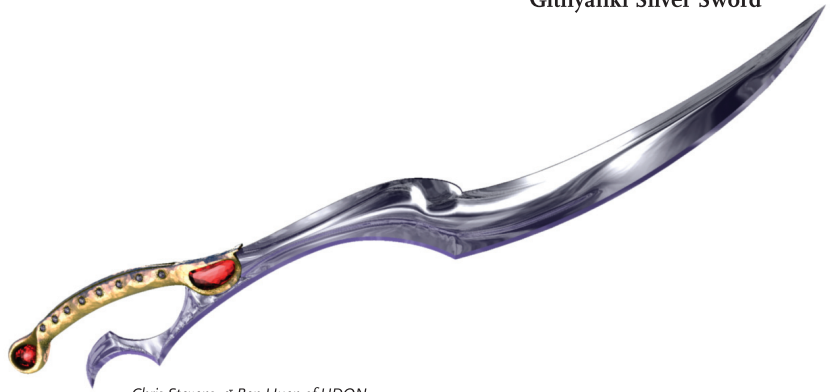

Githyanki Silver Sword

Chris Stevens & Ben Huen of UDON