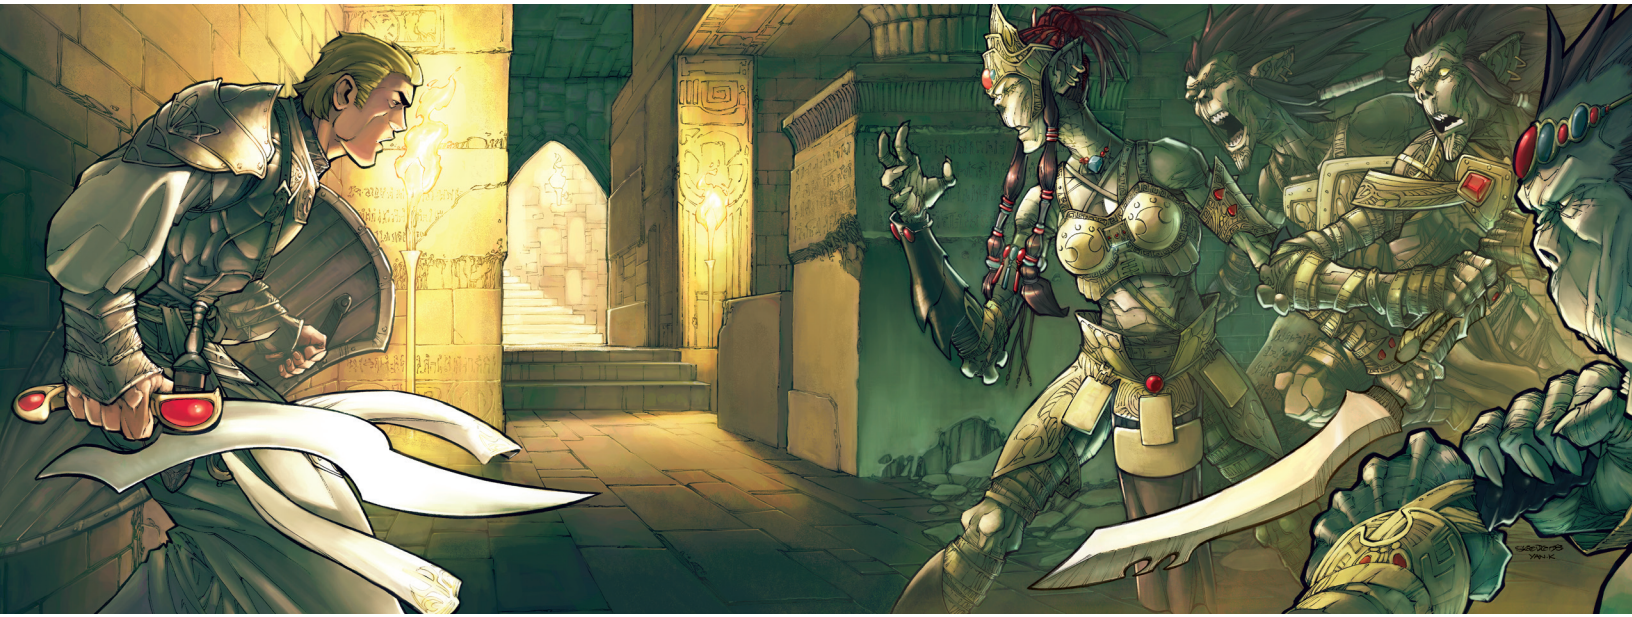

DUNGEON

#116

MAP & HANDOUT SUPPLEMENT

PRODUCED BY PAIZO PUBLISHING, LLC.
WWW.PAIZO.COM

Marc Sasso

PALACE OF THE TWISTED KING

by Phillip Larwood

A blistering sandstorm finally breaks, revealing a moribund ruin long shrouded by the desert sands. Its crumbling walls might provide respite from the terrible winds, but the keep's ancient meenlock master has a special bed for visitors—his grisly operating table! A D&D adventure for 5th-level characters.

The Twisted King

Marc Sasso

DEATH OF LASHMIRE

by Tim Hitchcock

The infamous psion Lashmire is dead, leaving an undefended fortress ripe for looting. But the PCs soon discover that they aren't the only ones after Lashmire's treasure when they begin to encounter bands of githyanki in search of a missing *silver sword*. A D&D psionics adventure for 12th-level characters.