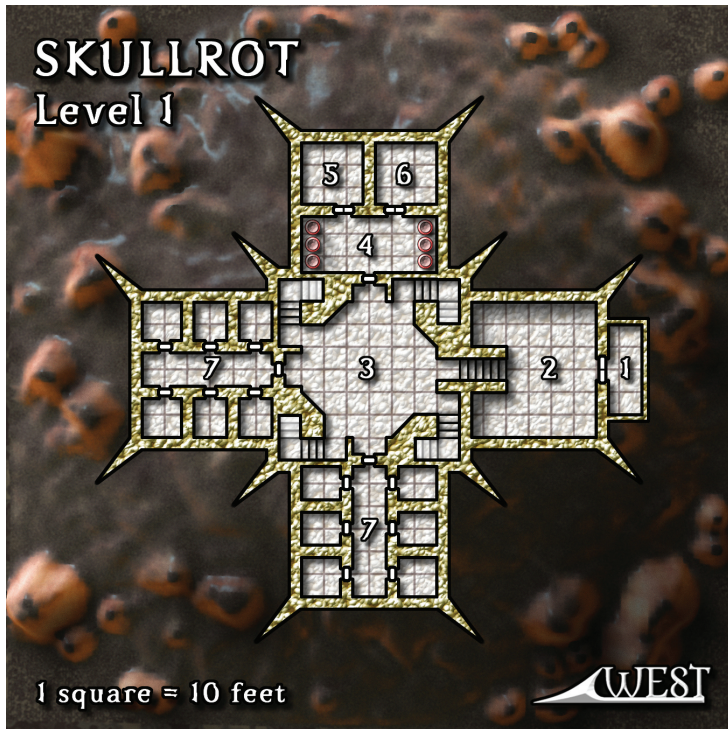

Atilla Adorjany & Eric Kim of UDON