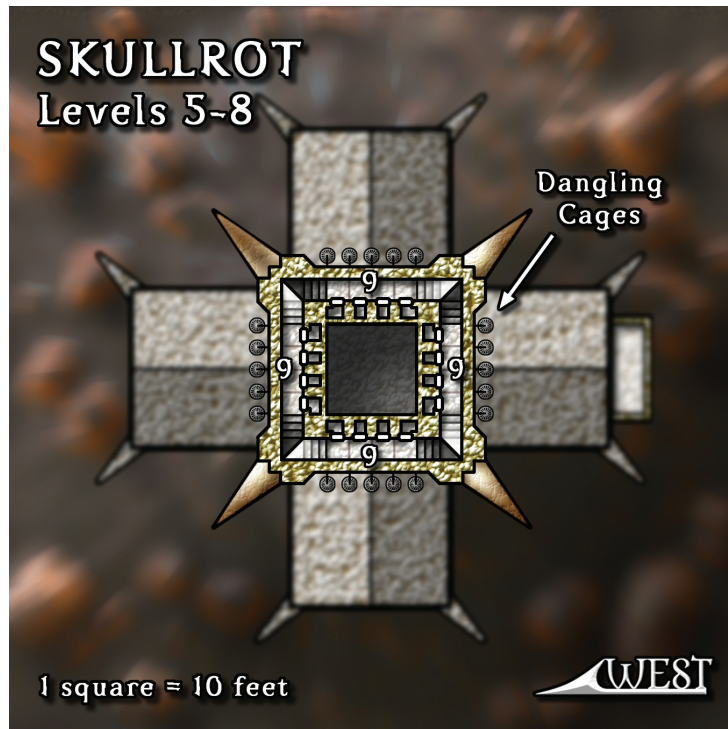

Christopher West

Christopher West

Christopher West

Christopher West