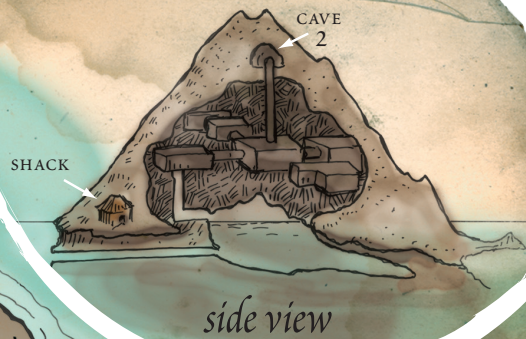

GRANITE & BASALT

ONE SQUARE = 5 FEET

side view

overview

LASHMIRE'S CRAG

PLOWFIELD

Rob Lazzaretti

Lashmire