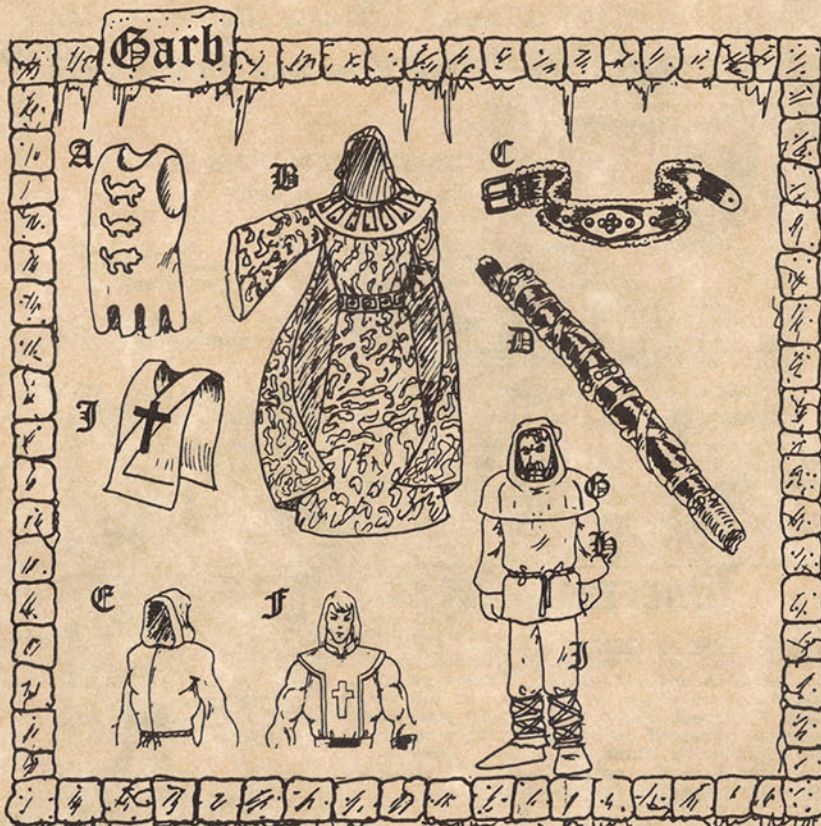

SWORDTAG GARB AND ACCESSORIES

The Adventurers' Guild is your one-stop Swordtaggers' Shoppe!

ORDERING INSTRUCTIONS FOR GARB:

Note the options open for a particular article and consult the options charts. Some special costumes and accessories have no options other than possibly size. Always indicate Sm, Med, or Lg and your height when ordering a costume.

- A. Knight's Regal Tunic IC 352 $55.00 (in plush velvet, golden symbols)
- B. Mageking's Robe, Cape IC 361 $230.00 (complete as shown in red and silver plush velvet)
- C. Barbarian's Girdle IC 328 $26.00
- D. Fancy Swordtag Scabbard IC 339 $31.00 (fits most Swordtag swords, inlaid with fake gems)
- E. Mage's Robe IC 301 $44.95 (hooded, tie-belt, phoenix feathers, sigil trim, indicate Material/Color and Size)
- F. Warriorpriest's Robes IC 303 $83.00 (inner robe, outer tunic, belt, gold trim, indicate Material/Color for both inner and outer parts, using whichever material price is higher if there is a difference)
- G. Cowl IC 349 $15.00 (indicate Material/Color, one size fits all)

- H. Jerkin IC 348 $24.00 (Size and Material/Color)
- I. Breeches IC 324 $27.00 (indicate Material/Color, Length and Waist)
- J. Wide Heraldic Tunic IC 347 $27.00 (indicate Material/Color for base material and for bands, Symbol choice and Size)

Not Pictured

- Priest's Robe IC 302 $44.95 (hooded, enclosed front, tie-belt, holy items, indicate Material/Color, Symbol, and Size)
- Knight's Half-Color Tabbard IC 353 $32.00 (indicate two Material/Color choices, using whichever material price is higher if there is a difference, also Symbol and Size)
- Winged Cleric's Robe IC 357 $52.00 (similar to Priest's Robe, except has winged wide sleeves)
- Pelicon IC 358 $32.00 (a female-styled cape/cloak, indicate Material/Color and Size)
- Triangular Tunic IC 365 $27.00 (comes with trim that matches symbol color, indicate Material/Color, Symbol, and Size)
- Sash IC 366 $10.00 (for the mystical look, used as belt, indicate Material/Color)

ADVENTURERS' GUILD Garb Continued...

- Crusaders' Tunic IC 305 $20.00 (comes with trim that matches symbol color, indicate Material/Color, Symbol, and Size)
- Warrior's Cape IC 306 $20.00 (Material/Color and Size- optionally indicate actual length desired)
- Hooded Cloak IC 368 $40.00 (Material/Color and length desired)
- Monk's Garment IC 311 $42.00 (thigh length, made of cotton blend with satin sash and band, indicate Material/Color choices and Size)
- Leather Elven Boots IC 504 $25.00 (kit, low, soft boots, sizes 7 to 9)

SYMBOL Choices (for certain costumes, see above)
Indicate choice of symbol and any basic color for the symbol.

Cross	Star	Lamp	(Add $2.00 for these)
Eastern Cross	Star Of David	Candlestick	2-color Banner
Moon, Quarter	Hammer	Hourglass	Sun
Moon, Half	Axe	Owl	Skull/Crossbones
Equal Cross	Eye	Face	Trimmed Cross
Moon w/ Star	Sword	Bear	Lion

MATERIAL/COLOR Chart (for the preceding costumes)