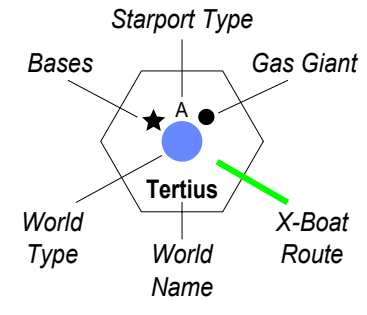

MAP LEGEND

WORLD CHARACTERISTICS

- No Water Present
- Water Present
- Asteroid Belt

BASES

- ★ Naval Base
- ▲ Scout Base
- P Prison Camp

TRAVEL ZONES

- Amber Zone
- Red Zone

POPULATION

- Secundus under one billion
- PRIMUS over one billion

World names in red are subsector capitals

A	B	C	D
E	F	G	H
I	J	K	L
M	N	O	P

Vandir Subsector

(subsector B of Crucis Margin sector)