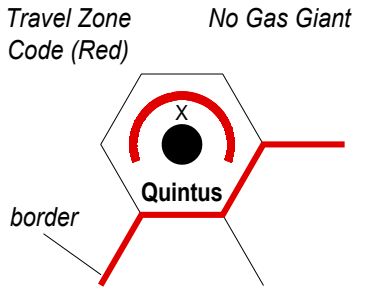

MAP LEGEND

WORLD CHARACTERISTICS

- No Water Present
- Water Present
- Asteroid Belt

BASES

- ★ Naval Base
- ▲ Scout Base
- P Prison Camp

TRAVEL ZONES

- Amber Zone
- Red Zone

POPULATION

- Secundus under one billion
- PRIMUS over one billion

World names in red are subsector capitals

A	B	C	D
E	F	G	H
I	J	K	L
M	N	O	P

Vandir Subsector

(subsector B of Crucis Margin sector)