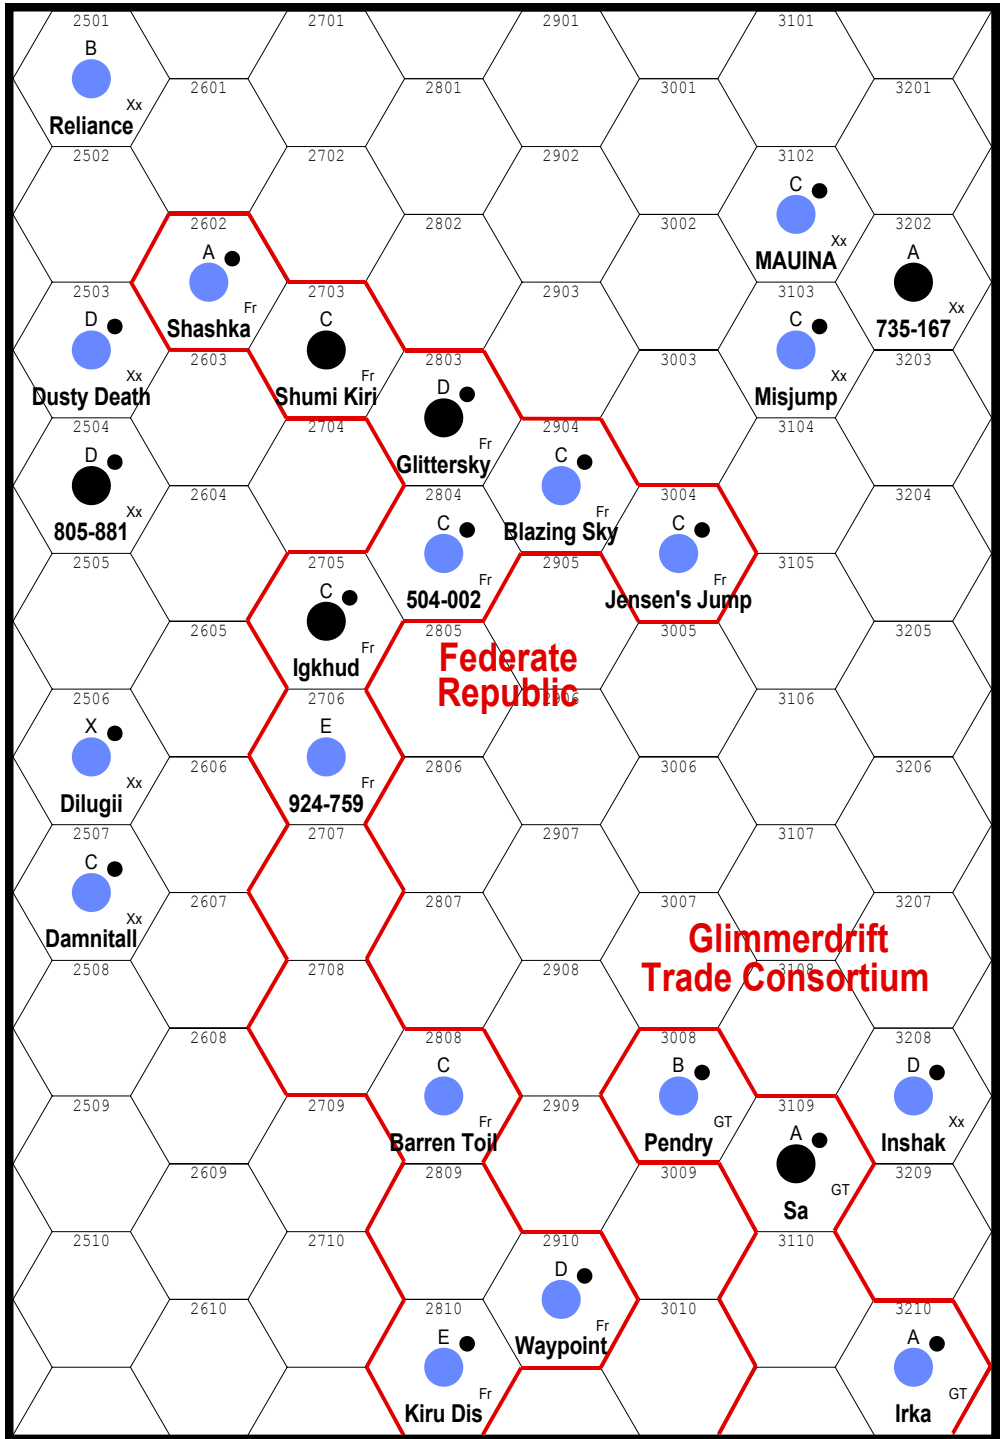

MAP LEGEND

WORLD CHARACTERISTICS

- No Water Present
- Water Present
- Asteroid Belt

BASES

- Naval Base
- Scout Base
- Way Station

TRAVEL ZONES

- Amber Zone
- Red Zone

POPULATION

- Secundus under one billion
- PRIMUS over one billion

World names in red are subsector capitals

A	B	C	D
E	F	G	H
I	J	K	L
M	N	O	P

Tri-Empire

Tasman

Marla Subsector

(subsector D of Glimmerdrift Reaches sector)