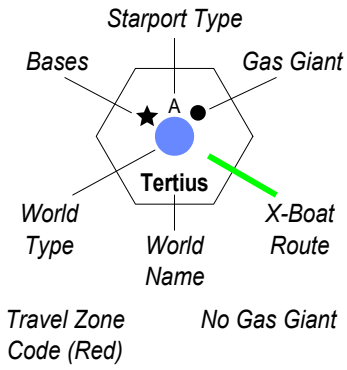

# MAP LEGEND

## WORLD CHARACTERISTICS

- No Water Present
- Water Present
- Asteroid Belt

## TRAVEL ZONES

- Amber Zone
- Red Zone

## POPULATION

- Secundus under one billion
- PRIMUS over one billion

World names in red are subsector capitals

A	B	C	D
E	F	G	H
I	J	K	L
M	N	O	P

Noir Deep

Osiris Deep