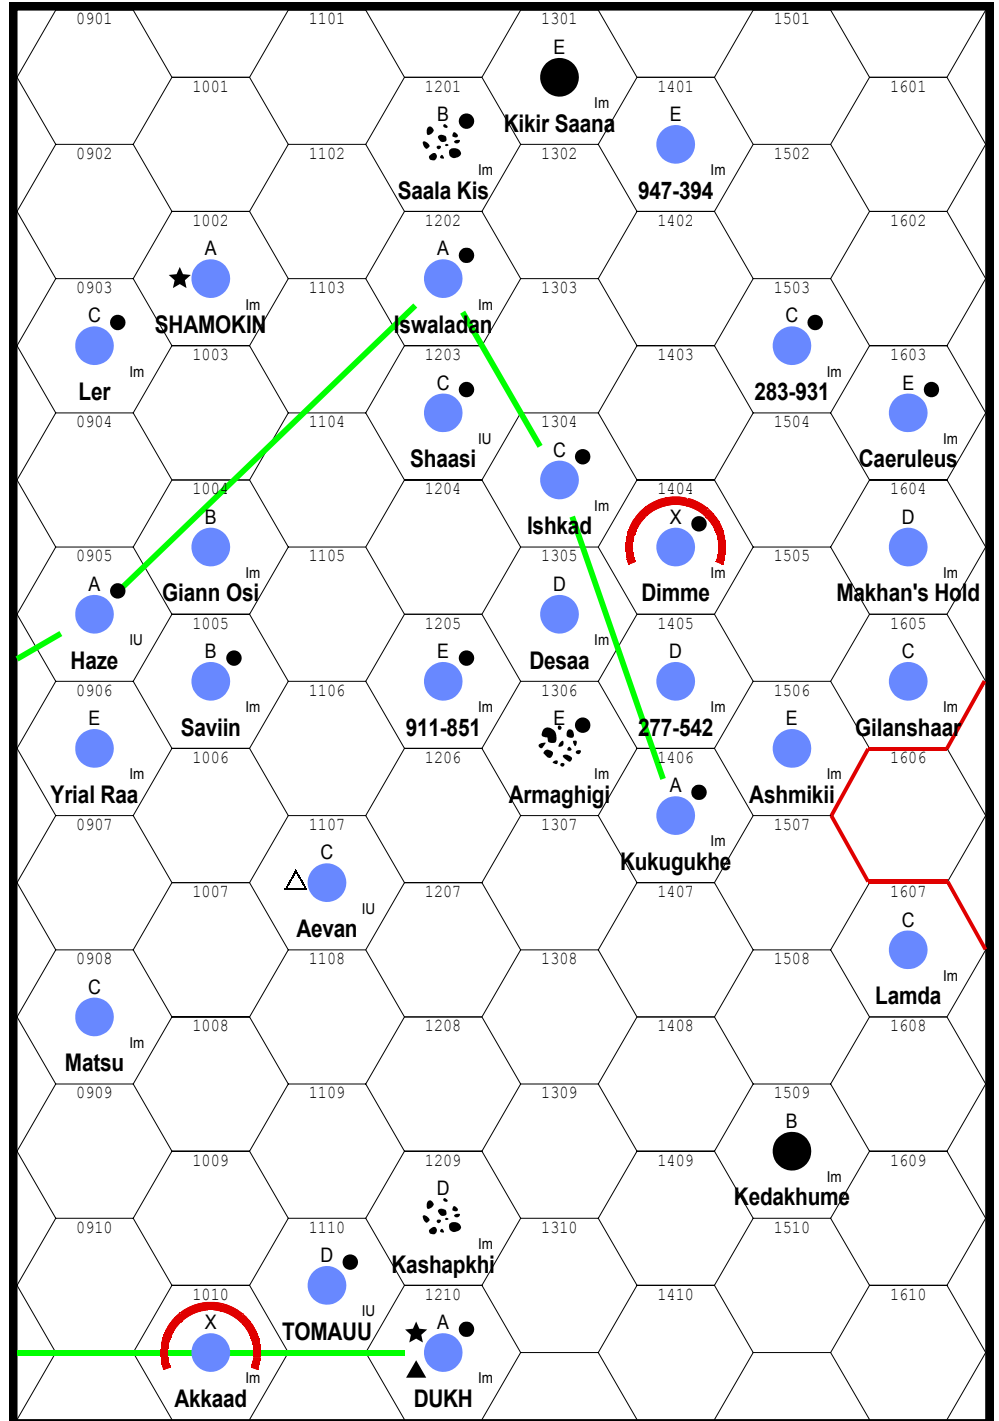

MAP LEGEND

WORLD CHARACTERISTICS

- No Water Present
- Water Present
- Asteroid Belt

BASES

- ★ Naval Base
- ▲ Scout Base
- Naval Depot
- △ Way Station
- P Prison Camp

TRAVEL ZONES

- Amber Zone
- Red Zone

POPULATION

- Secundus under one billion
- PRIMUS over one billion

World names in red are subsector capitals

A	B	C	D
E	F	G	H
I	J	K	L
M	N	O	P

Ikhnaton

Noir Deep

Guadix Drift

Nightmare Subsector

(subsector B of Ley Sector sector)