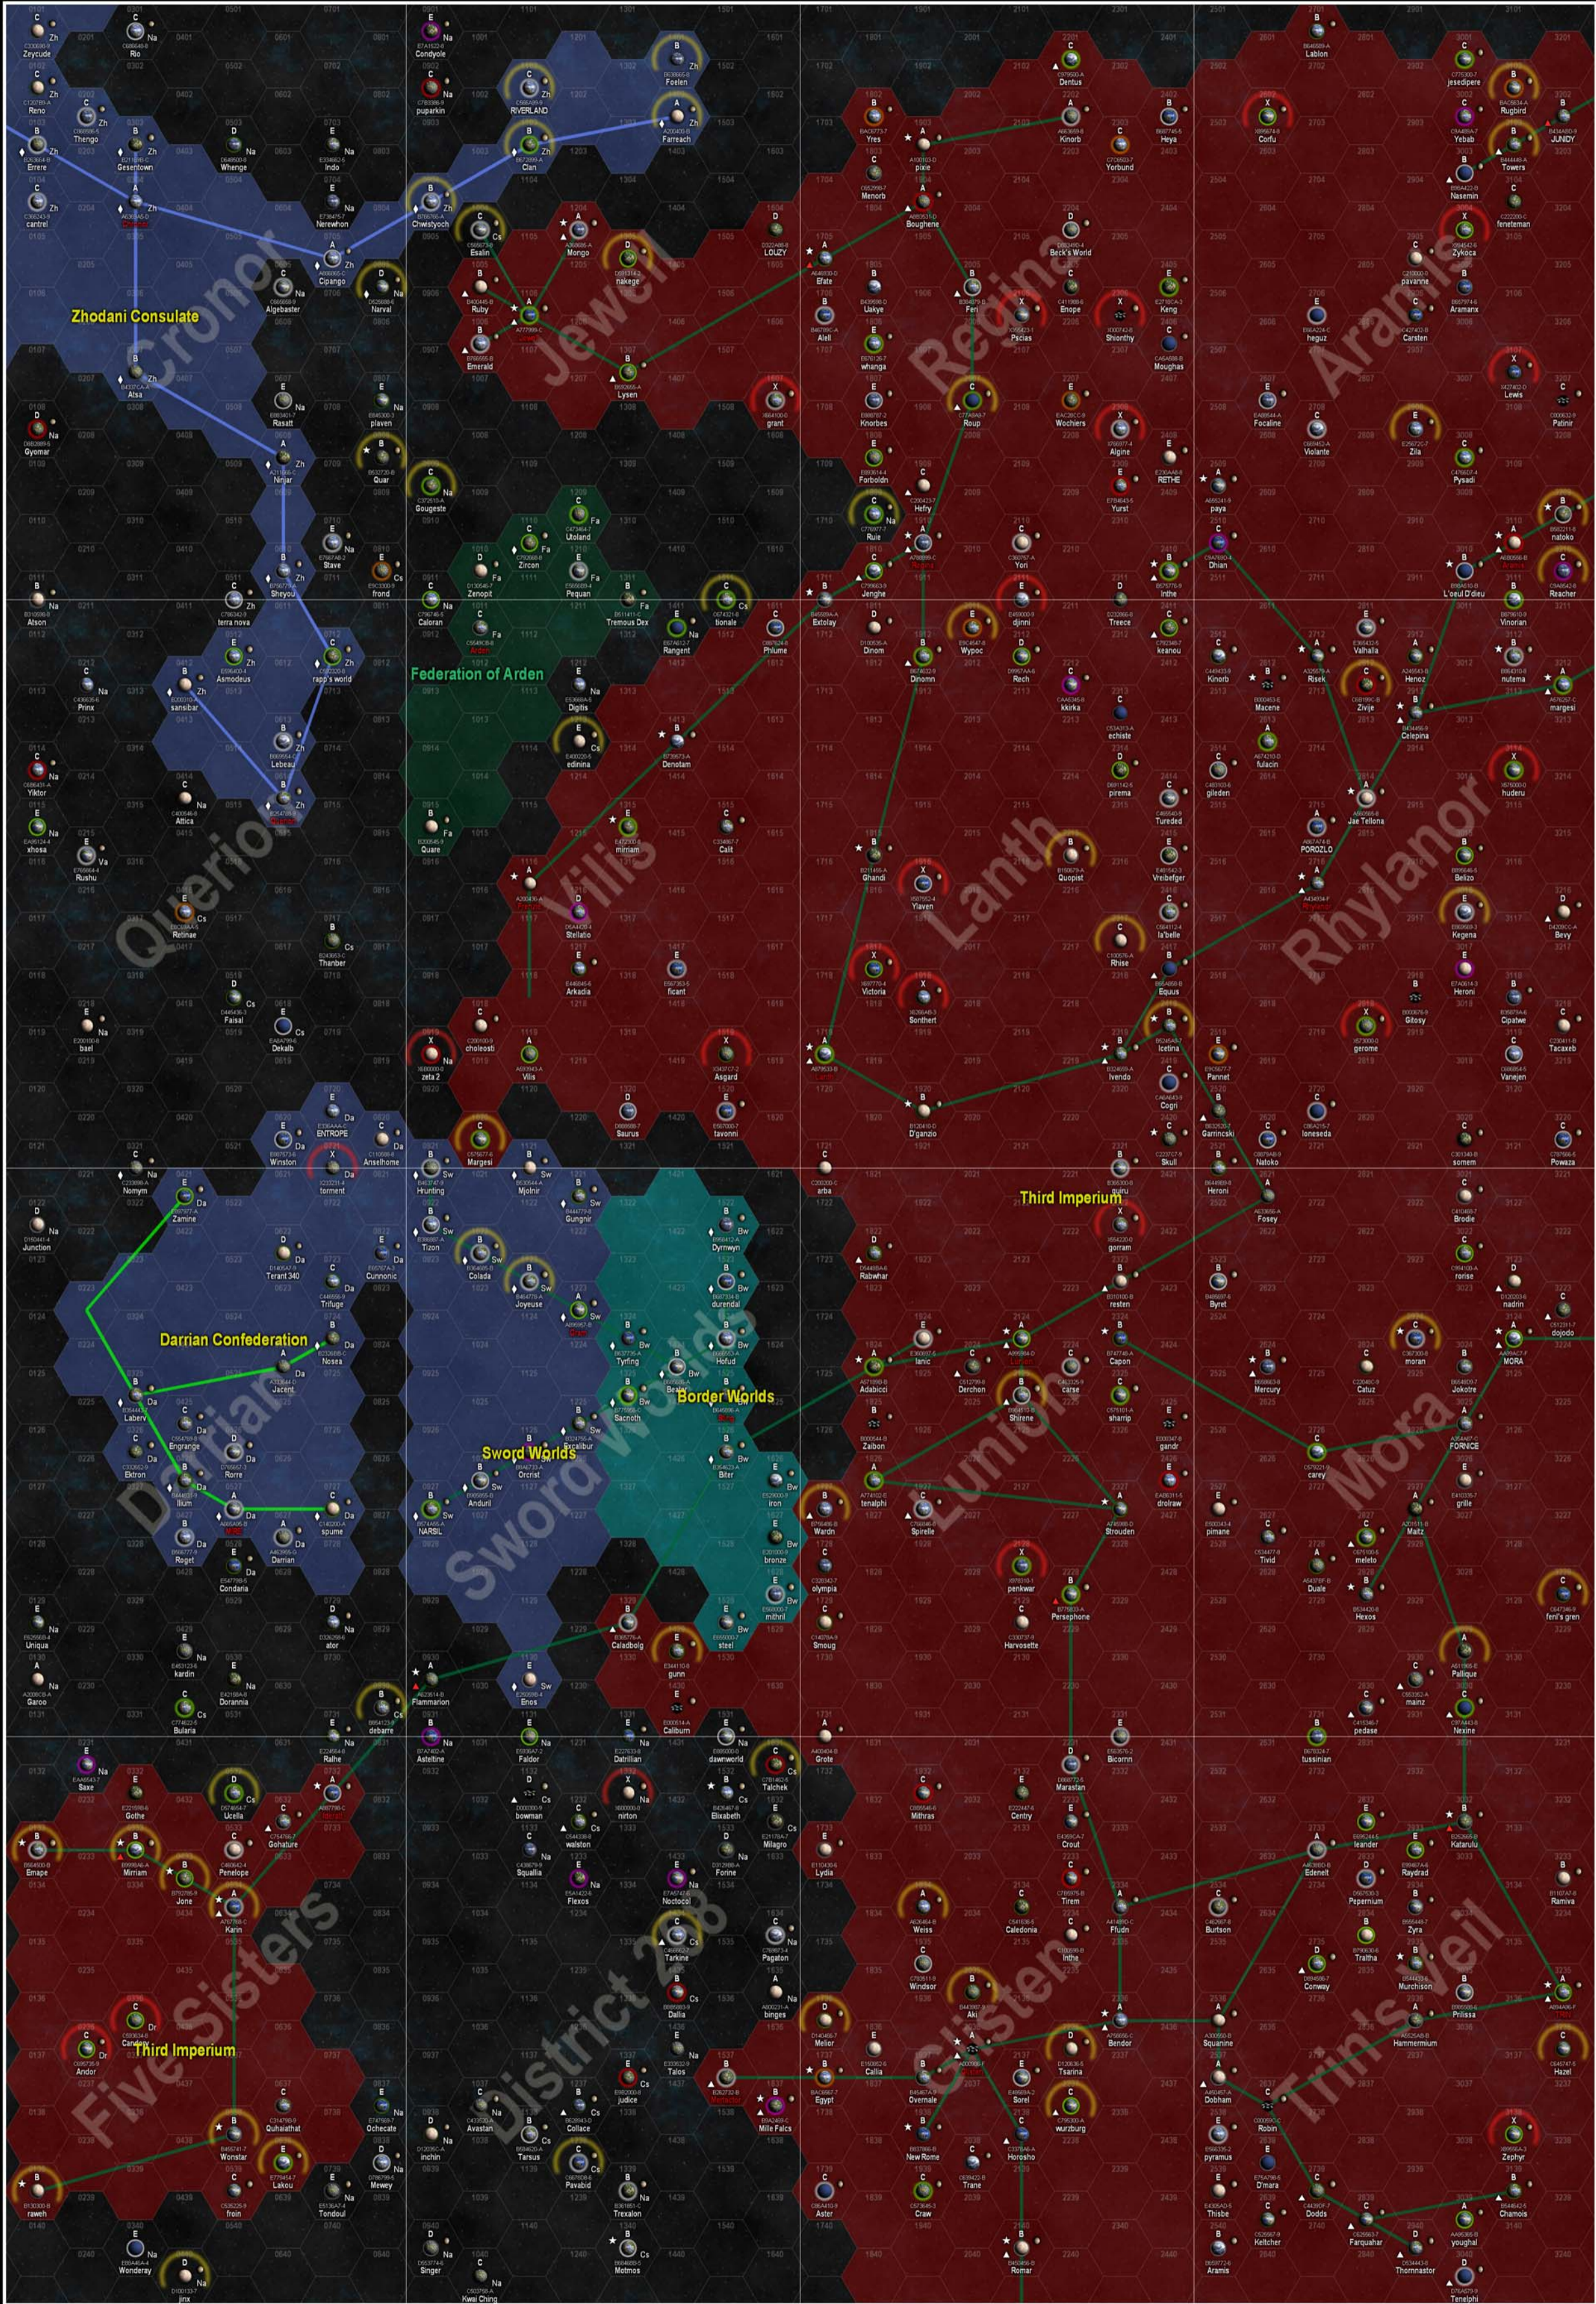

Spinward Marches

A	B	C	D
E	F	G	H
I	J	K	L
M	N	O	P

SUBSECTORS WITHIN A SECTOR

- A Cronor
- B Jewell
- C Regina
- D Aramis
- E Querion
- F Vilis
- G Lanth
- H Rhylanor
- I Darrian
- J Sword Worlds
- K Lunion
- L Mora
- M Five Sisters
- N District 268
- O Glisten
- P Trin's Veil

WORLD CHARACTERISTICS

- No Water Present
- Water Present
- Asteroid Belt
- Imperial Naval Base
- Imperial Scout Base
- Other Base
- Independent Base
- Research Station
- Scout Way Station
- Imperial Reserve
- Imperial Prison
- Exile Camp

TRAVEL ZONES

- Amber Zone
- Red Zone

POPULATION

- Secundus under one billion
- PRIMUS over one billion

MAP LEGEND

- Starport Type
- Gas Giant
- World Type
- Terrestrial
- X-Boat Route
- World Name
- 1 Parsec Hex
- Travel Zone Code (Red)
- No Gas Giant
- Border
- Quintus

ANOMALIES

- Nova Shell
- Worm Hole
- Variable Star
- Pulsar
- Lost World