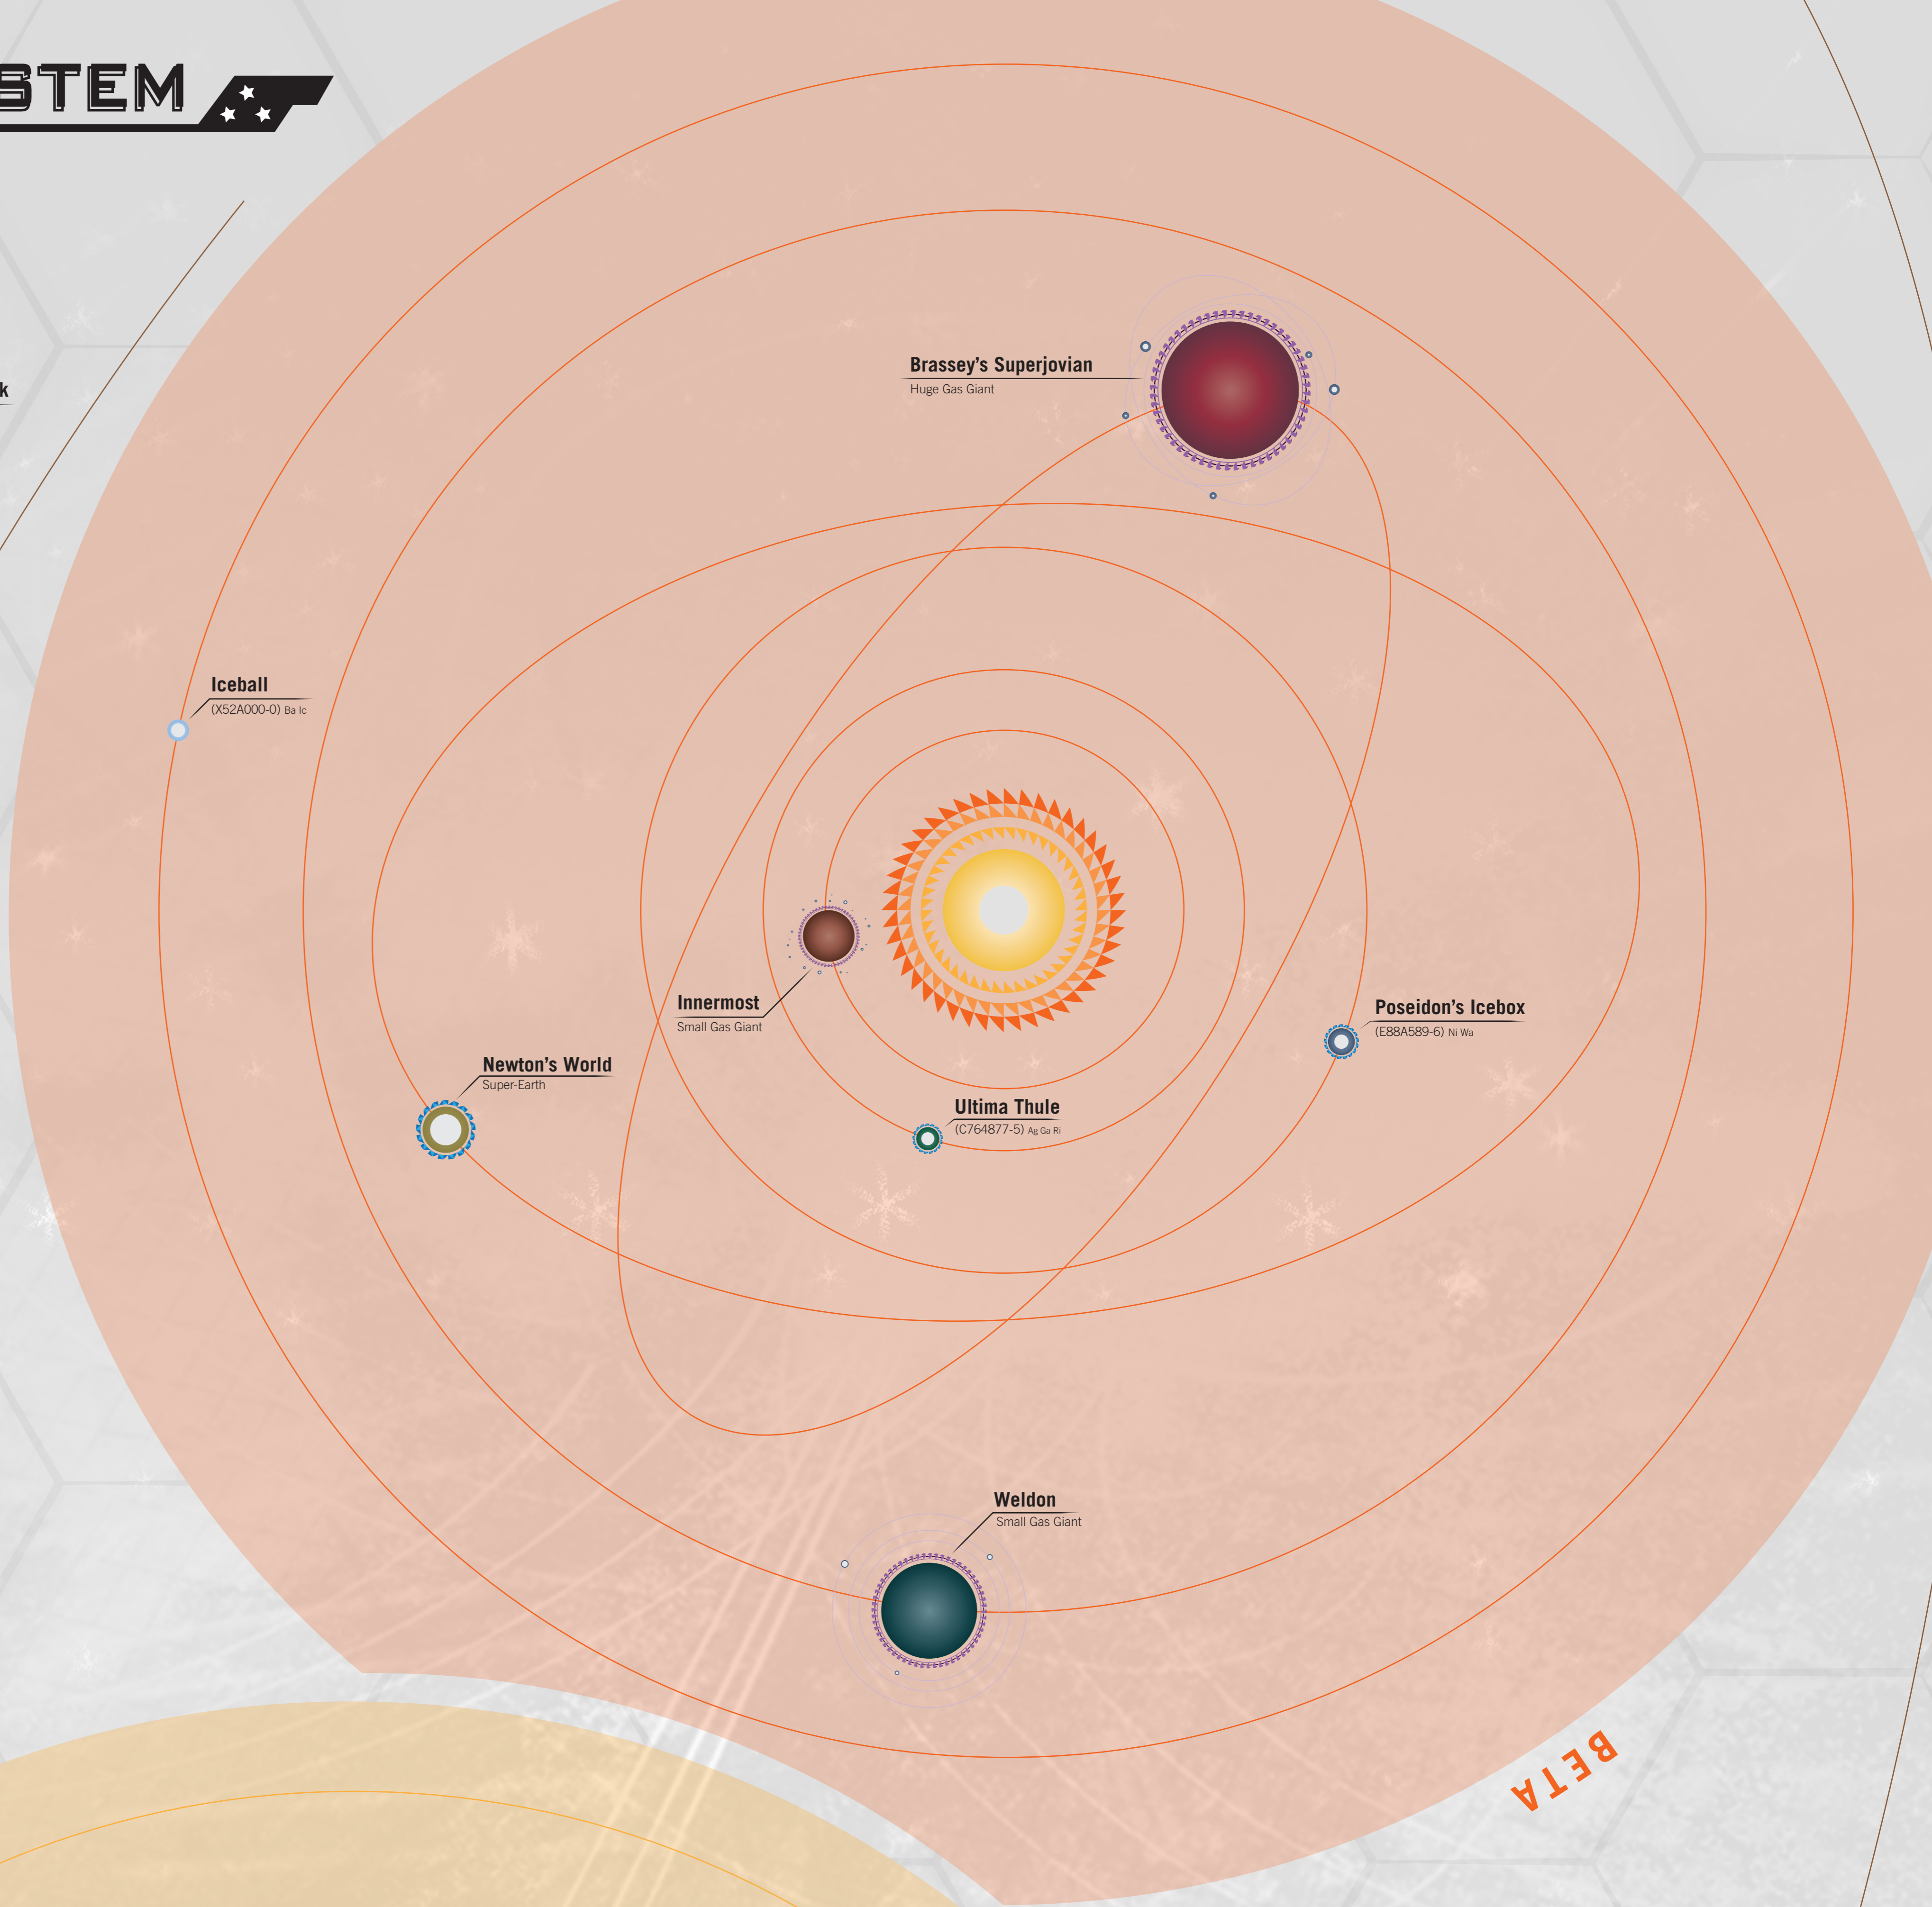

PHOBETOR SYSTEM

TOUCHSTONE SECTOR

ALPHA