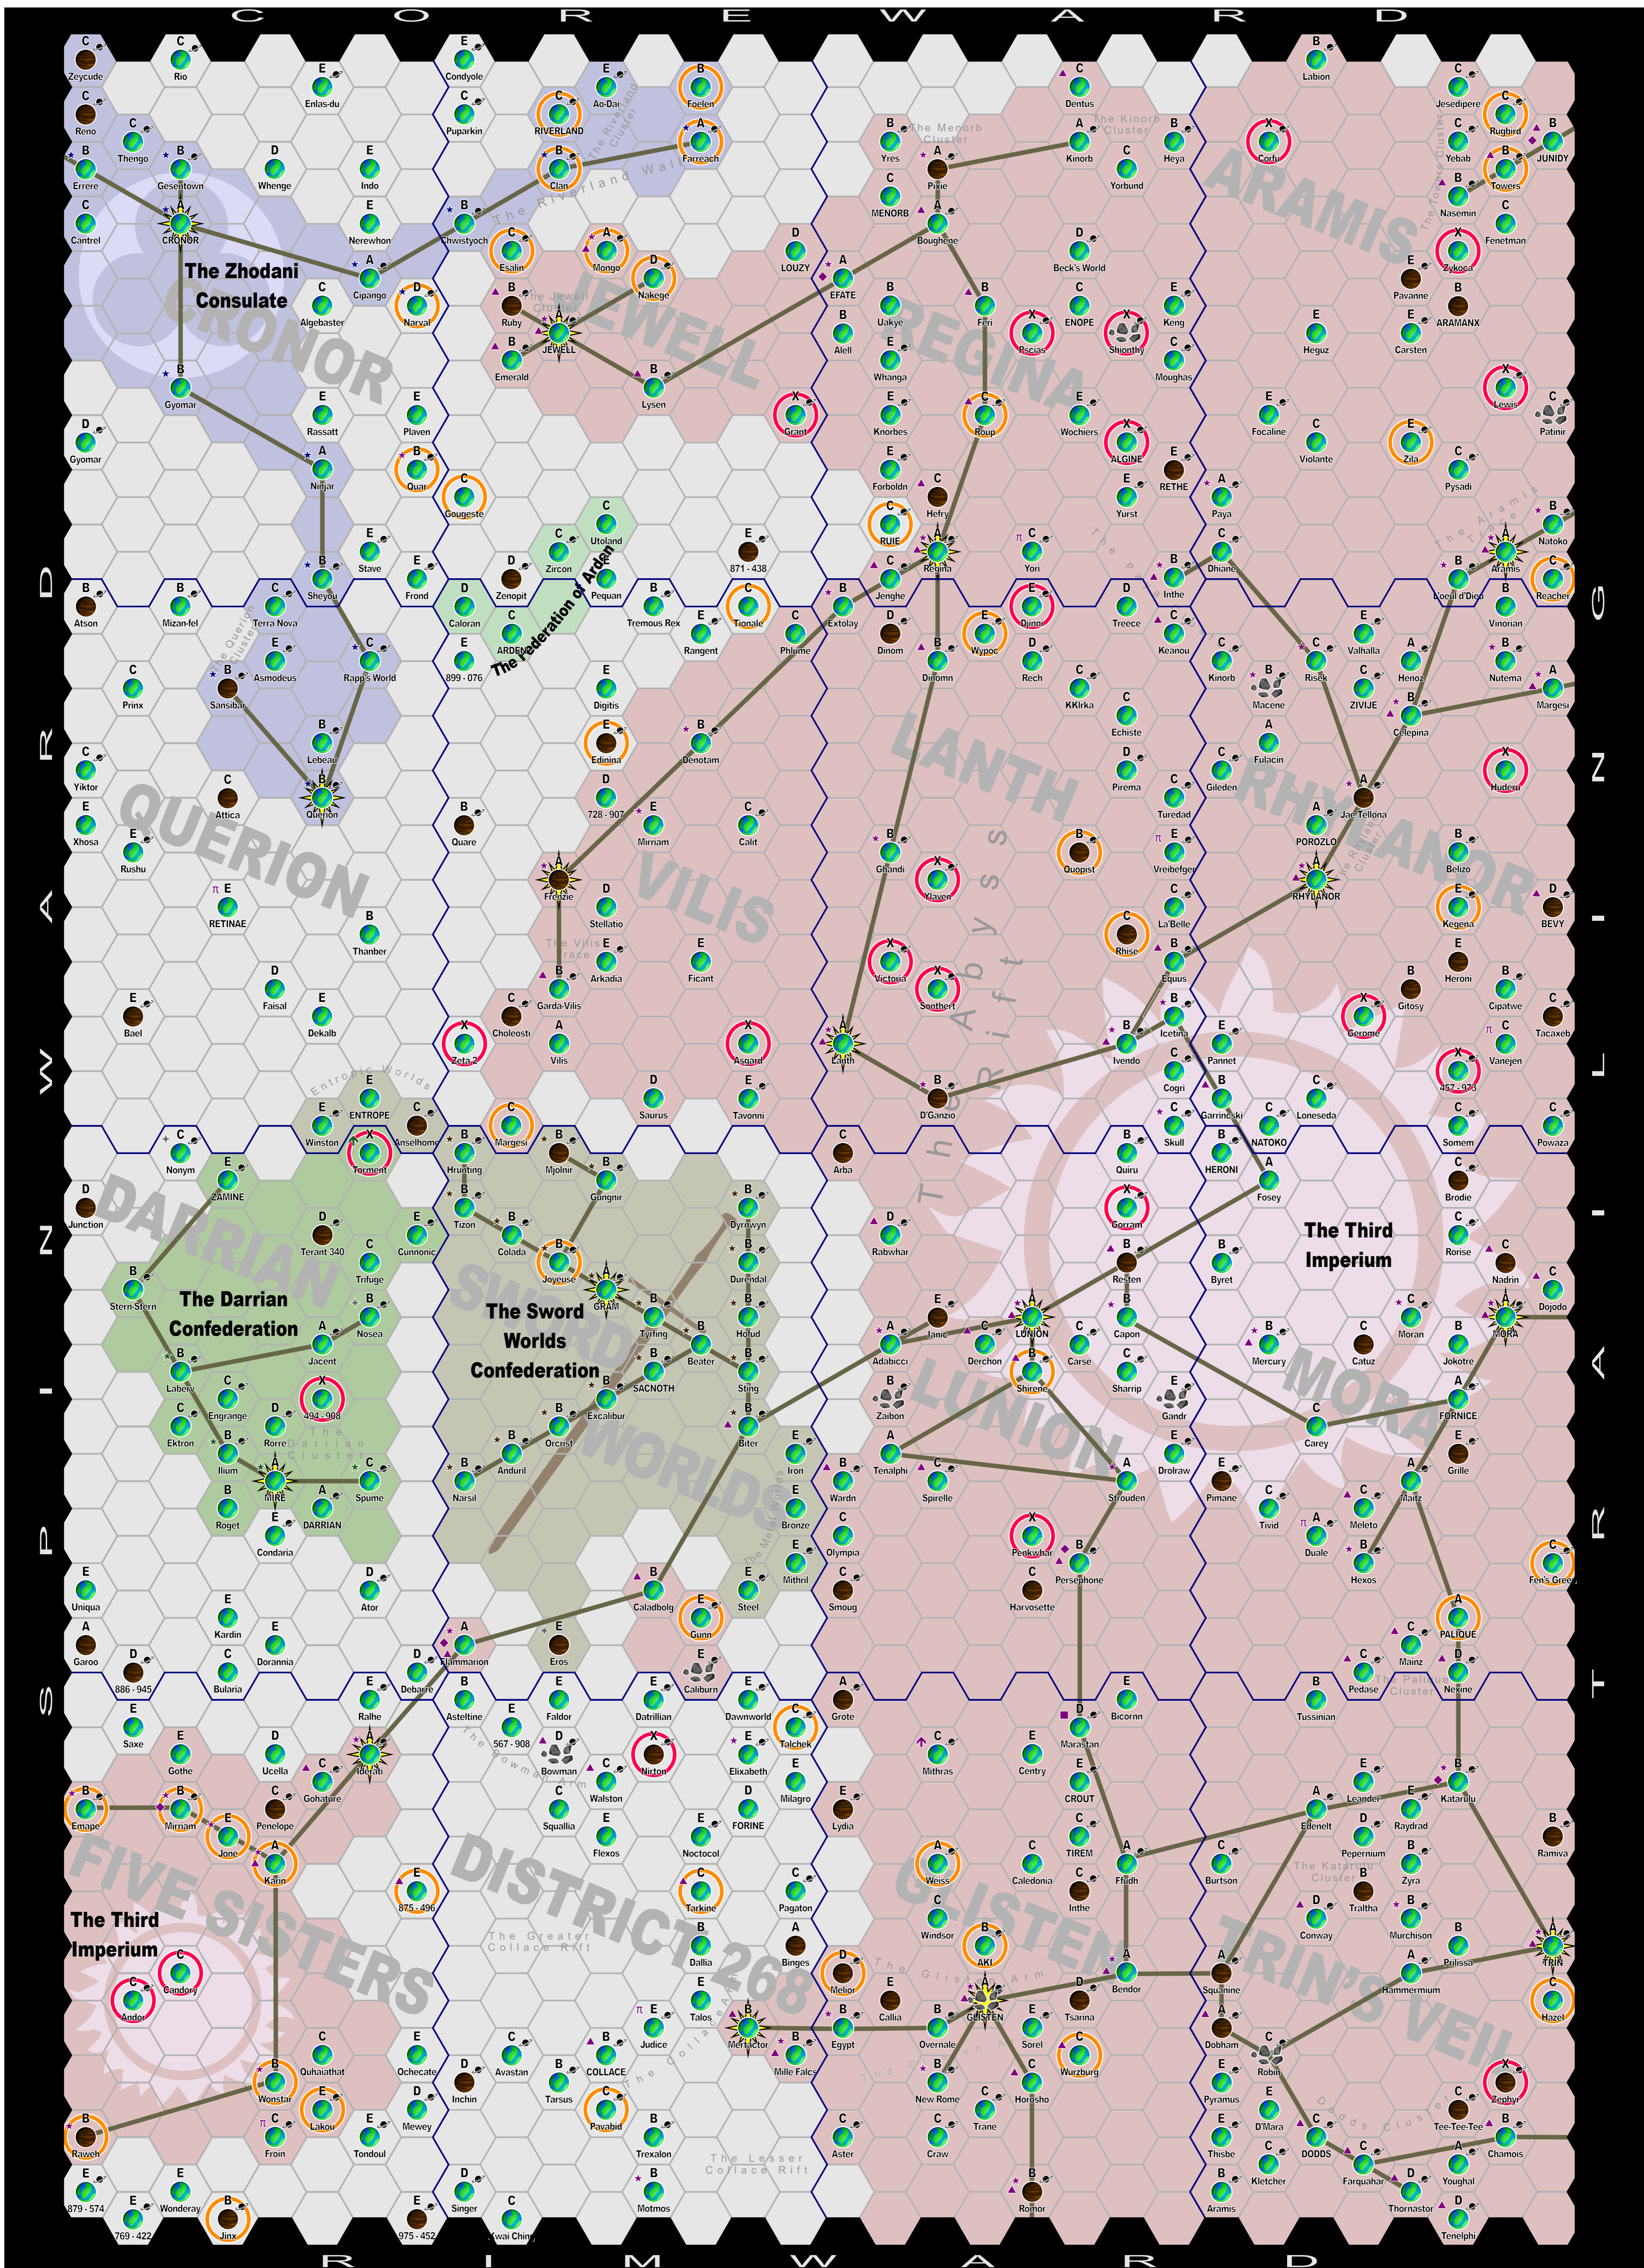

# TRAVELLER

A map of the Spinward Marches Sector from the official Traveller Universe, recoloured for ease of use.

The sheet is designed for an A1 Sheet (594 x 841 mm), if you do not have access to a large printer, you may need to use the facilities of a print-shop or similar service for best effects.

<ul style="list-style-type: none"> <li>Starport Type: </li> <li>Travel Zone: </li> <li>System Primary Name: </li> </ul>	<ul style="list-style-type: none"> <li>Gas Giant: </li> <li>World with Water: </li> <li>Waterless World: </li> <li>Asteroids: </li> </ul>	<ul style="list-style-type: none"> <li>Subsector Capital: </li> <li>System Name (population &lt; 1,000,000,000): </li> <li>System Name (population ≥ 1,000,000,000): </li> </ul>	<ul style="list-style-type: none"> <li>Bases (Colour indicates owner): </li> <li>Reservation: </li> <li>Research Station: </li> <li>Prison: </li> <li>Way Station: </li> <li>Scout Base: </li> <li>Navy Base: </li> </ul>
---	---	--	---

# THE SPINWARD MARCHES