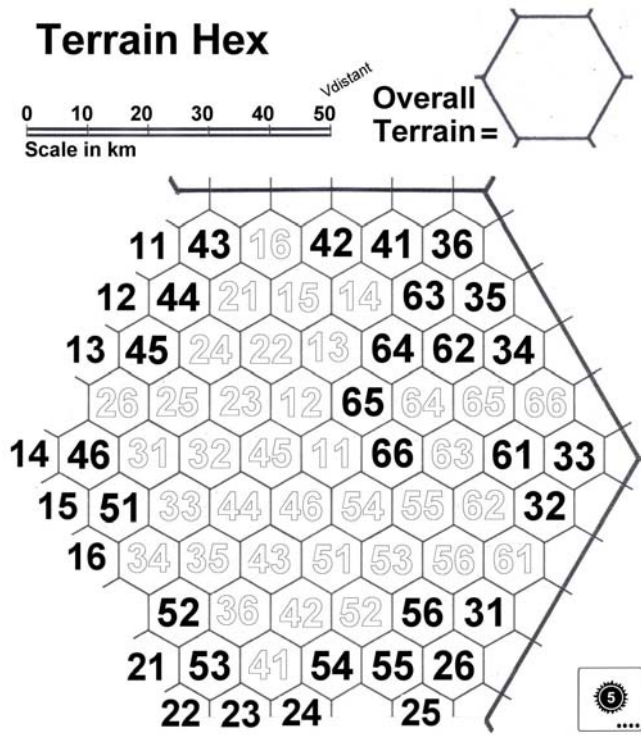

Populating Terrain Hexes

The Terrain Hex is composed of 75 Local Hexes. The Overall Terrain for the Terrain Hex is transferred to about half of the Local Hexes, and the others are populated with a variety of terrain types.

Terrain Hex

SELECT THE TERRAIN HEX

Select the Terrain Hex and note its Overall Terrain.

General Concept. The Terrain Hex is divided into 75 Local Hexes, which are numbered 11-66 in Blank and 11-66 in White. There are also three unnumbered hexes (which are Clear on Land or Ocean if Water).

Each Terrain Hex is 100 km wide. The Local Hexes within the Terrain Hex are 10 km wide.

Place appropriate terrain in the Local Hexes in the Terrain Hex.