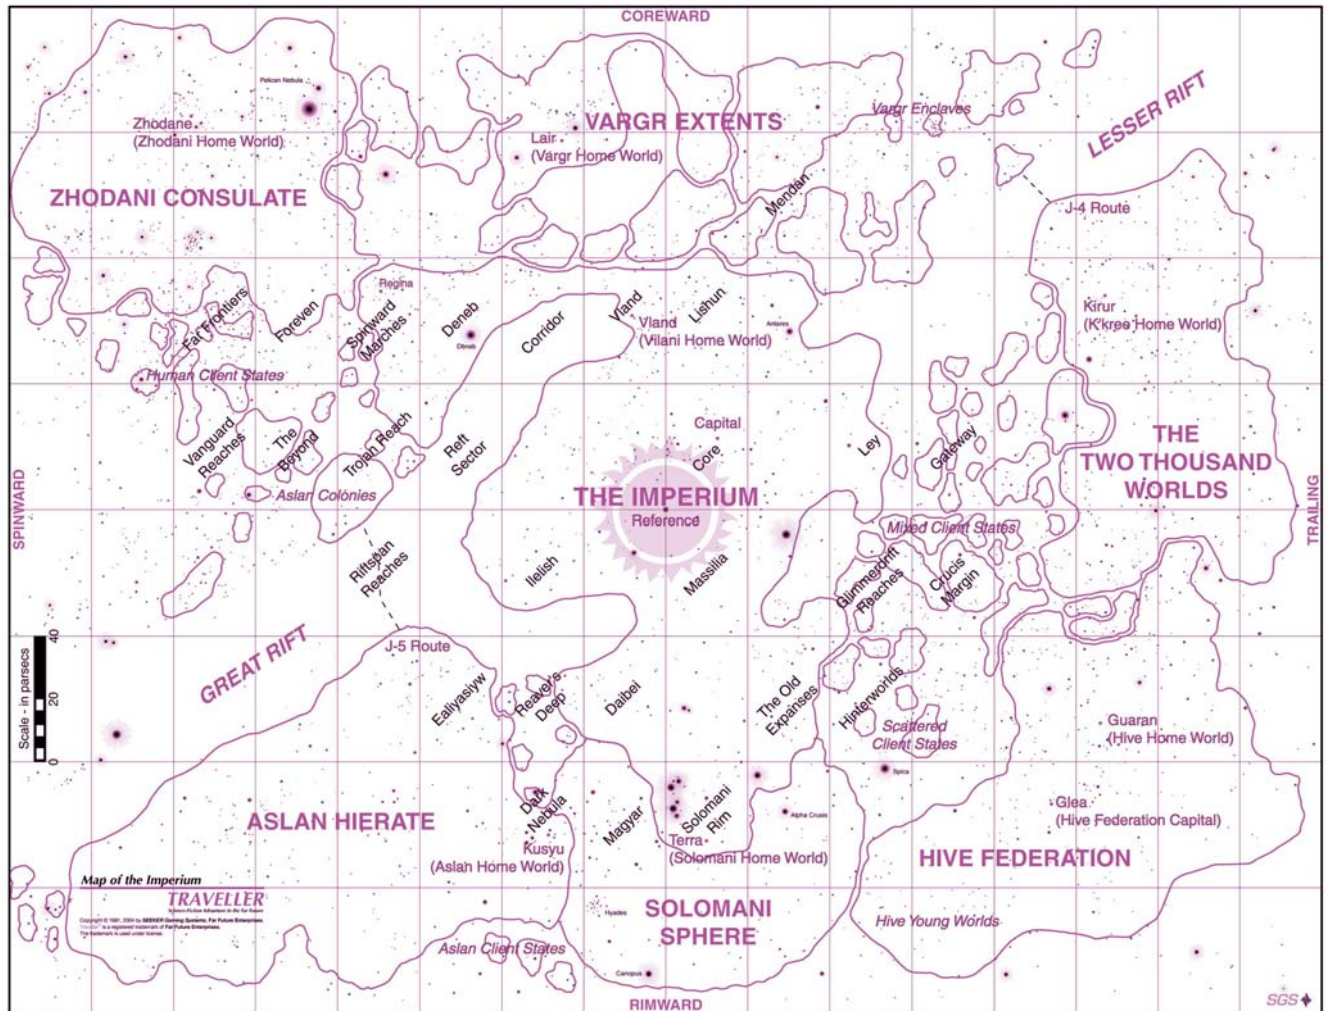

Charted Space

Within the vast Galaxy, only a small portion has been reliably explored by Humanity. This region, called Charted Space, is 400 parsecs in diameter (more or less) and reflects the systems of the Imperium and its neighbors.

CHARTED SPACE

In the vastness of the Galaxy, the region explored by humanity extends some 200 parsecs in all directions from the Third Imperium.

The region is divided, for mapping purposes into Sectors and Subsectors.