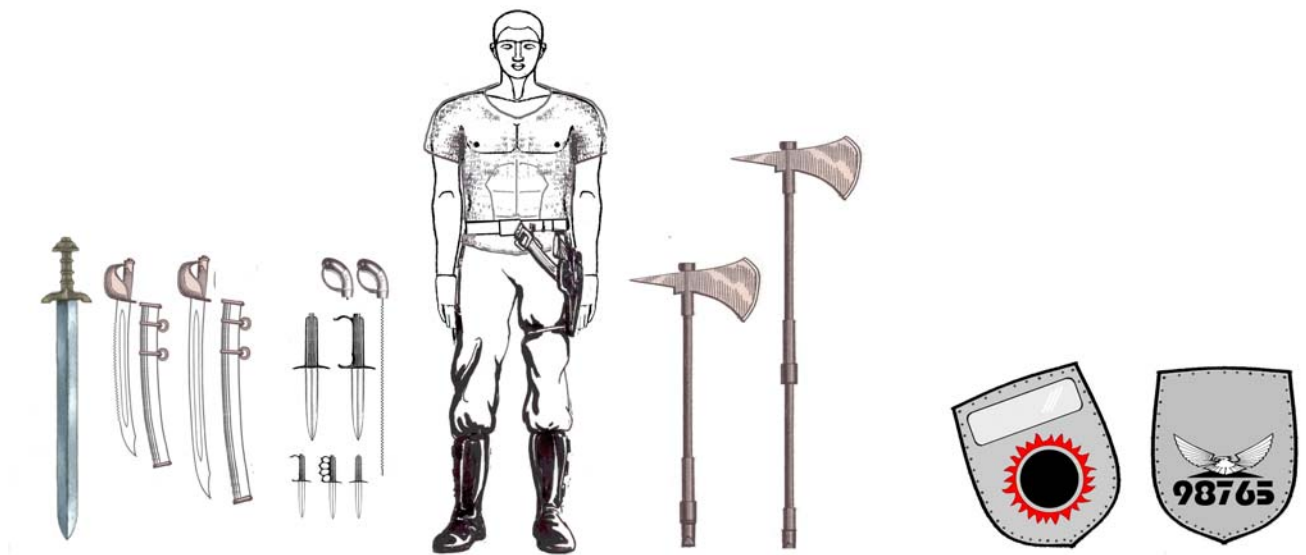

# Blades

**13**  
Blades

## BLADE CATEGORIES AND TYPES

Category	Code	Descriptor	TL	Range	Mass	qreBs	H1	D1	H2	D2	Hits (v1)	Cr
Short Blades	K	Knife	1	R	0.5		Cuts	2			2D	50
	D	Dagger	2	R	0.5		Cuts	2			2D	50
	TK	Trench Knife	4	R	1		Cuts	2	Blow	1	2D	100
	BK	Big Knife	5	T	3		Cuts	2	Pen	=C1	2D	200
	GBK	Great Big Knife	6	1	6		Cuts	2	Pen	=C1	2D	900
Medium Blades	S	Sword	3	1	2		Cuts	2			2D	300
	sS	Short Sword	3	1	1	B= - 1	Cuts	2			2D	300
	bS	Broadsword	4	1	3		Cuts	3			3D	700
	C	Cutlass	3	1			Cuts	2			2D	200
	OC	Officers Cutlass	5	1			Cuts	2			2D	400
Long Blades	P	Spears. Pike	1	1		B= +3	Cuts	2			2D	50
Special Blades	Ax	Axe	2	T			Cuts	3			3D	60
	A	Space Axe	9	1			Cuts	2	Pen	=C1	2D	500
	V	Vibro-Blade	10	1			Cuts	2			2D	900
		Mace	2	1			Cuts	1	Blow	=C1	2D	100
		Club	1	1					Blow	=C1	1D	10

Category	Code	Descriptor	TL	Range	Mass	qreBs	H1	D1	H2	D2	Hits (v1)	Cr
Body Weapons	Fi	Fists		R			Blow	=C1			1D	
	Te	Tentacle		0			Hit	=C1	Suff	1	1D	
	Ho	Horns		R			Pen	=C1			2D	
	Tu	Tusks		R			Pen	=C1			2D	
	Fa	Fangs		R			Pen	=C1			2D	
	T	Teeth		R			Cuts	=C1			1D	
	Cl	Claws		R			Cuts	=C1			1D	
	H	Hooves		R			Blow	=C1			2D	
	Sp	Spikes		0			Pen	=C1			2D	
	St	Sting		R			Pen	=C1	Poison	2D	3D	

**Left to Right.** Broadsword-4. Star Marine Officer's Cutlass-5. Star Marine Cutlass-3. Big Knife-5. Big Knife Alternate-5. Knife Alternate-1. Trench Knife-4. Knife-1. Vibro-Blade-10 (off). Vibro-Blade-10 (on; blade extended). Typical Human. Space Ax-9. Space Ax-9 Extended. Shield with Transparent Panel. Shield.