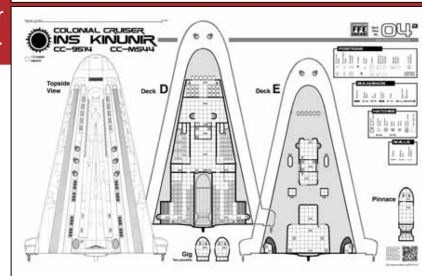

DECK PLANS FOR TRAVELLER⁵

Five 22 x 34 inch black and white deck plan sheets for **Traveller⁵** starships: **Scout/Courier**, **Express Boat**, **Free Trader**, **Corvette**, and **Colonial Cruiser**. Sheets are 1:120 scale (1 inch = 10 feet; 1.5 meter square = one-half inch). **Colonial Cruiser** is 1:180 (1 inch = 15 feet; 1.5 meter square = one-third inch).

Plus, a sixth sheet: the **Astrogator's Starchart of the Spinward Marches**: perfect for plotting voyages through the most famous of the **Traveller** sectors. Map scale is 1: 1,645 quadrillion (one three-quarter inch hex= one parsec).

100-ton Imperial Scout/Courier, plus the 100-ton Express Boat.

200-ton star-roaming Free Trader.

400-ton Imperial Fleet Corvette.

1200-ton Imperial Navy Colonial Cruiser (two-sheet set).

Bonus Chart:
Astrogator's Starchart of the Spinward Marches

Deck plans are provided in 22x34 inch and 8.5 x11 inch formats, plus a thumbnail. The plans themselves are detailed with interior layout. Free Trader, Scout, and Corvette include blank layouts as well.