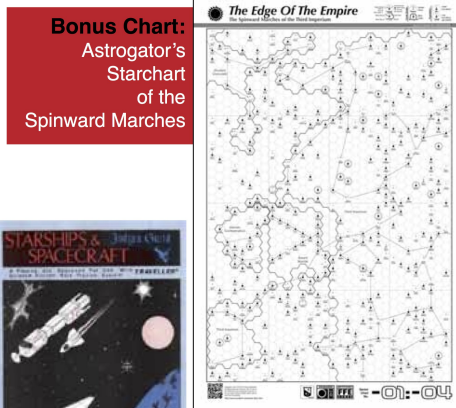

Plus, a sixth sheet: the **Astrogator's Starchart of the Spinward Marches**: perfect for plotting voyages through the most famous of the **Traveller** sectors. Map scale is 1: 1,645 quadrillion (one three-quarter inch hex= one parsec).

100-ton Imperial Scout/Courier, plus the 100-ton Express Boat.

200-ton star-roaming Free Trader.

400-ton Imperial Fleet Corvette.

1200-ton Imperial Navy Colonial Cruiser (two-sheet set).

Bonus Chart:
Astrogator's Starchart of the Spinward Marches

TRAVELLER⁵

Science-Fiction Role-Playing Game
Starships & Spacecraft 0301

Inspired by *Judges Guild's* classic **Traveller** deck plans: **Starships and Spacecraft**, this new Deck Plan Pack re-imagines classic **Traveller** starships and adds new spacecraft and charts to the mix.