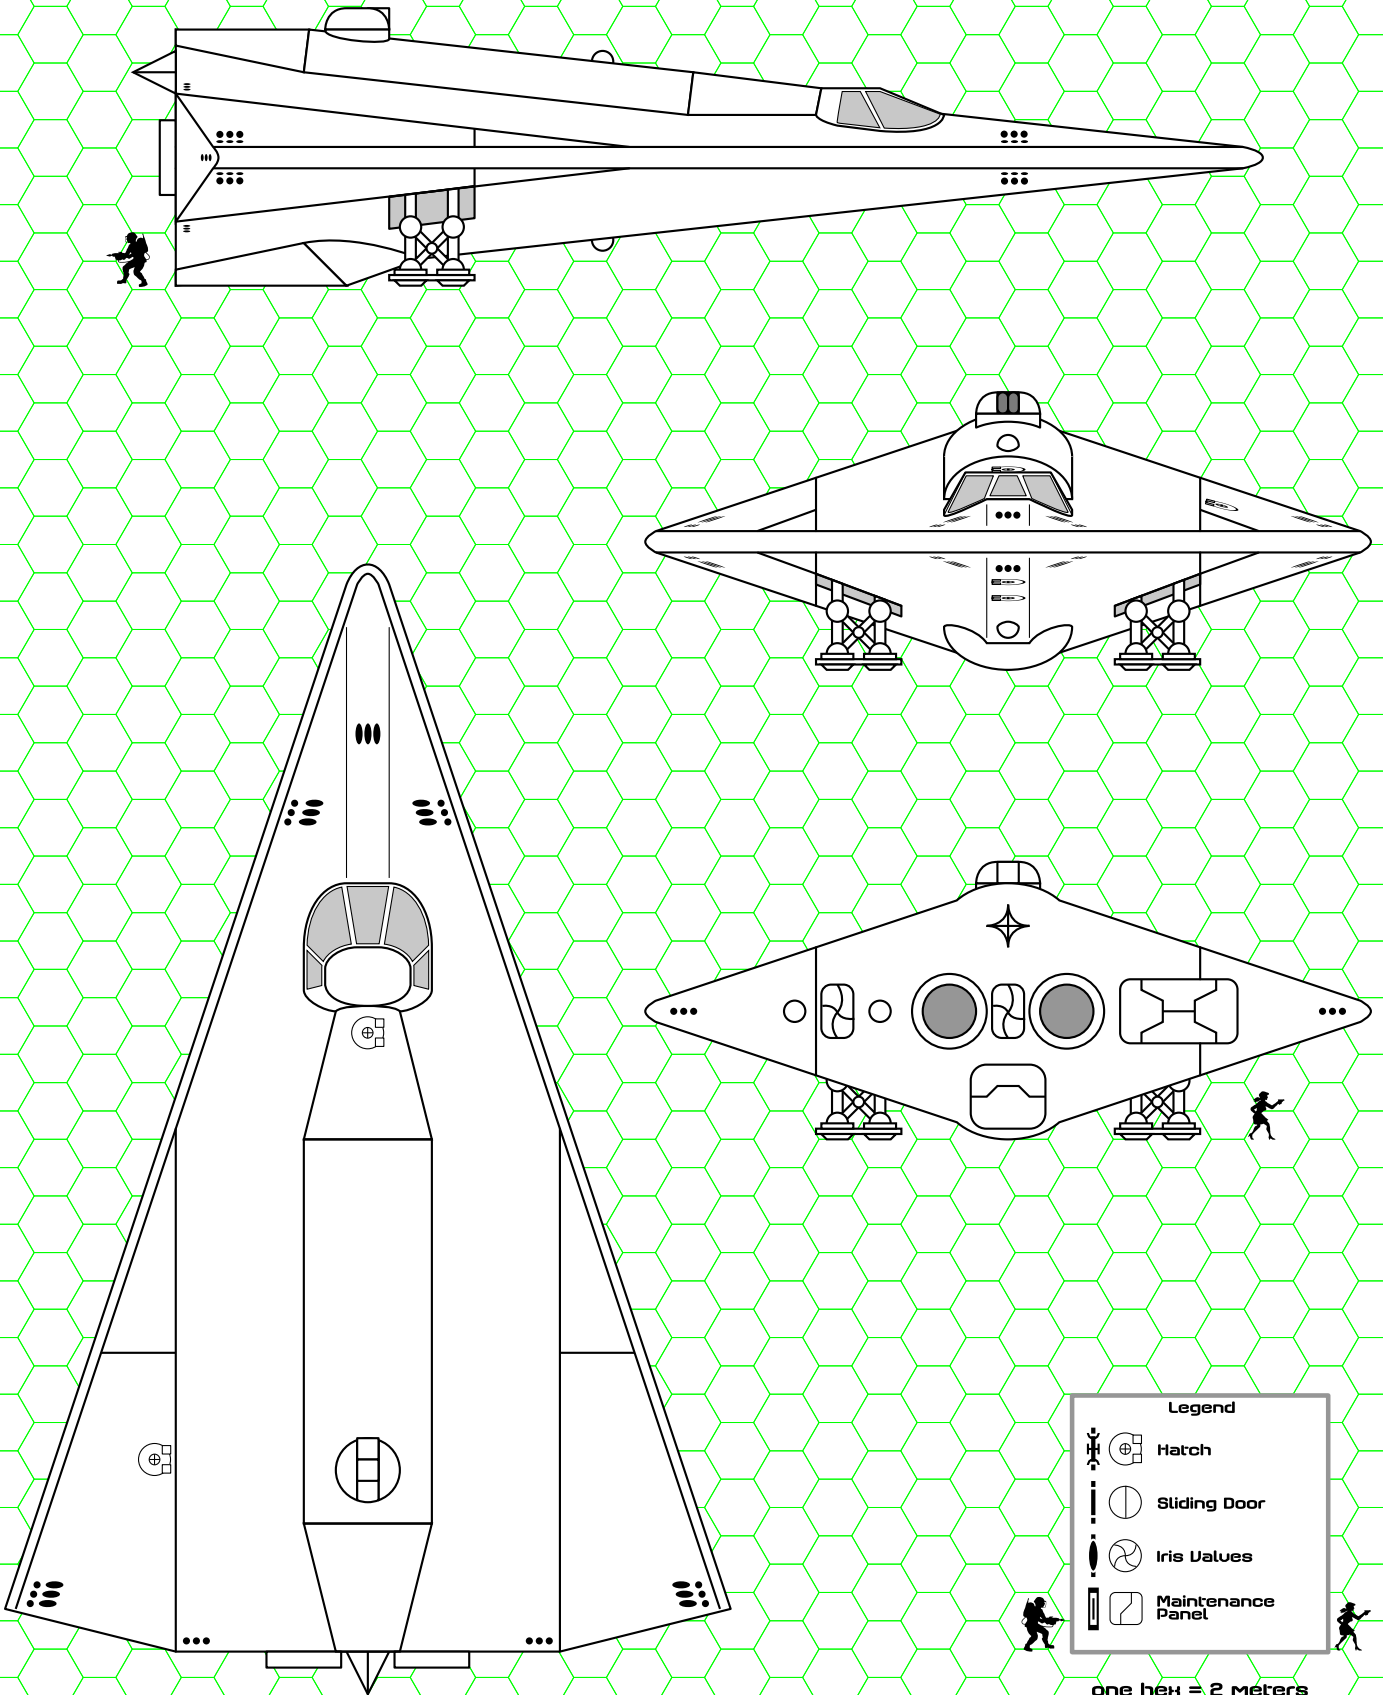

# Suleiman class Type-S Scout/Courier

**Legend**

- Hatch
- Sliding Door
- Iris Valves
- Maintenance Panel

one hex = 2 meters

# Suleiman class Type-S Scout/Courier

**Upper Deck**

**Main Deck**

**Lower Deck**

**Legend**

- Hatch
- Sliding Door
- Iris Values
- Maintenance Panel

one hex = 2 meters