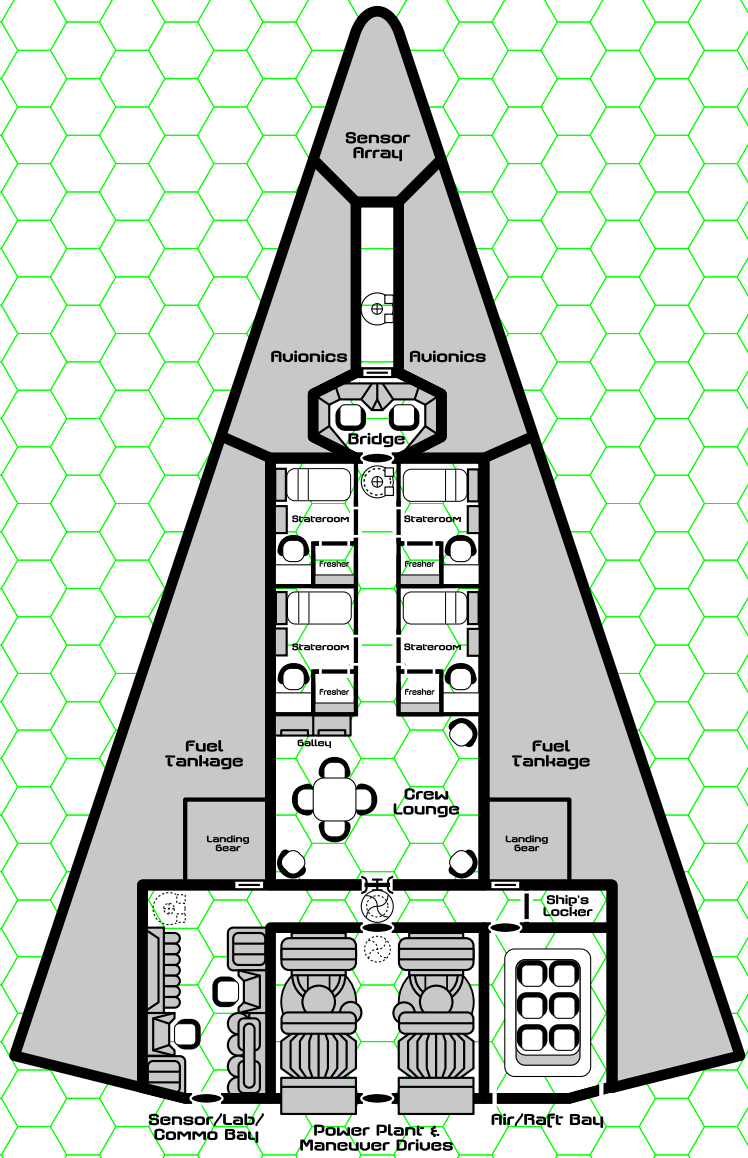

# Suleiman class Type-S Scout/Courier

**Legend**

- Hatch
- Sliding Door
- Iris Valves
- Maintenance Panel

one hex = 2 meters

# Suleiman class Type-S Scout/Courier

**Upper Deck**

**Main Deck**

**Lower Deck**

**Legend**

- Hatch
- Sliding Door
- Iris Values
- Maintenance Panel

one hex = 2 meters