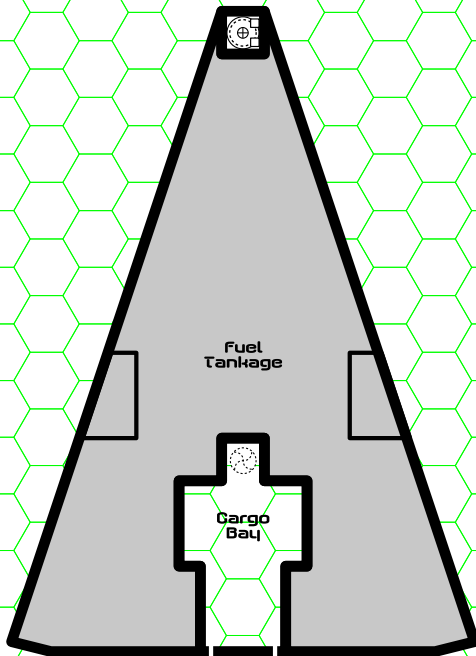

# Suleiman class Type-S Scout/Courier

**Legend**

- Hatch
- Sliding Door
- Iris Valves
- Maintenance Panel

one hex = 2 meters

# Suleiman class Type-S Scout/Courier

**Upper Deck**

**Main Deck**

**Lower Deck**

**Legend**

- Hatch
- Sliding Door
- Iris Values
- Maintenance Panel

one hex = 2 meters