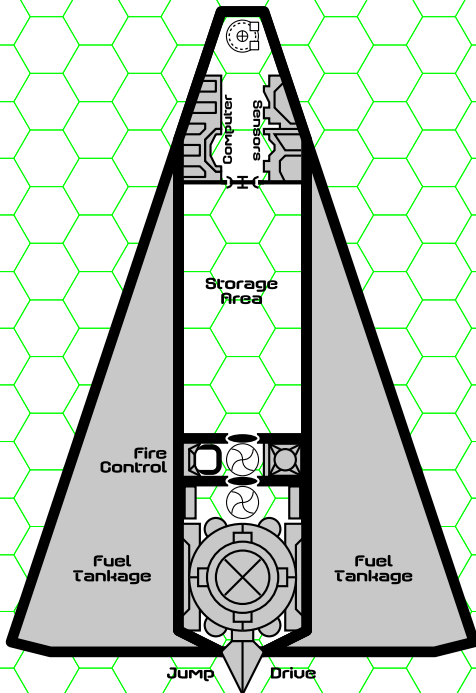

# Suleiman class Type-S Scout/Courier

**Legend**

- Hatch
- Sliding Door
- Iris Valves
- Maintenance Panel

one hex = 2 meters

# Suleiman class Type-S Scout/Courier

**Upper Deck**

**Main Deck**

**Lower Deck**

**Legend**

- Hatch
- Sliding Door
- Iris Values
- Maintenance Panel

one hex = 2 meters