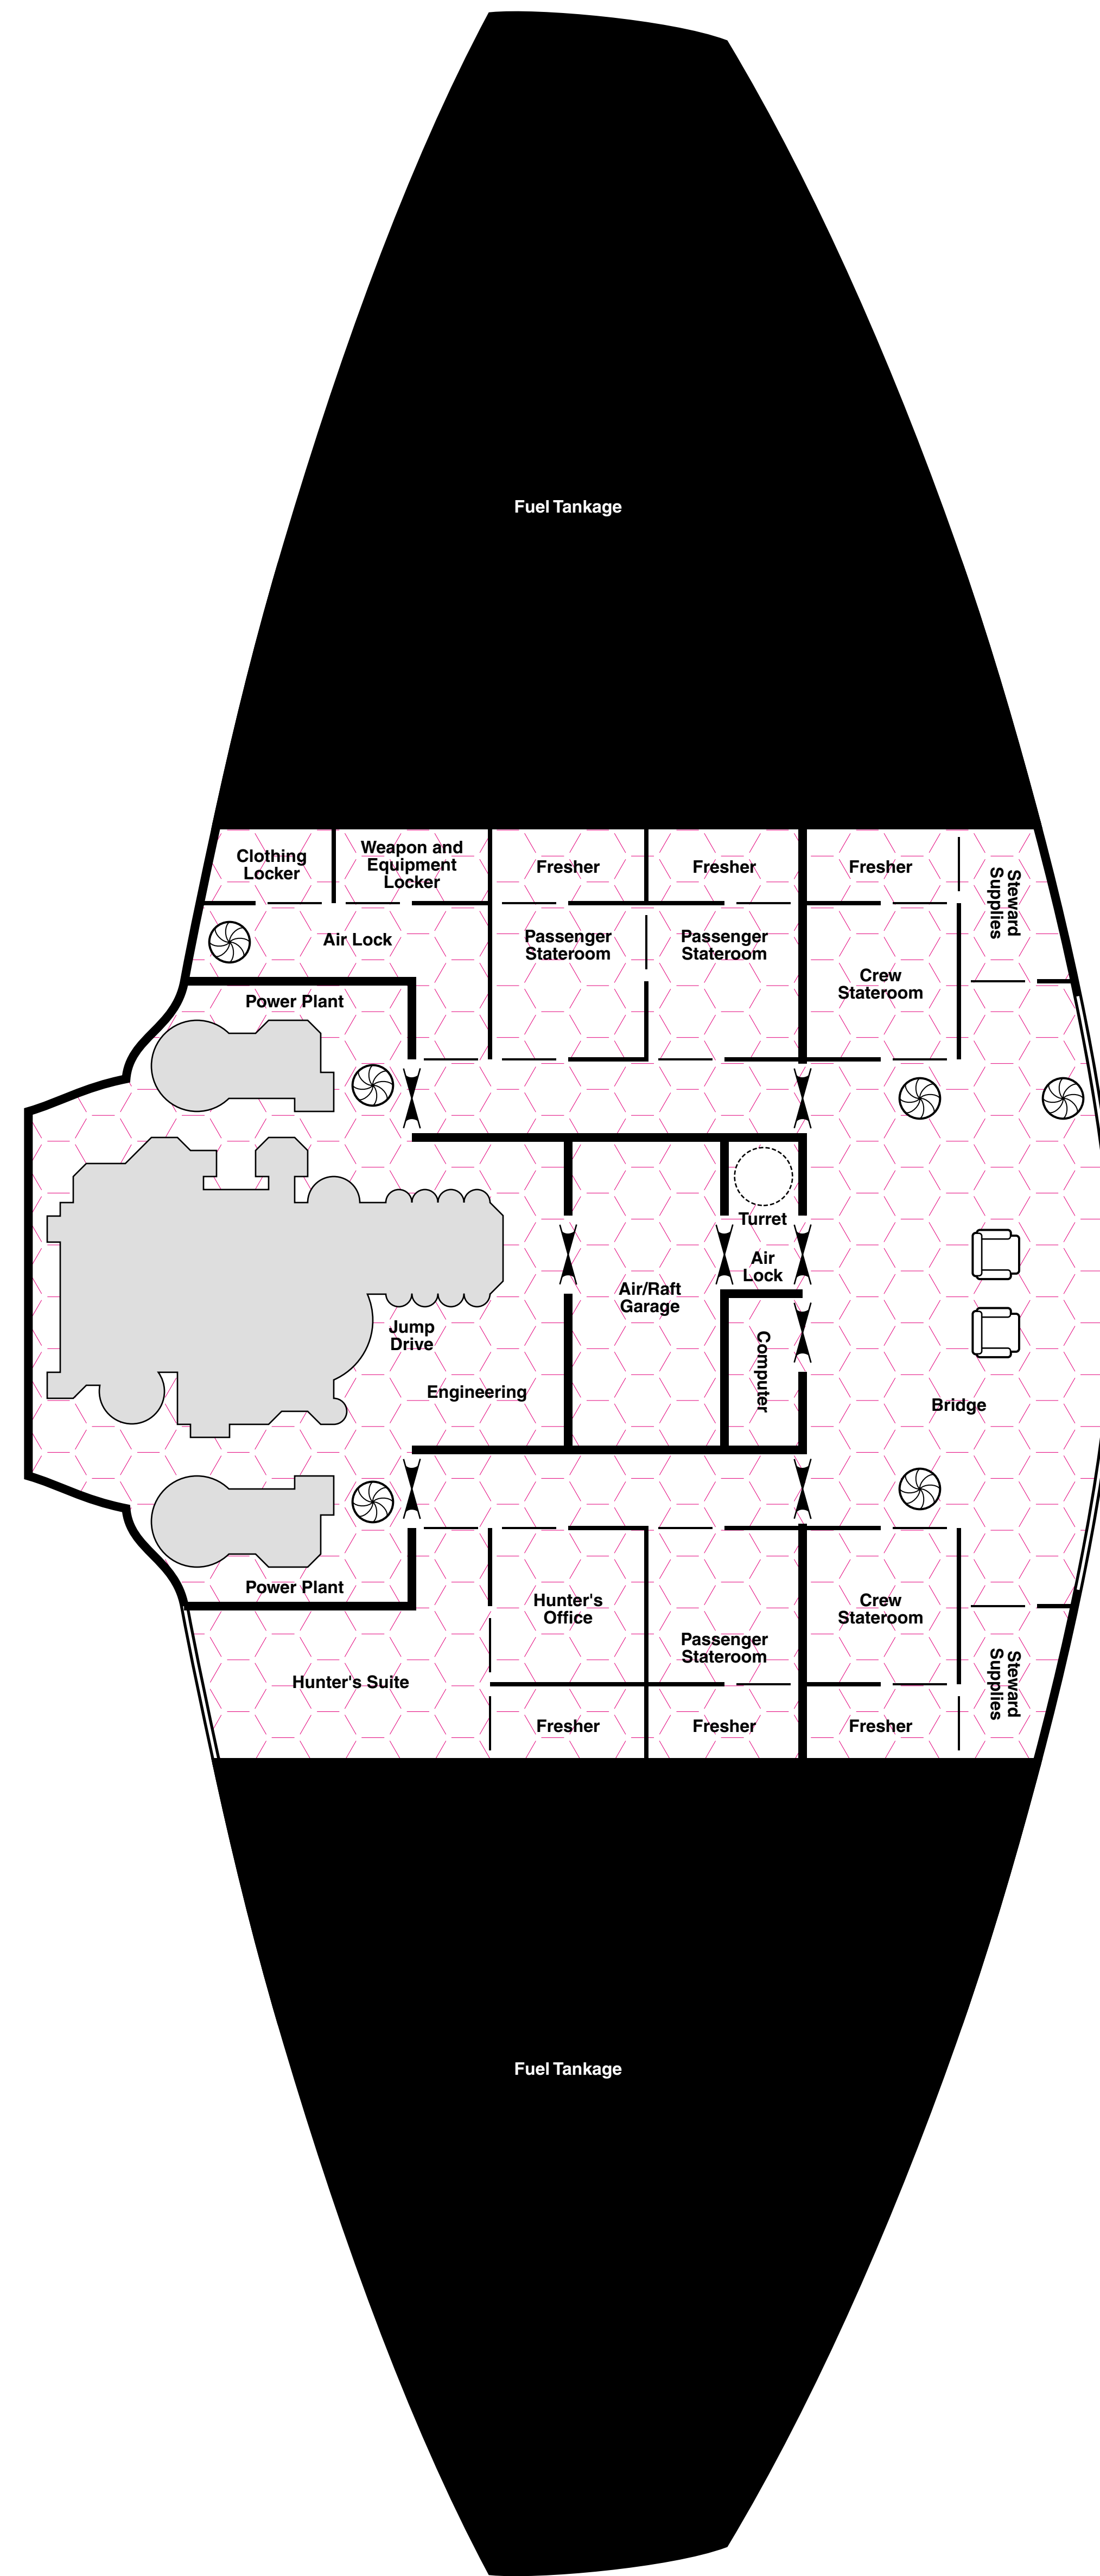

Jaguarundi

200 Displacement Ton Animal-Class Safari Ship

Legend

- | | | | |
|---|--------------------|---|--------------------|
|  | Wall Hatch |  | Acceleration Couch |
|  | Wall Iris Valve |  | Floor Iris Valve |
|  | Bulkhead |  | Ceiling Iris Valve |
|  | Maintenance Hatch |  | Floor and Ceiling |
|  | Internal Partition |  | Floor Hatch |
|  | Sliding Door |  | Ceiling Hatch |
| | |  | Floor and Ceiling |
| | |  | Elevator |

Upper Deck

Lower Deck

Hunting Launch