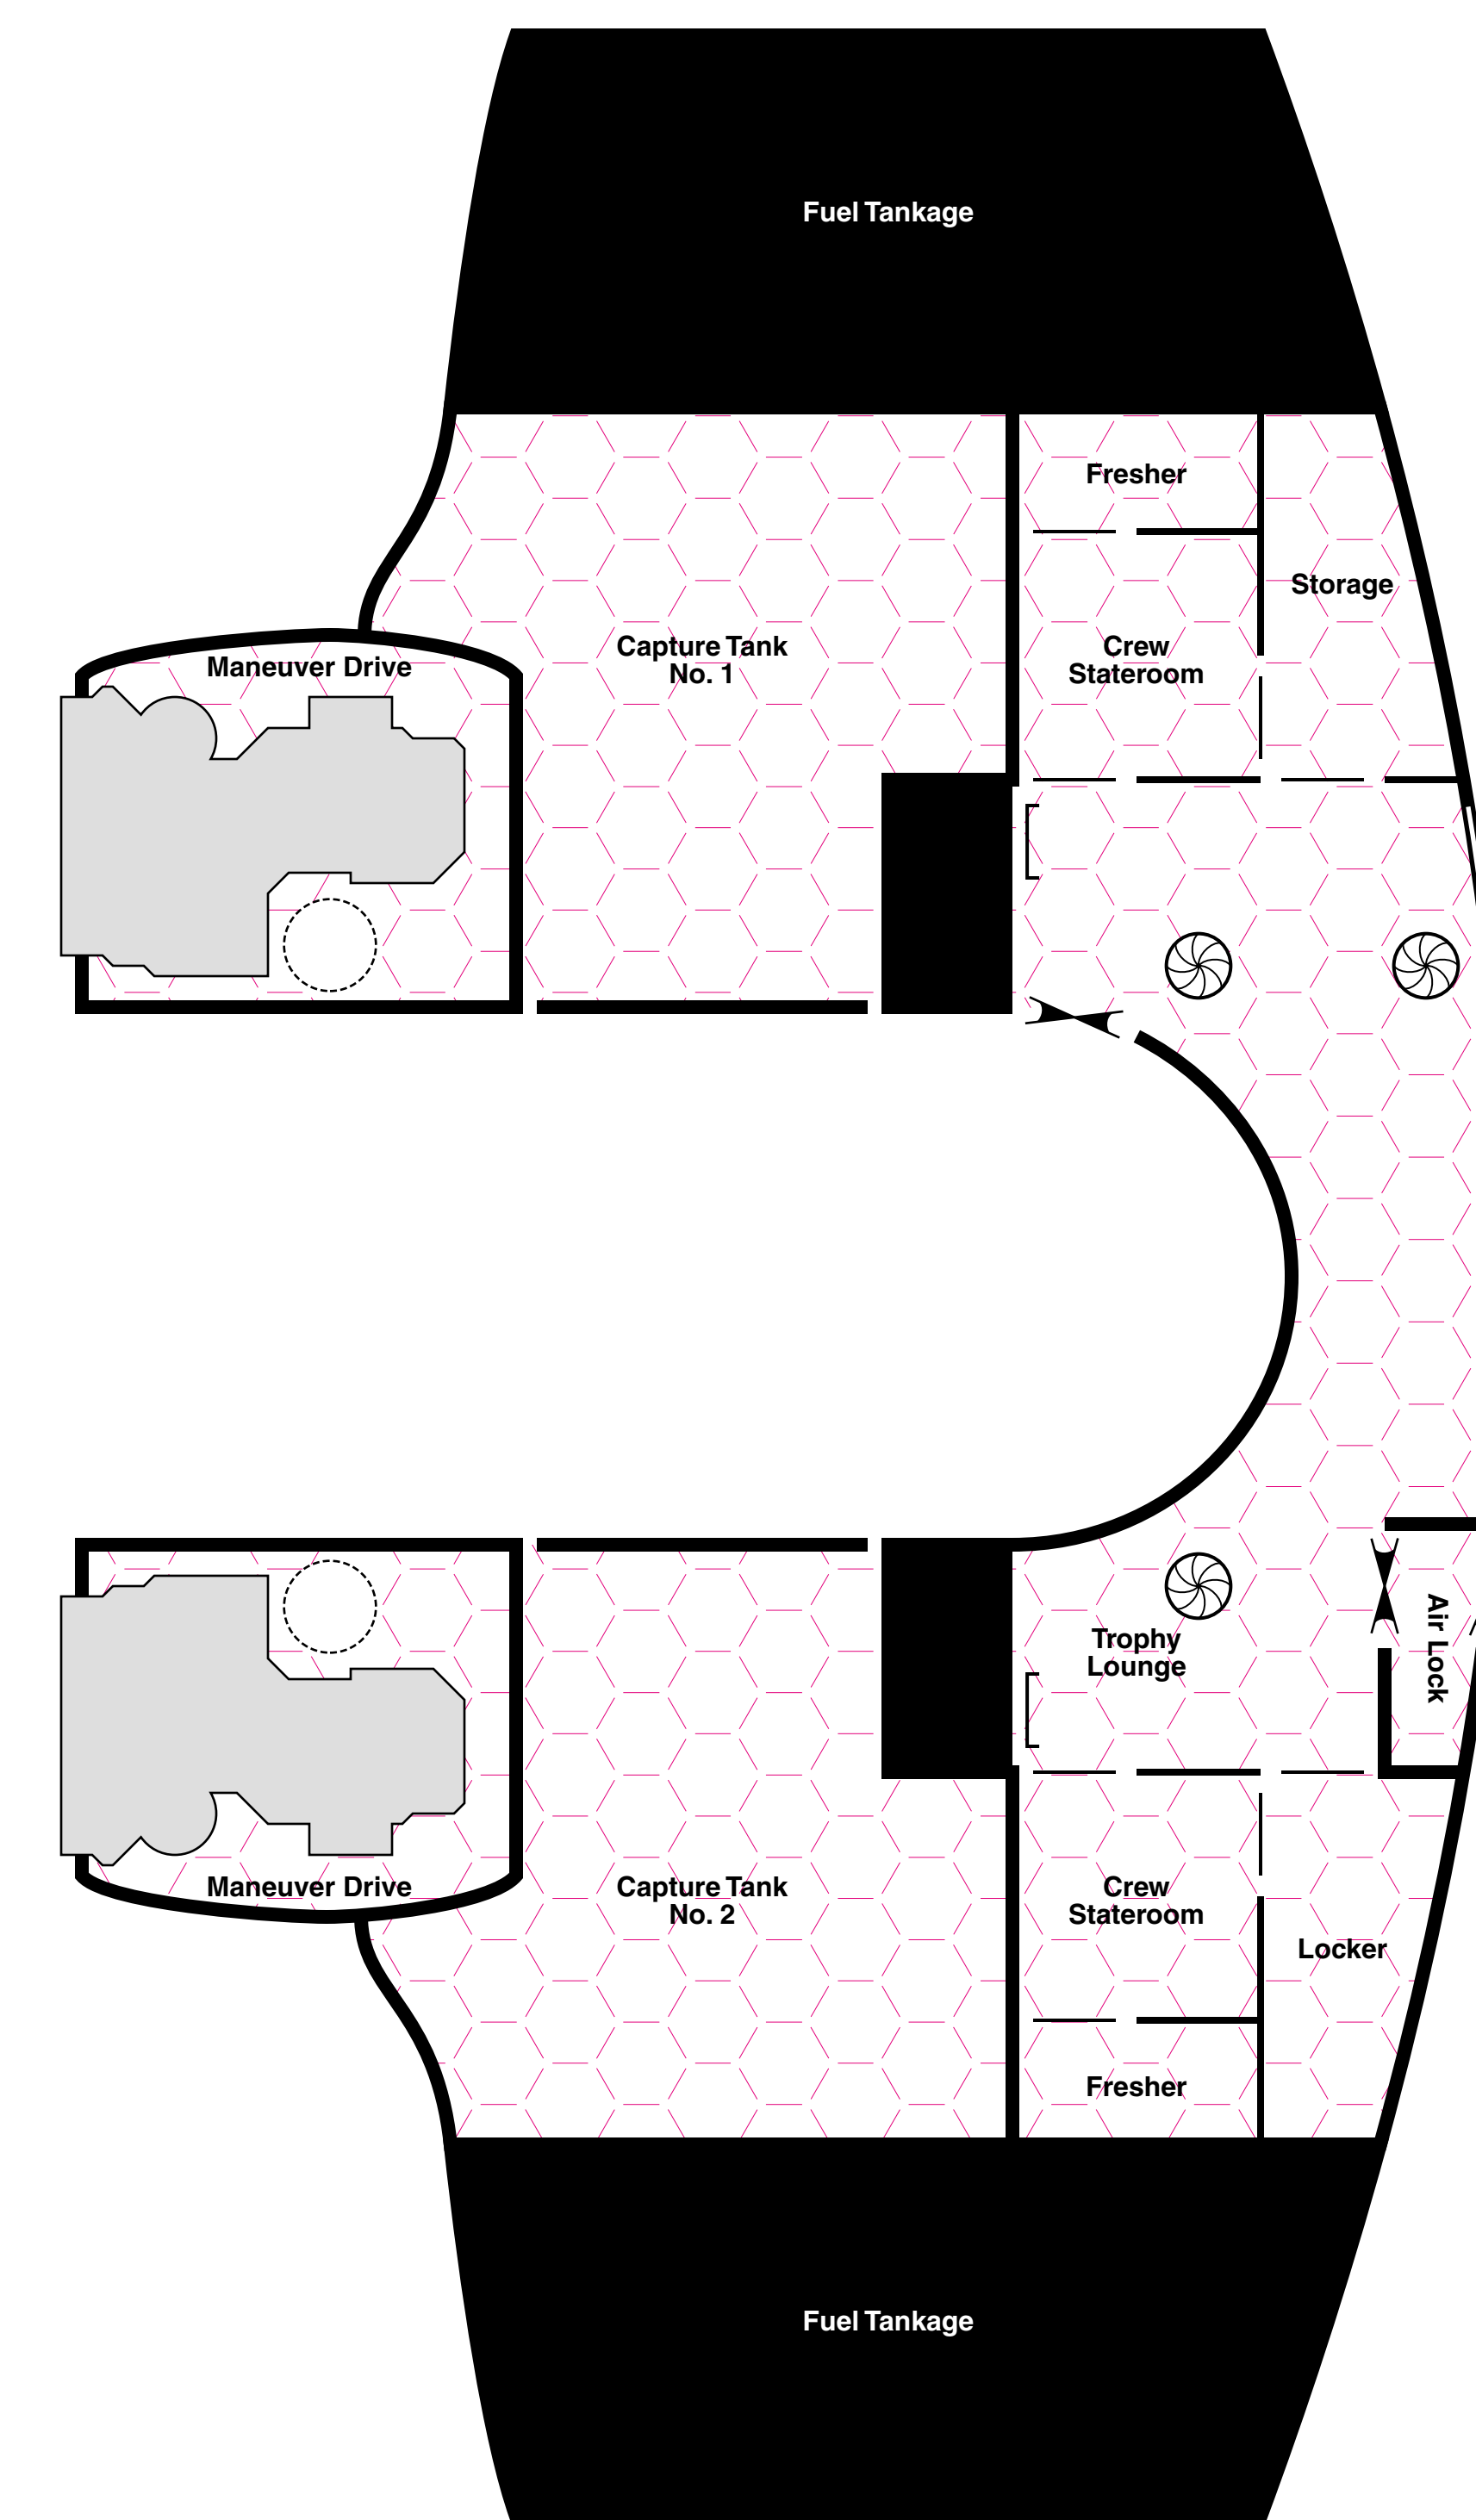

Jaguarundi

200 Displacement Ton Animal-Class Safari Ship

Legend

- | | | | |
|---|--------------------|---|--------------------|
|  | Wall Hatch |  | Acceleration Couch |
|  | Wall Iris Valve |  | Floor Iris Valve |
|  | Bulkhead |  | Ceiling Iris Valve |
|  | Maintenance Hatch |  | Floor and Ceiling |
|  | Internal Partition |  | Floor Hatch |
|  | Sliding Door |  | Ceiling Hatch |
| | |  | Floor and Ceiling |
| | |  | Elevator |

Upper Deck

Lower Deck

Hunting Launch