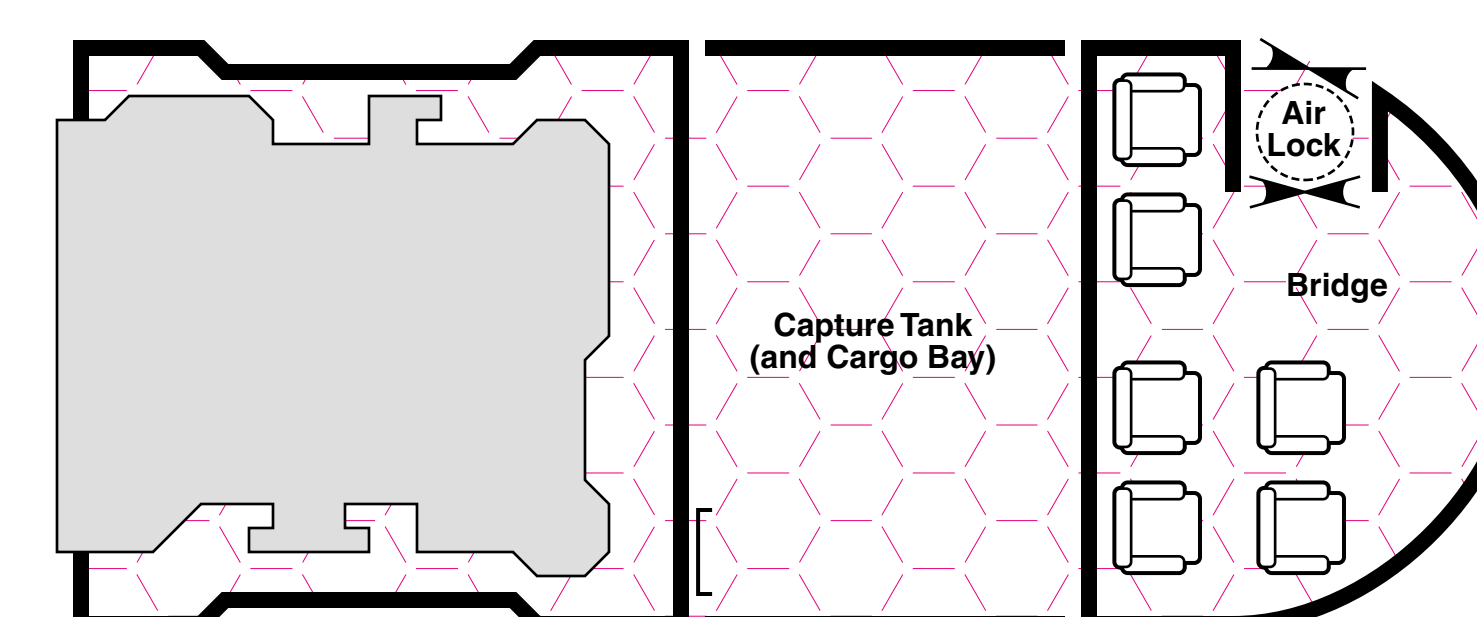

Hunting Launch