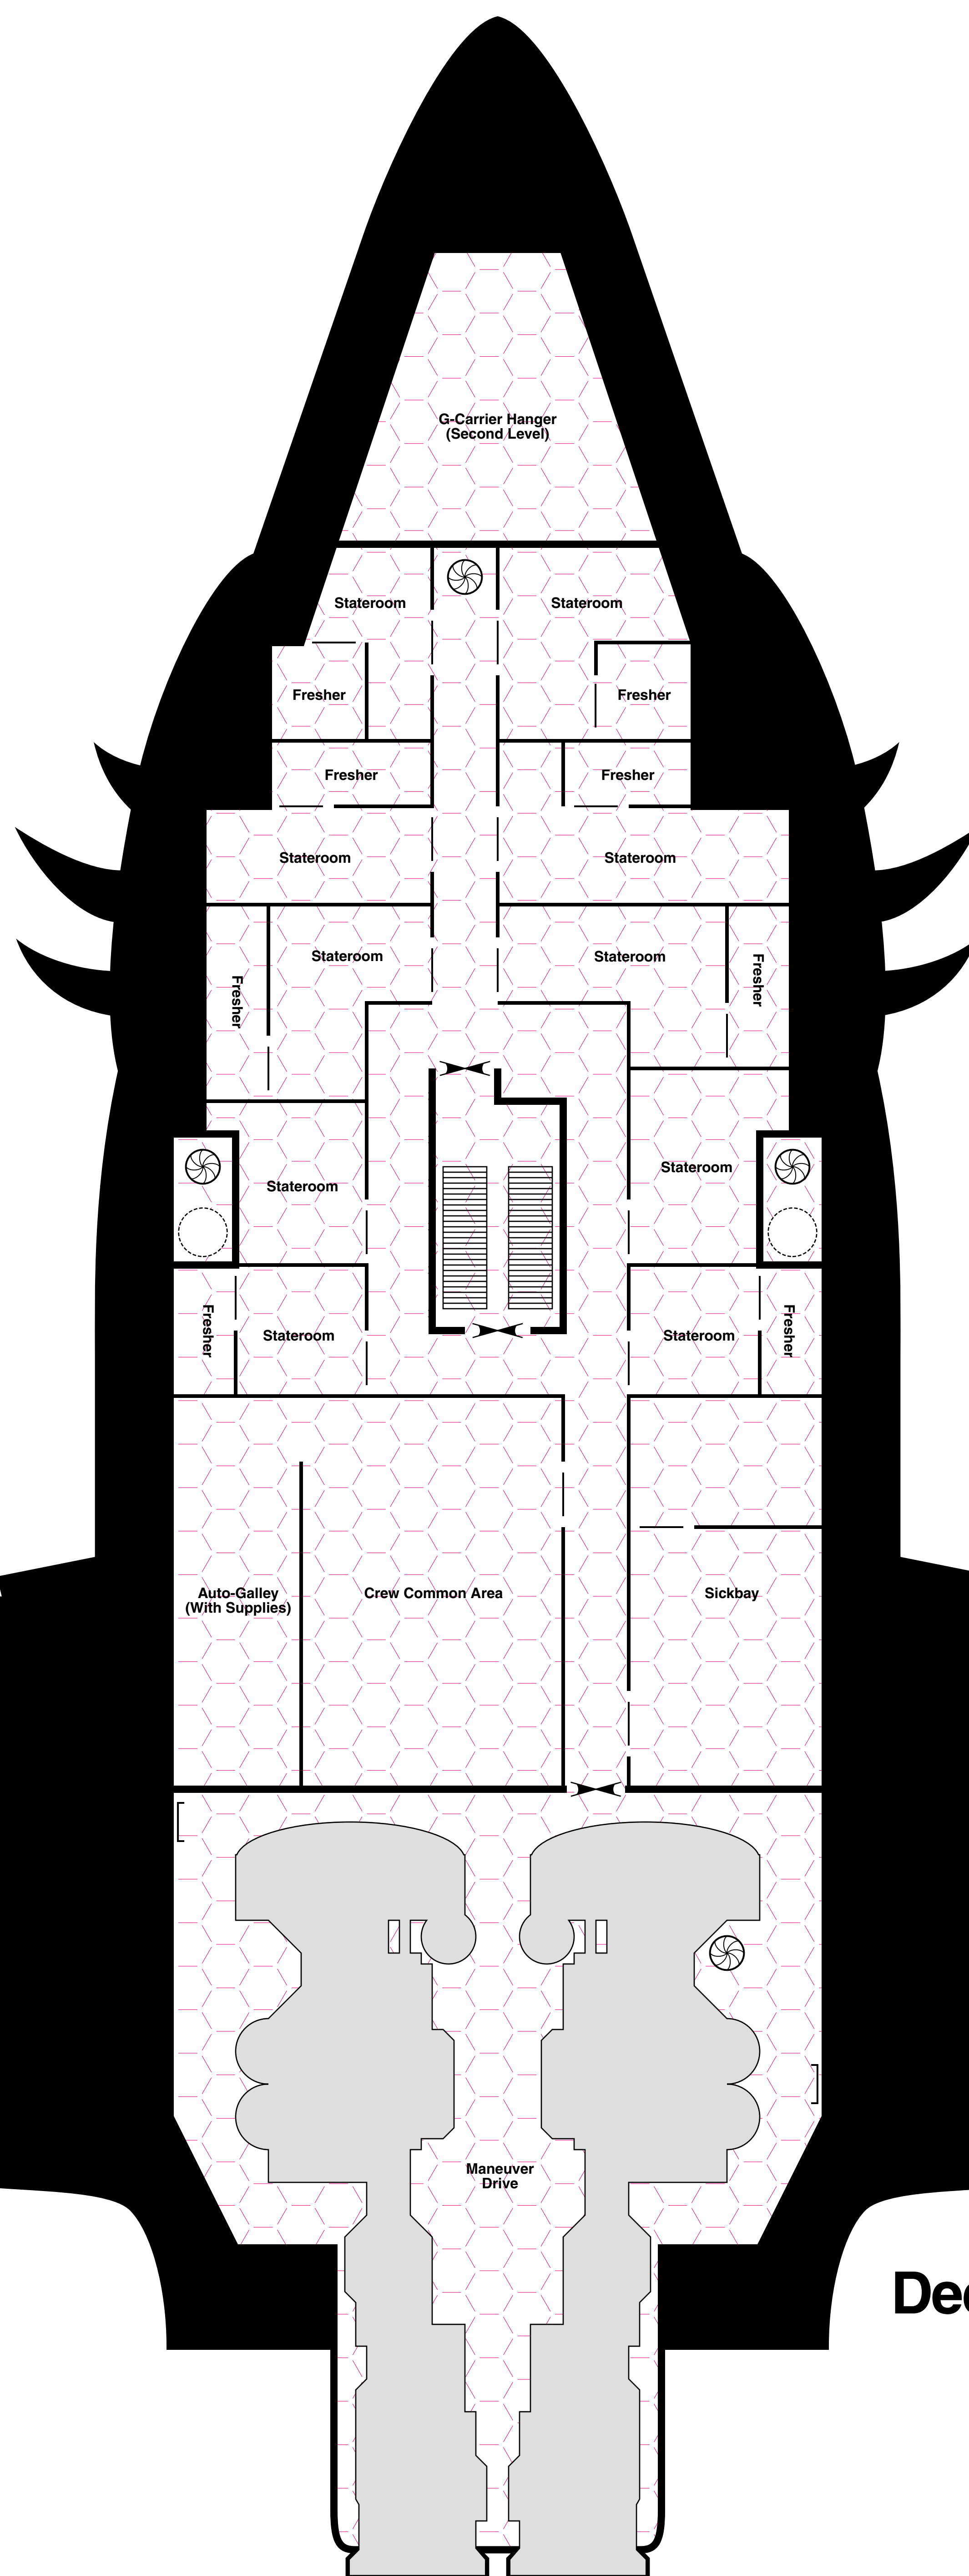

Orsdarrulki

400 Displacement Ton Veng-Class Vargr Corsair

Legend

	Wall Hatch		Acceleration Couch
	Wall Iris Valve		Floor Iris Valve
	Bulkhead		Ceiling Iris Valve
	Maintenance Hatch		Floor and Ceiling
	Internal Partition		Floor Hatch
	Sliding Door		Ceiling Hatch
			Floor and Ceiling

Deck 2