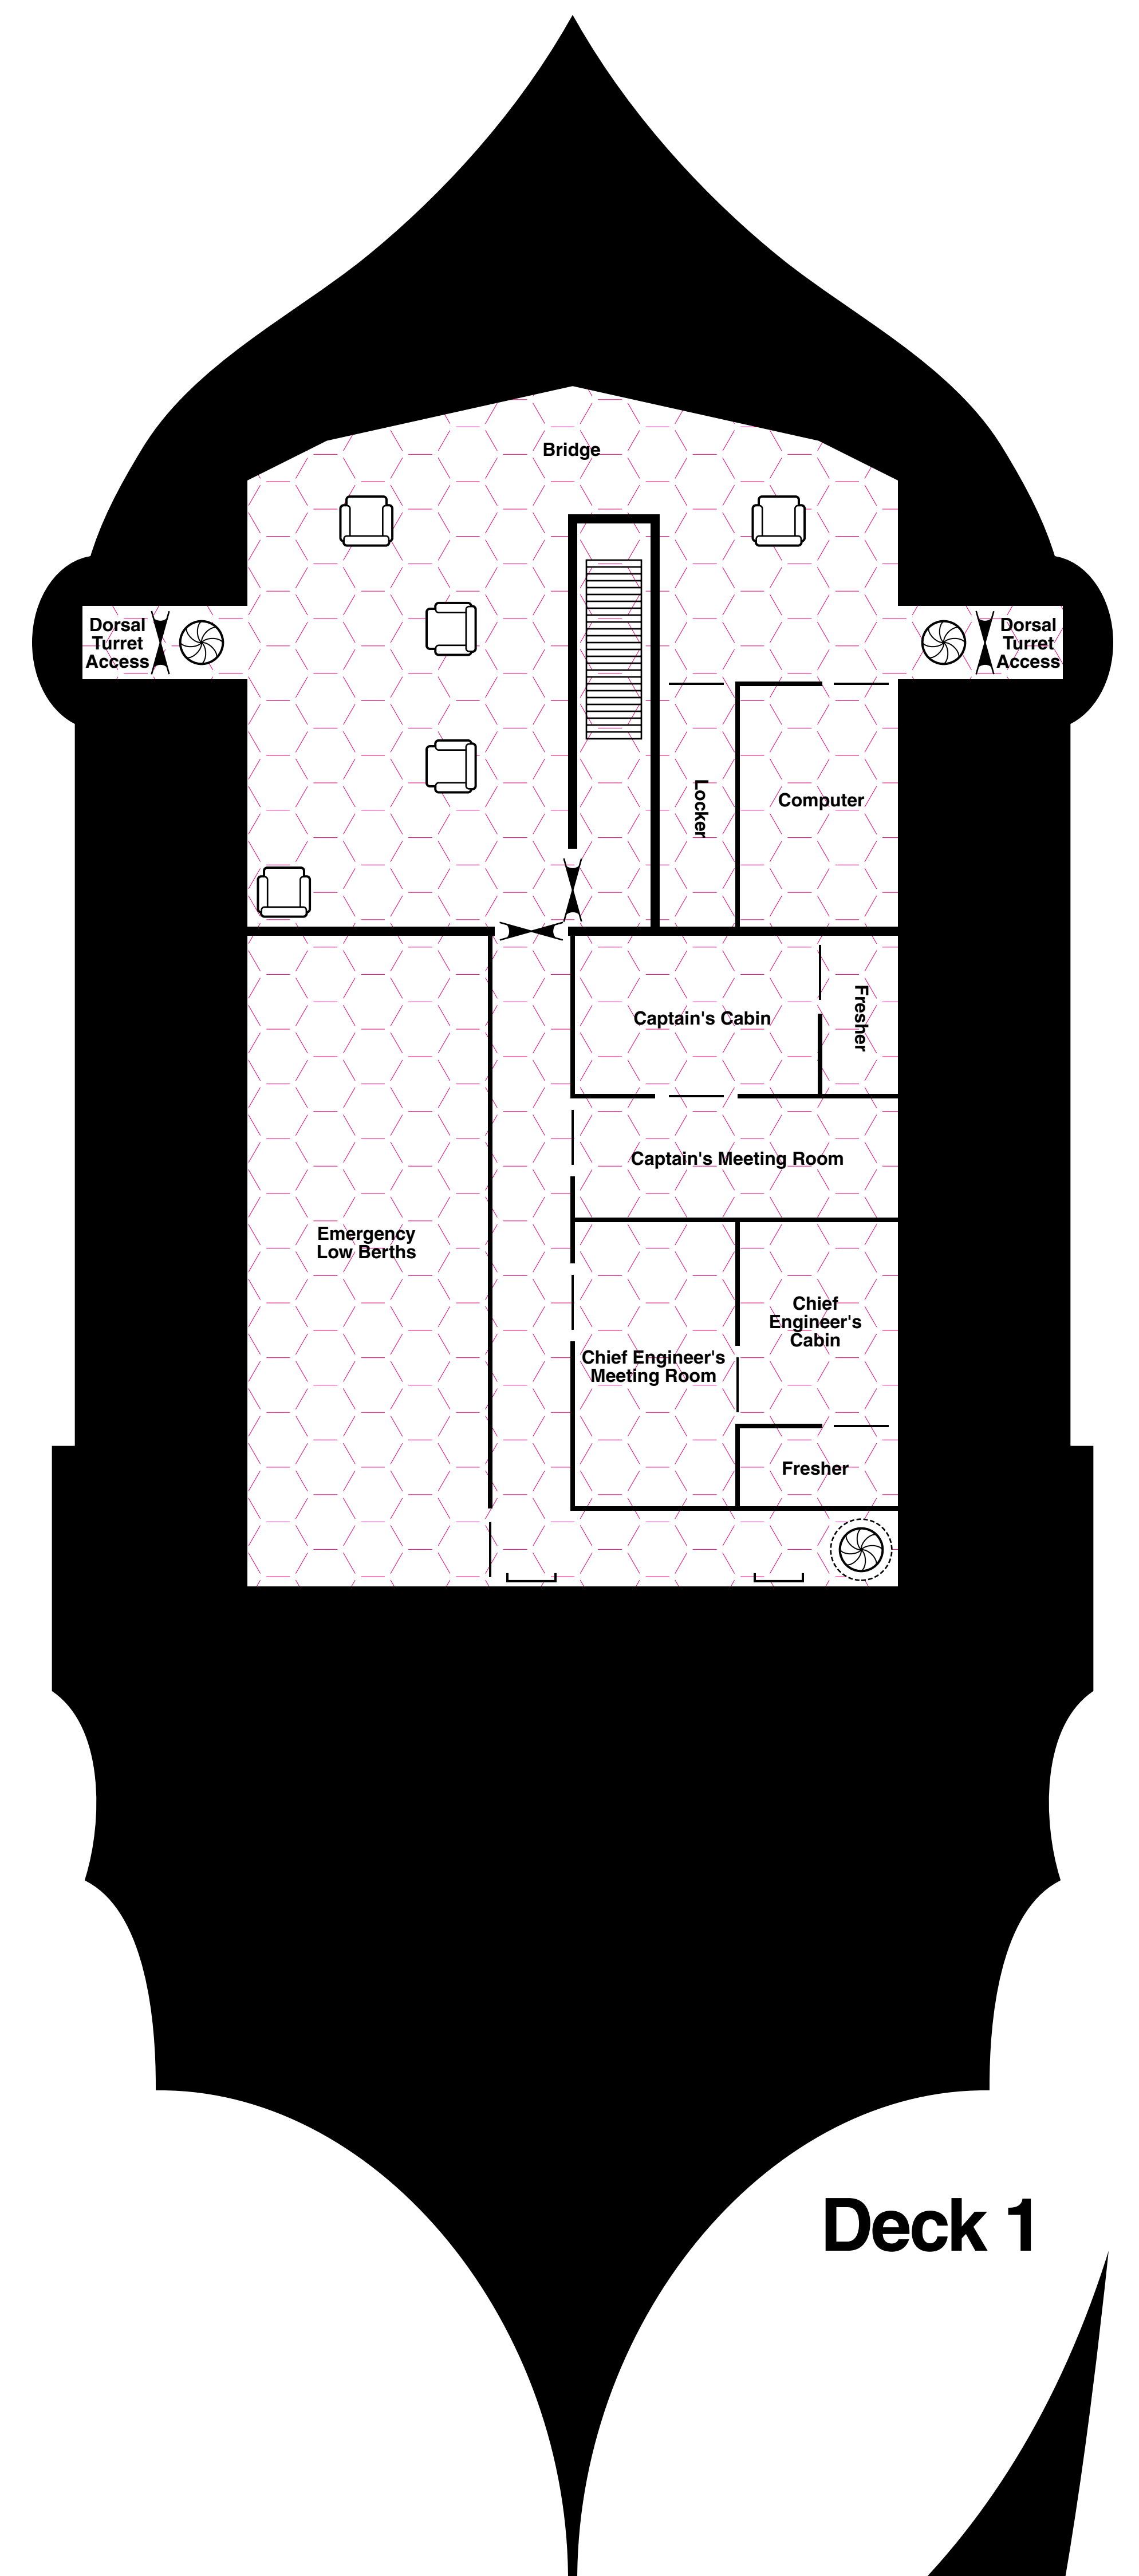

### Legend

	Wall Hatch		Acceleration Couch
	Wall Iris Valve		Floor Iris Valve
	Bulkhead		Ceiling Iris Valve
	Maintenance Hatch		Floor and Ceiling
	Internal Partition		Floor Hatch
	Sliding Door		Ceiling Hatch
			Floor and Ceiling

Deck 3

Deck 2

Deck 1

## 200 Displacement Ton Beowulf-Class Free Trader