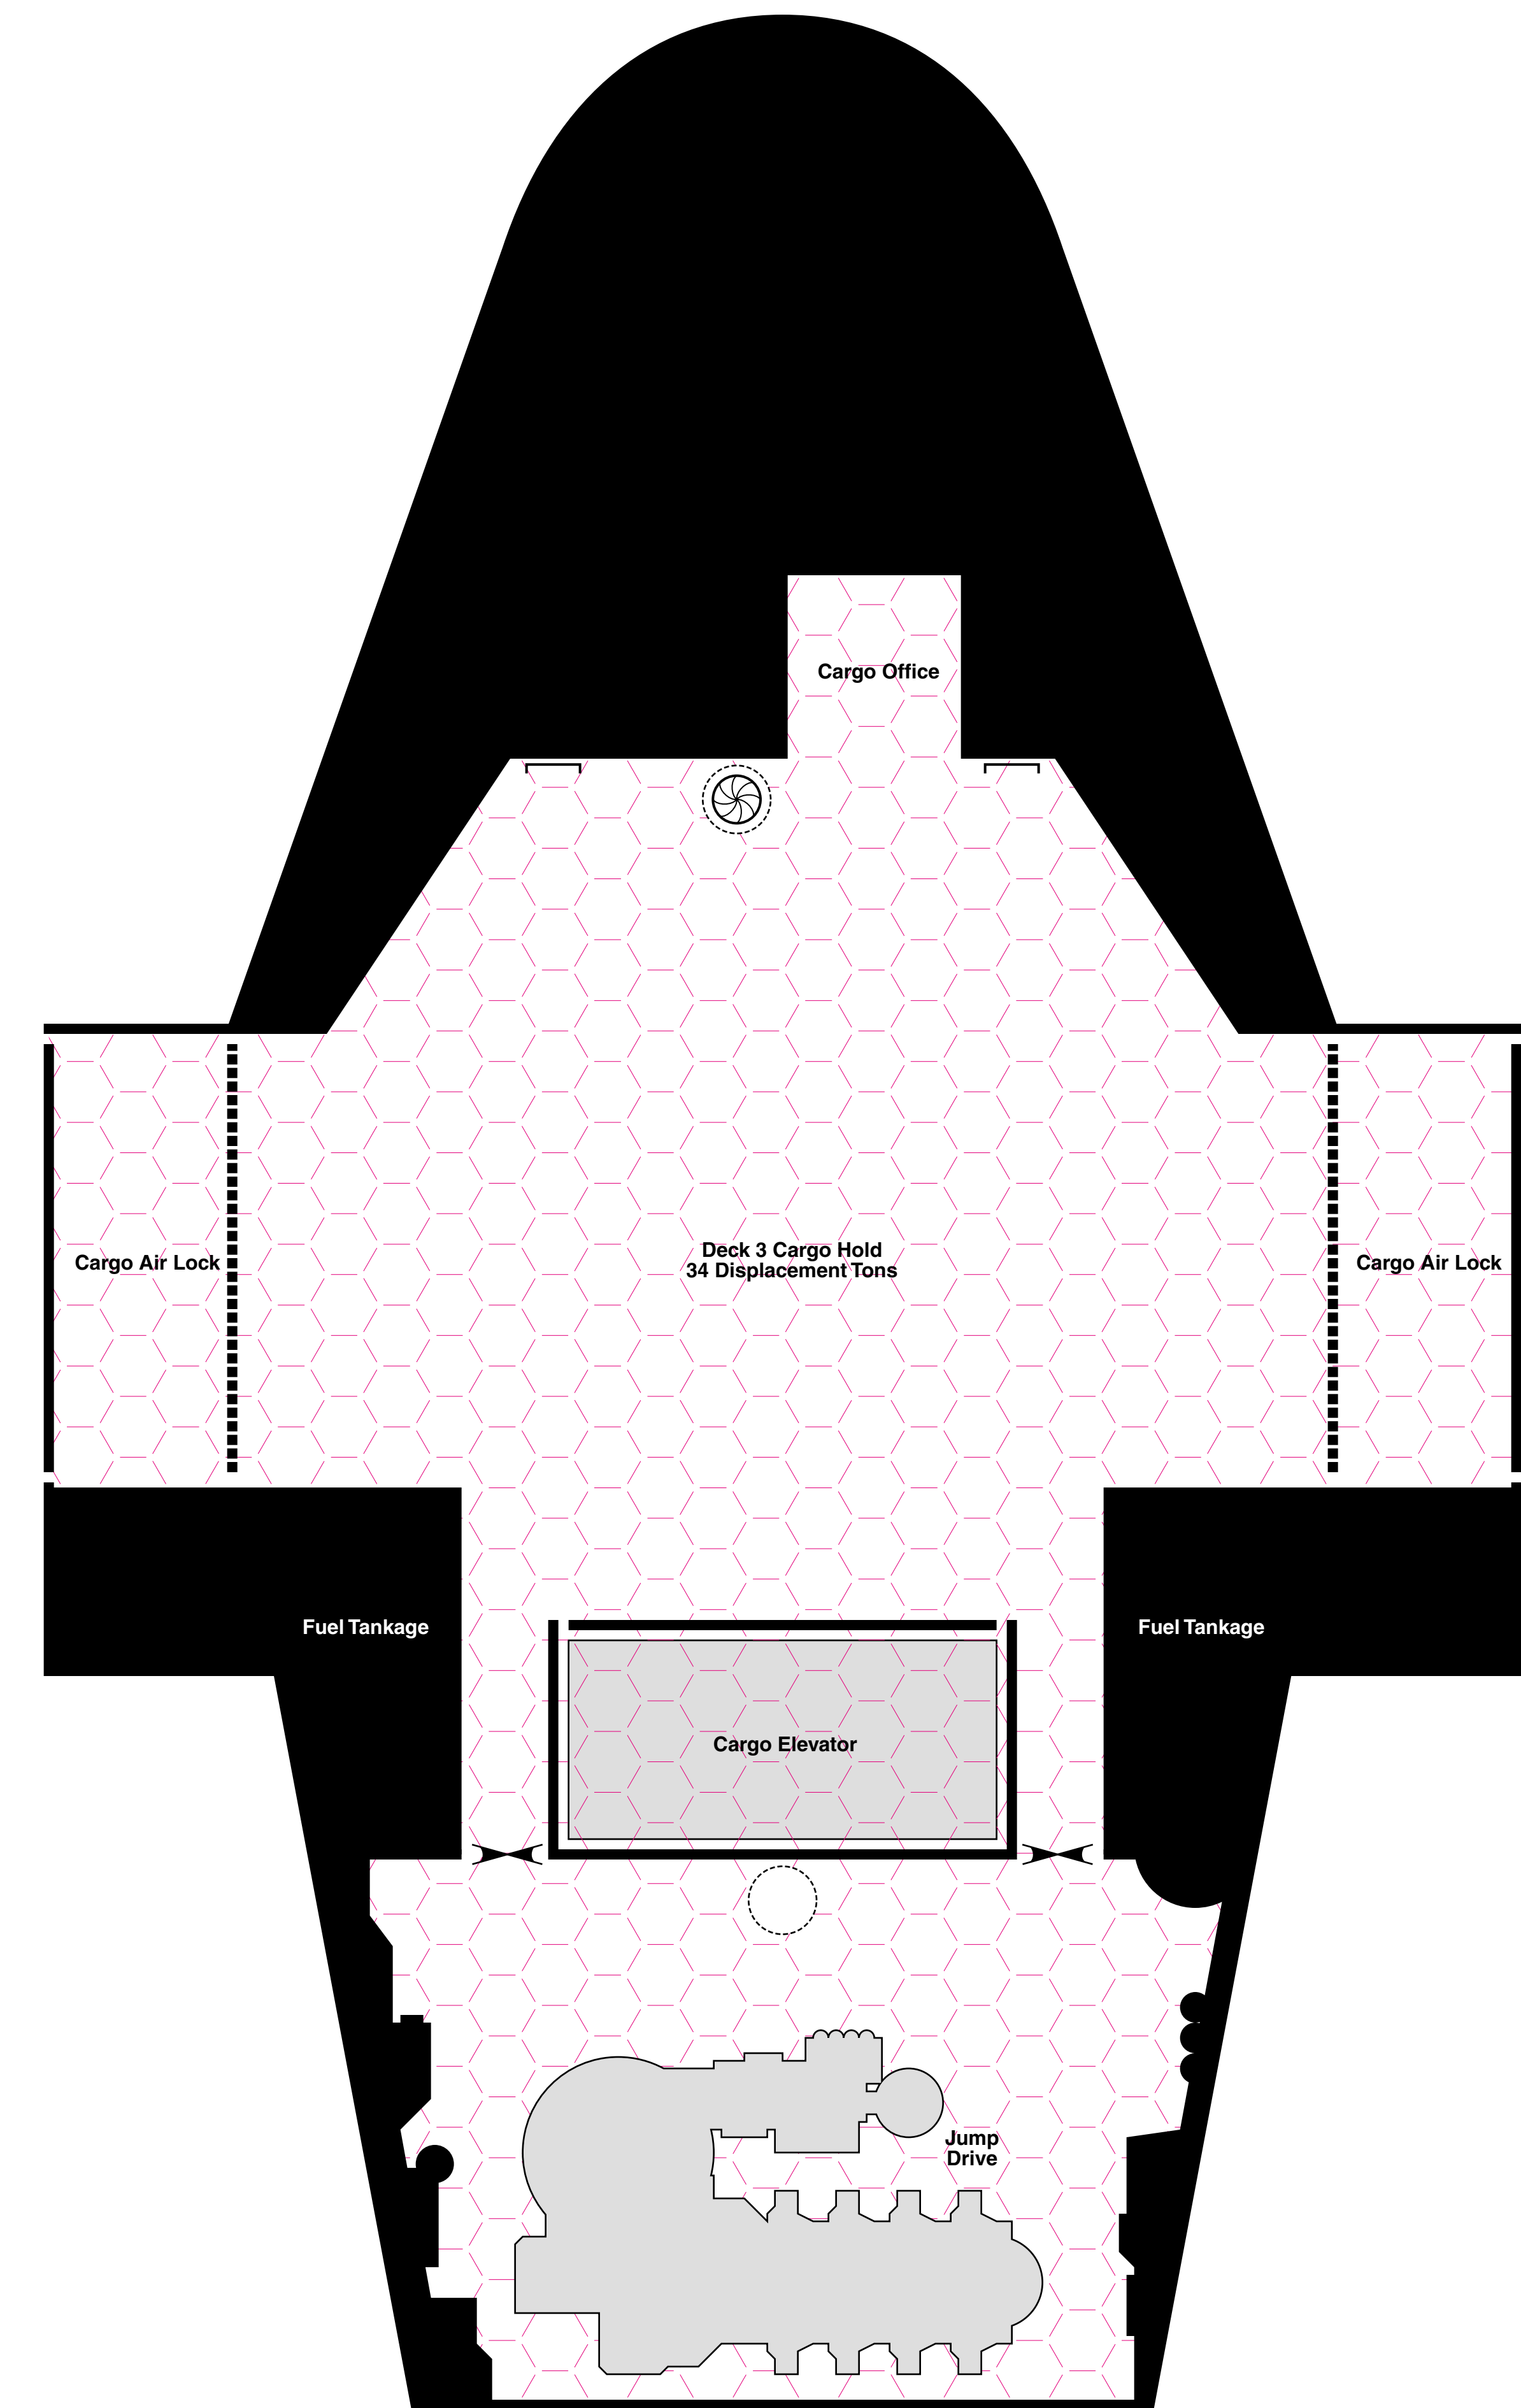

### Legend

- |   |                    |   |                    |
|---|--------------------|---|--------------------|
|  | Wall Hatch         |  | Acceleration Couch |
|  | Wall Iris Valve    |  | Floor Iris Valve   |
|  | Bulkhead           |  | Ceiling Iris Valve |
|  | Maintenance Hatch  |  | Floor and Ceiling  |
|  | Internal Partition |  | Floor Hatch        |
|  | Sliding Door       |  | Ceiling Hatch      |
|   |                    |  | Floor and Ceiling  |

Deck 1

Deck 2

Deck 3