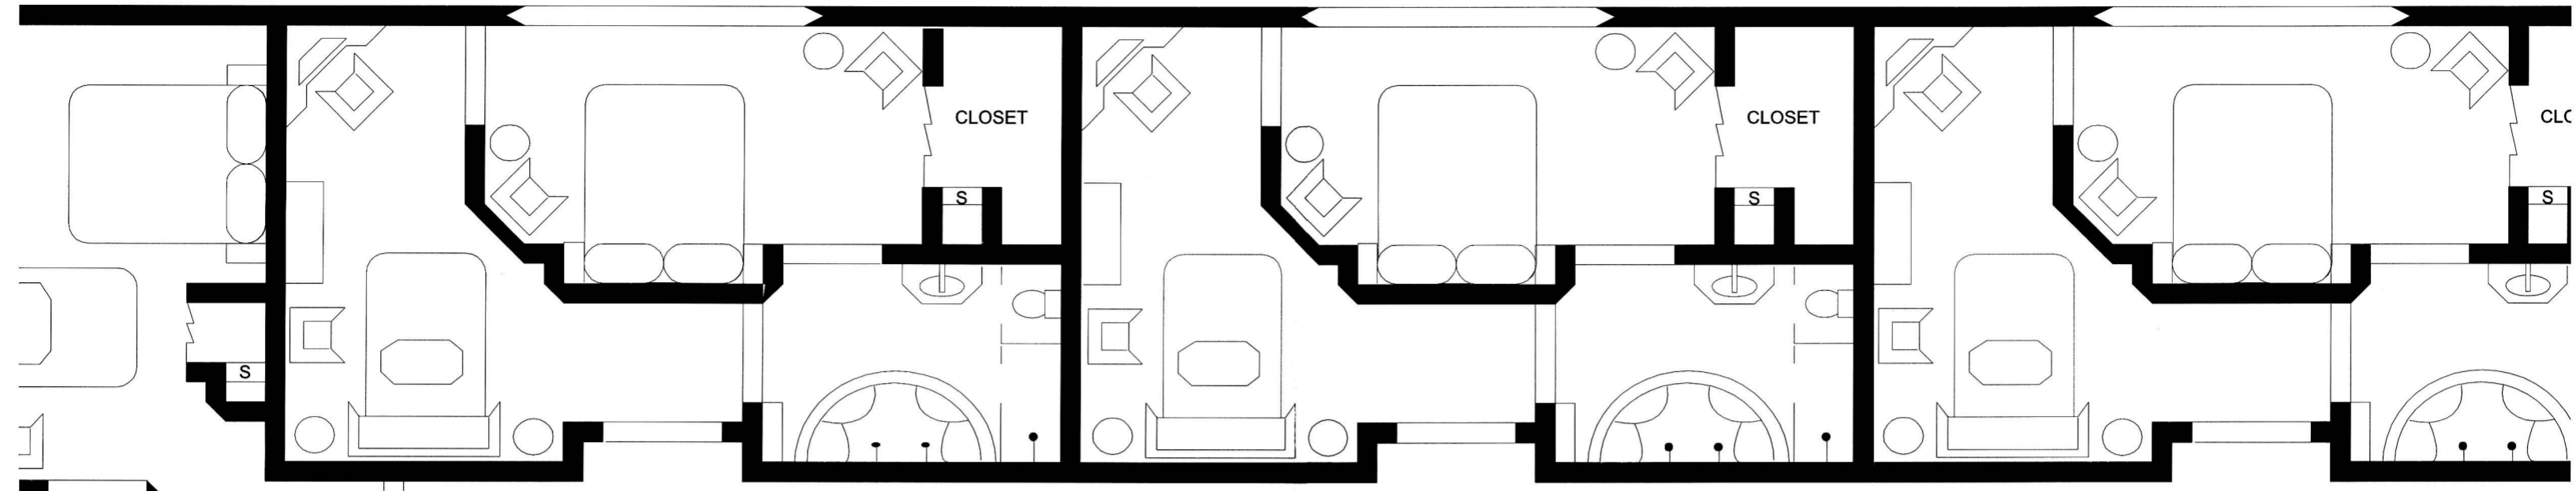

SIDE SCHEMATIC

NOBLE ARMADA™

Luxury Liner

CROSS-SECTION SCHEMATIC

CREW DECK LEVEL

LOCATED UNDER BAR AREA

Letters Of Marque: Starship Deckplans

“Hull Breach on Deck C! Boarders Have Entered the Ship!”