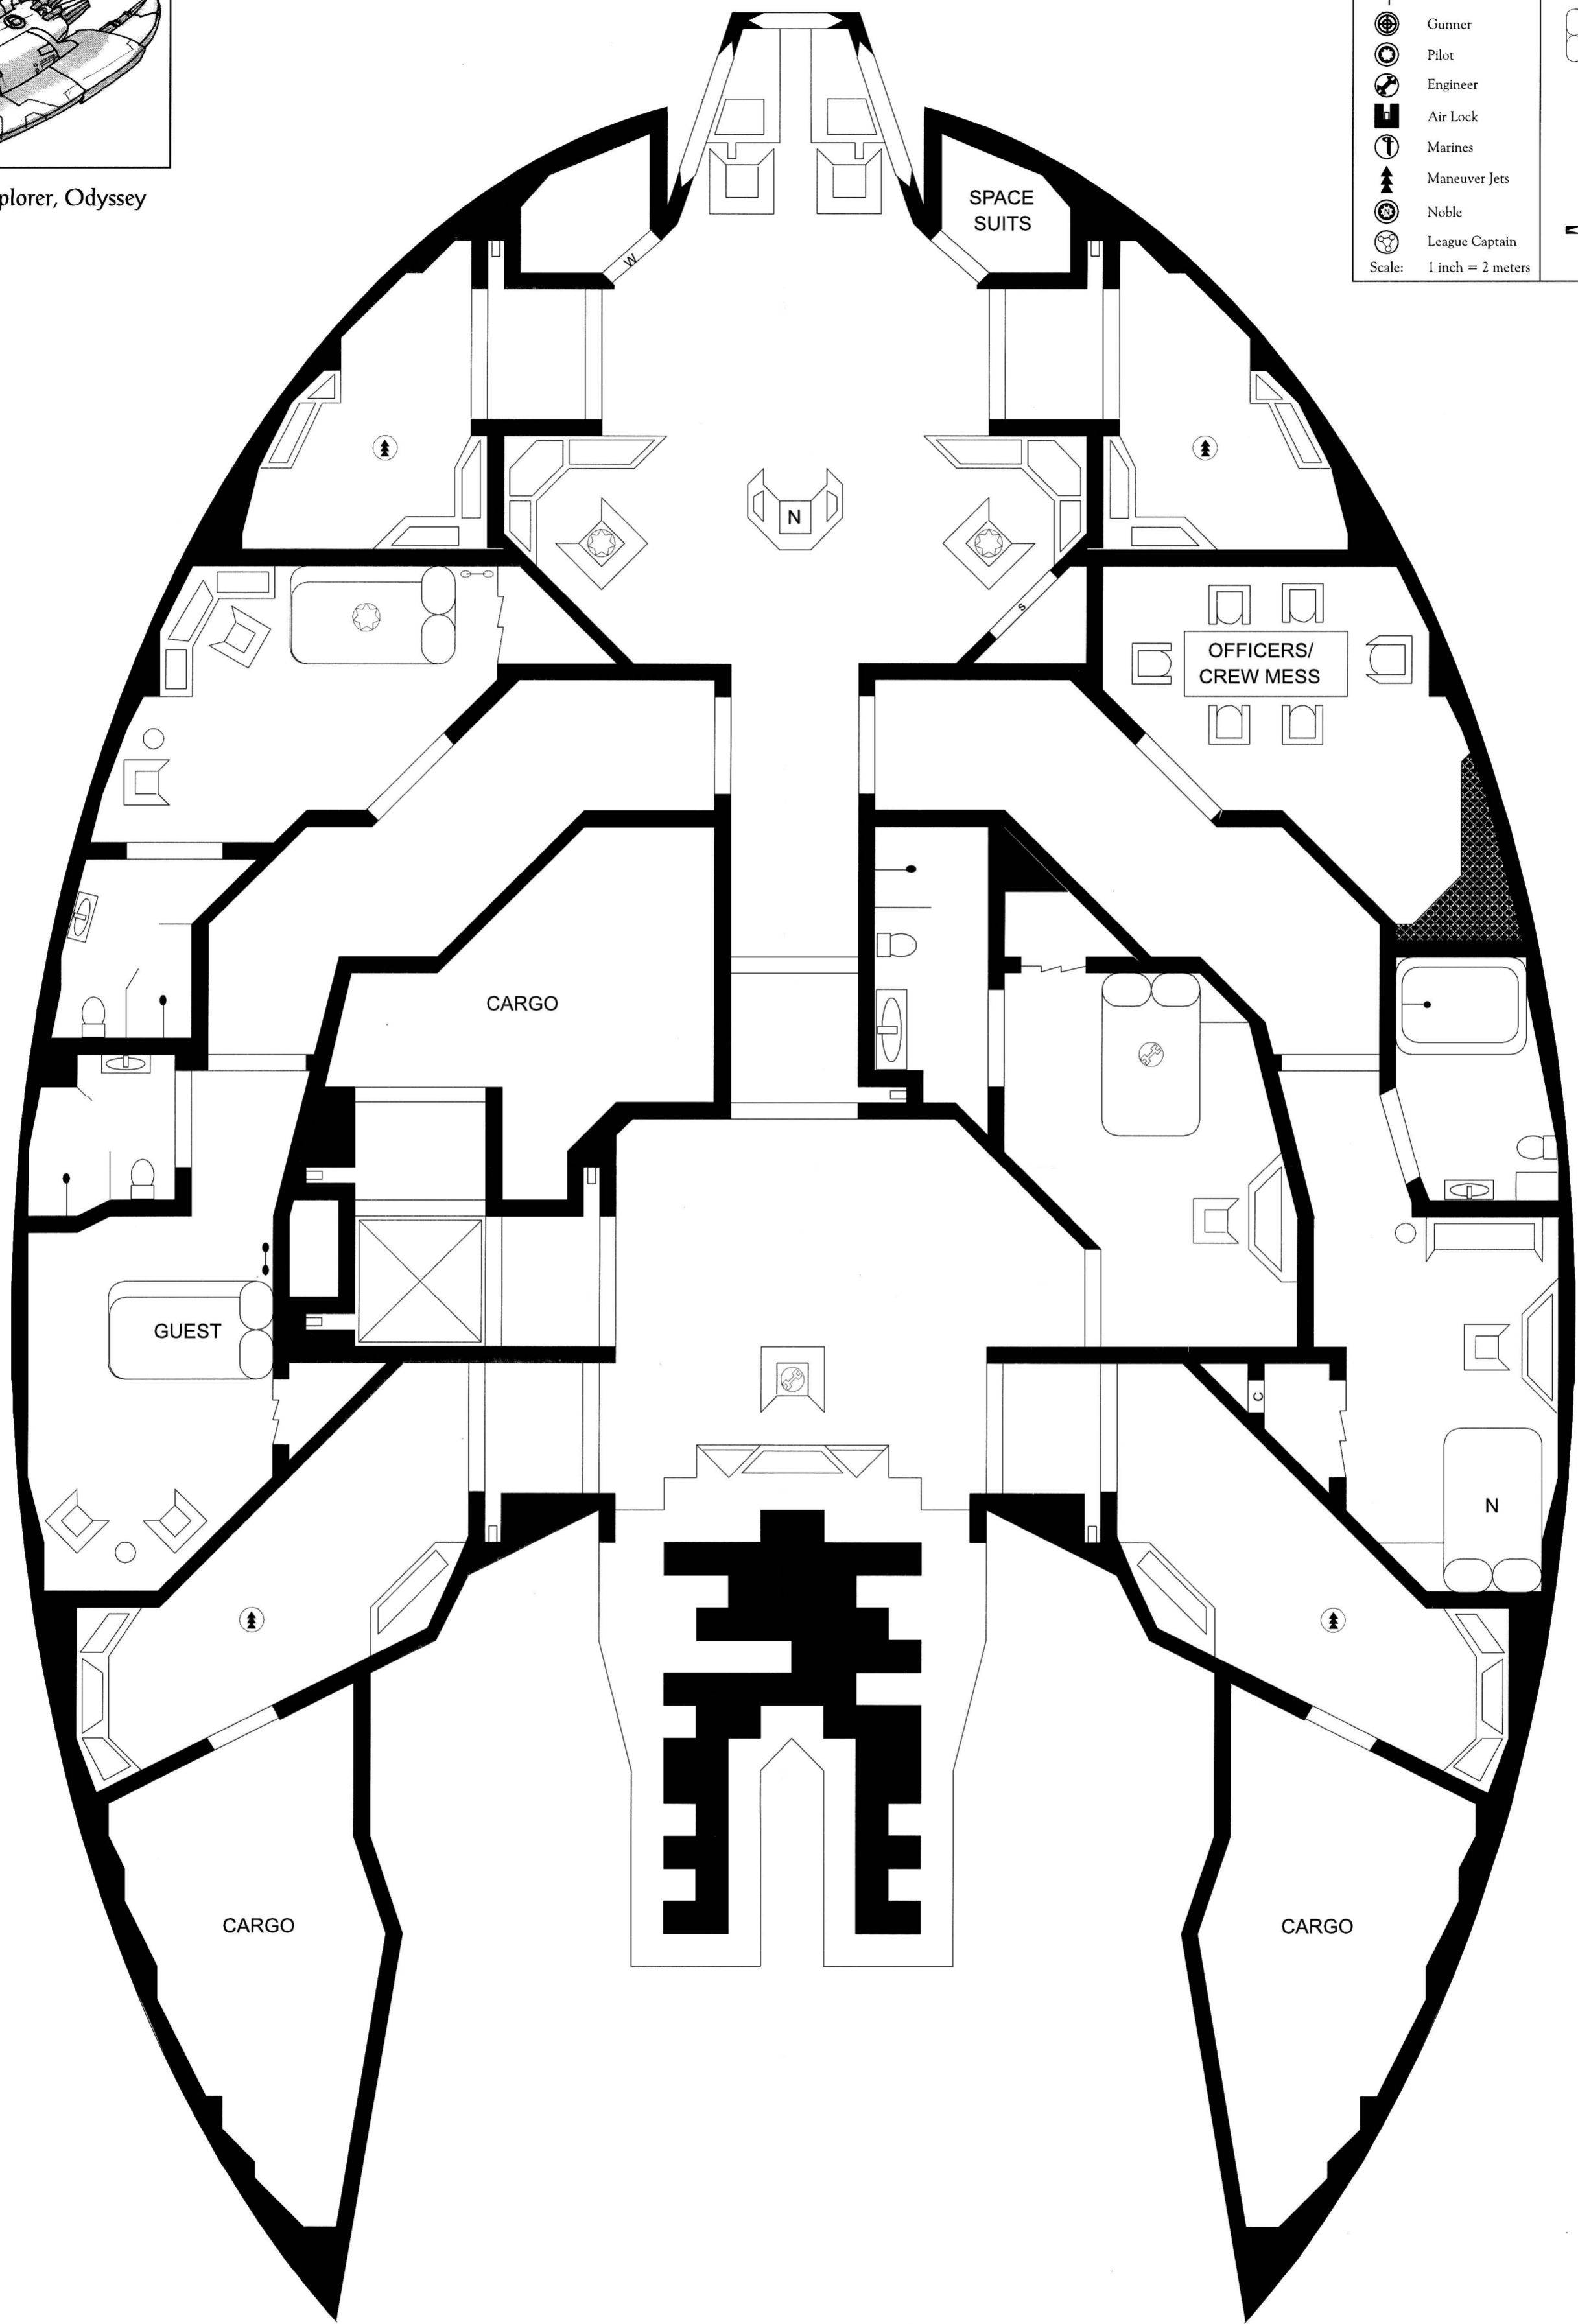

FADING SUNS

NOBLE ARMADA™

Al-Malik Explorer, Odyssey

GENERAL SYMBOL KEY

	Concealed Closed		Single Bed
	Elevator		Bunk Bed
	Safe		Triple Bunk Bed
	Weapons Closet		Crew Mess
	Closet		Officers Mess
	Gunner		Marine Portal
	Pilot		Equipment Locker
	Engineer		Window
	Air Lock		Shower Head
	Marines		Ladder
	Maneuver Jets		
	Noble		
	League Captain		
Scale: 1 inch = 2 meters			

NOBLE ARMADA™

Decados Frigate, Mantis

GENERAL SYMBOL KEY

	Concealed Closed		Single Bed
	Elevator		Bunk Bed
	Safe		Triple Bunk Bed
	Weapons Closet		Crew Mess
	Closet		Officers Mess
	Gunner		Marine Portal
	Pilot		Equipment Locker
	Engineer		Window
	Air Lock		Shower Head
	Marines		Ladder
	Maneuver Jets		
	Noble		
	League Captain		
Scale: 1 inch = 2 meters			

Scale: 1 inch = 2 meters

GENERAL SYMBOL KEY

	Concealed Closed		Single Bed
	Elevator		Bunk Bed
	Safe		Triple Bunk Bed
	Weapons Closet		Crew Mess
	Closet		Officers Mess
	Gunner		Marine Portal
	Pilot		Equipment Locker
	Engineer		Window
	Air Lock		Shower Head
	Marines		Ladder
	Maneuver Jets		
	Noble		
	League Captain		
Scale: 1 inch = 2 meters			