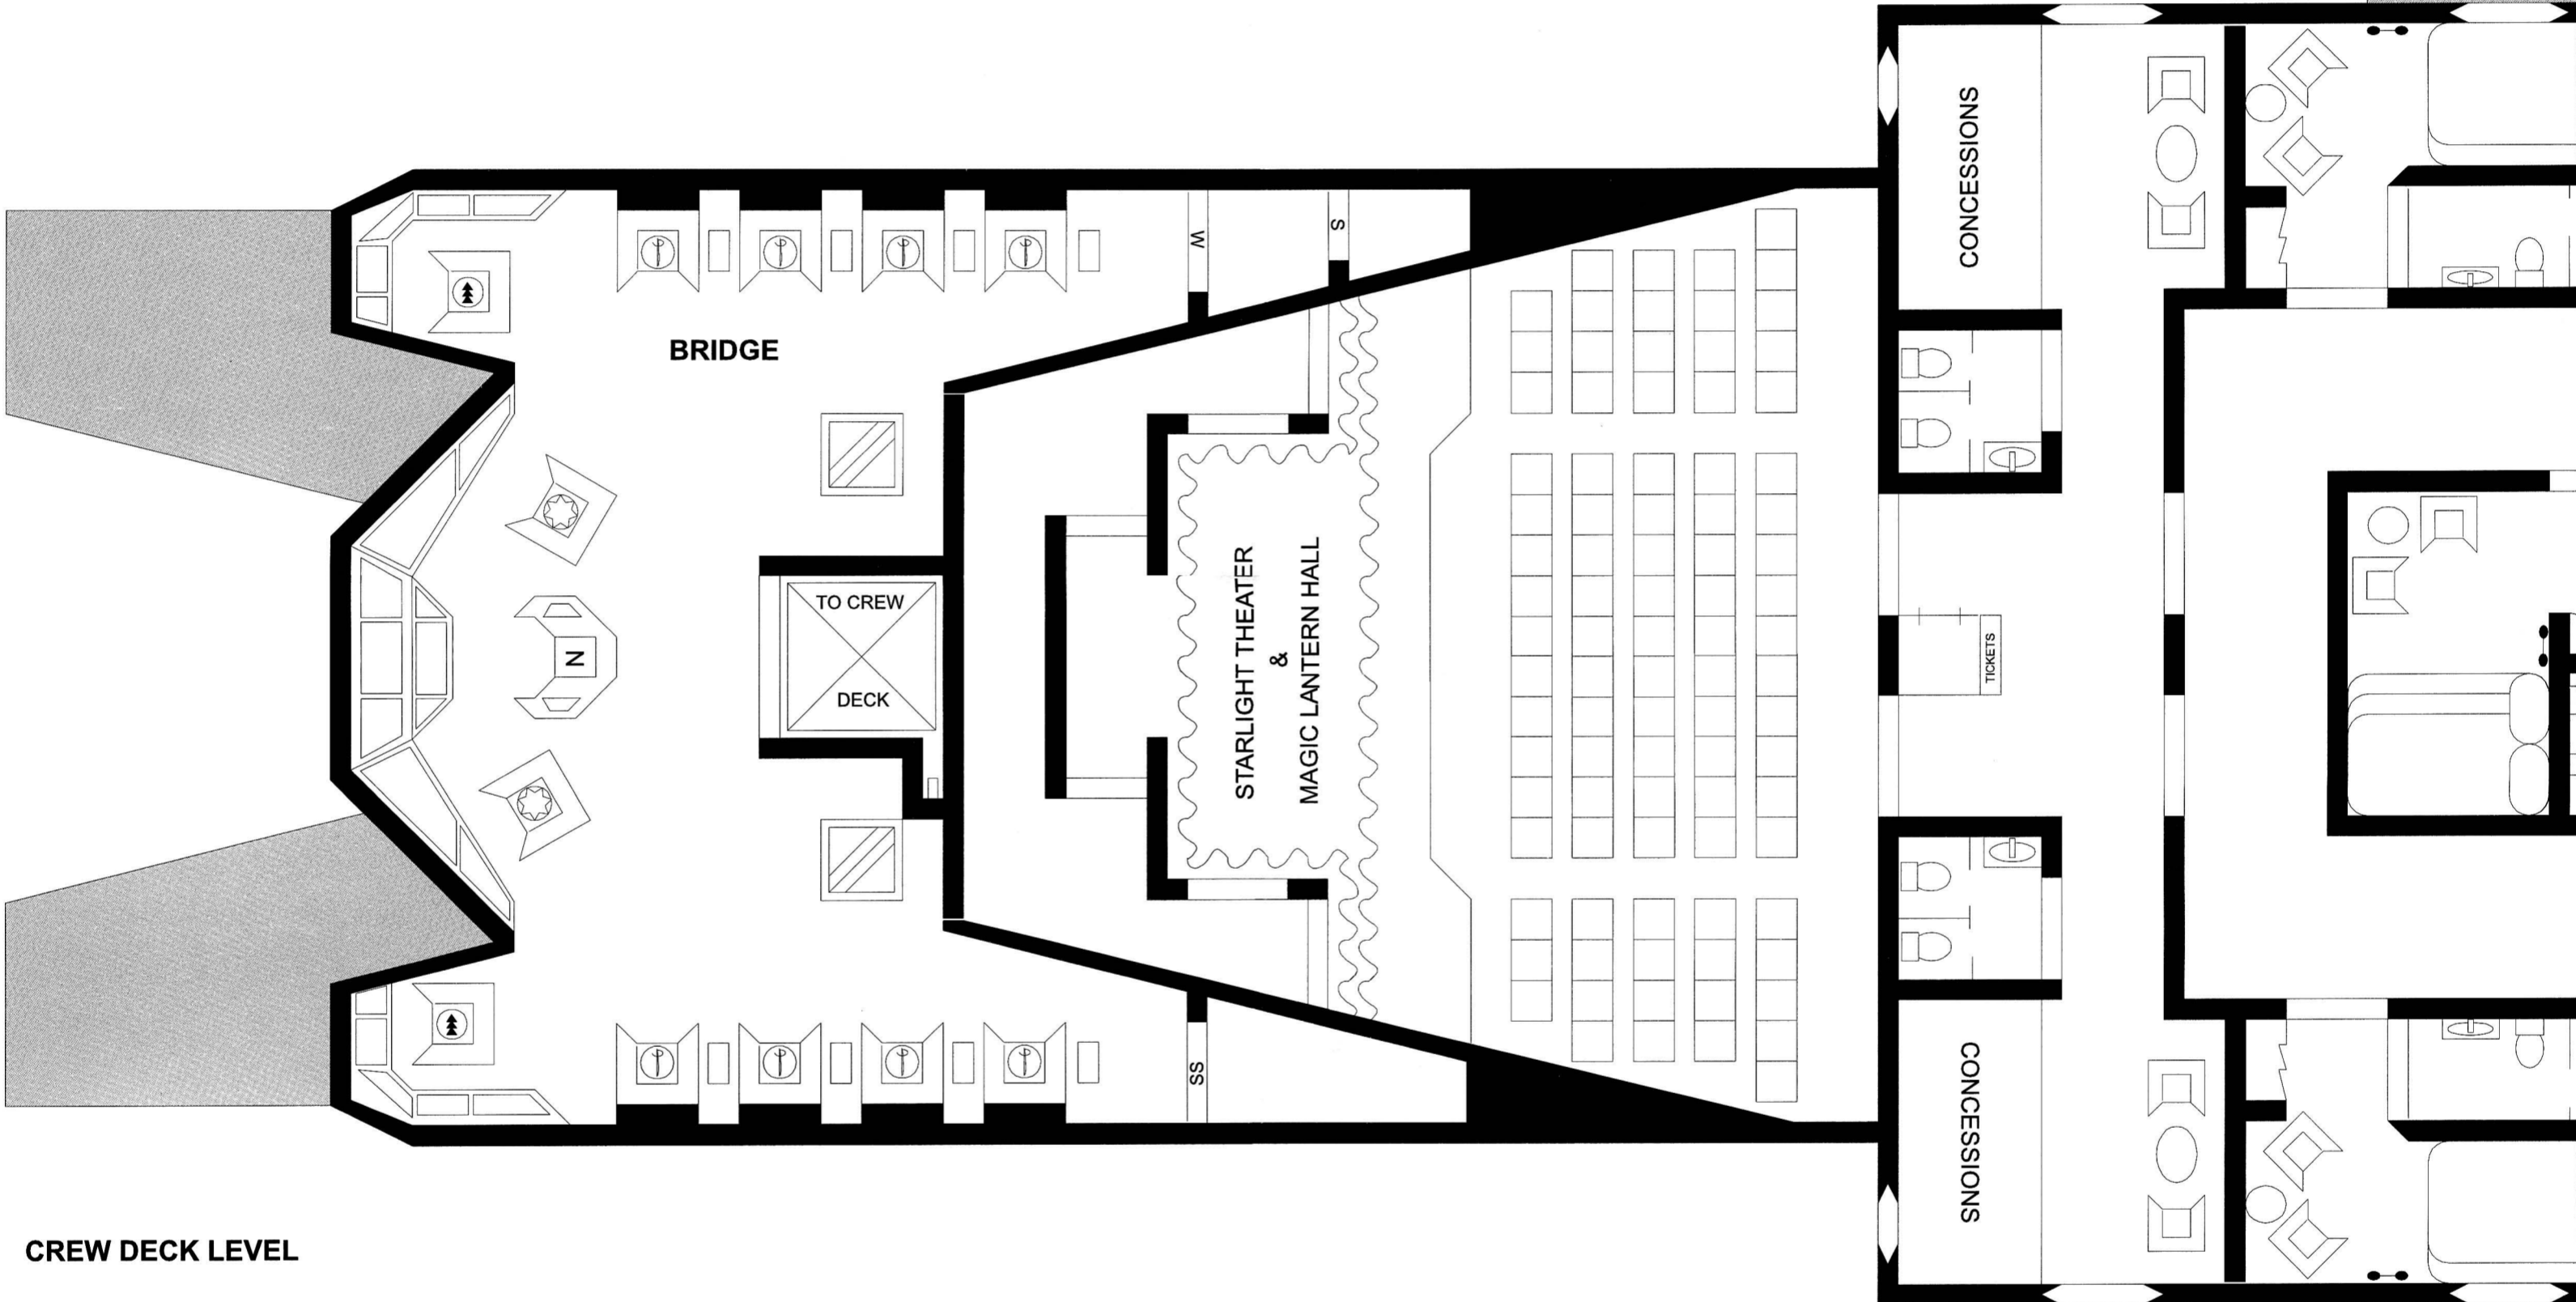

SIDE SCHEMATIC

NOBLE ARMADA™

Luxury Liner

CROSS-SECTION SCHEMATIC

CREW DECK LEVEL

LOCATED UNDER BAR AREA

Letters Of Marque: Starship Deckplans

“Hull Breach on Deck C! Boarders Have Entered the Ship!”