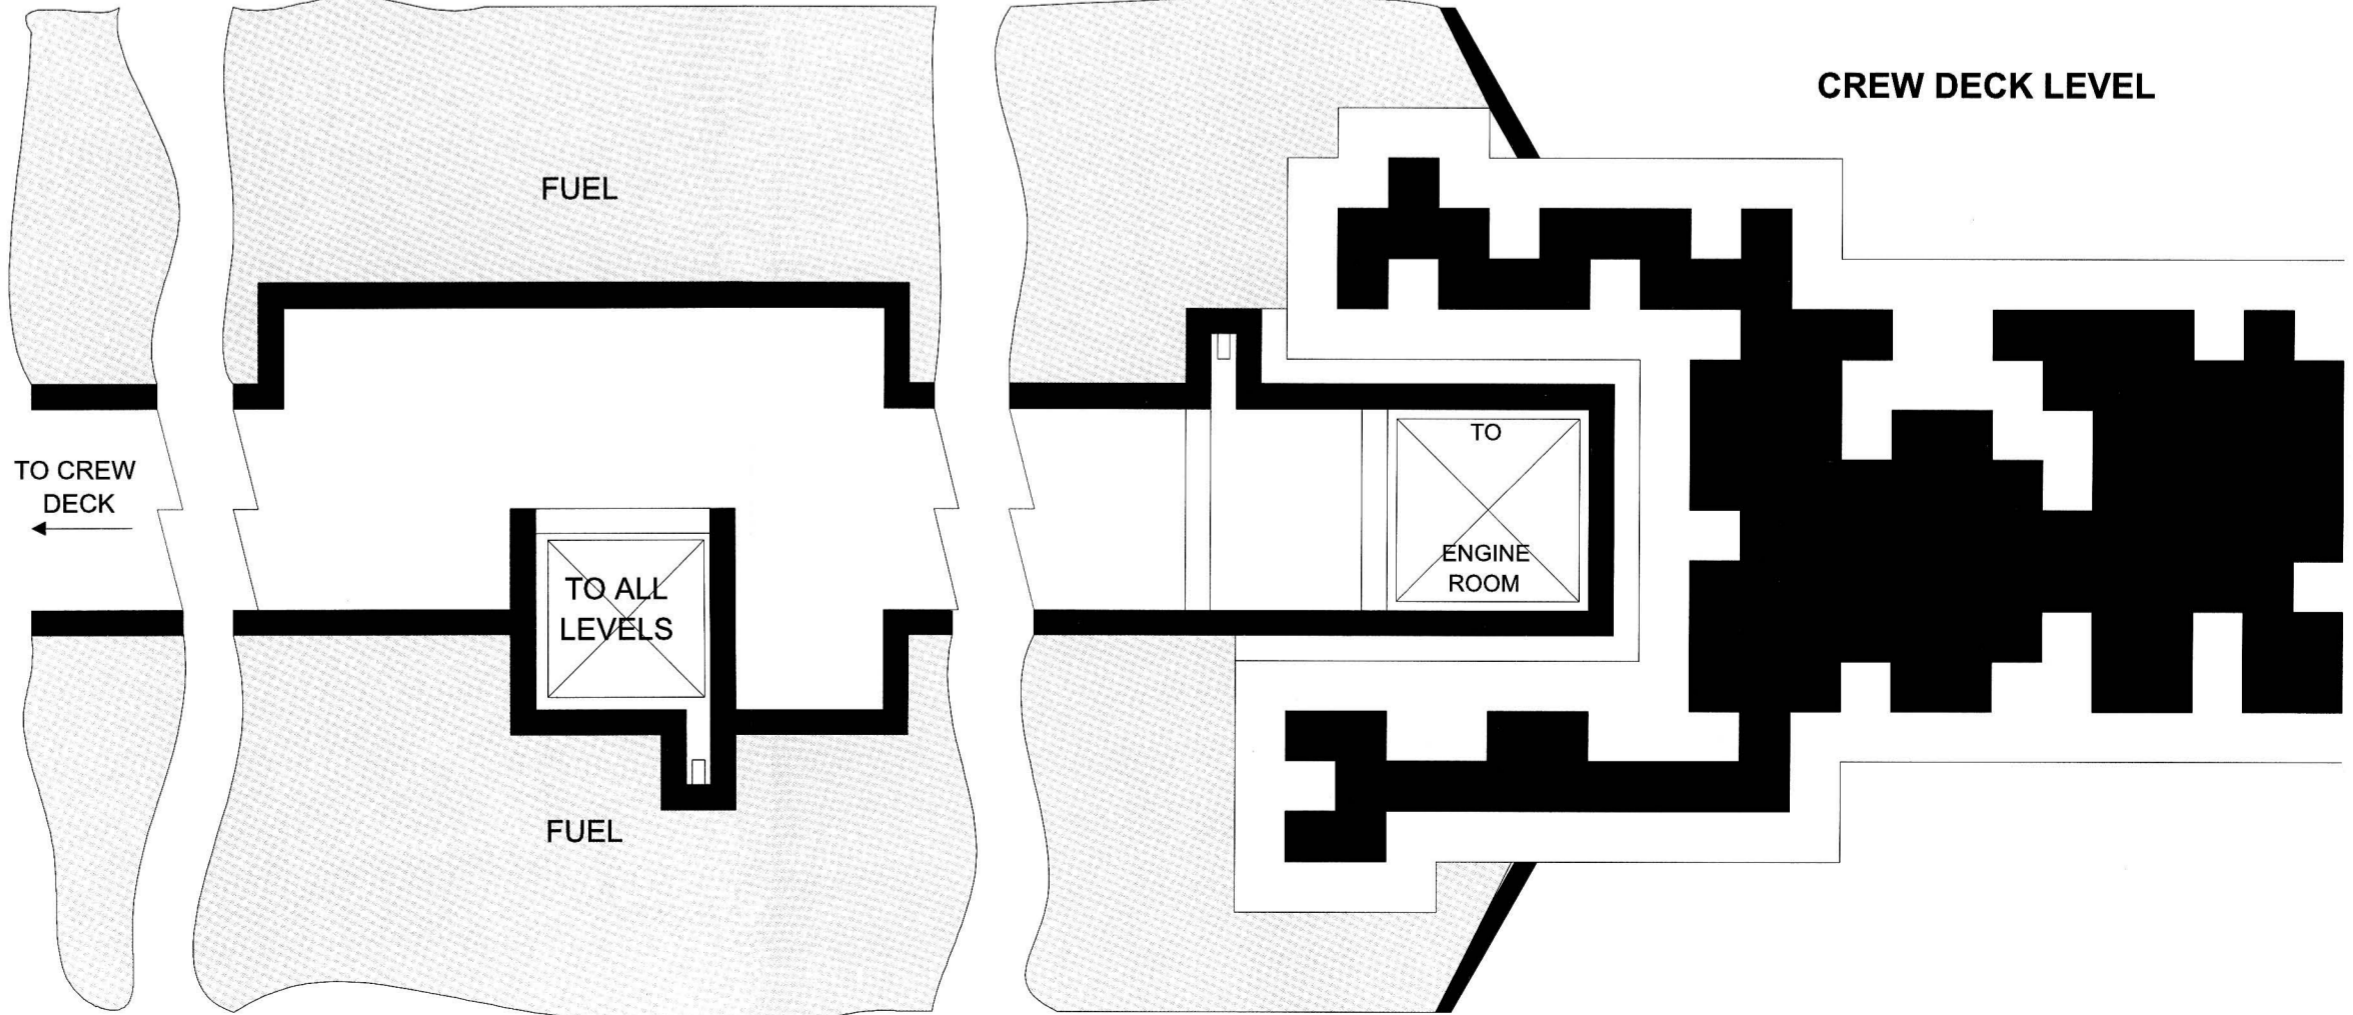

SIDE SCHEMATIC

NOBLE ARMADA™

Luxury Liner

CROSS-SECTION SCHEMATIC

CREW DECK LEVEL

LOCATED UNDER BAR AREA

Letters Of Marque: Starship Deckplans

“Hull Breach on Deck C! Boarders Have Entered the Ship!”