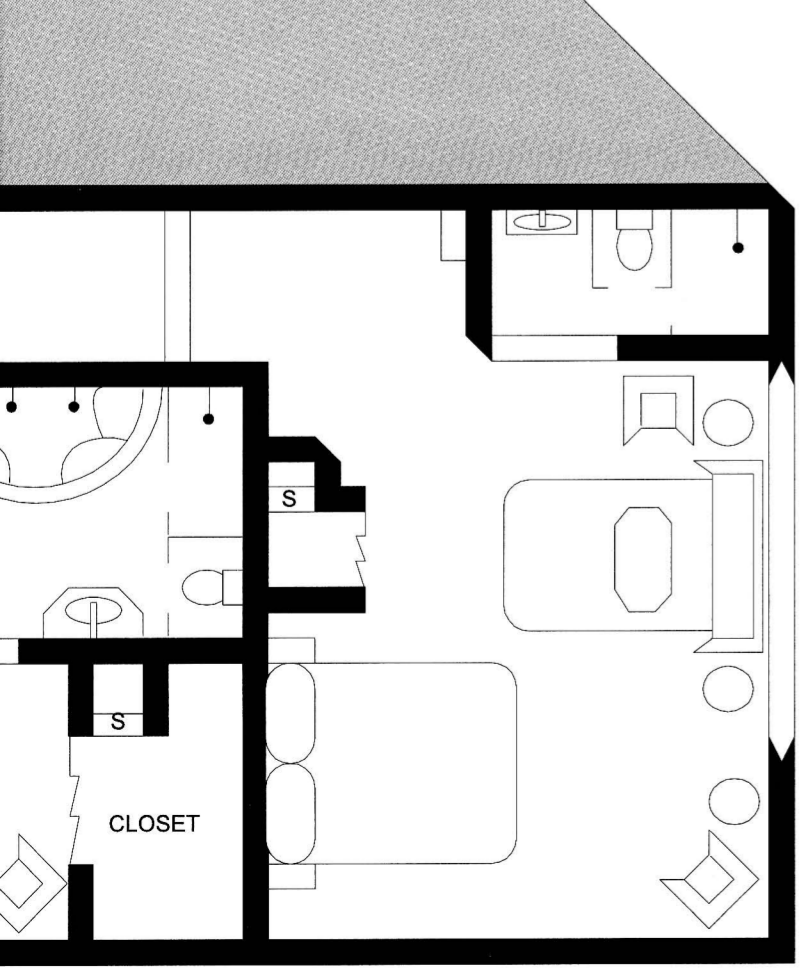

SIDE SCHEMATIC

NOBLE ARMADA™

Luxury Liner

CROSS-SECTION SCHEMATIC

CREW DECK LEVEL

LOCATED UNDER BAR AREA

Letters Of Marque: Starship Deckplans

“Hull Breach on Deck C! Boarders Have Entered the Ship!”