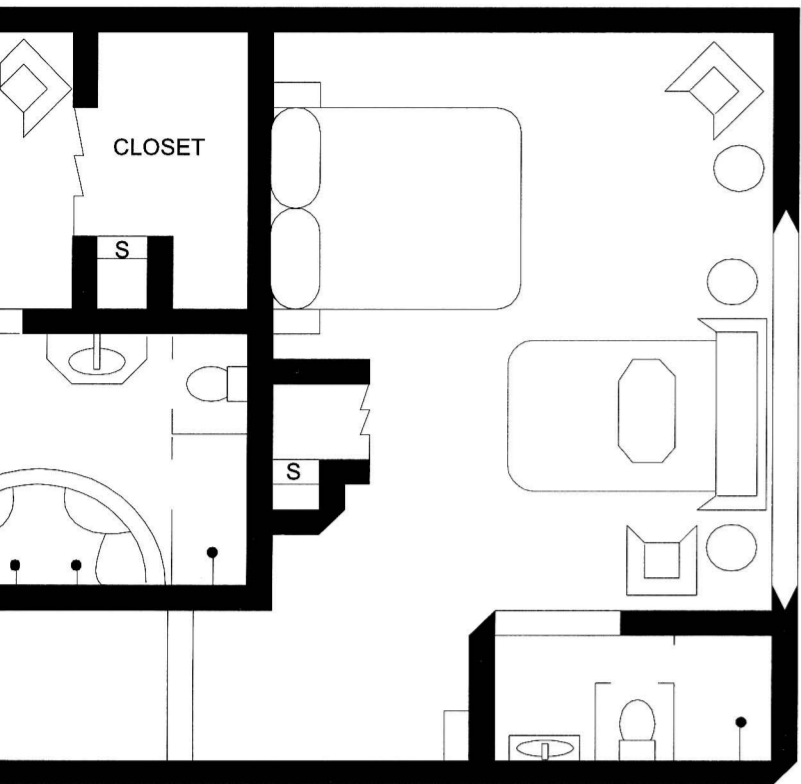

Scale: 1 inch = 2 meters

GENERAL SYMBOL KEY

	Concealed Closed		Single Bed
	Elevator		Bunk Bed
	Safe		Triple Bunk Bed
	Weapons Closet		Crew Mess
	Closet		Officers Mess
	Gunner		Marine Portal
	Pilot		Equipment Locker
	Engineer		Window
	Air Lock		Shower Head
	Marines		Ladder
	Maneuver Jets		
	Noble		
	League Captain		
Scale: 1 inch = 2 meters			

SIDE SCHEMATIC

NOBLE ARMADA™

Luxury Liner

CROSS-SECTION SCHEMATIC

CREW DECK LEVEL

LOCATED UNDER BAR AREA

Letters Of Marque: Starship Deckplans

“Hull Breach on Deck C! Boarders Have Entered the Ship!”