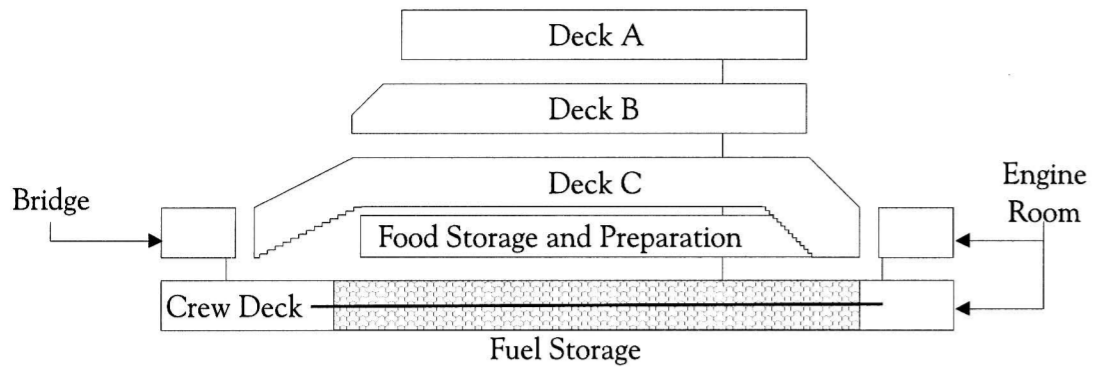

Luxury Liner

Thrust Track

2	1
---	---

Symbol Legend:

	Marauder		Launcher
	Marine		Heat Blaster
	Crew - Jet Jock		EM Pulse Gun
	Crew - Engineer		Gremlin Gun
	Crew - Gunner		Slug Gun
	Crew - Bridge		Gatling Gun
	Structure Hit		Laser
	Section's Boarding Party Limit		Blaster
	Light Meson		Grappling Gun
			Tractor Beam

SIDE SCHEMATIC

NOBLE ARMADA™

Luxury Liner

CROSS-SECTION SCHEMATIC

CREW DECK LEVEL

LOCATED UNDER BAR AREA

Letters Of Marque: Starship Deckplans

“Hull Breach on Deck C! Boarders Have Entered the Ship!”