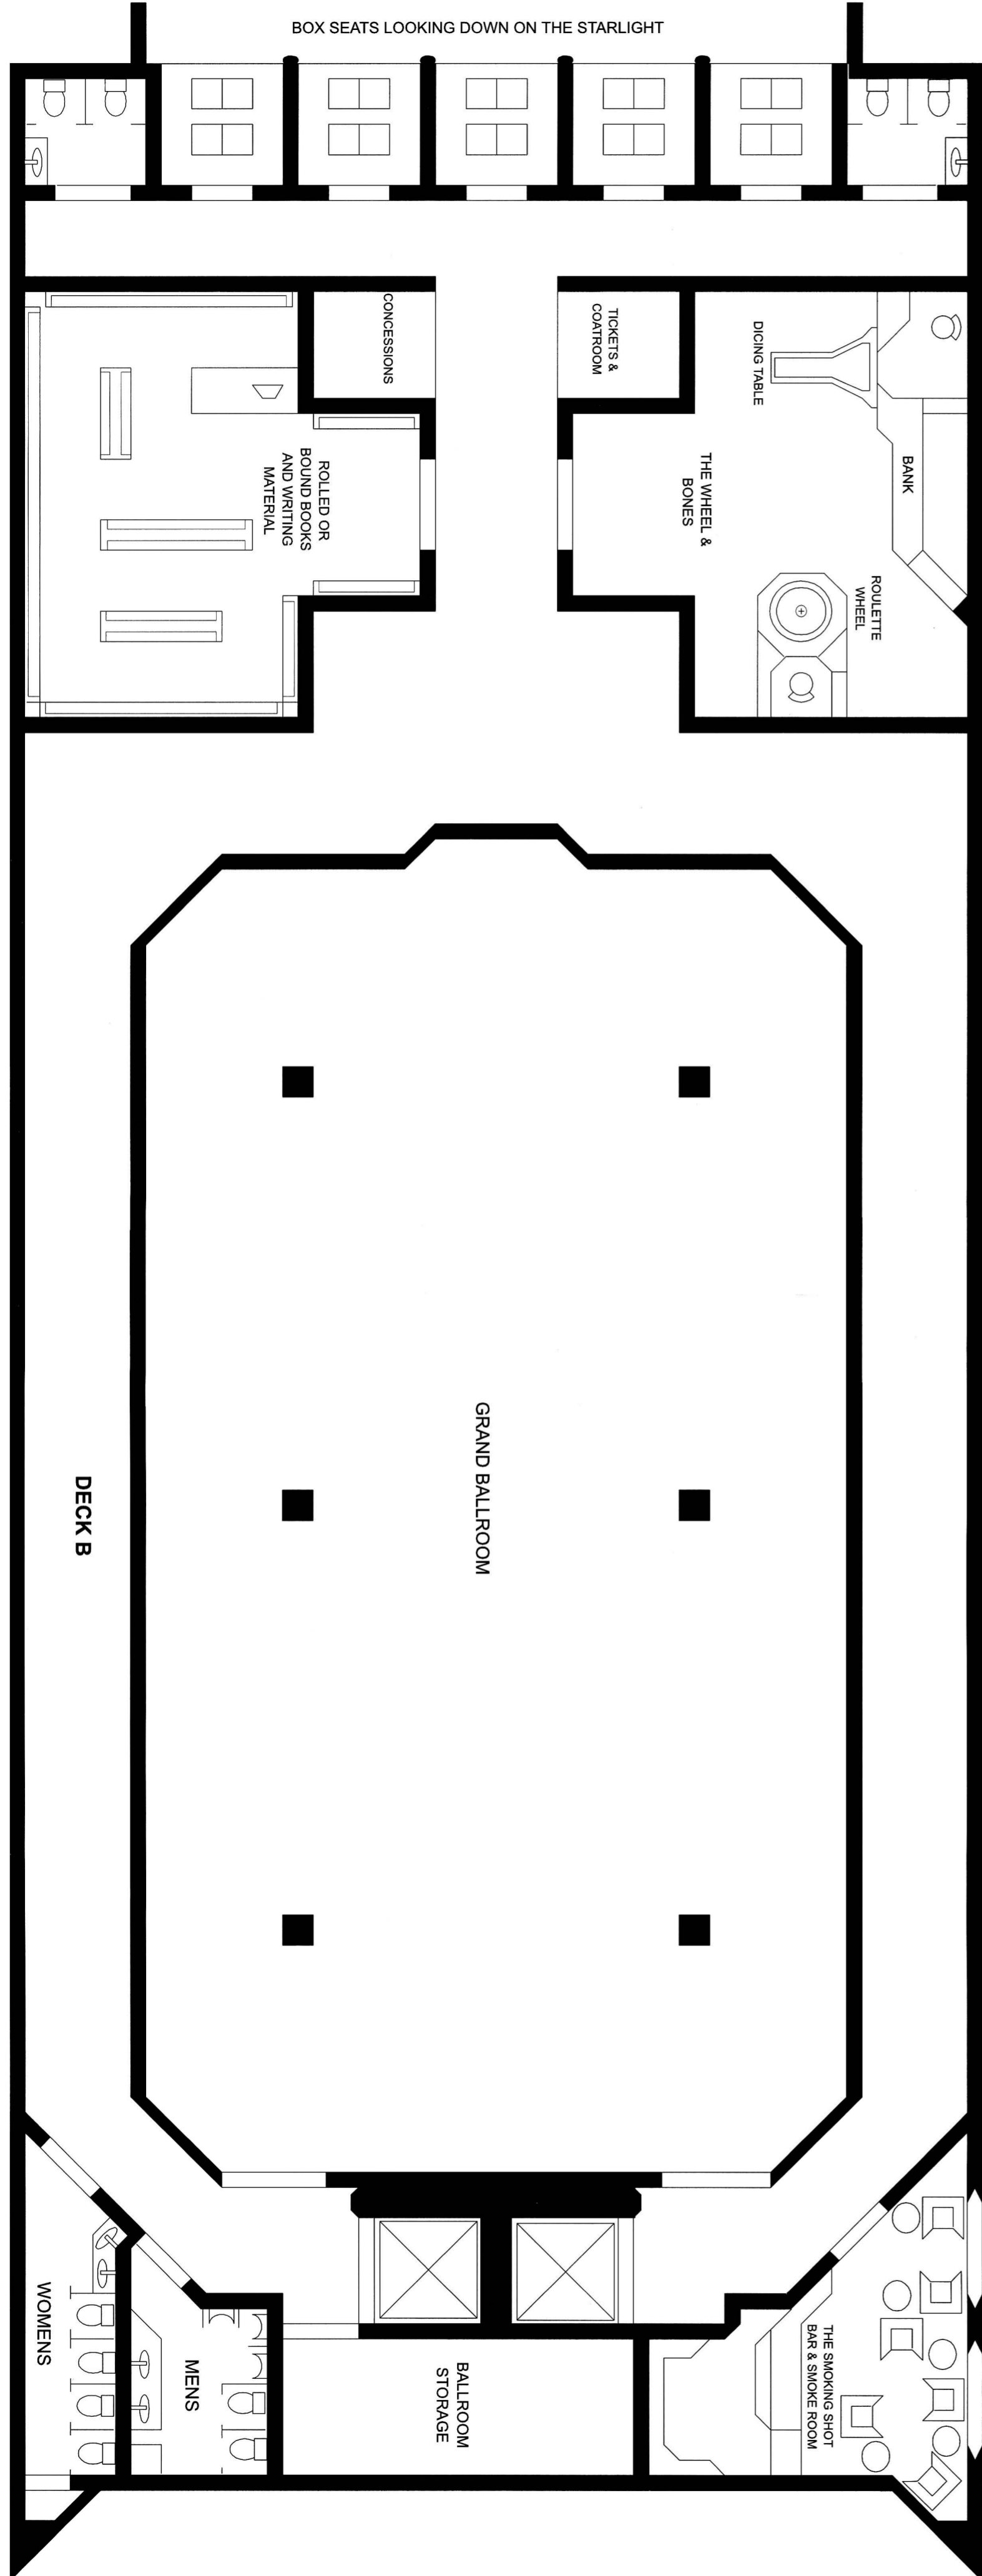

SIDE SCHEMATIC

NOBLE ARMADA™

Luxury Liner

CROSS-SECTION SCHEMATIC

CREW DECK LEVEL

LOCATED UNDER BAR AREA

Letters Of Marque: Starship Deckplans

“Hull Breach on Deck C! Boarders Have Entered the Ship!”