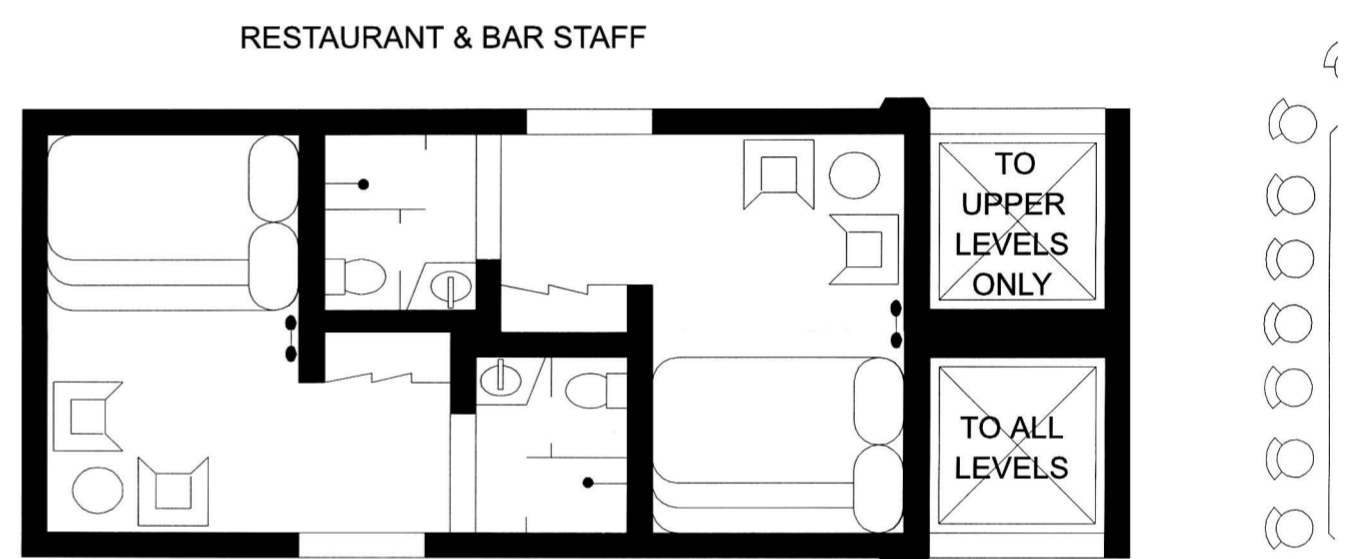

SIDE SCHEMATIC

NOBLE ARMADA™

Luxury Liner

CROSS-SECTION SCHEMATIC

CREW DECK LEVEL

LOCATED UNDER BAR AREA

Letters Of Marque: Starship Deckplans

“Hull Breach on Deck C! Boarders Have Entered the Ship!”