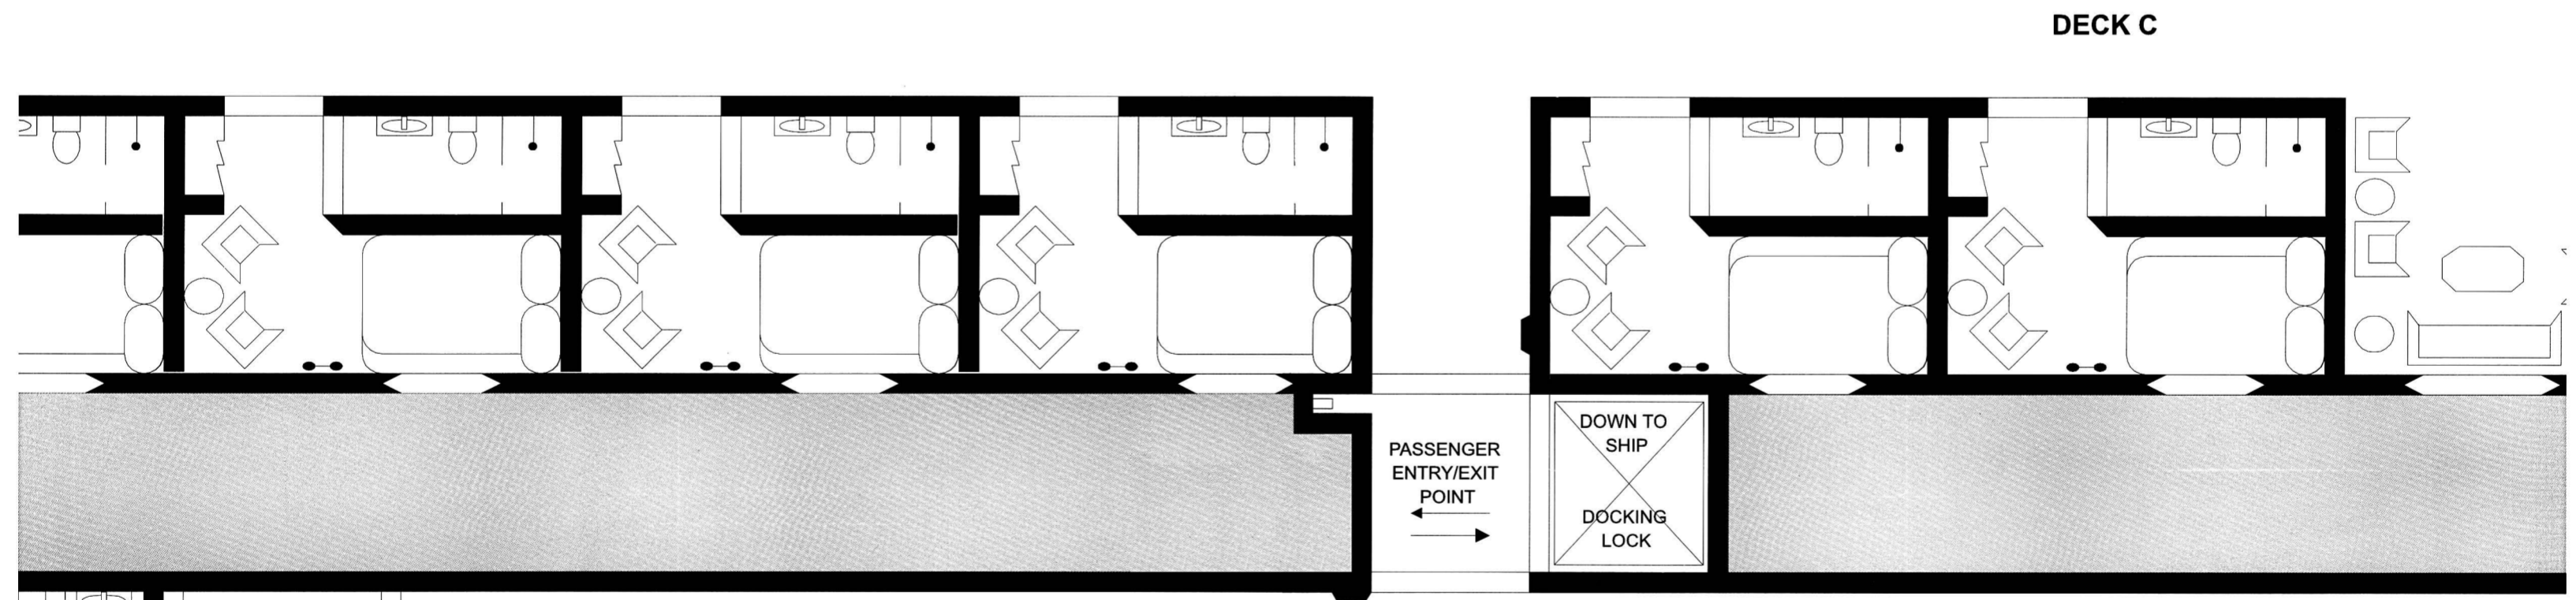

SIDE SCHEMATIC

NOBLE ARMADA™

Luxury Liner

CROSS-SECTION SCHEMATIC

CREW DECK LEVEL

LOCATED UNDER BAR AREA

Letters Of Marque: Starship Deckplans

“Hull Breach on Deck C! Boarders Have Entered the Ship!”