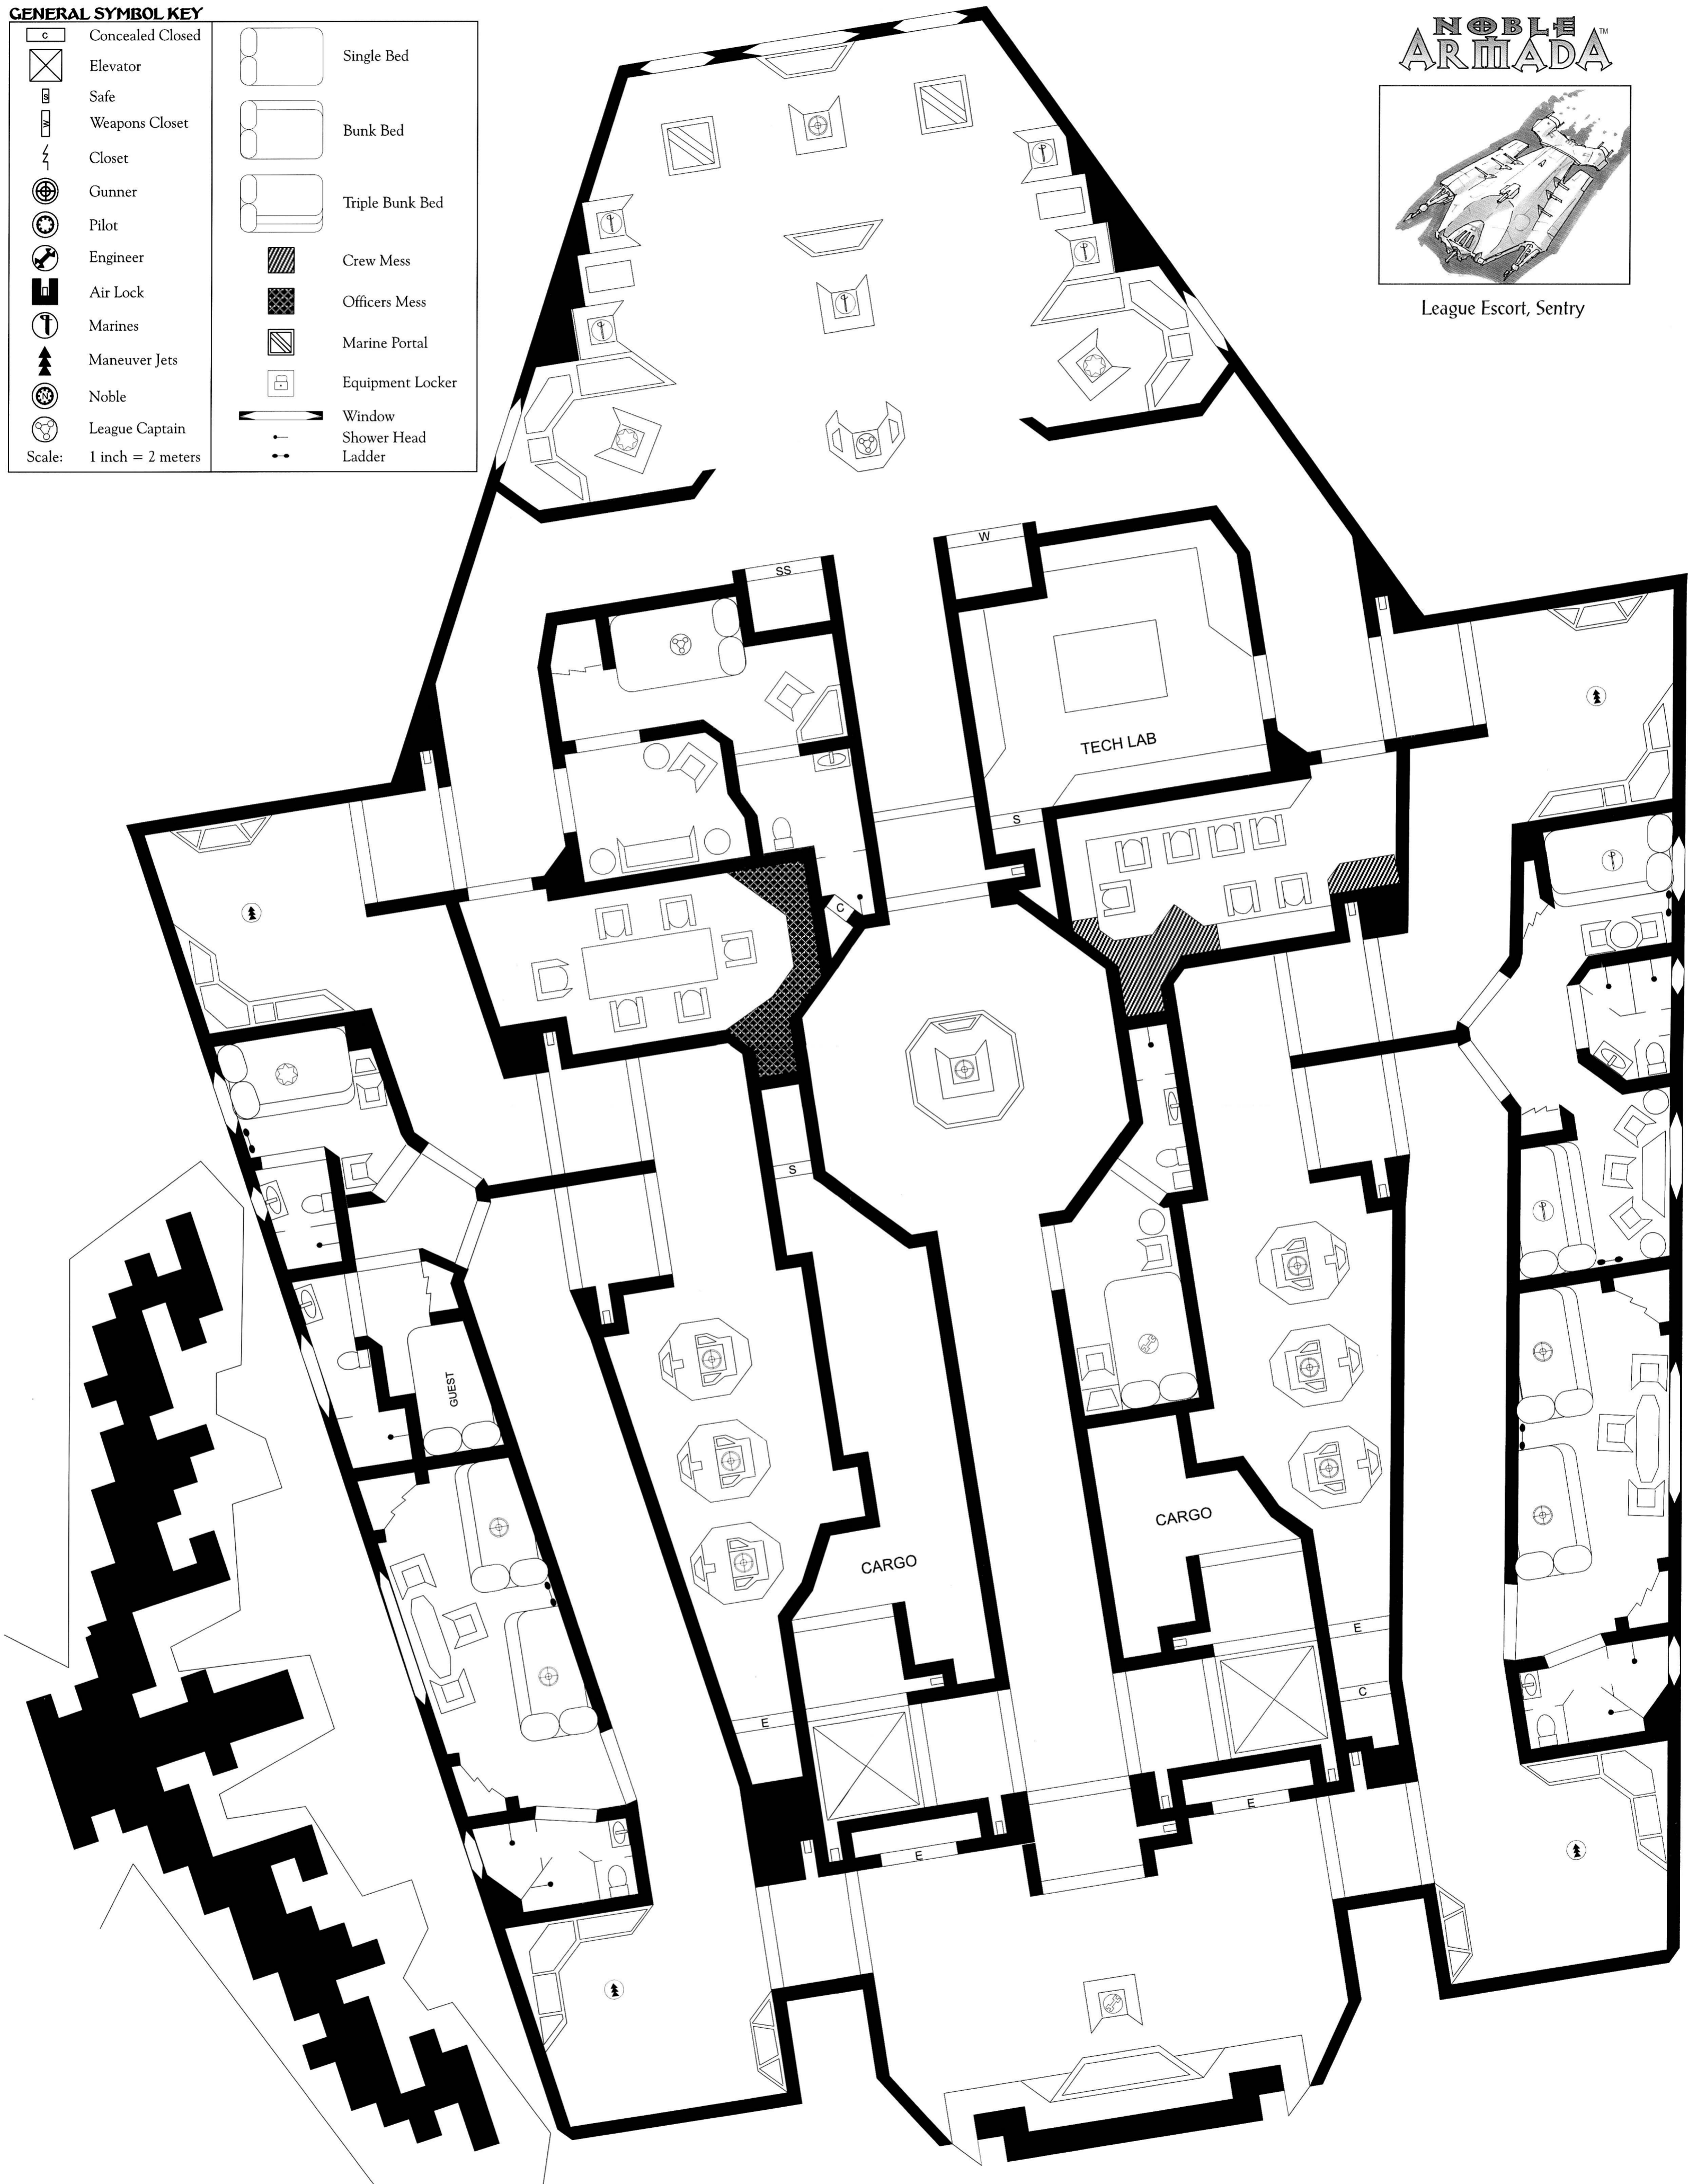

GENERAL SYMBOL KEY

	Concealed Closed		Single Bed
	Elevator		Bunk Bed
	Safe		Triple Bunk Bed
	Weapons Closet		Crew Mess
	Closet		Officers Mess
	Gunner		Marine Portal
	Pilot		Equipment Locker
	Engineer		Window
	Air Lock		Shower Head
	Marines		Ladder
	Maneuver Jets		
	Noble		
	League Captain		
Scale: 1 inch = 2 meters			

NOBLE ARMADA™