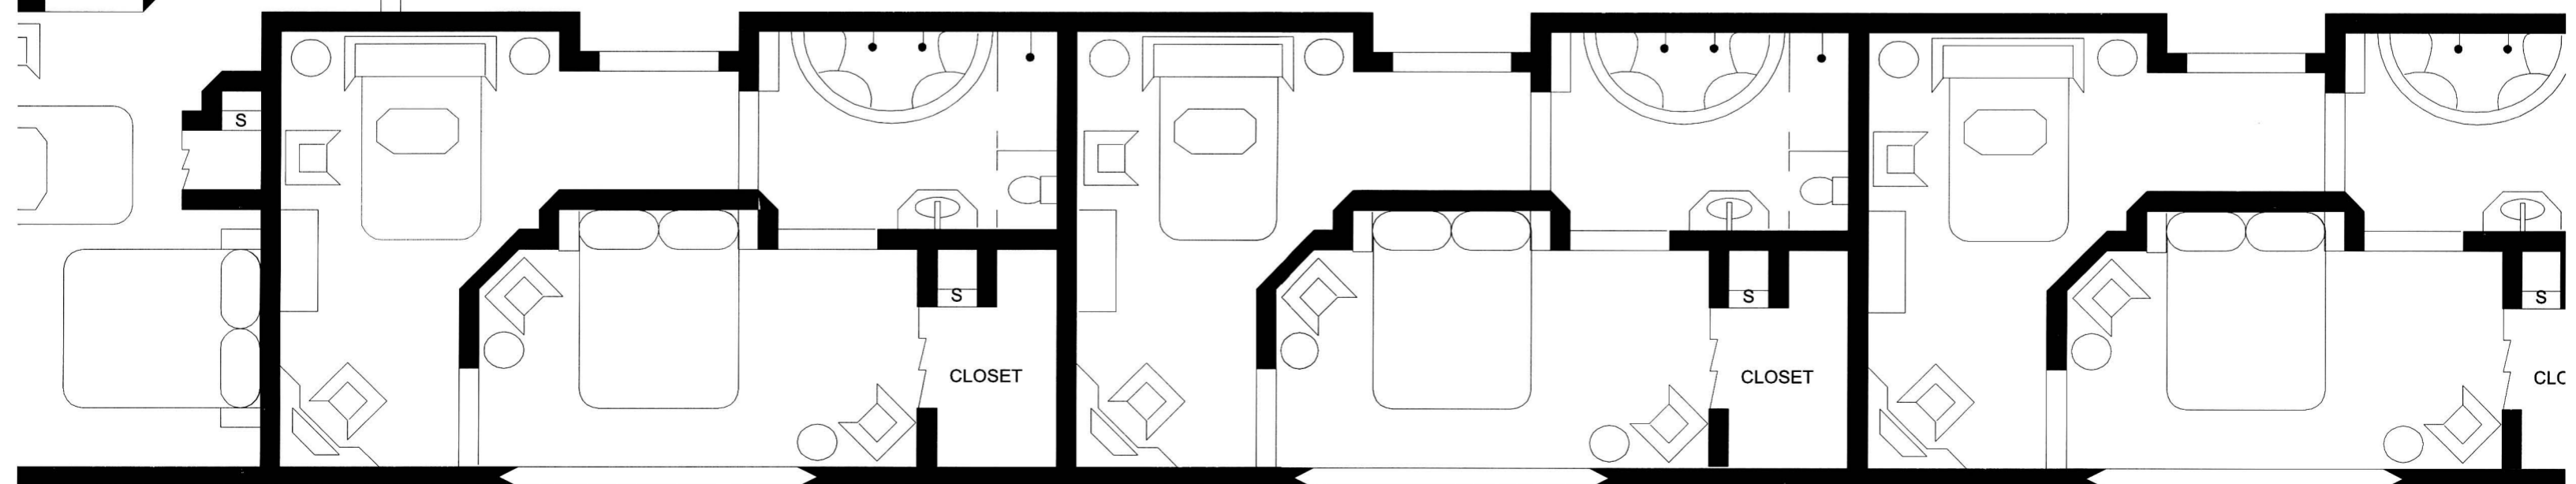

SIDE SCHEMATIC

NOBLE ARMADA™

Luxury Liner

CROSS-SECTION SCHEMATIC

CREW DECK LEVEL

LOCATED UNDER BAR AREA

Letters Of Marque: Starship Deckplans

“Hull Breach on Deck C! Boarders Have Entered the Ship!”