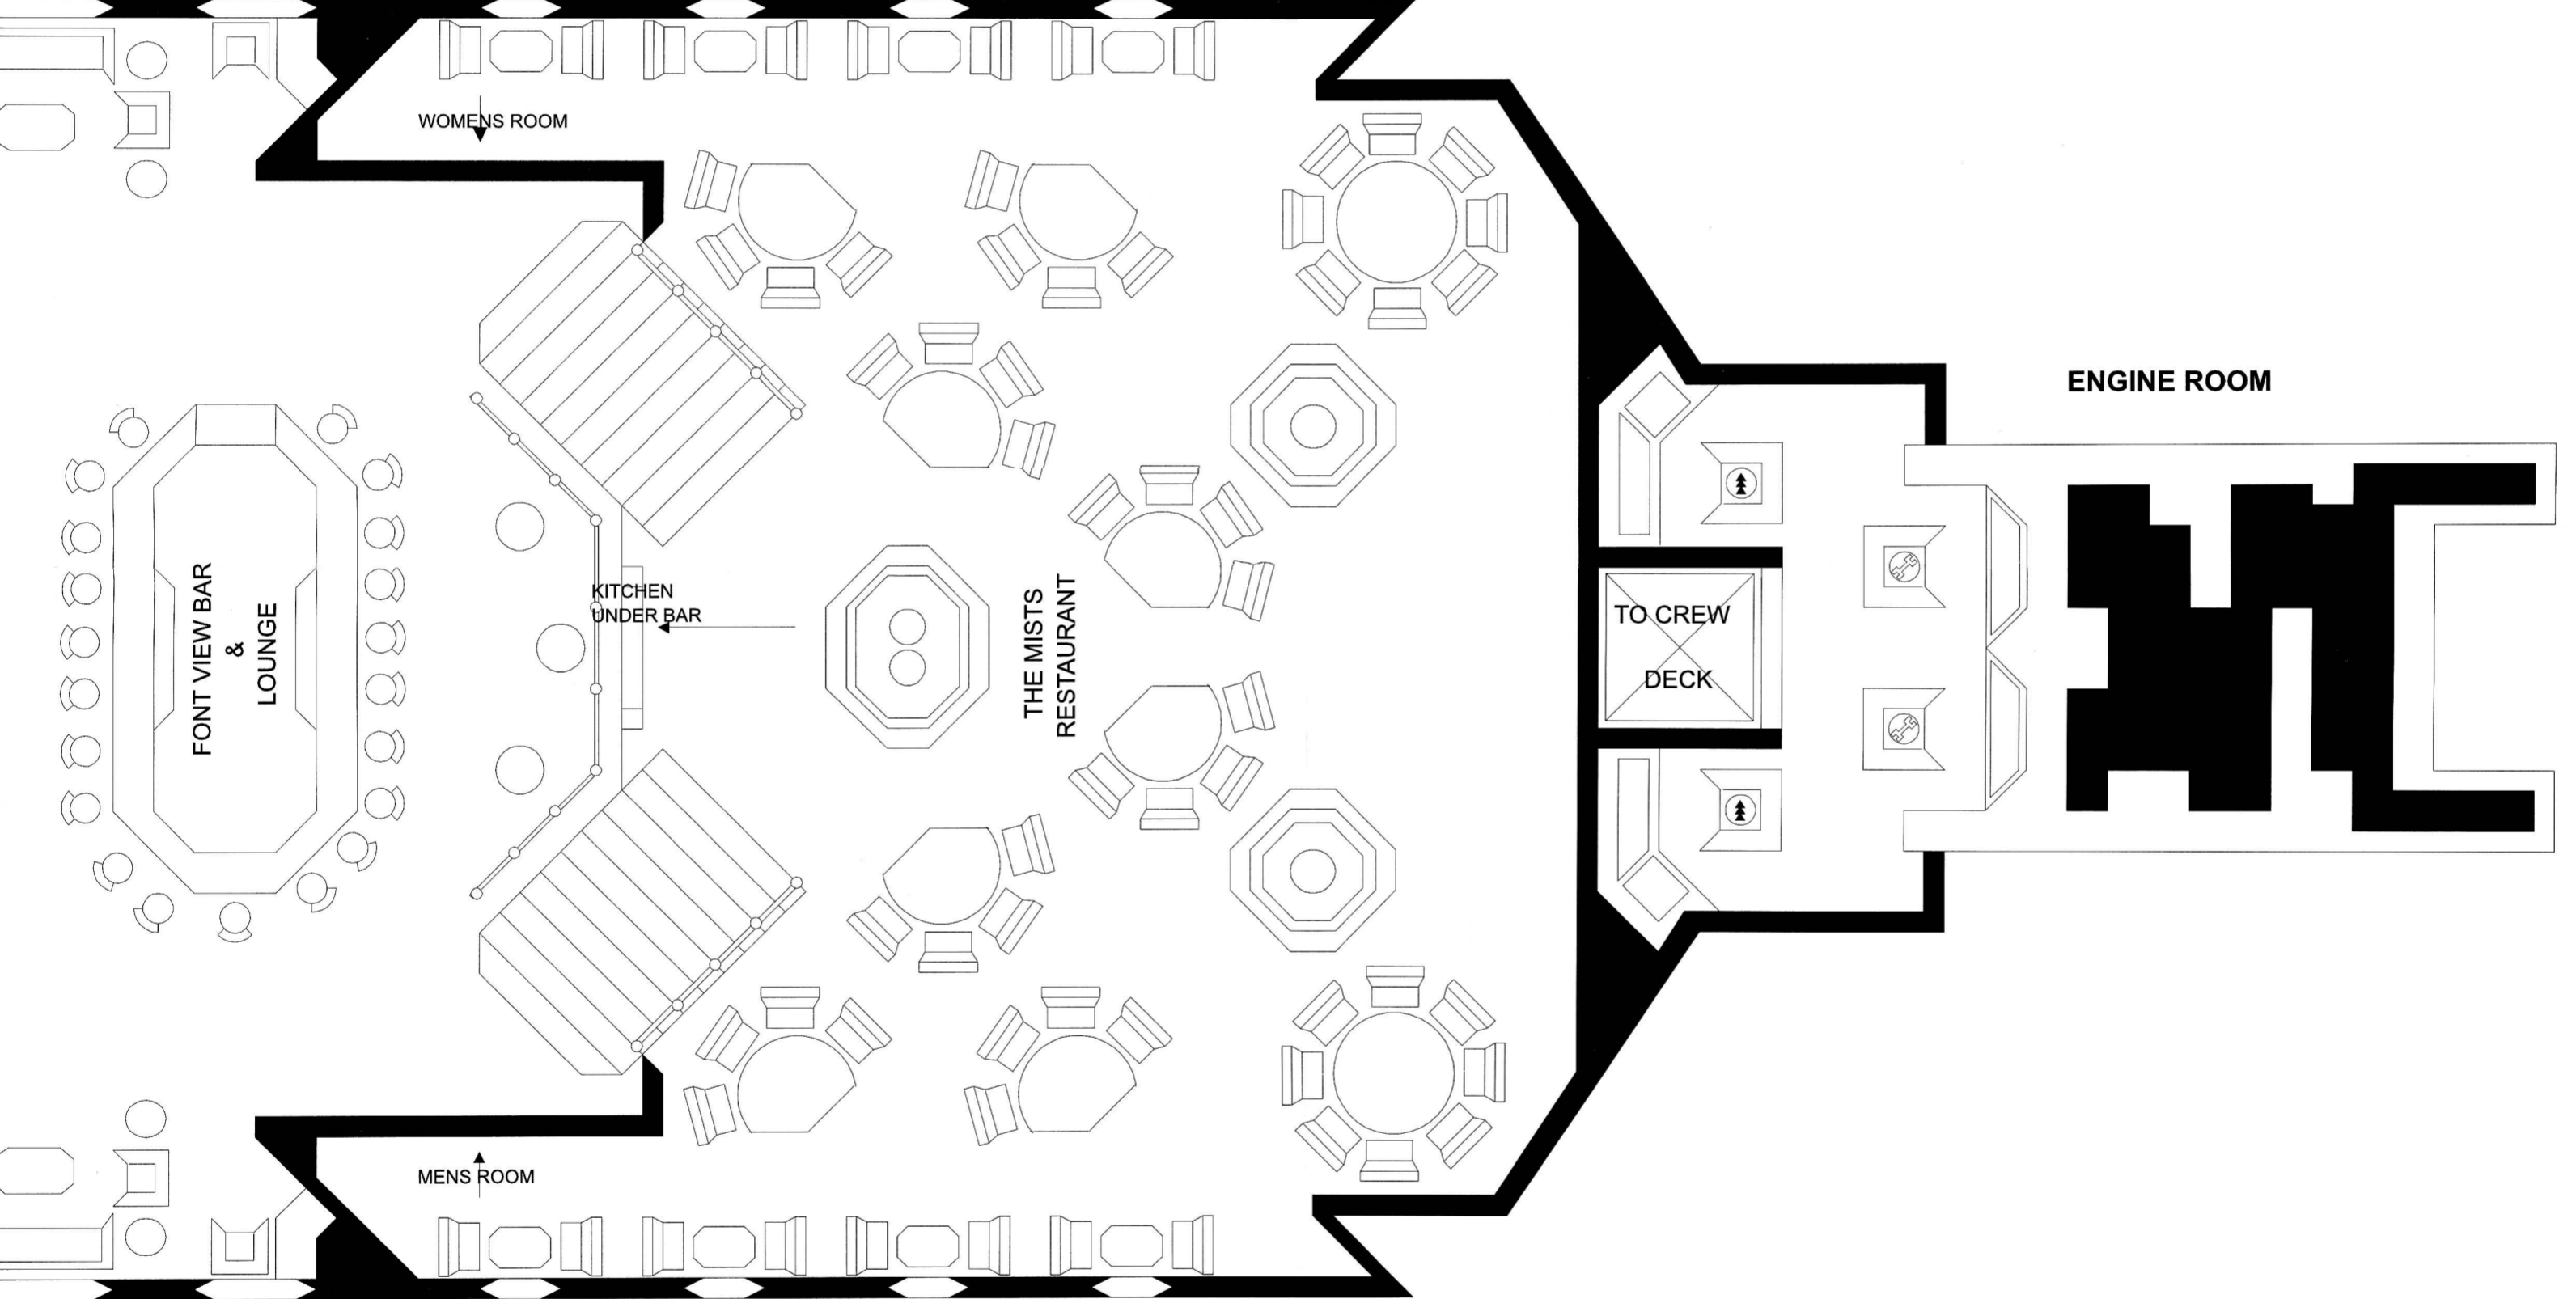

SIDE SCHEMATIC

NOBLE ARMADA™

Luxury Liner

CROSS-SECTION SCHEMATIC

CREW DECK LEVEL

LOCATED UNDER BAR AREA

Letters Of Marque: Starship Deckplans

“Hull Breach on Deck C! Boarders Have Entered the Ship!”