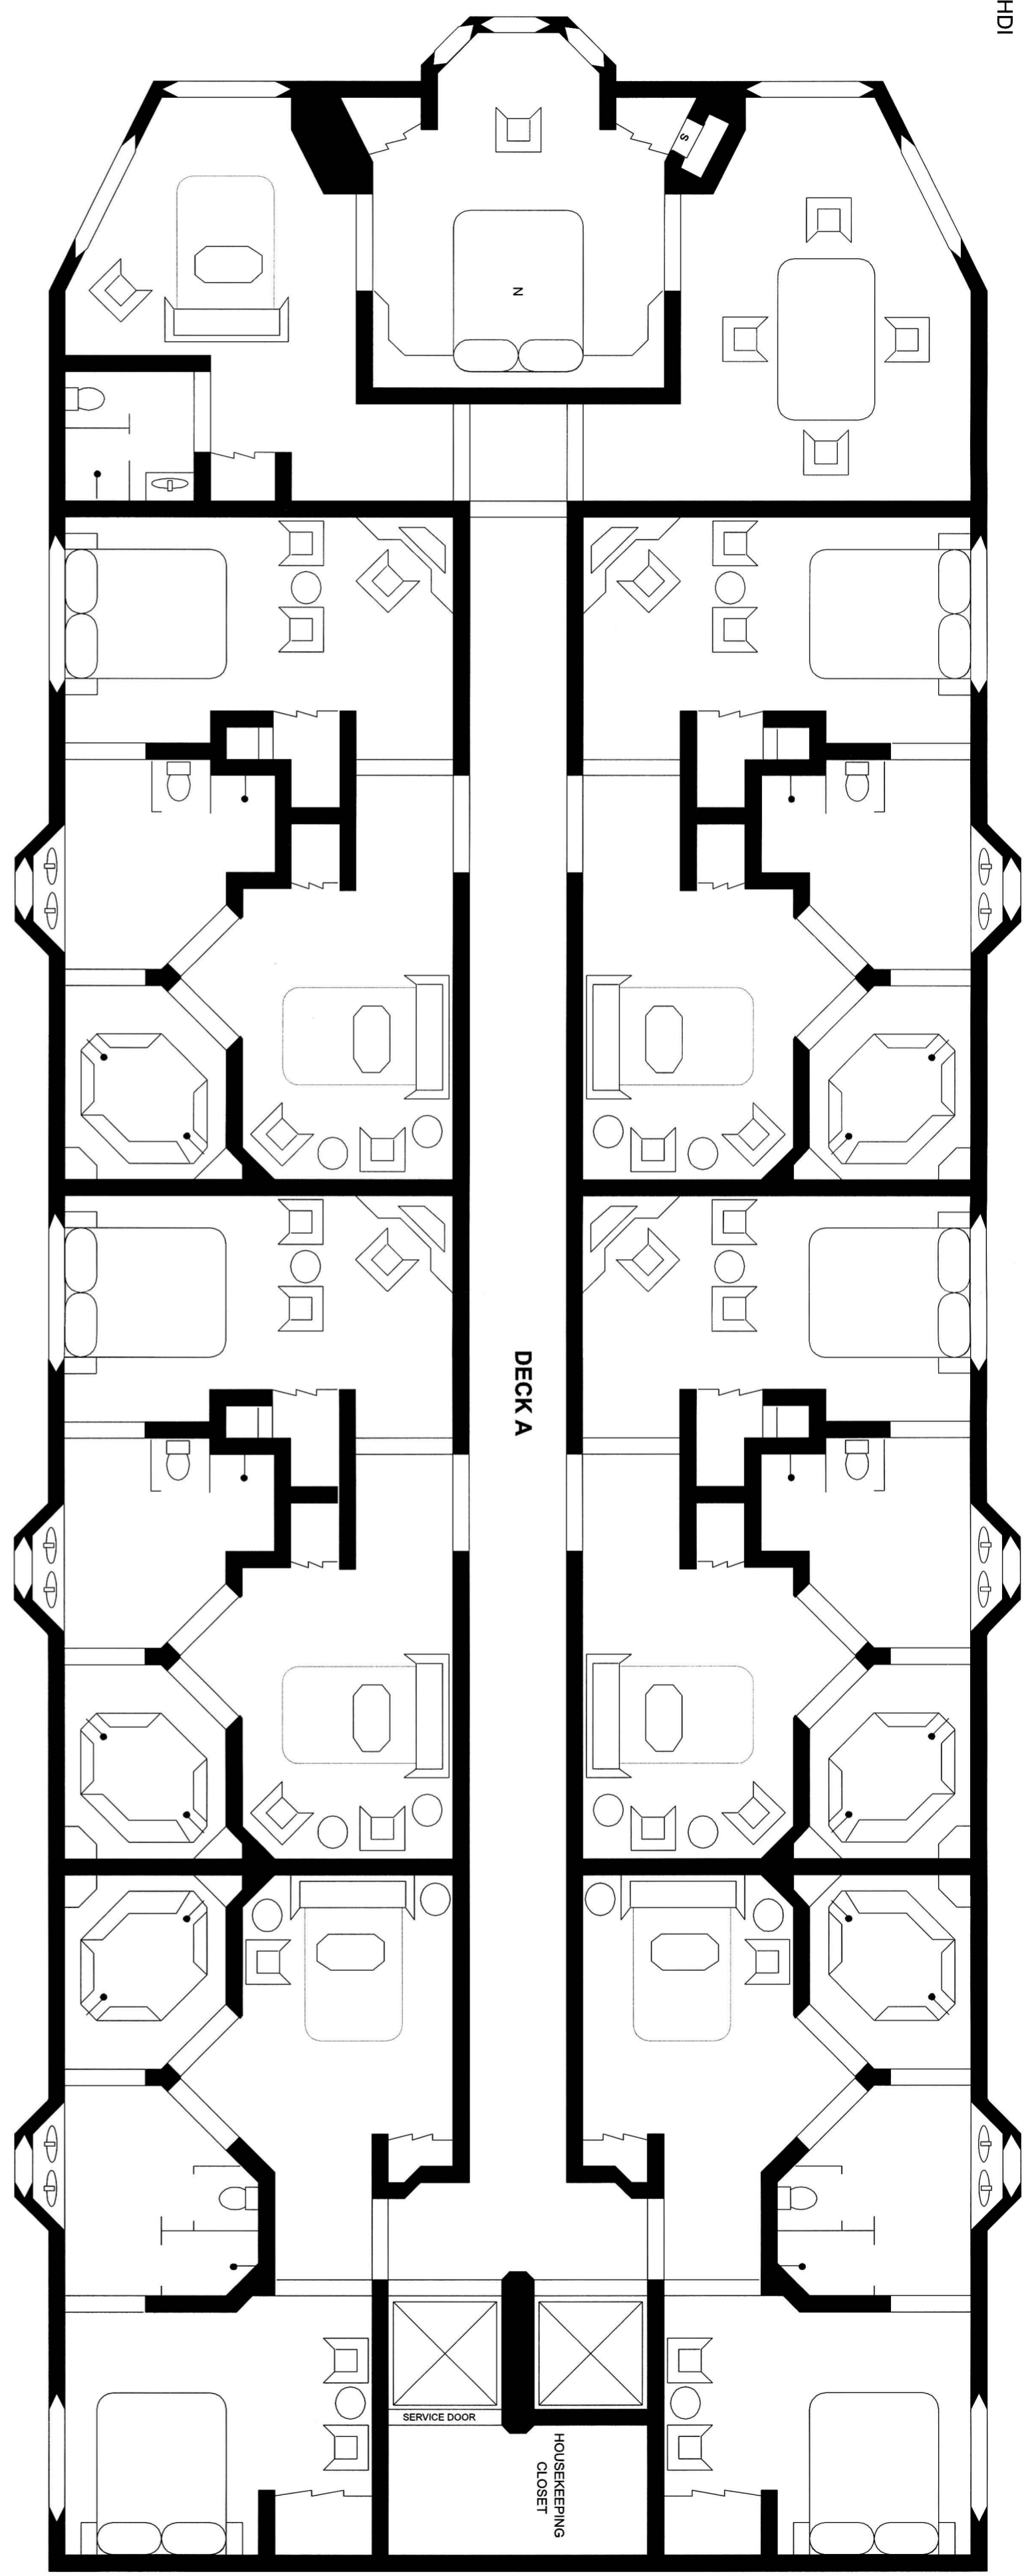

Scale: 1 inch = 2 meters

GENERAL SYMBOL KEY

	Concealed Closed		Single Bed
	Elevator		Bunk Bed
	Safe		Triple Bunk Bed
	Weapons Closet		Crew Mess
	Closet		Officers Mess
	Gunner		Marine Portal
	Pilot		Equipment Locker
	Engineer		Window
	Air Lock		Shower Head
	Marines		Ladder
	Maneuver Jets		
	Noble		
	League Captain		
Scale: 1 inch = 2 meters			

SIDE SCHEMATIC

NOBLE ARMADA™

Luxury Liner

CROSS-SECTION SCHEMATIC

CREW DECK LEVEL

LOCATED UNDER BAR AREA

Letters Of Marque: Starship Deckplans

“Hull Breach on Deck C! Boarders Have Entered the Ship!”