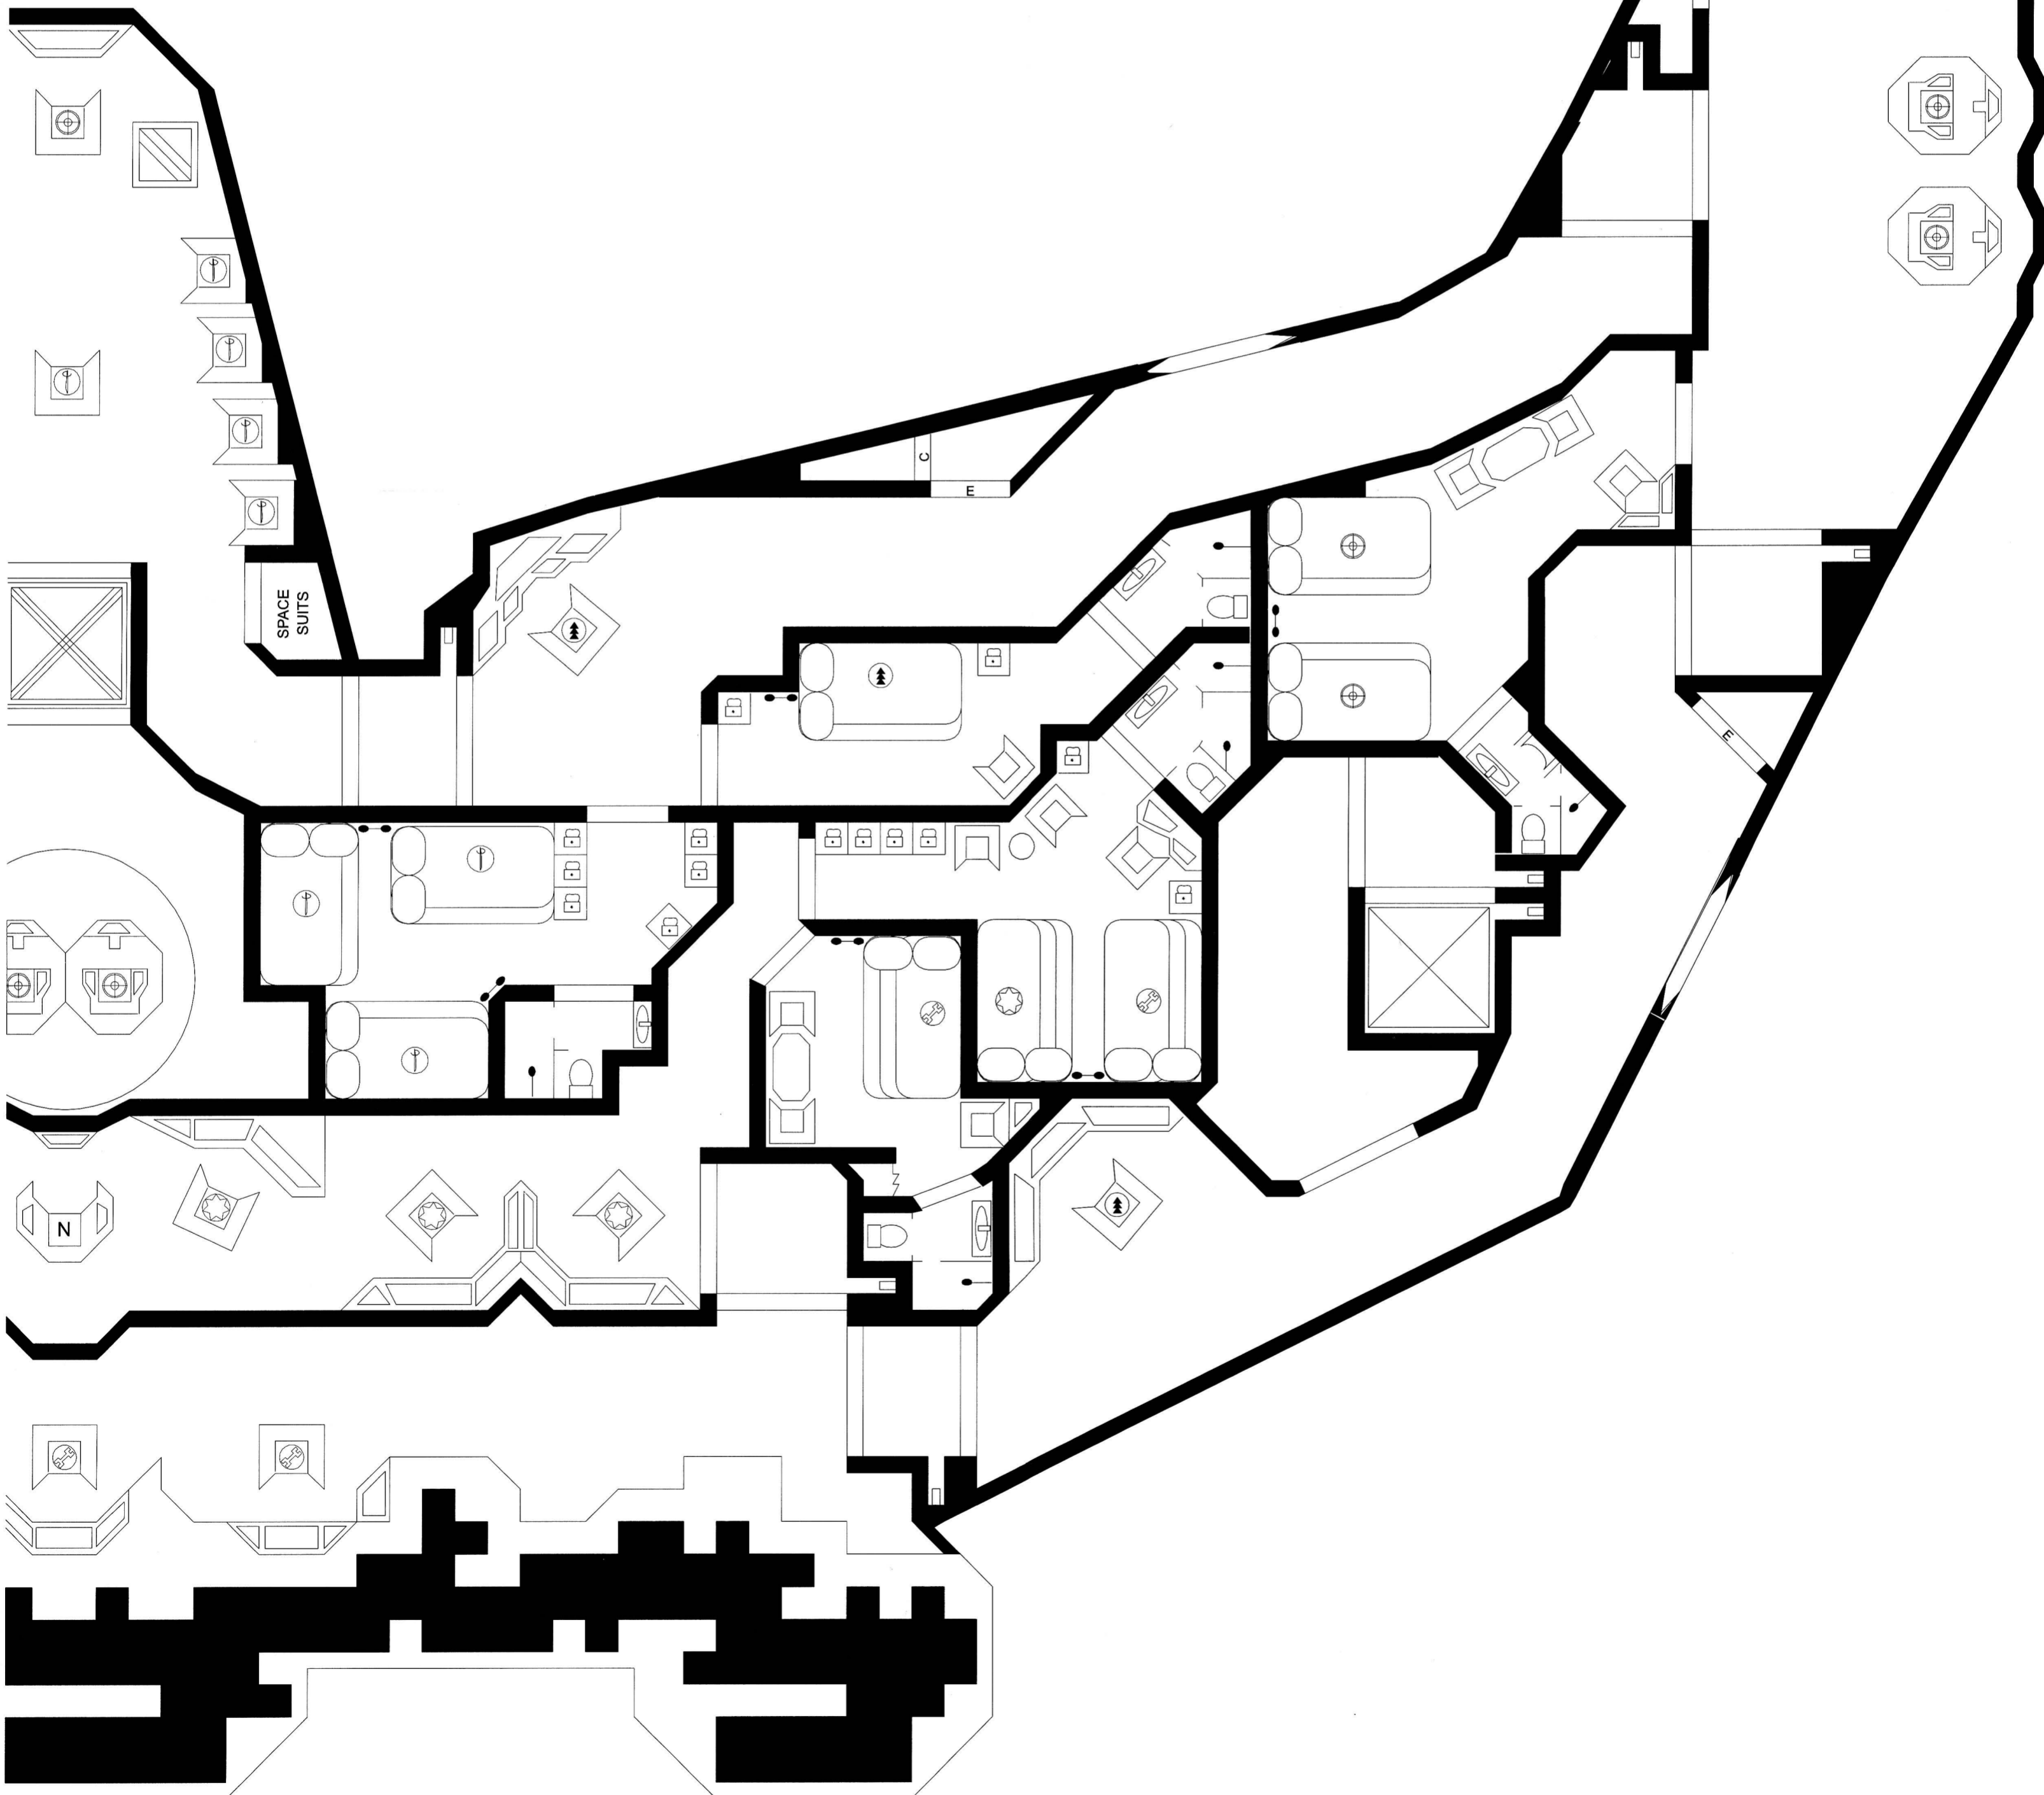

Approved for use with
TRAVELLER®

Letters Of Marque: Starship Deckplans

League *Sentry* escort

Decados *Mantis* frigate

al-Malik *Odyssey* explorer

Hawkwood *Hornet* frigate

Luxury Liner

**NOBLE
ARMADA**

FADING SUNS

NOBLE ARMADA™

Al-Malik Explorer, Odyssey

GENERAL SYMBOL KEY

	Concealed Closed		Single Bed
	Elevator		Bunk Bed
	Safe		Triple Bunk Bed
	Weapons Closet		Crew Mess
	Closet		Officers Mess
	Gunner		Marine Portal
	Pilot		Equipment Locker
	Engineer		Window
	Air Lock		Shower Head
	Marines		Ladder
	Maneuver Jets		
	Noble		
	League Captain		
Scale: 1 inch = 2 meters			

NOBLE ARMADA™

Decados Frigate, Mantis

GENERAL SYMBOL KEY

	Concealed Closed		Single Bed
	Elevator		Bunk Bed
	Safe		Triple Bunk Bed
	Weapons Closet		Crew Mess
	Closet		Officers Mess
	Gunner		Marine Portal
	Pilot		Equipment Locker
	Engineer		Window
	Air Lock		Shower Head
	Marines		Ladder
	Maneuver Jets		
	Noble		
	League Captain		
Scale: 1 inch = 2 meters			