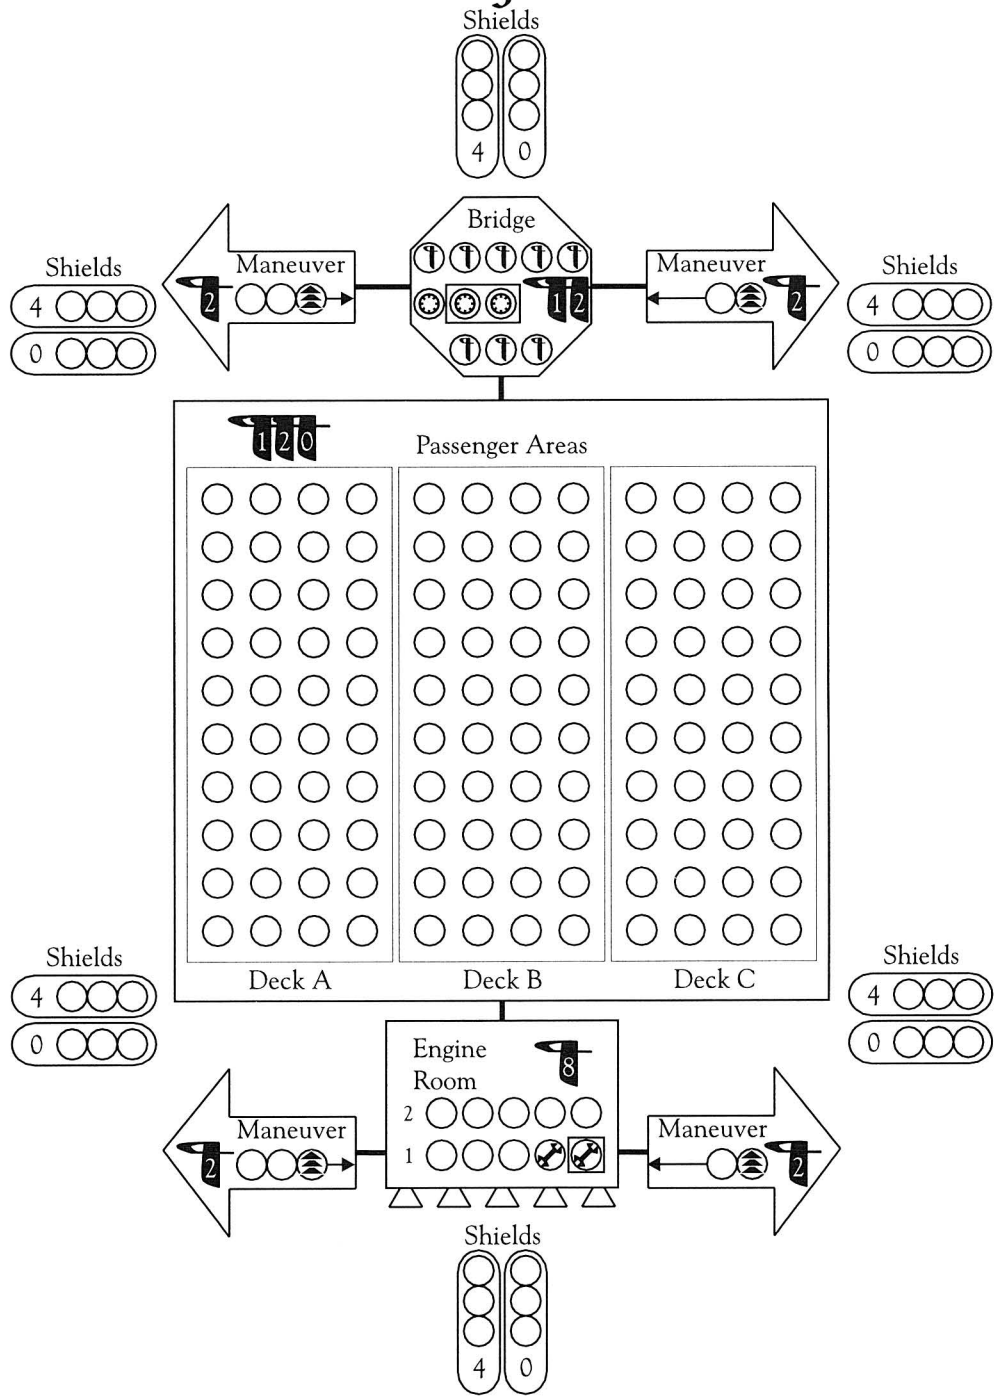

Ship Traits:

Void Hull (Not Streamlined)	
Size Class	15
Point Value	10
Maximum Speeds:	
Full Shields	8
½ Shields	4
No Shields	0
Starting Thrust Rating	2
Maneuver Speed	2
Battle Shields	0
Crew	9
Marines	8
Launch Rate	2
Minimum Bridge	2
Minimum Engine	1

Damage Chart:

(If aimed at ship systems:)

Front	
1 - 10	Cargo Hold
11 - 17	Bridge
18 - 20	Maneuver
Side	
1 - 4	Bridge
5 - 8	Maneuver
9 - 17	Engine Room
18 - 20	Cargo Hold
Rear	
1 - 1	Bridge
2 - 6	Maneuver
7 - 17	Engine Room
18 - 20	Cargo Hold
Cargo Area	
(If targeted instead of ship)	
1 - 6	Deck A
7 - 11	Deck B
12 - 17	Deck C
18 - 20	Roll on relevant ship systems chart above

Luxury Liner

Thrust Track

2	1

Symbol Legend:

	Marauder		Launcher
	Marine		Heat Blaster
	Crew - Jet Jock		EM Pulse Gun
	Crew - Engineer		Gremlin Gun
	Crew - Gunner		Slug Gun
	Crew - Bridge		Gatling Gun
	Structure Hit		Laser
	Section's Boarding Party Limit		Blaster
	Light Meson		Grappling Gun
			Tractor Beam