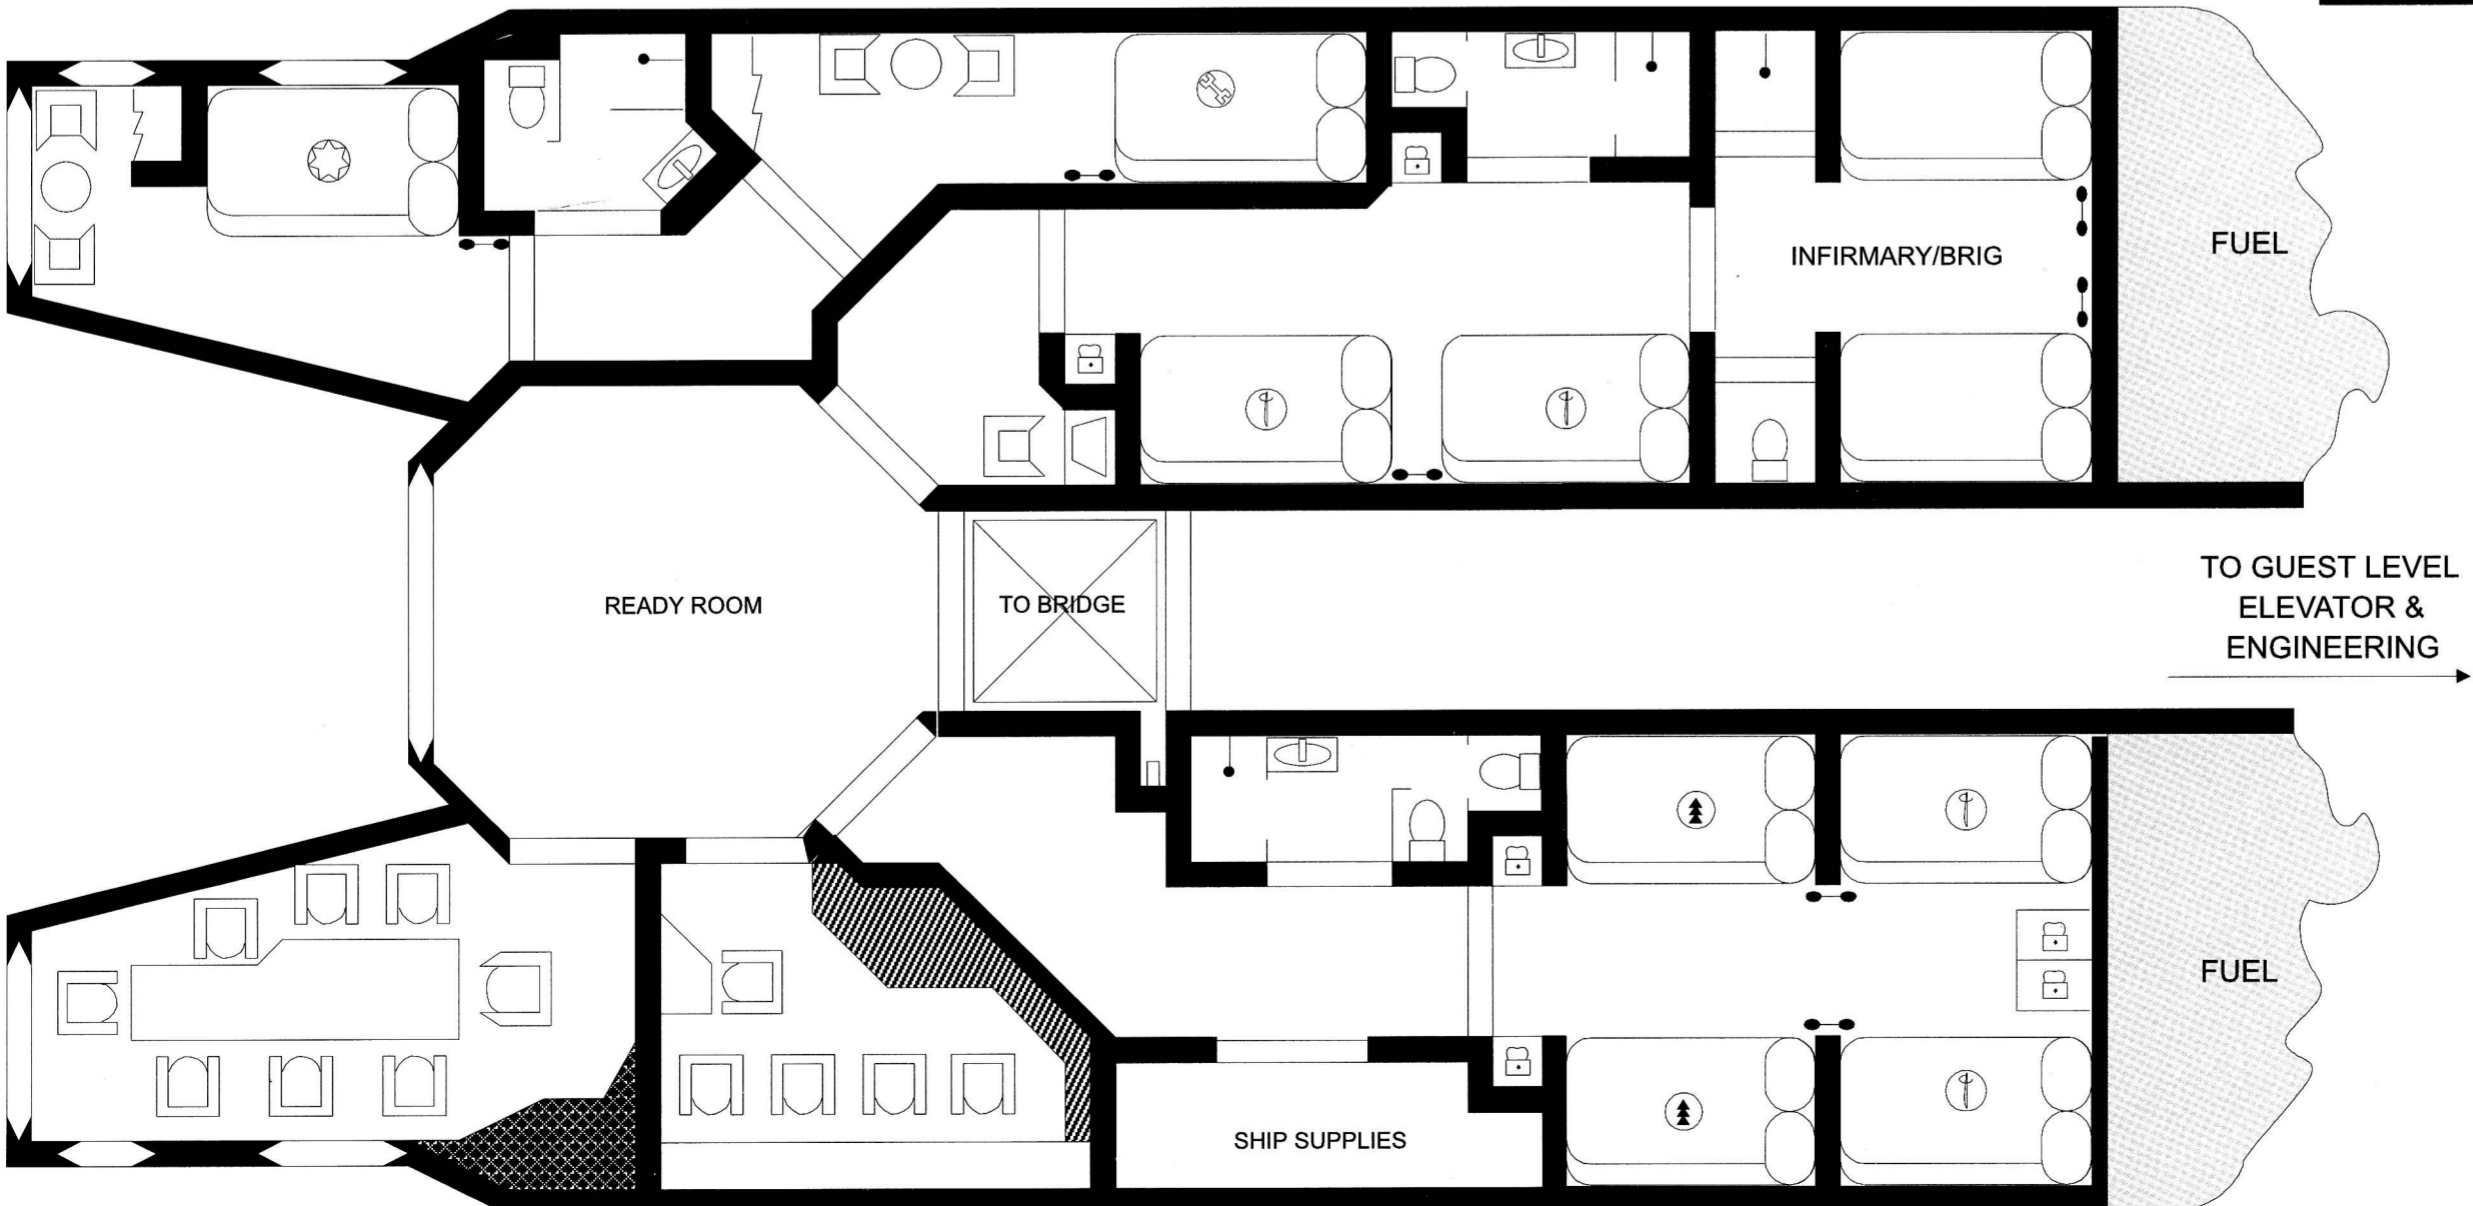

SIDE SCHEMATIC

NOBLE ARMADA™

Luxury Liner

CROSS-SECTION SCHEMATIC

CREW DECK LEVEL

LOCATED UNDER BAR AREA

Letters Of Marque: Starship Deckplans

“Hull Breach on Deck C! Boarders Have Entered the Ship!”