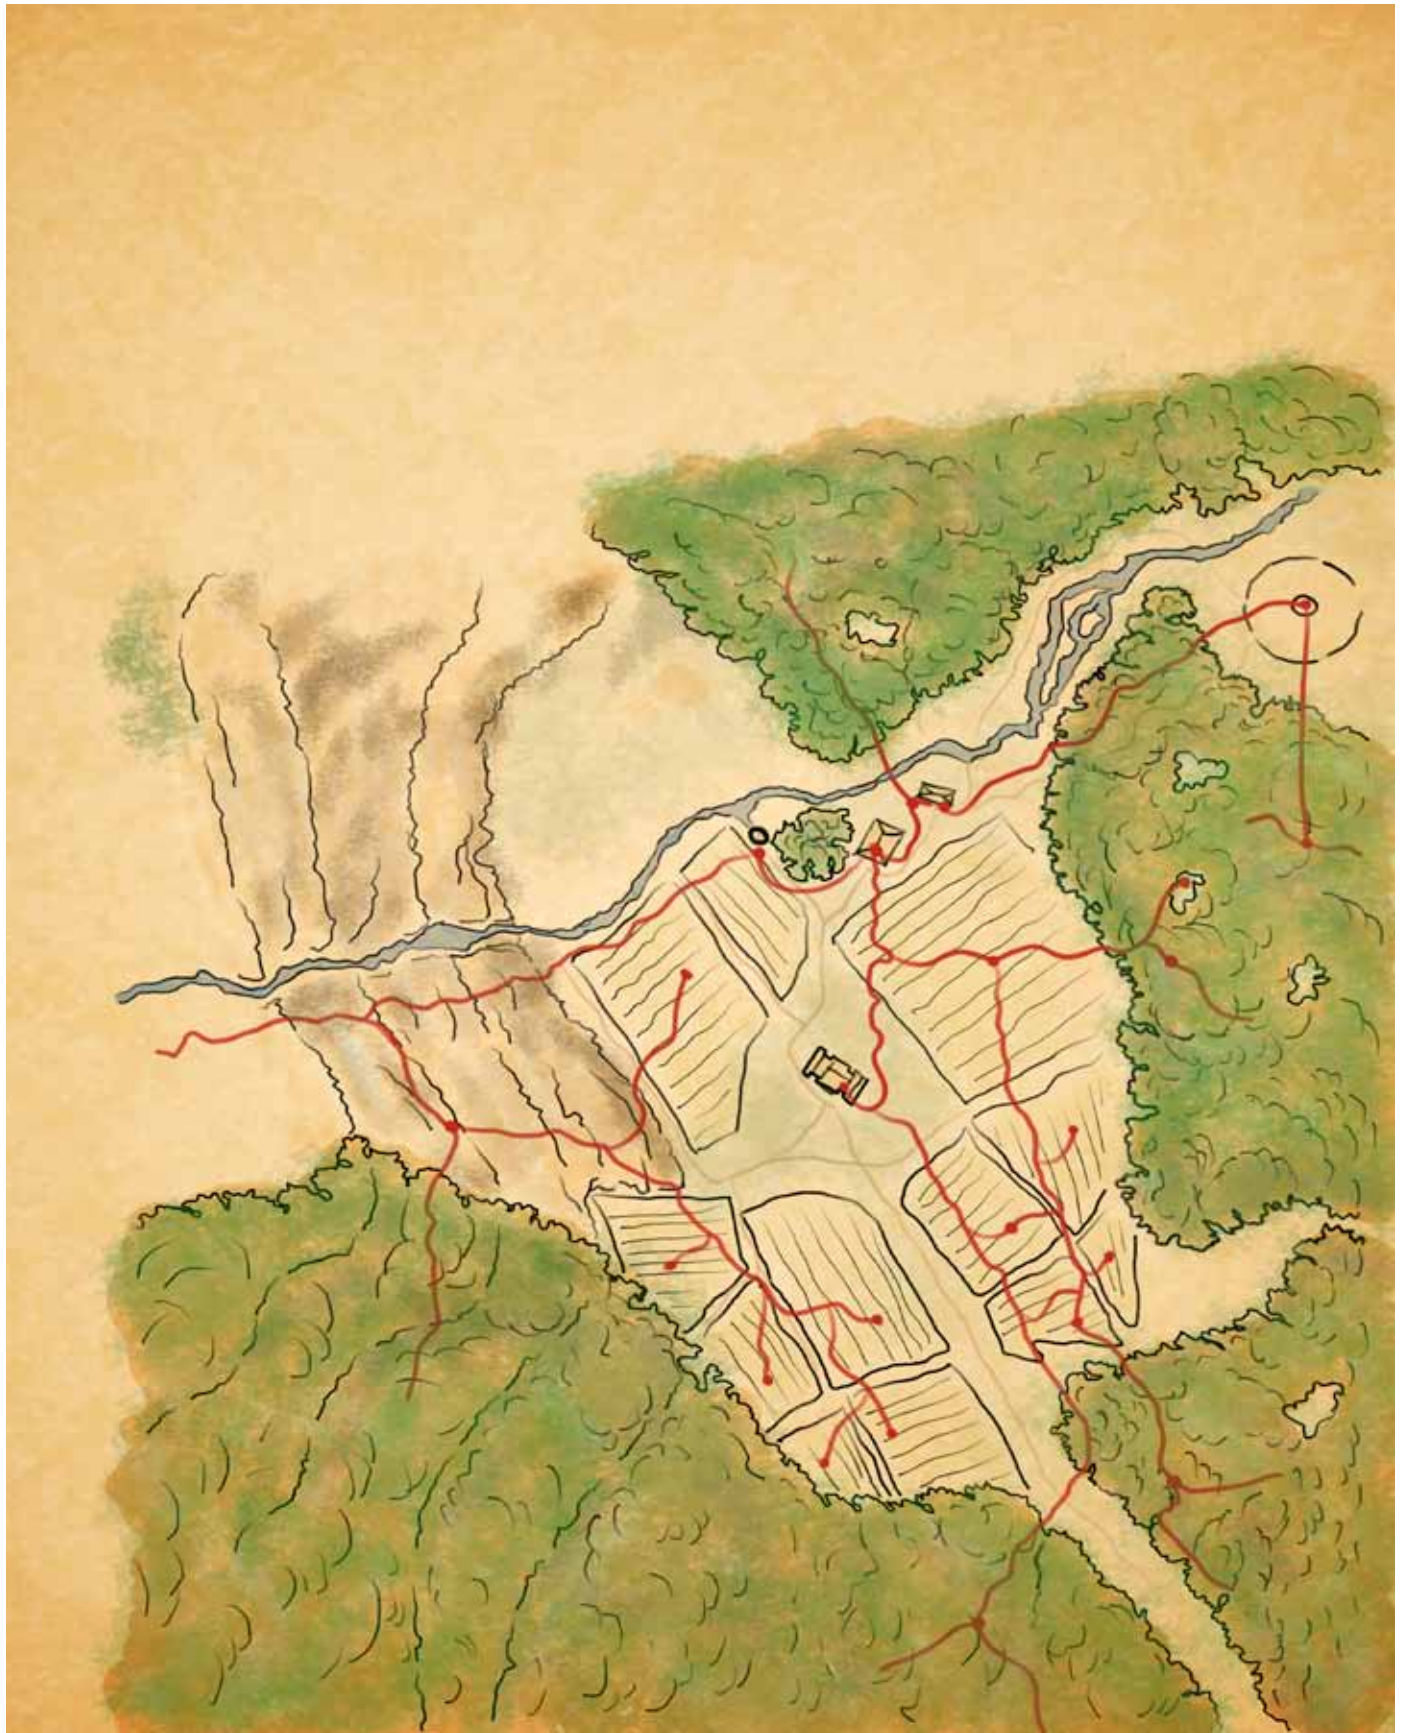

PER ASPERA AD INFERI

CANTO SECUNDO

COME
TO
DADDY

YE OLDE

MAP

BOOKE

GAME ACCESSORY

LAZY SOD PRESS

The Silent Valley Area Map

Farm house players map

Farm house GMs map

Barn & Tool shed GMs map

Old Ruin & Dark Temple GMs map

Top View of Old Ruin

Dark Temple & Warrens

Farm area players map

Farm area GMs map

Warrens GMs map

An experiment gone terribly wrong
Biohorror galore in the next part of the Silent Valley saga:

Per Aspera Ad Inferi: Canto III

KLAATU
VERATA
NICTU

Coming in the end of 2015 for Blood & Treasure and Swords &
Wizardry Complete