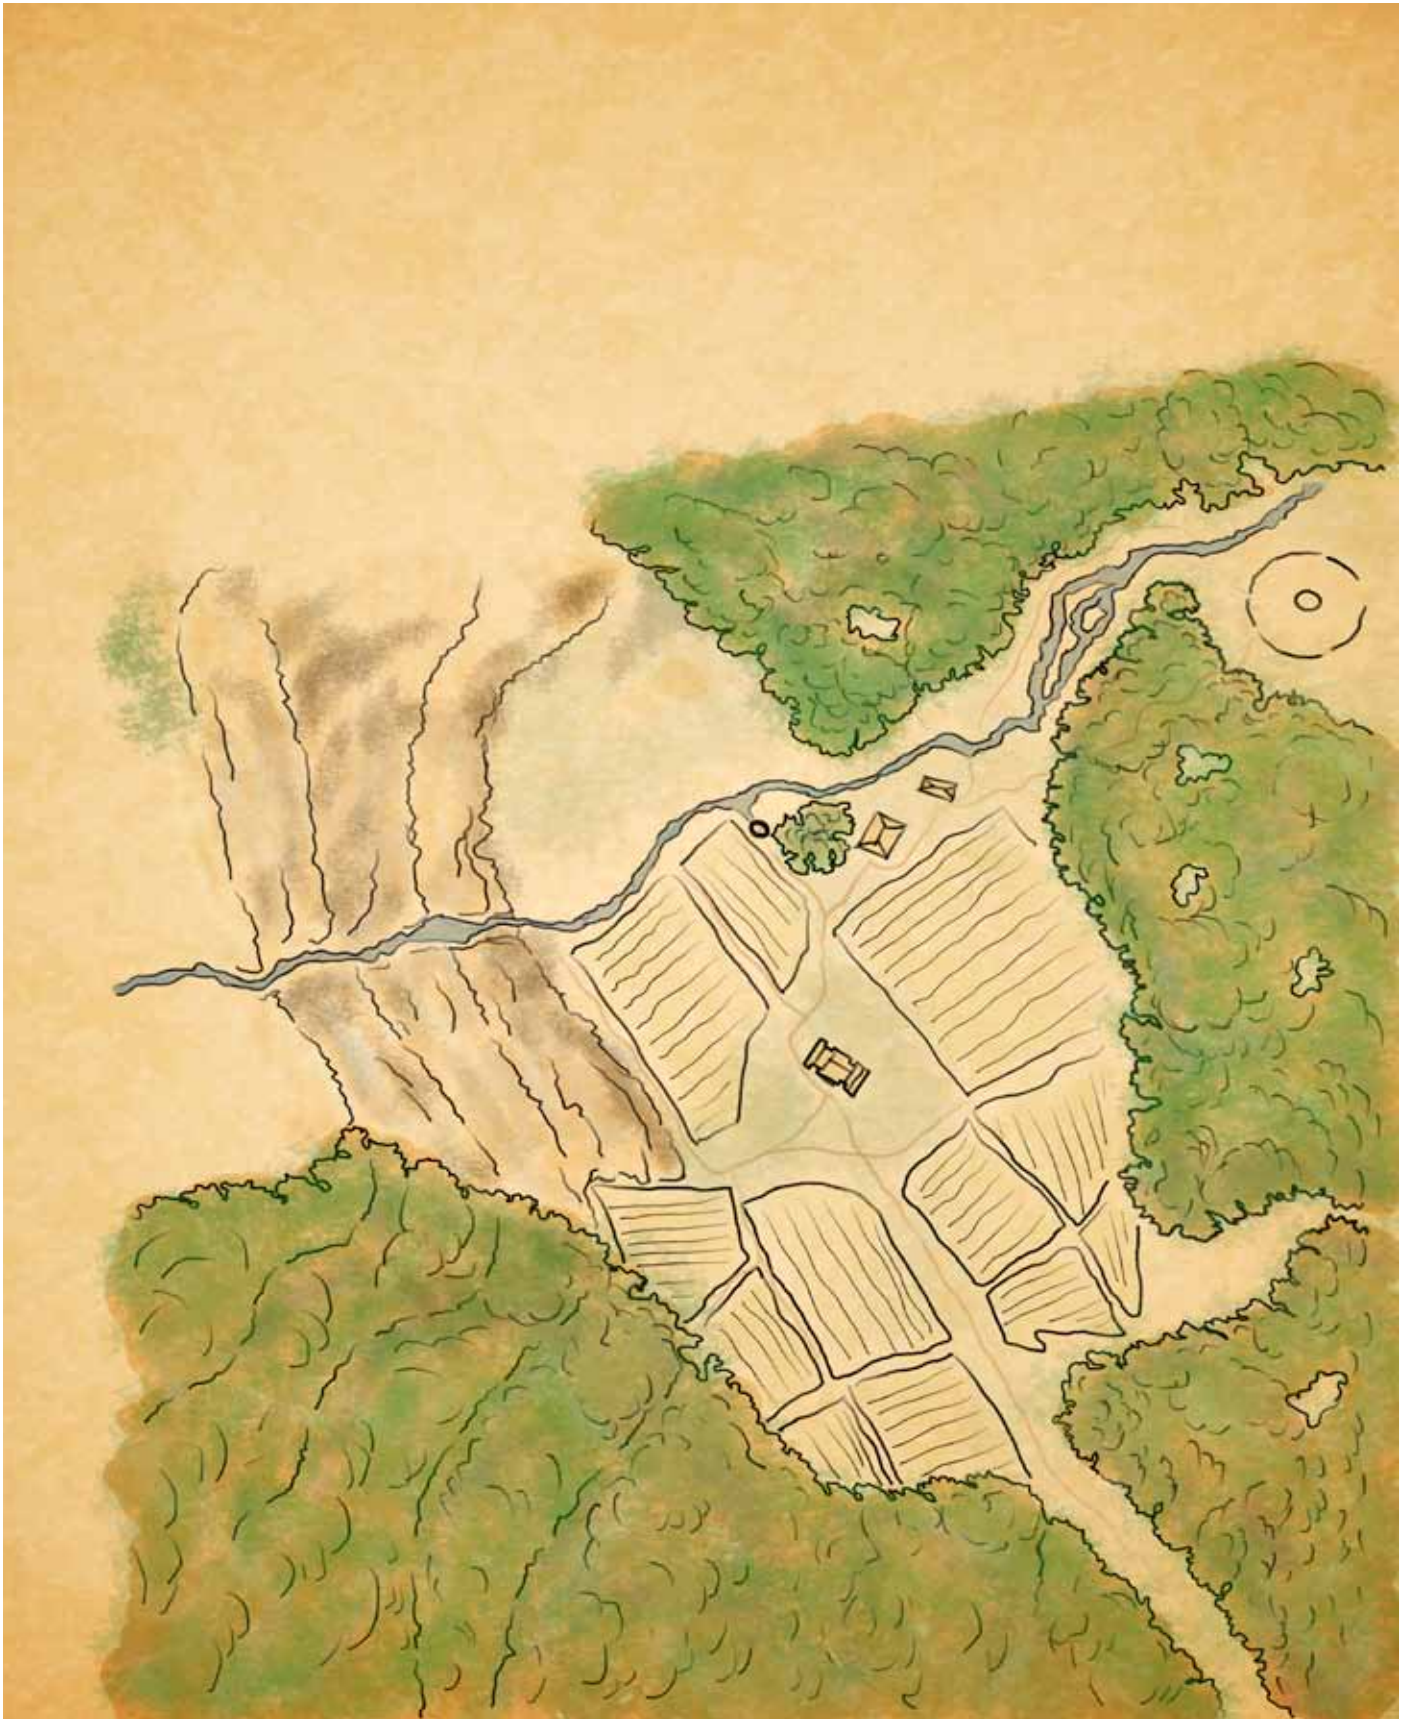

PER ASPERA AD INFERI

CANTO SECUNDO

COME
TO
DADDY

YE OLDE

MAP

BOOKE

GAME ACCESSORY

LAZY SOD PRESS

The Silent Valley Area Map

Farm house players map

Farm house GMs map

Barn & Tool shed GMs map

Old Ruin & Dark Temple GMs map

Top View of Old Ruin

Dark Temple & Warrens

Farm area players map

Farm area GMs map

Warrens GMs map

An experiment gone terribly wrong
Biohorror galore in the next part of the Silent Valley saga:

Per Aspera Ad Inferi: Canto III

KLAATU
VERATA
NICTU

Coming in the end of 2015 for Blood & Treasure and Swords &
Wizardry Complete