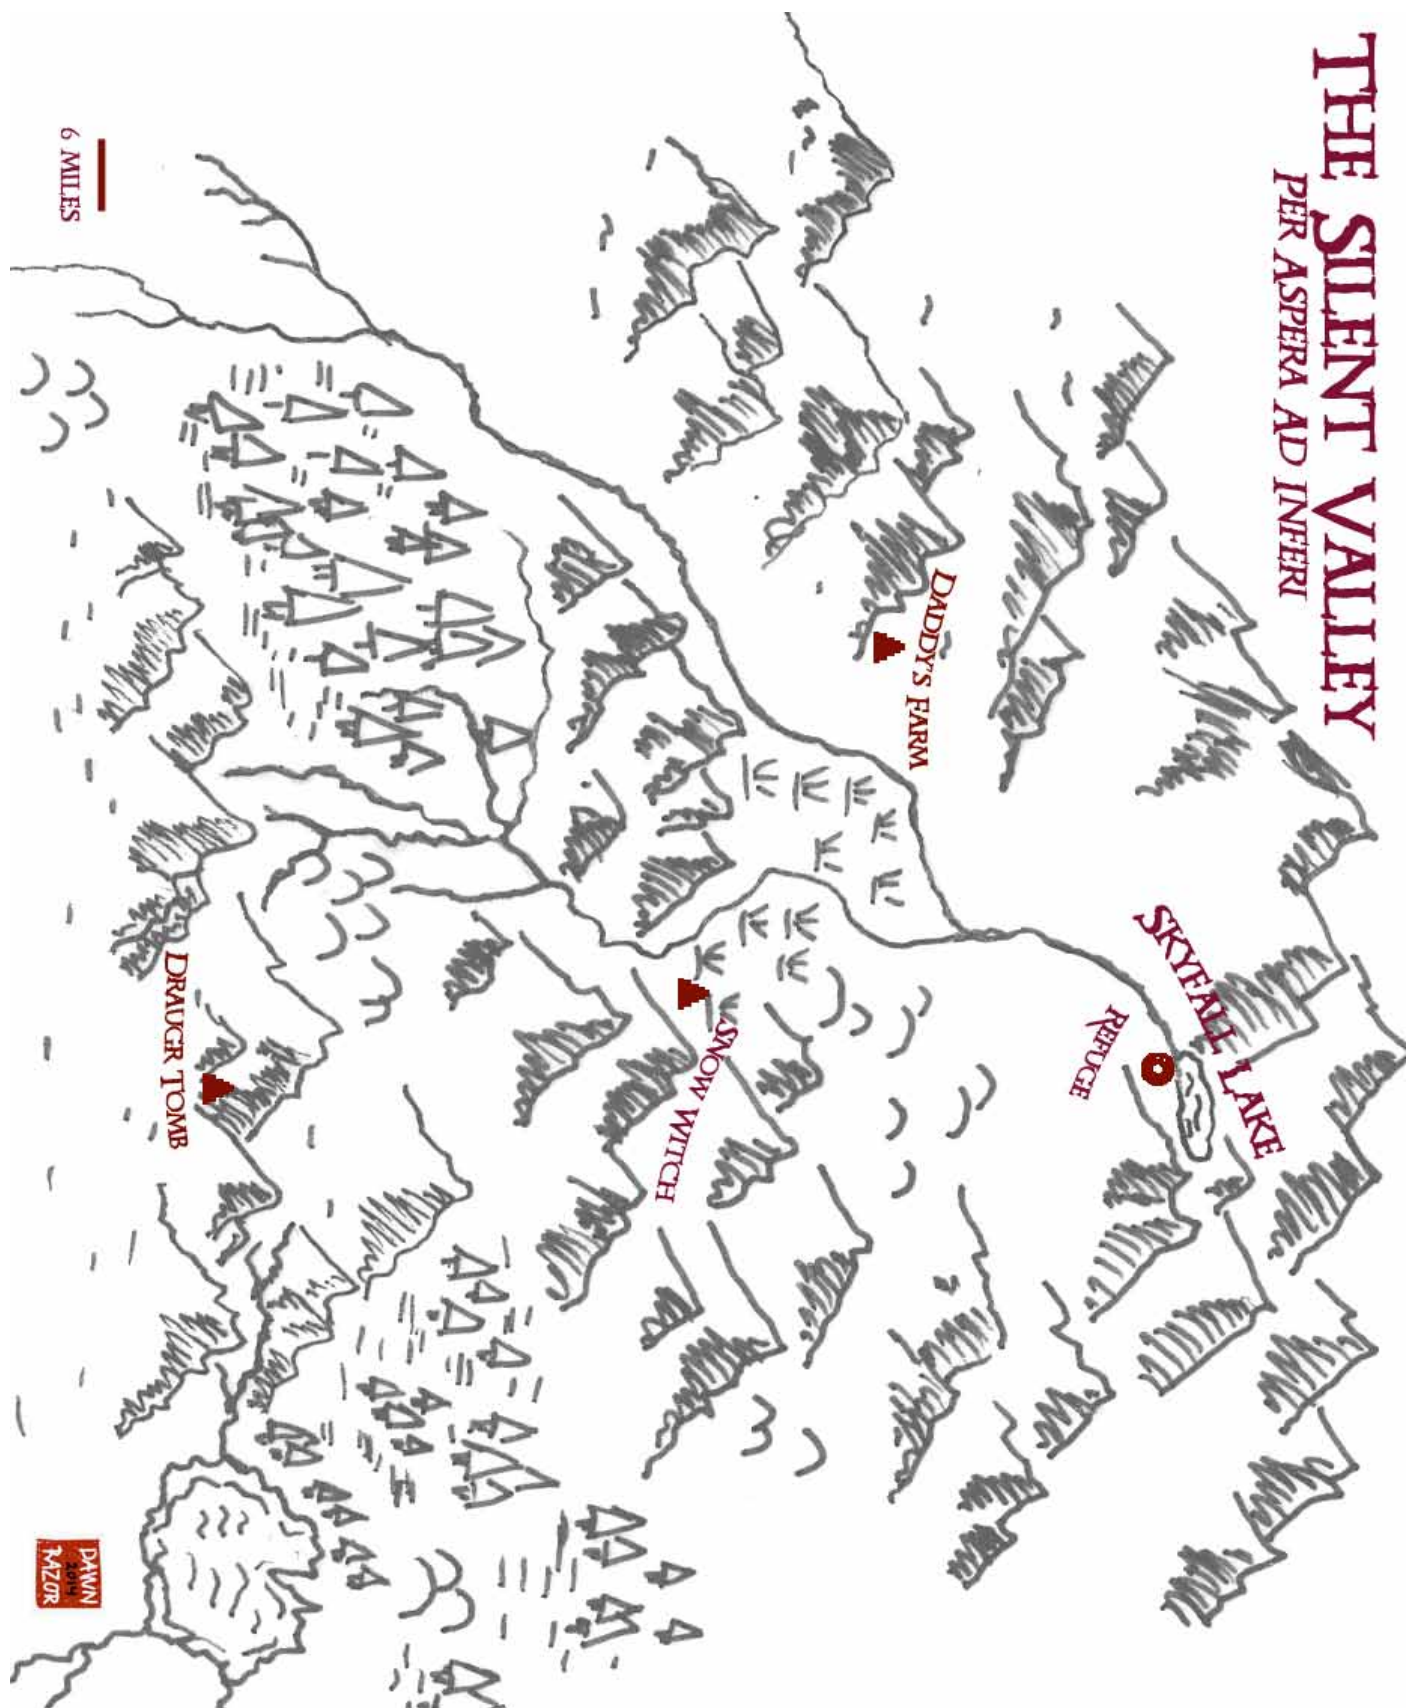

PER ASPERA AD INFERI

CANTO SECUNDO

COME
TO
DADDY

YE OLDE

MAP

BOOKE

GAME ACCESSORY

LAZY SOD PRESS

The Silent Valley Area Map

Farm house players map

Farm house GMs map

Barn & Tool shed GMs map

Old Ruin & Dark Temple GMs map

Top View of Old Ruin

Dark Temple & Warrens

Farm area players map

Farm area GMs map

Warrens GMs map

An experiment gone terribly wrong
Biohorror galore in the next part of the Silent Valley saga:

Per Aspera Ad Inferi: Canto III

KLAATU
VERATA
NICTU

Coming in the end of 2015 for Blood & Treasure and Swords &
Wizardry Complete