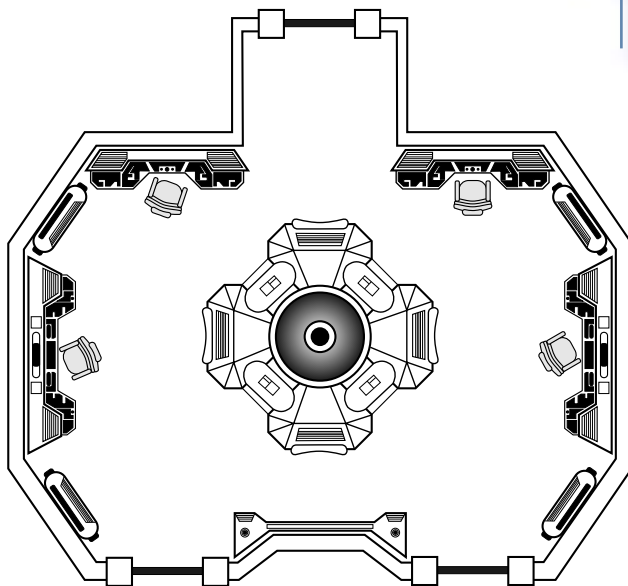

## SHIPBOARD LOCATIONS

• SICKBAY

• BRIDGE

• ENGINEERING

• CARGO MODULE

(Modules attach to vessel with external mag-locks)

# STARFLEET VESSEL (PLAYERS' SHIP)

GENERIC SHIPBOARD LOCATIONS (USE FOR VESSELS SIZE 7 OR SMALLER)

• SICKBAY

• TRANSPORTER ROOM

• ENGINEERING

• SHUTTLEBAY