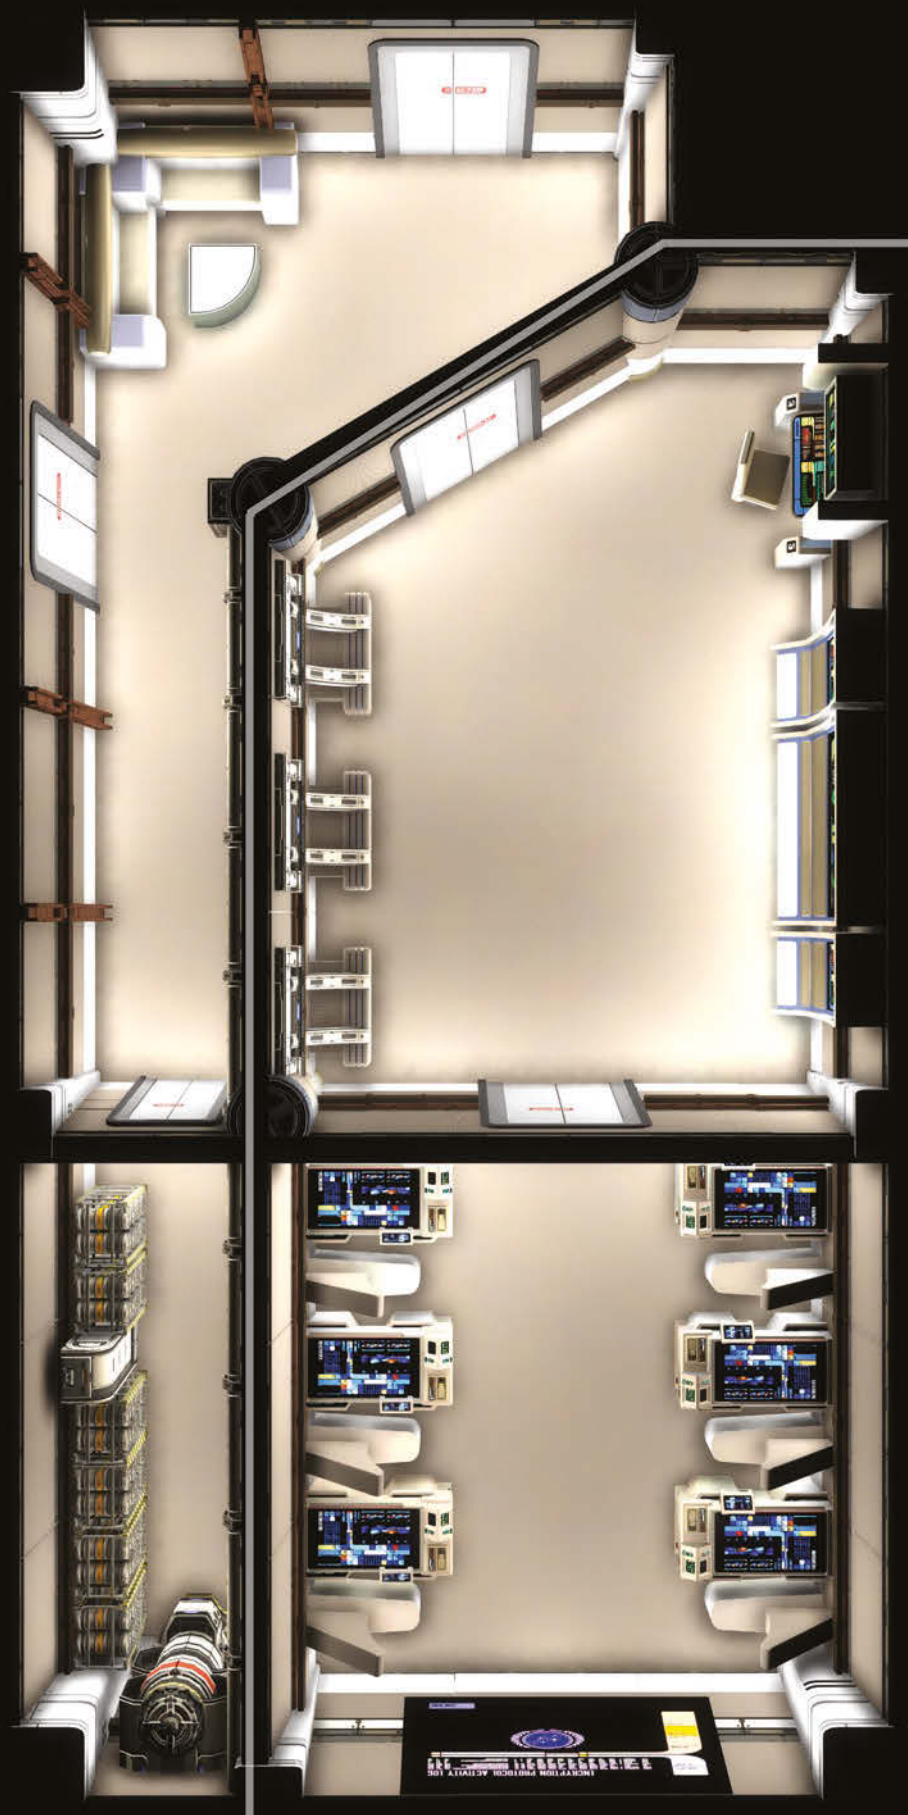

STAY OUT OF THE BEAM

CAUTION FORCE FIELD

CAUTION FORCE FIELD

3

CAUTION VARIABLE GRAVITY AREA

CAUTION VARIABLE GRAVITY AREA

FIELD OF FORCE

CAUTION FORCE FIELD

CAUTION FORCE FIELD

2

05

USS ENTERPRISE NCC-1701-A

2

1

2

342

From main engineering to the bridge of a *Galaxy-class* vessel, *Star Trek: The Next Generation Starfleet Tile Set* beams you straight to the action!

- 16 full-sized, double-sided tiles. (9.45" x 9.45")
- 16 half-sized, double-sided tiles. (9.45" x 4.72")
- Designed for use with *Star Trek Adventures* 32mm scale miniatures