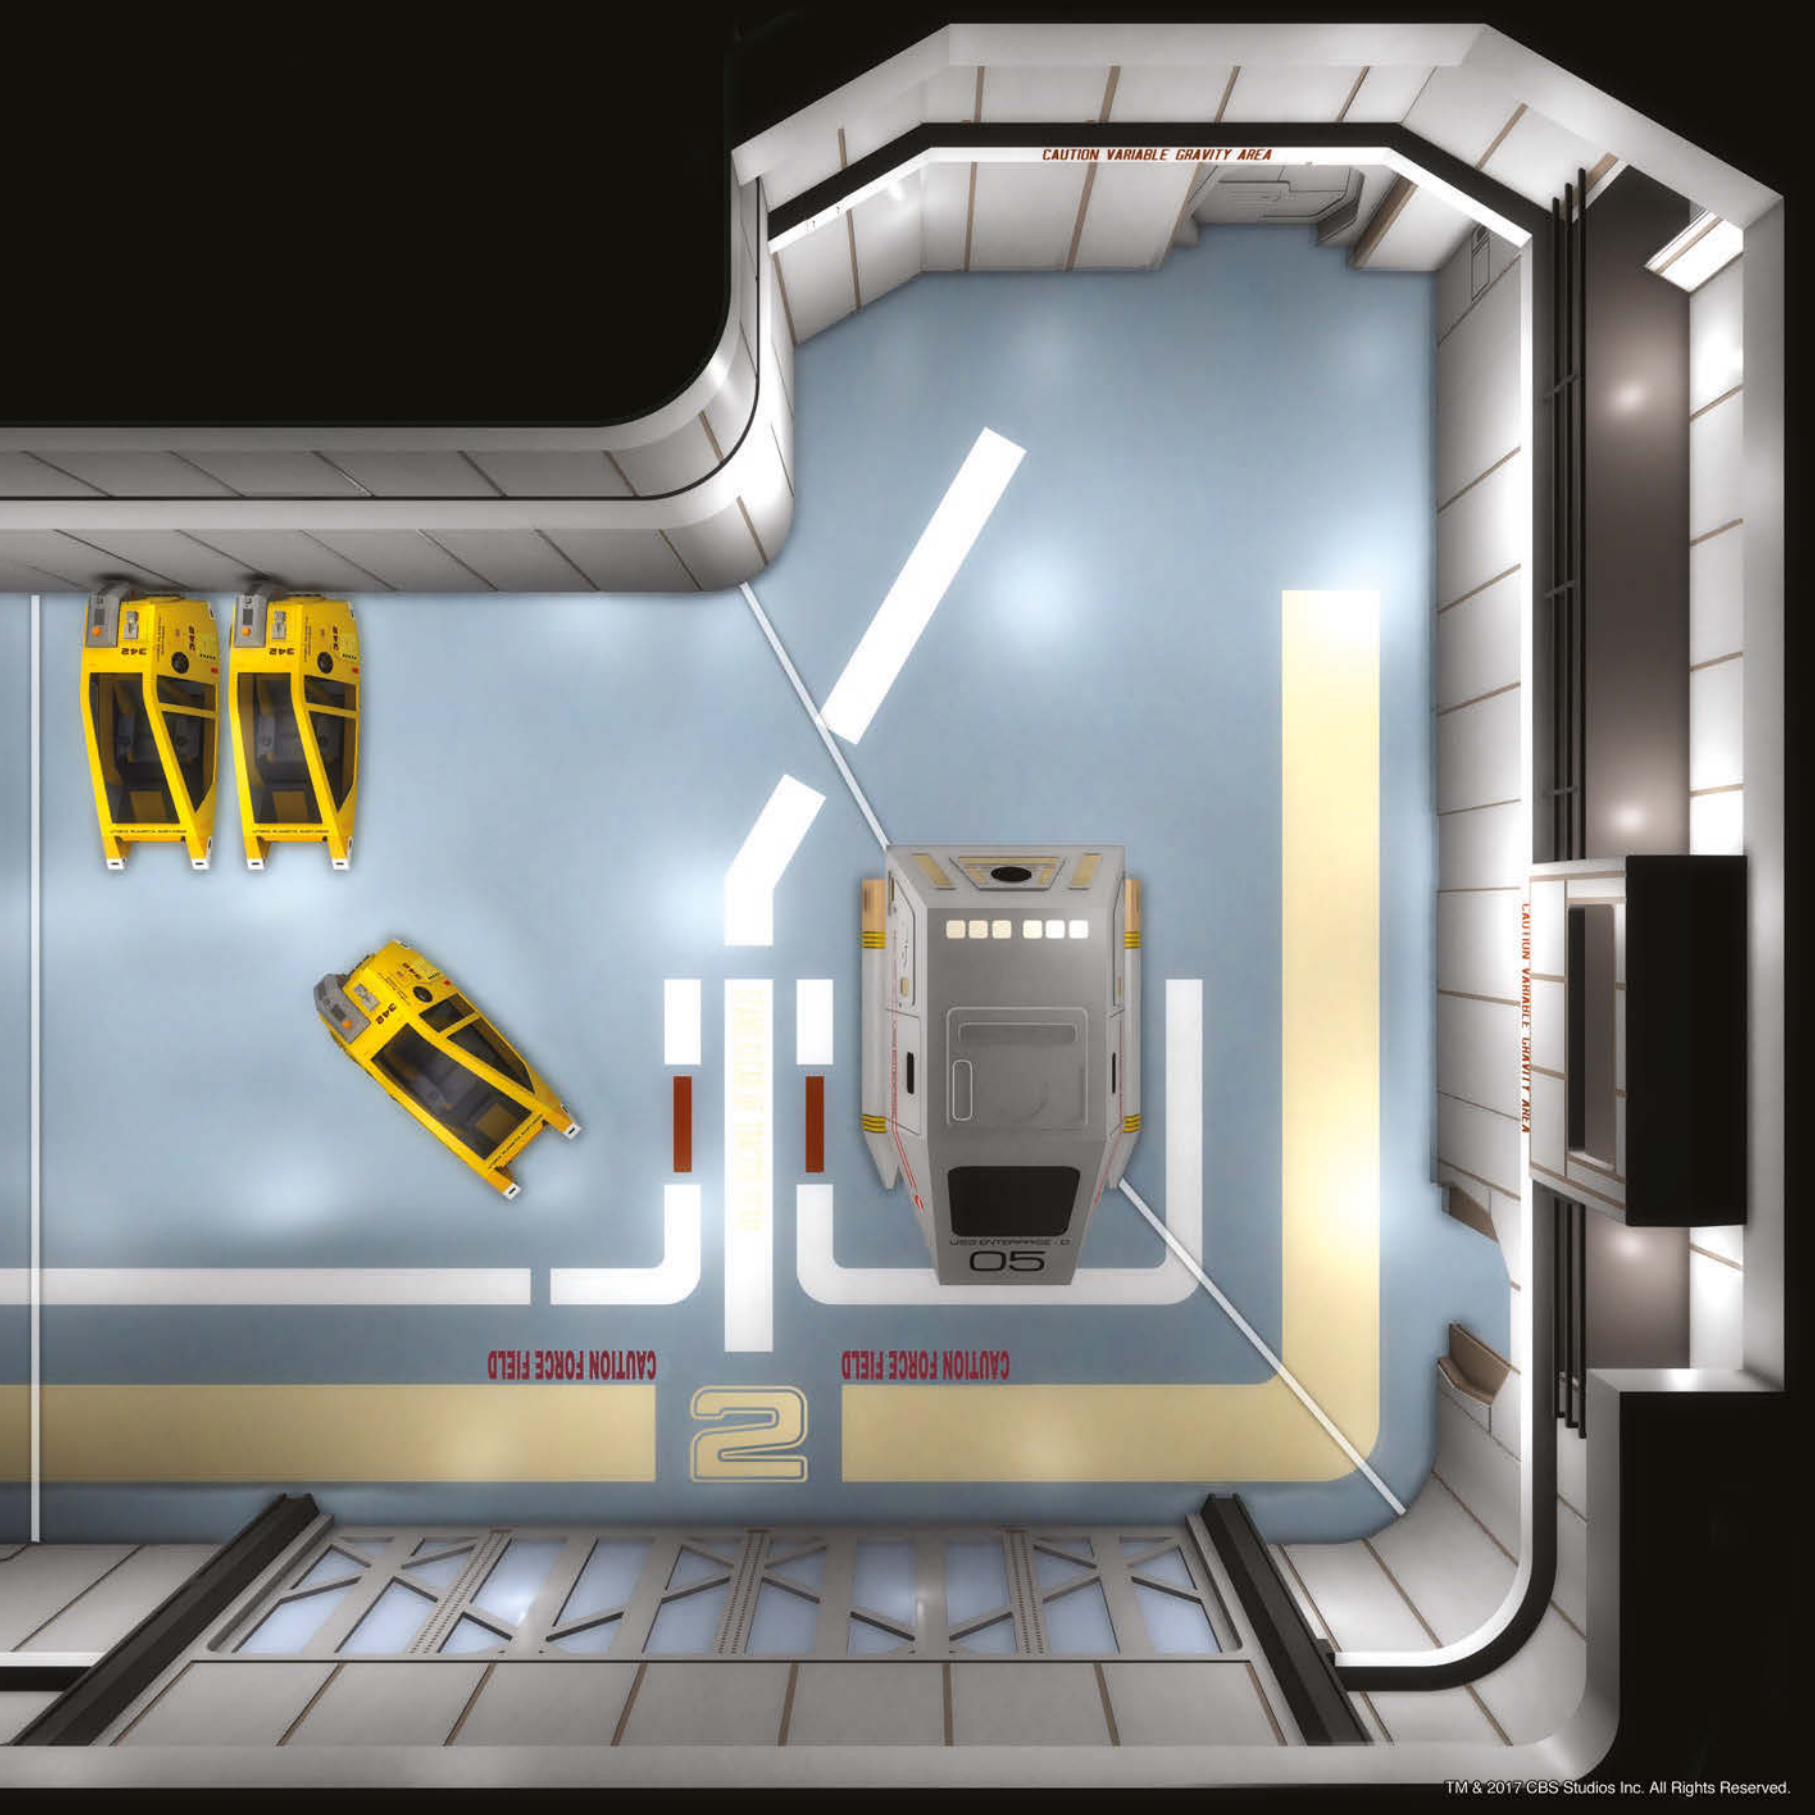

STAR TREK™ ADVENTURES

MÖDIPHÜS™
ENTERTAINMENT

STAR TREK: THE NEXT GENERATION
STARFLEET TILE SET

FFFA™

NCC-1701-D

H-2

1

NCC-1701-D

STAY OUT OF THE BEAM

CAUTION FORCE FIELD

CAUTION FORCE FIELD

3

CAUTION VARIABLE GRAVITY AREA

CAUTION VARIABLE GRAVITY AREA

FIELD OF FORCE

CAUTION FORCE FIELD

INTRUDER ALERT!

Fight alien incursions through Starfleet corridors and shut down a warp core breach while dodging disruptor fire. These *Star Trek Adventures* geomorphic gaming tiles are based on set designs of *Star Trek: The Next Generation* with development by Rick Sternbach (*Star Trek: The Next Generation Technical Manual*) and designed by Jose Esteras.

From main engineering to the bridge of a *Galaxy-class* vessel, *Star Trek: The Next Generation Starfleet Tile Set* beams you straight to the action!

- 16 full-sized, double-sided tiles. (9.45" x 9.45")
- 16 half-sized, double-sided tiles. (9.45" x 4.72")
- Designed for use with *Star Trek Adventures* 32mm scale miniatures