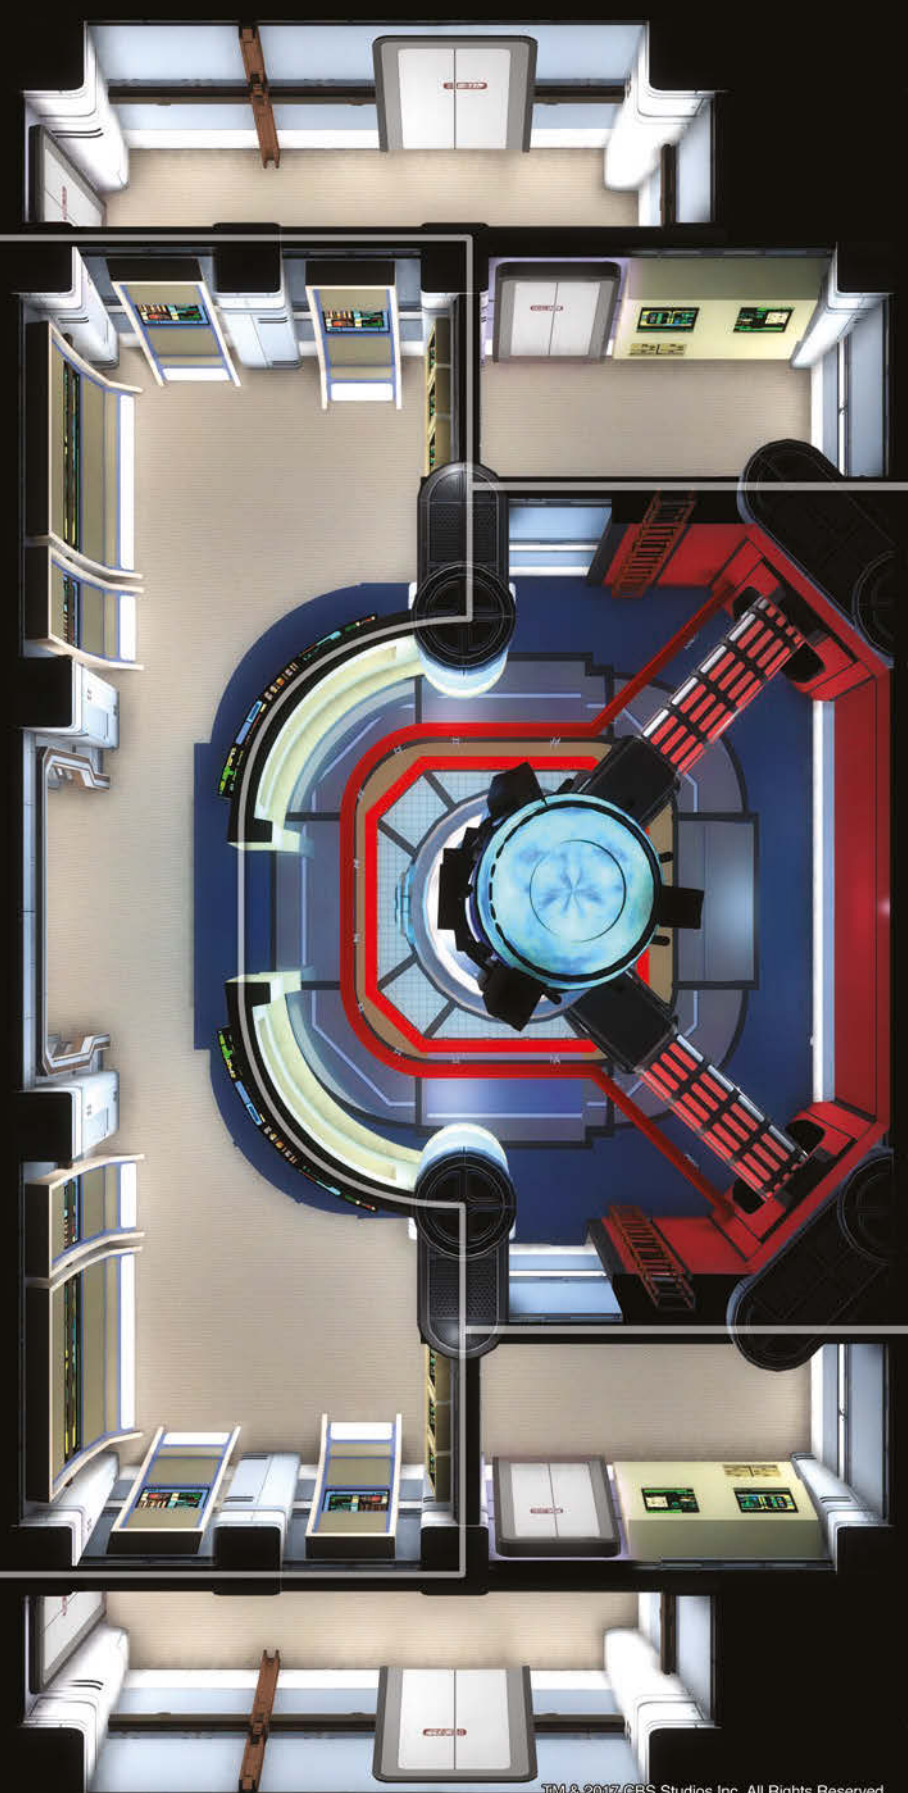

STAY OUT OF THE BEAM

CAUTION FORCE FIELD

CAUTION FORCE FIELD

3

CAUTION VARIABLE GRAVITY AREA

CAUTION VARIABLE GRAVITY AREA

FIELD OF FORCE

CAUTION FORCE FIELD

CAUTION FORCE FIELD

2

05

USS ENTERPRISE NCC-1701-A

2

1

2

342

INTRUDER ALERT!

Fight alien incursions through Starfleet corridors and shut down a warp core breach while dodging disruptor fire. These *Star Trek Adventures* geomorphic gaming tiles are based on set designs of *Star Trek: The Next Generation* with development by Rick Sternbach (*Star Trek: The Next Generation Technical Manual*) and designed by Jose Esteras.

From main engineering to the bridge of a *Galaxy-class* vessel, *Star Trek: The Next Generation Starfleet Tile Set* beams you straight to the action!

- 16 full-sized, double-sided tiles. (9.45" x 9.45")
- 16 half-sized, double-sided tiles. (9.45" x 4.72")
- Designed for use with *Star Trek Adventures* 32mm scale miniatures