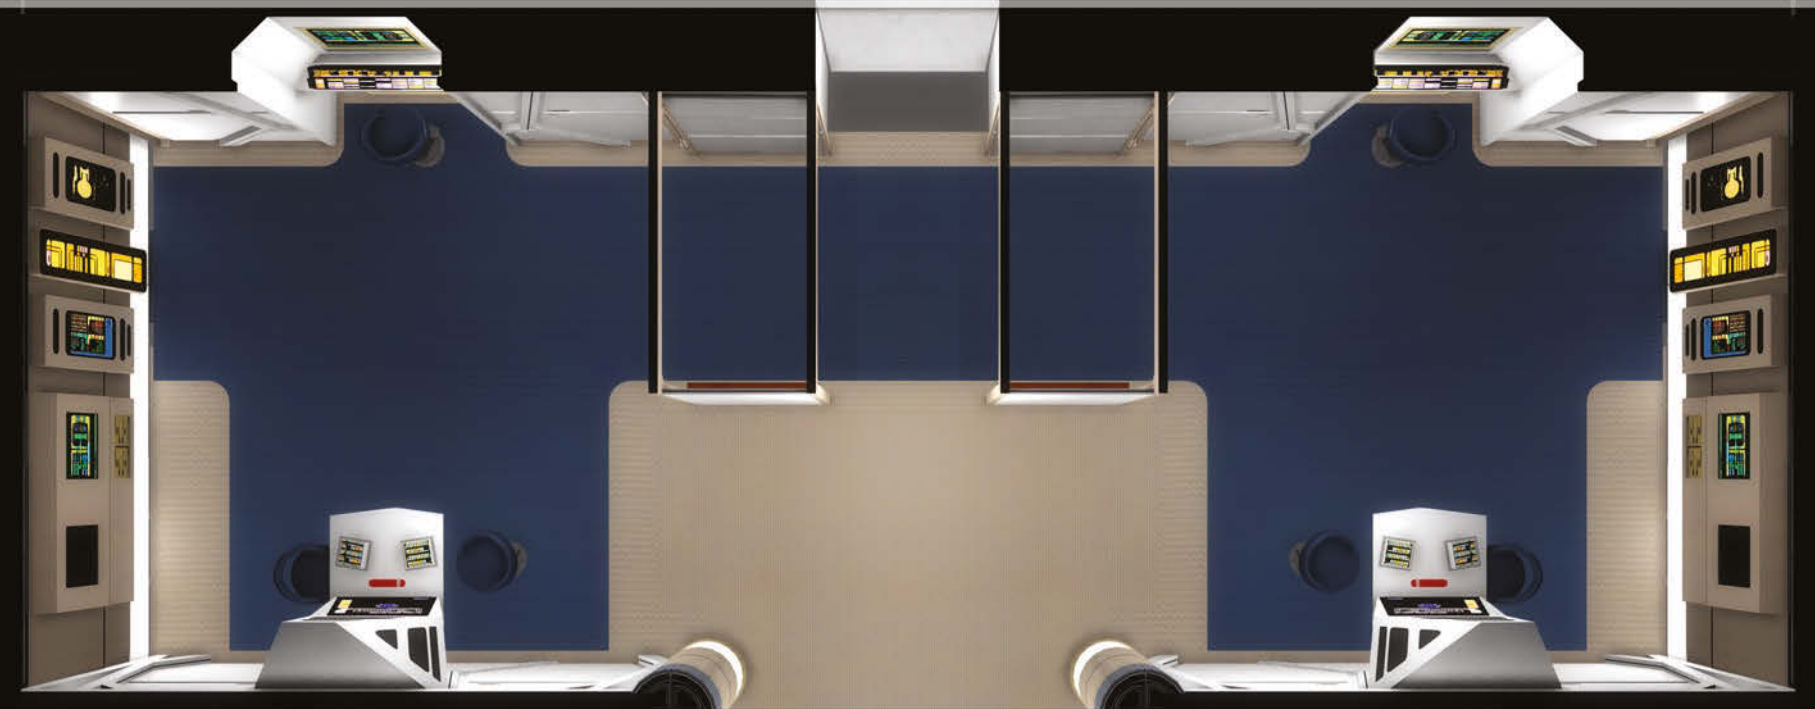

CAUTION FORCE FIELD

2

05

USS ENTERPRISE NCC-1701-A

2

1

2

342

INTRUDER ALERT!

Fight alien incursions through Starfleet corridors and shut down a warp core breach while dodging disruptor fire. These *Star Trek Adventures* geomorphic gaming tiles are based on set designs of *Star Trek: The Next Generation* with development by Rick Sternbach (*Star Trek: The Next Generation Technical Manual*) and designed by Jose Esteras.

From main engineering to the bridge of a *Galaxy-class* vessel, *Star Trek: The Next Generation Starfleet Tile Set* beams you straight to the action!

- 16 full-sized, double-sided tiles. (9.45" x 9.45")
- 16 half-sized, double-sided tiles. (9.45" x 4.72")
- Designed for use with *Star Trek Adventures* 32mm scale miniatures