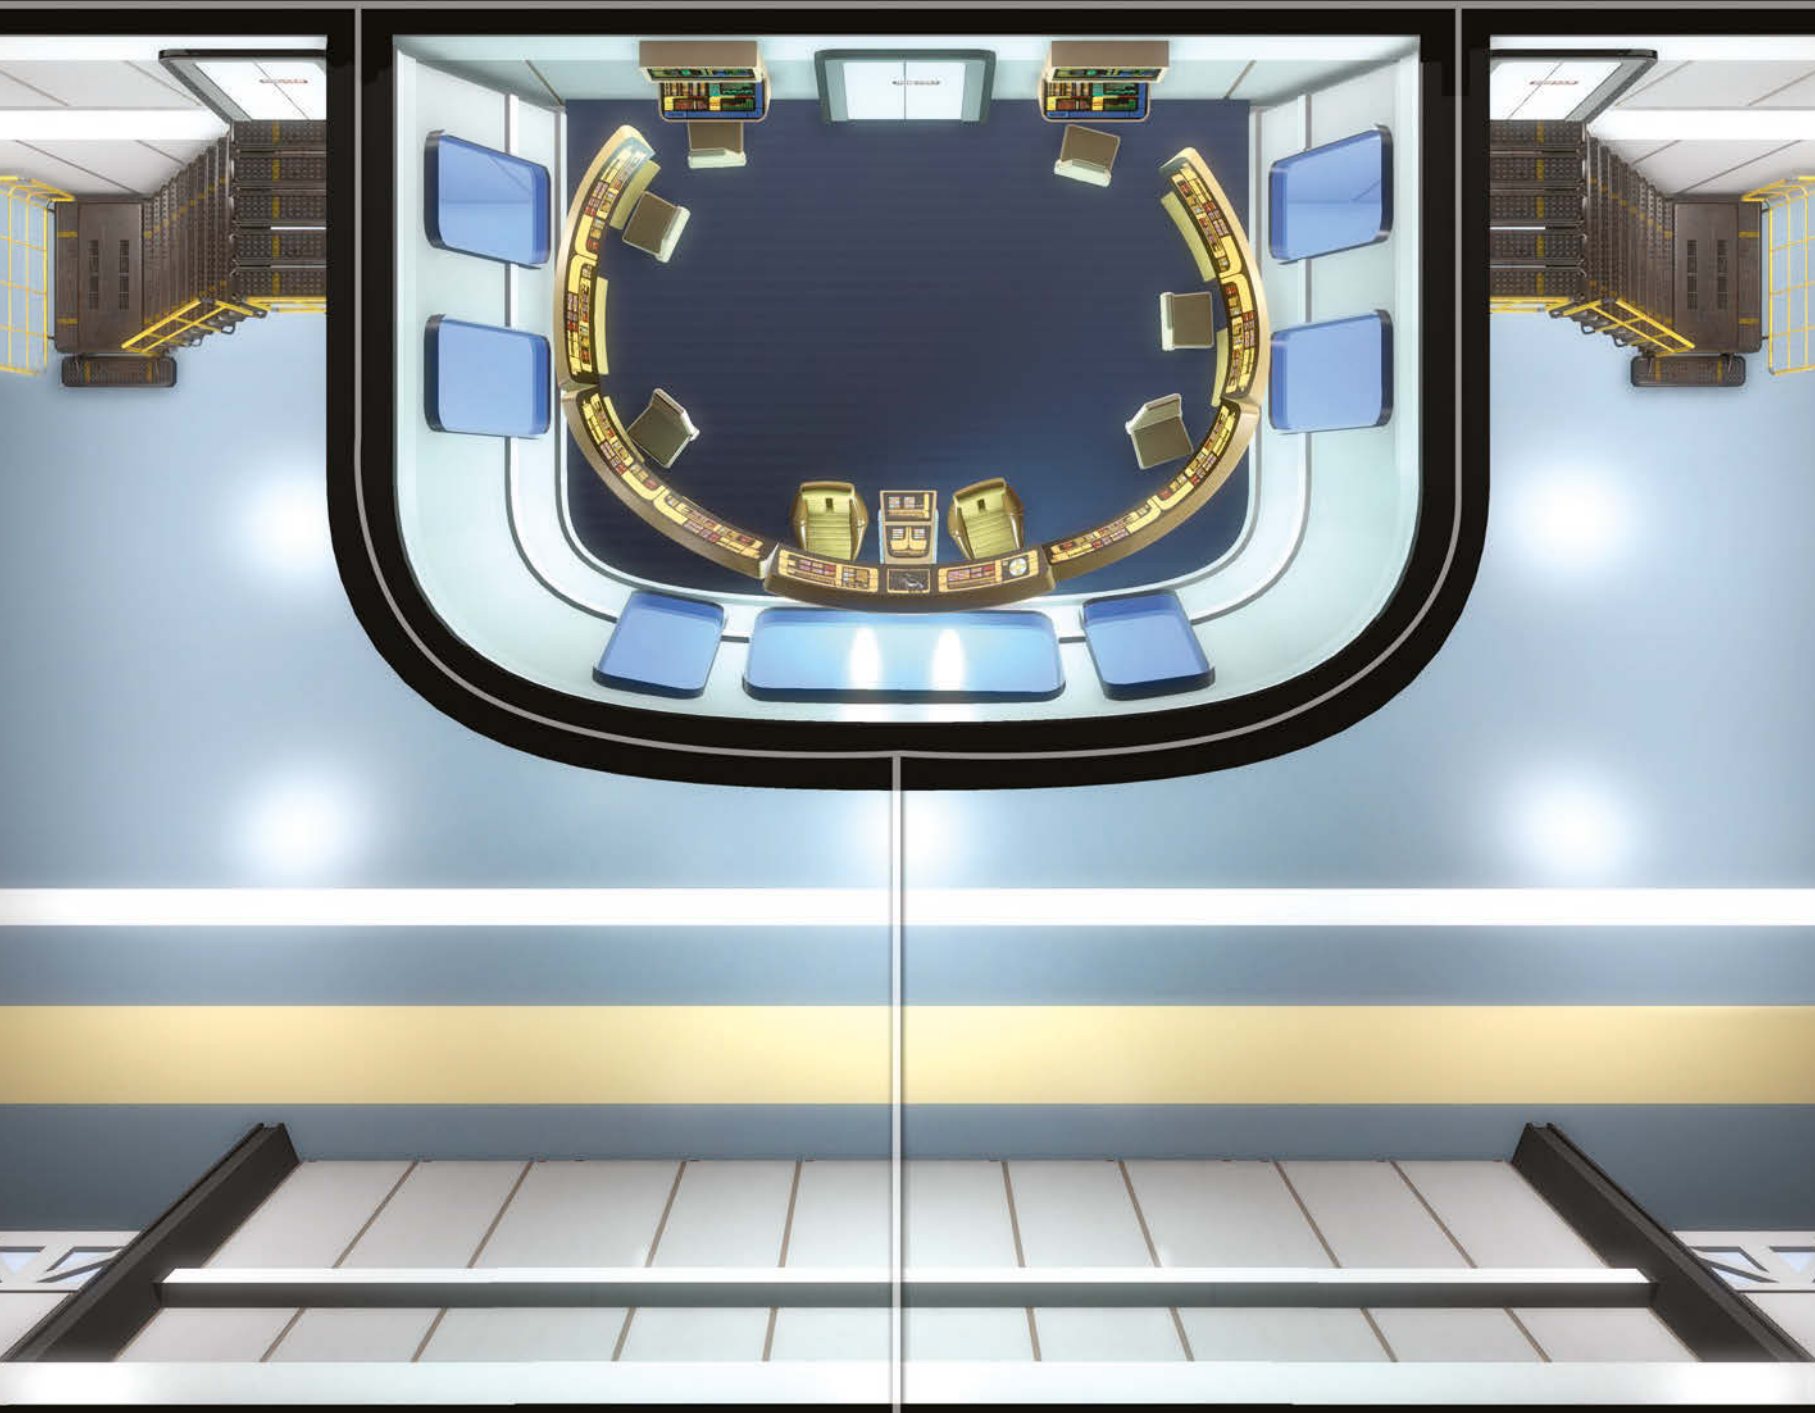

STAR TREK™ ADVENTURES

MÖDIPHÜS™
ENTERTAINMENT

STAR TREK: THE NEXT GENERATION
STARFLEET TILE SET

FFFA™

NCC-1701-D

H-2

1

NCC-1701-D

STAY OUT OF THE BEAM

CAUTION FORCE FIELD

CAUTION FORCE FIELD

3

CAUTION VARIABLE GRAVITY AREA

CAUTION VARIABLE GRAVITY AREA

FIELD OF FORCE

CAUTION FORCE FIELD

INTRUDER ALERT!

Fight alien incursions through Starfleet corridors and shut down a warp core breach while dodging disruptor fire. These *Star Trek Adventures* geomorphic gaming tiles are based on set designs of *Star Trek: The Next Generation* with development by Rick Sternbach (*Star Trek: The Next Generation Technical Manual*) and designed by Jose Esteras.

From main engineering to the bridge of a *Galaxy-class* vessel, *Star Trek: The Next Generation Starfleet Tile Set* beams you straight to the action!

- 16 full-sized, double-sided tiles. (9.45" x 9.45")
- 16 half-sized, double-sided tiles. (9.45" x 4.72")
- Designed for use with *Star Trek Adventures* 32mm scale miniatures