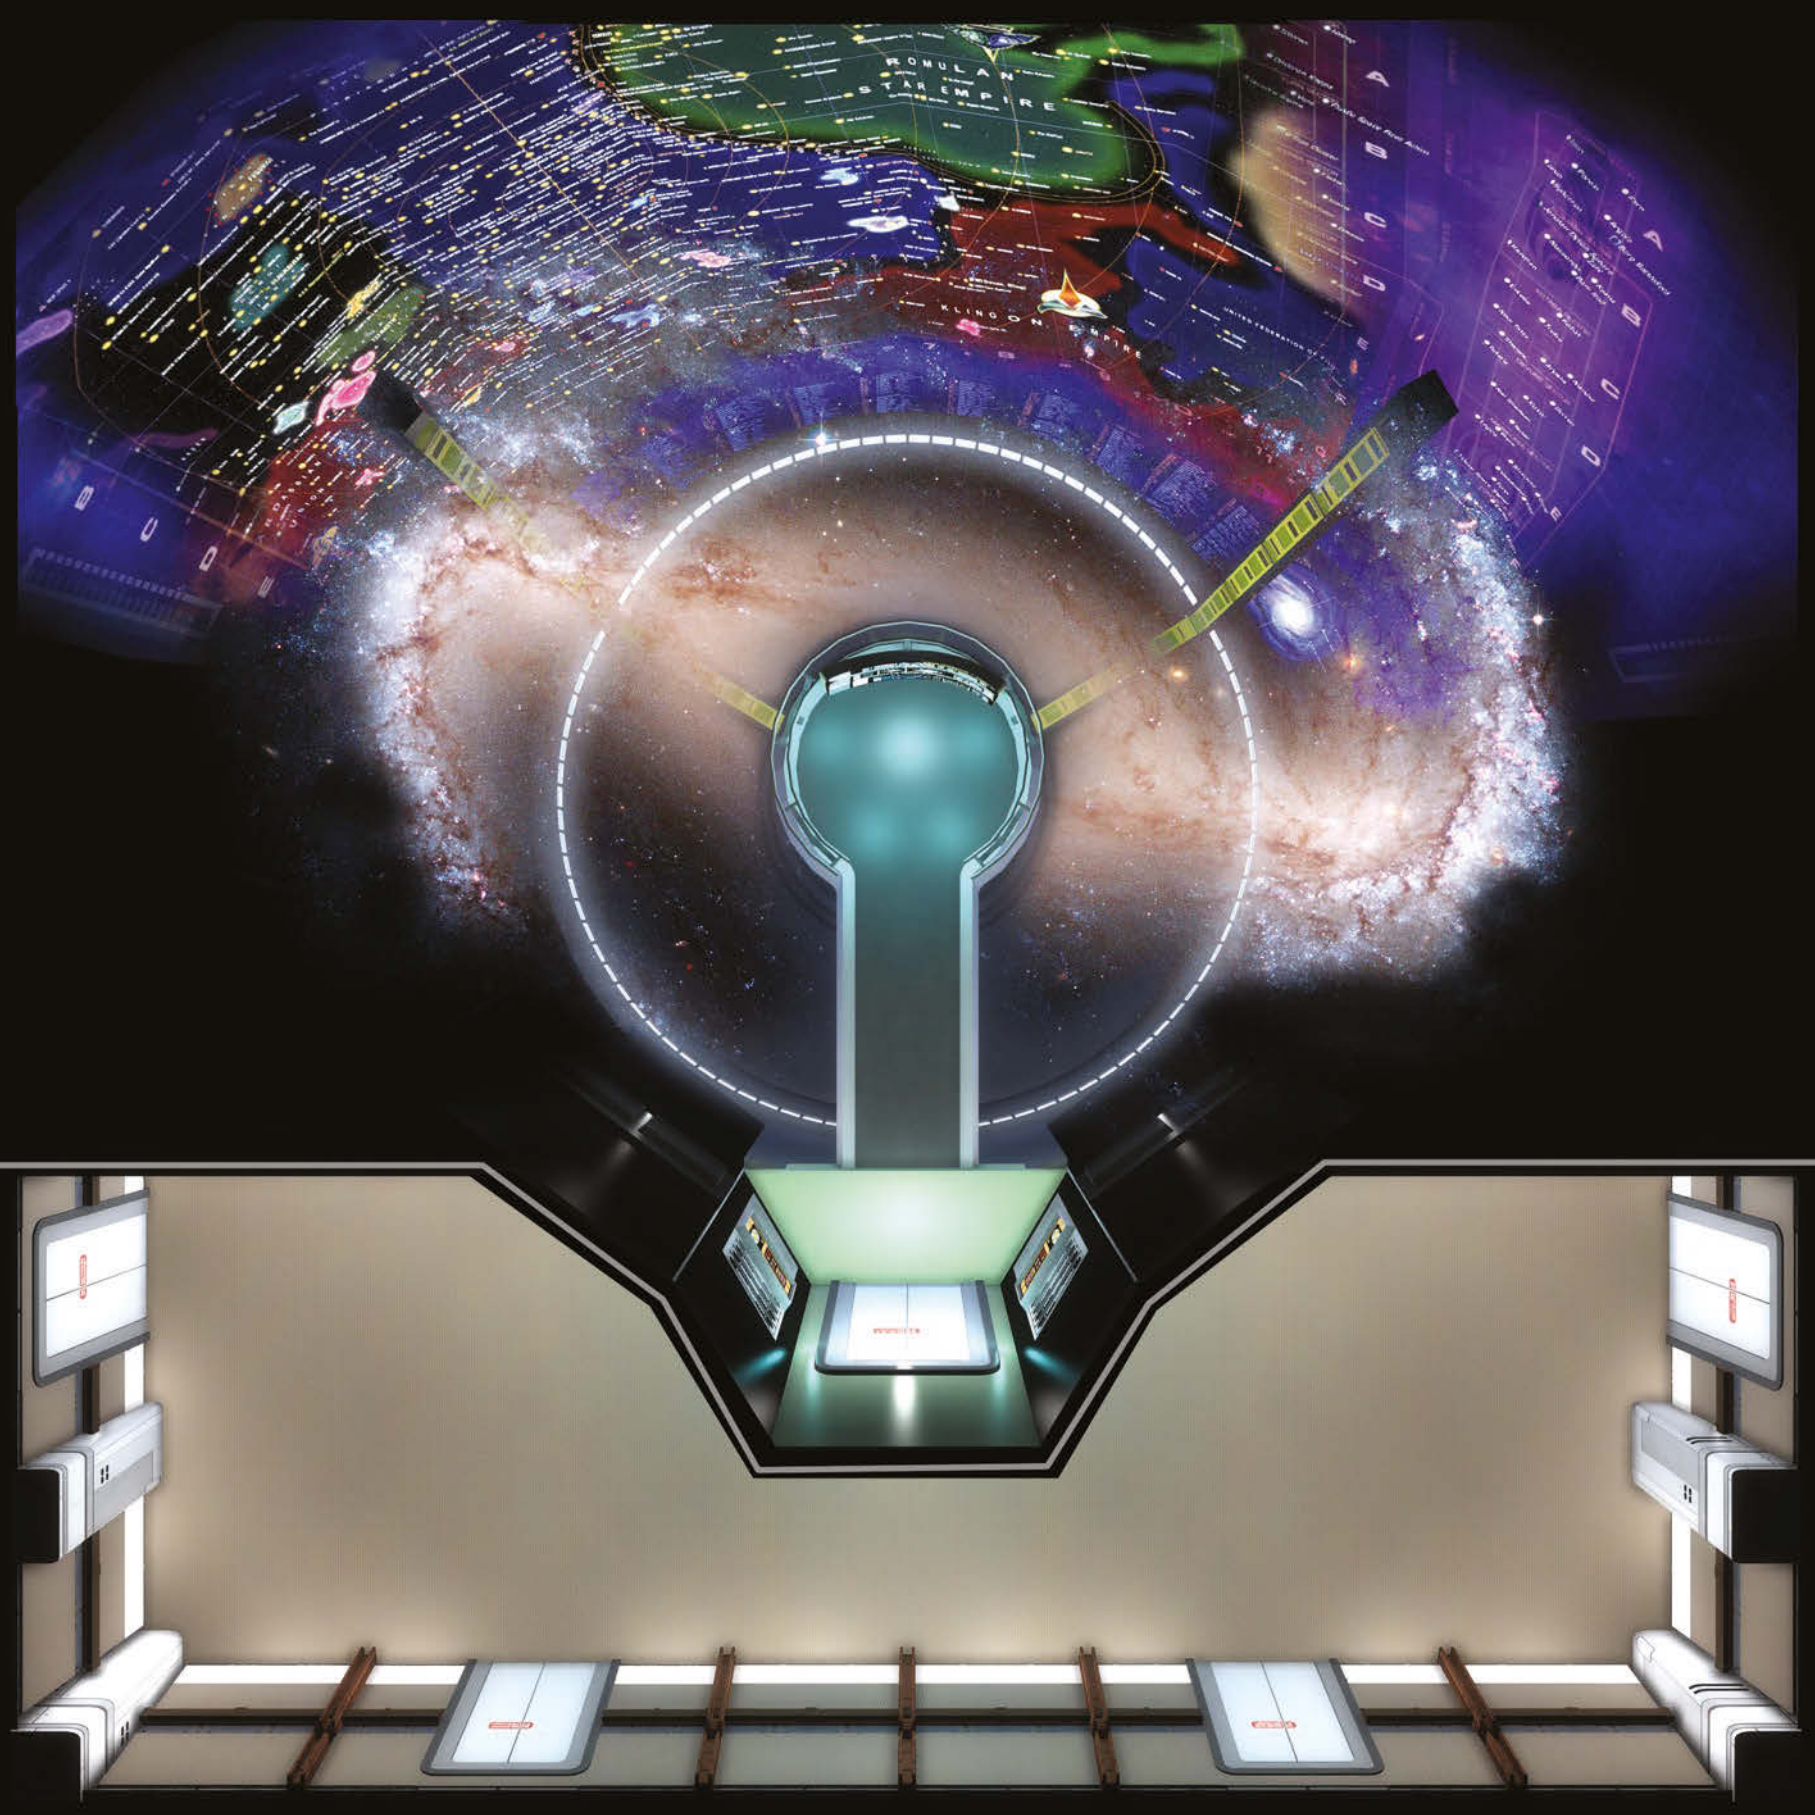

STAR TREK™ ADVENTURES

MÖDIPHÜS™
ENTERTAINMENT

STAR TREK: THE NEXT GENERATION
STARFLEET TILE SET

FFFA™

NCC-1701-D

H-2

1

NCC-1701-D

STAY OUT OF THE BEAM

CAUTION FORCE FIELD

CAUTION FORCE FIELD

3

CAUTION VARIABLE GRAVITY AREA

CAUTION VARIABLE GRAVITY AREA

FIELD OF FORCE

CAUTION FORCE FIELD

INTRUDER ALERT!

Fight alien incursions through Starfleet corridors and shut down a warp core breach while dodging disruptor fire. These *Star Trek Adventures* geomorphic gaming tiles are based on set designs of *Star Trek: The Next Generation* with development by Rick Sternbach (*Star Trek: The Next Generation Technical Manual*) and designed by Jose Esteras.

From main engineering to the bridge of a *Galaxy-class* vessel, *Star Trek: The Next Generation Starfleet Tile Set* beams you straight to the action!

- 16 full-sized, double-sided tiles. (9.45" x 9.45")
- 16 half-sized, double-sided tiles. (9.45" x 4.72")
- Designed for use with *Star Trek Adventures* 32mm scale miniatures