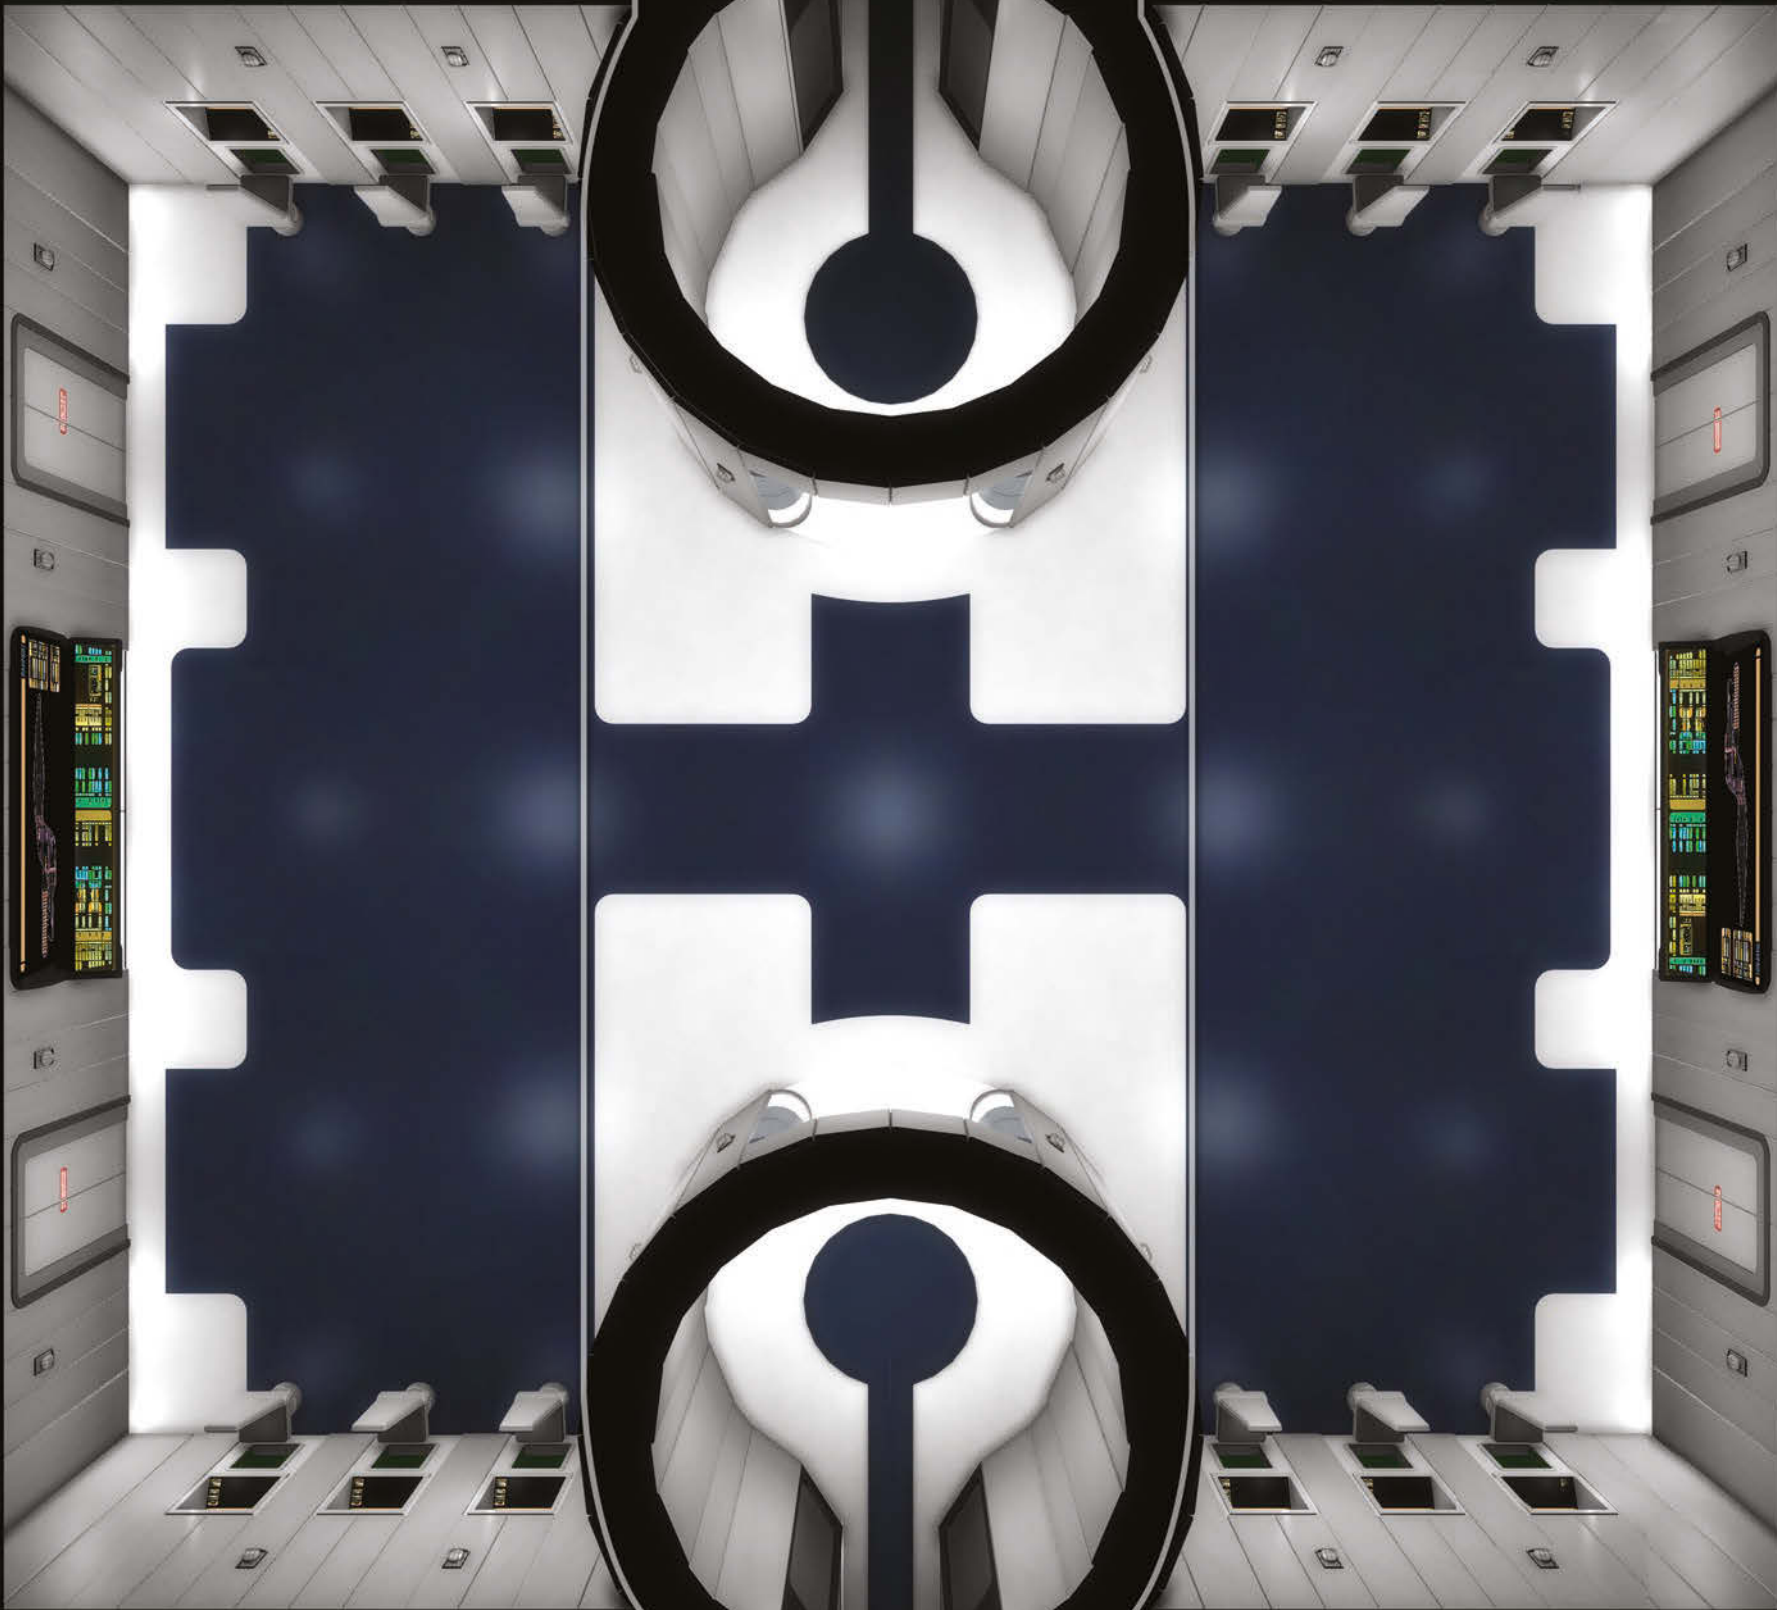

STAR TREK™ ADVENTURES

MÖDIPHÜS™
ENTERTAINMENT

STAR TREK: THE NEXT GENERATION
STARFLEET TILE SET

FFFA™

NCC-1701-D

H-2

1

NCC-1701-D

STAY OUT OF THE BEAM

CAUTION FORCE FIELD

CAUTION FORCE FIELD

3

CAUTION VARIABLE GRAVITY AREA

CAUTION VARIABLE GRAVITY AREA

FIELD OF FORCE

CAUTION FORCE FIELD

INTRUDER ALERT!

Fight alien incursions through Starfleet corridors and shut down a warp core breach while dodging disruptor fire. These *Star Trek Adventures* geomorphic gaming tiles are based on set designs of *Star Trek: The Next Generation* with development by Rick Sternbach (*Star Trek: The Next Generation Technical Manual*) and designed by Jose Esteras.

From main engineering to the bridge of a *Galaxy-class* vessel, *Star Trek: The Next Generation Starfleet Tile Set* beams you straight to the action!

- 16 full-sized, double-sided tiles. (9.45" x 9.45")
- 16 half-sized, double-sided tiles. (9.45" x 4.72")
- Designed for use with *Star Trek Adventures* 32mm scale miniatures