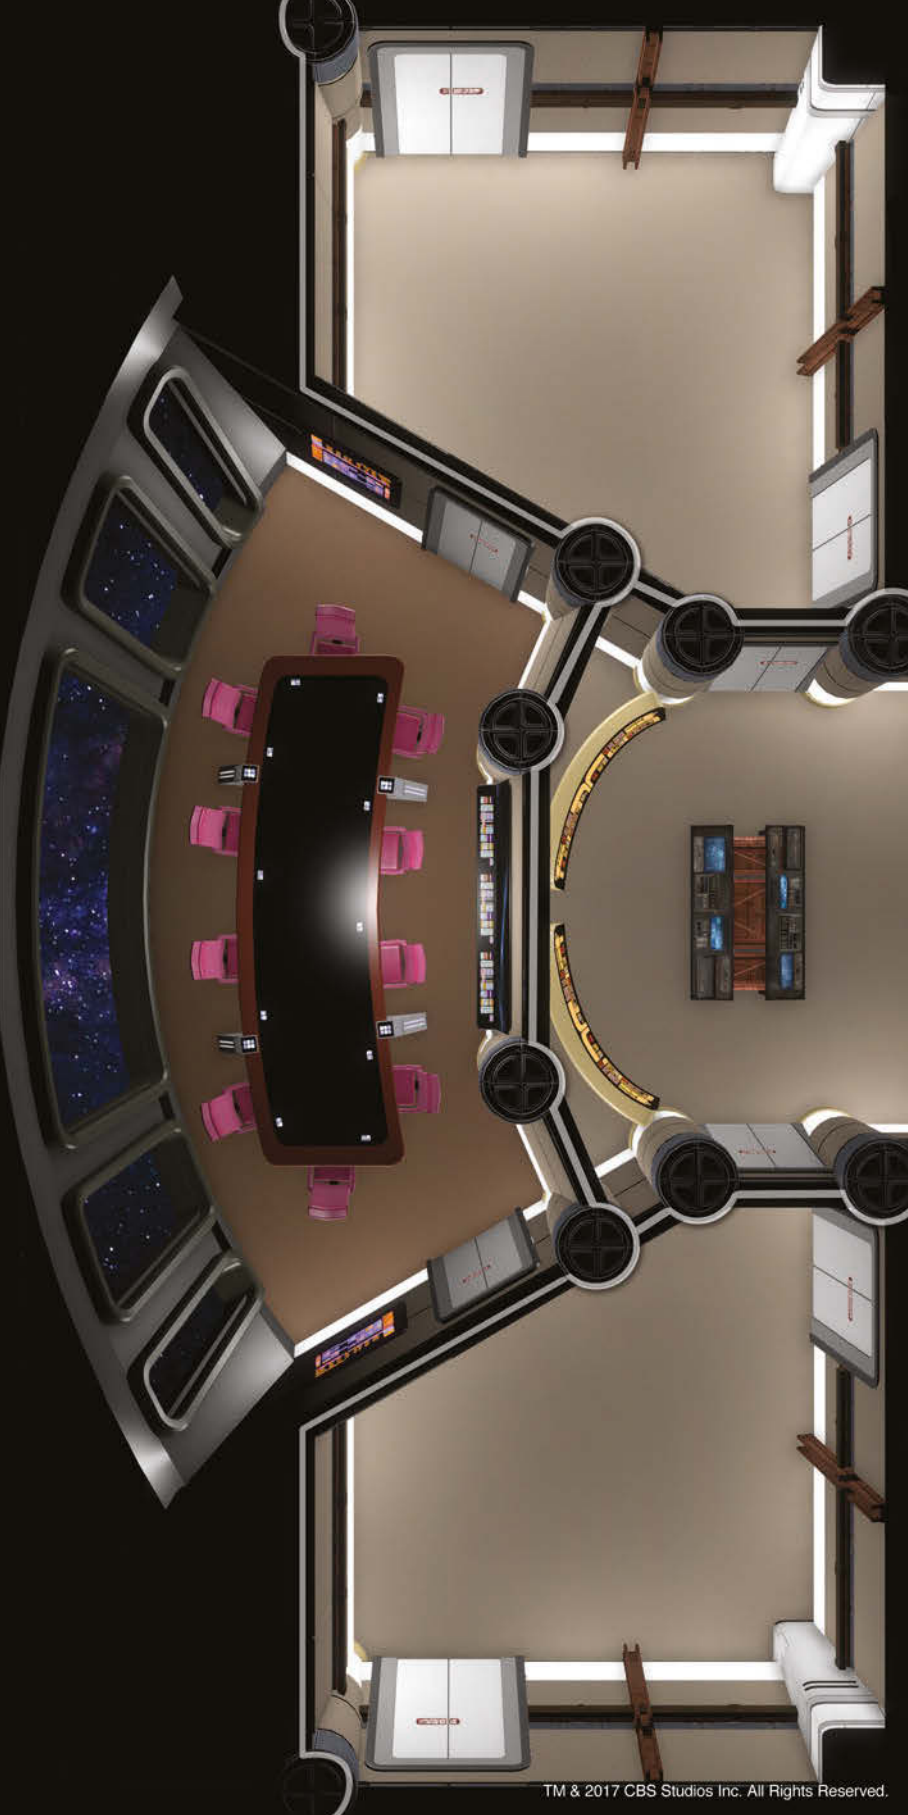

CAUTION FORCE FIELD

2

05

USS ENTERPRISE NCC-1701-A

2

1

2

342

From main engineering to the bridge of a *Galaxy-class* vessel, *Star Trek: The Next Generation Starfleet Tile Set* beams you straight to the action!

- 16 full-sized, double-sided tiles. (9.45" x 9.45")
- 16 half-sized, double-sided tiles. (9.45" x 4.72")
- Designed for use with *Star Trek Adventures* 32mm scale miniatures