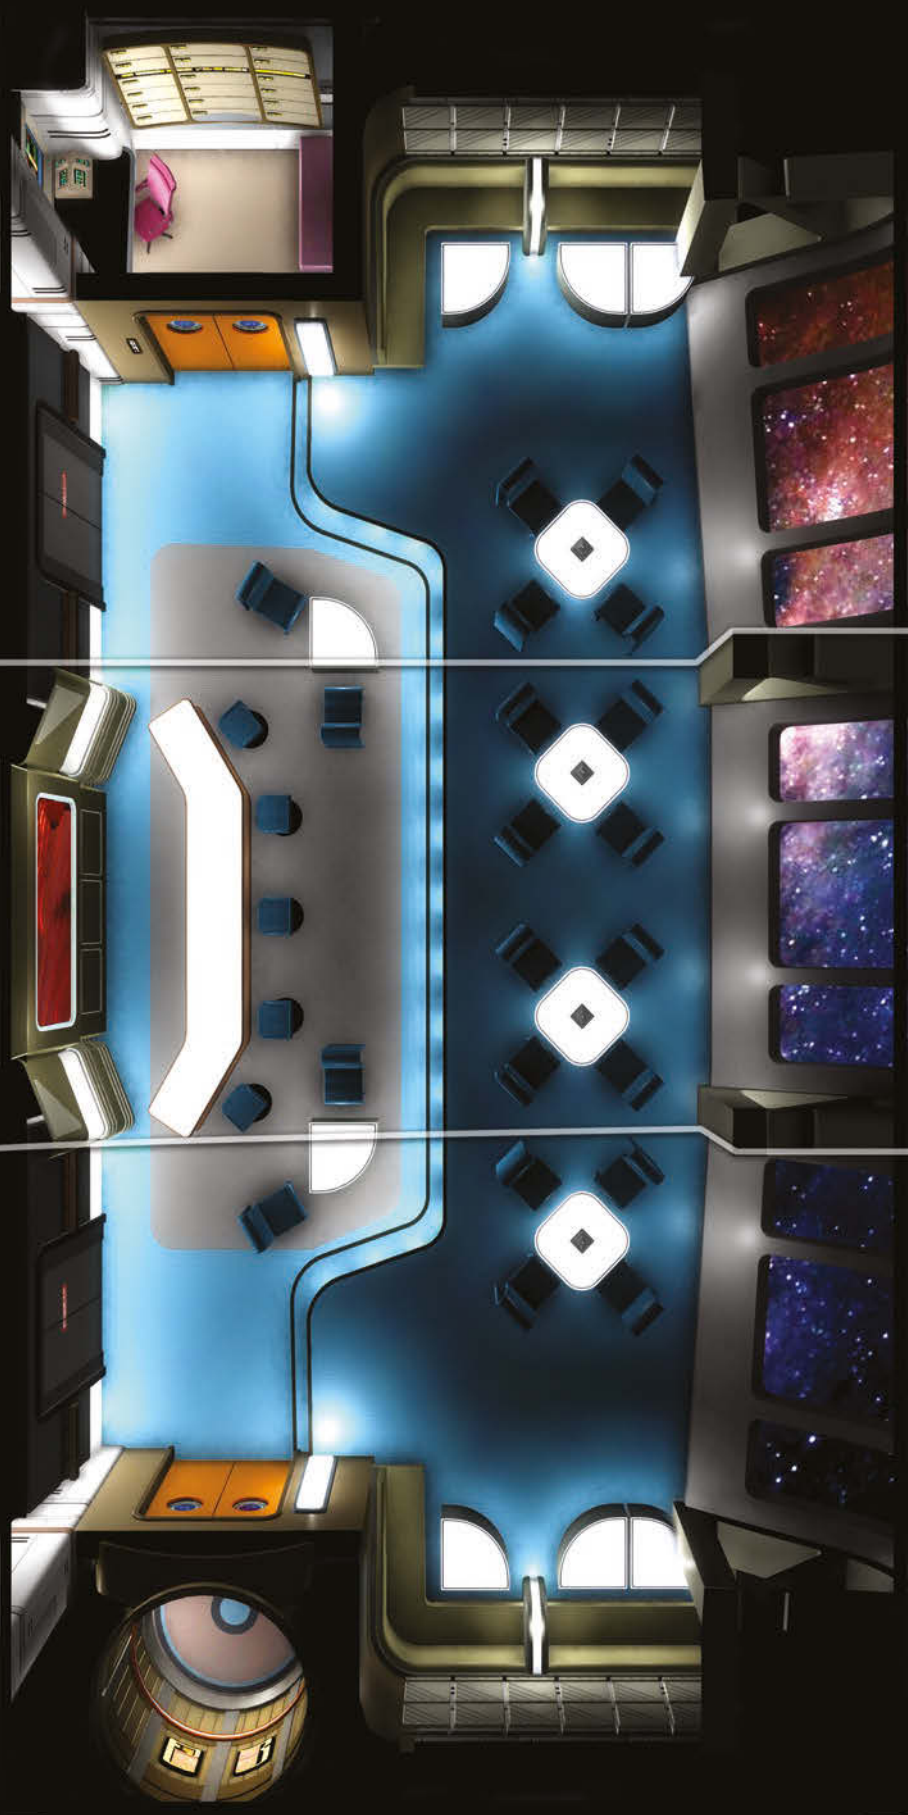

STAY OUT OF THE BEAM

CAUTION FORCE FIELD

CAUTION FORCE FIELD

3

CAUTION VARIABLE GRAVITY AREA

CAUTION VARIABLE GRAVITY AREA

FIELD OF FORCE

CAUTION FORCE FIELD

CAUTION FORCE FIELD

2

05

USS ENTERPRISE NCC-1701-A

2

1

2

342

INTRUDER ALERT!

Fight alien incursions through Starfleet corridors and shut down a warp core breach while dodging disruptor fire. These *Star Trek Adventures* geomorphic gaming tiles are based on set designs of *Star Trek: The Next Generation* with development by Rick Sternbach (*Star Trek: The Next Generation Technical Manual*) and designed by Jose Esteras.

From main engineering to the bridge of a *Galaxy-class* vessel, *Star Trek: The Next Generation Starfleet Tile Set* beams you straight to the action!

- 16 full-sized, double-sided tiles. (9.45" x 9.45")
- 16 half-sized, double-sided tiles. (9.45" x 4.72")
- Designed for use with *Star Trek Adventures* 32mm scale miniatures