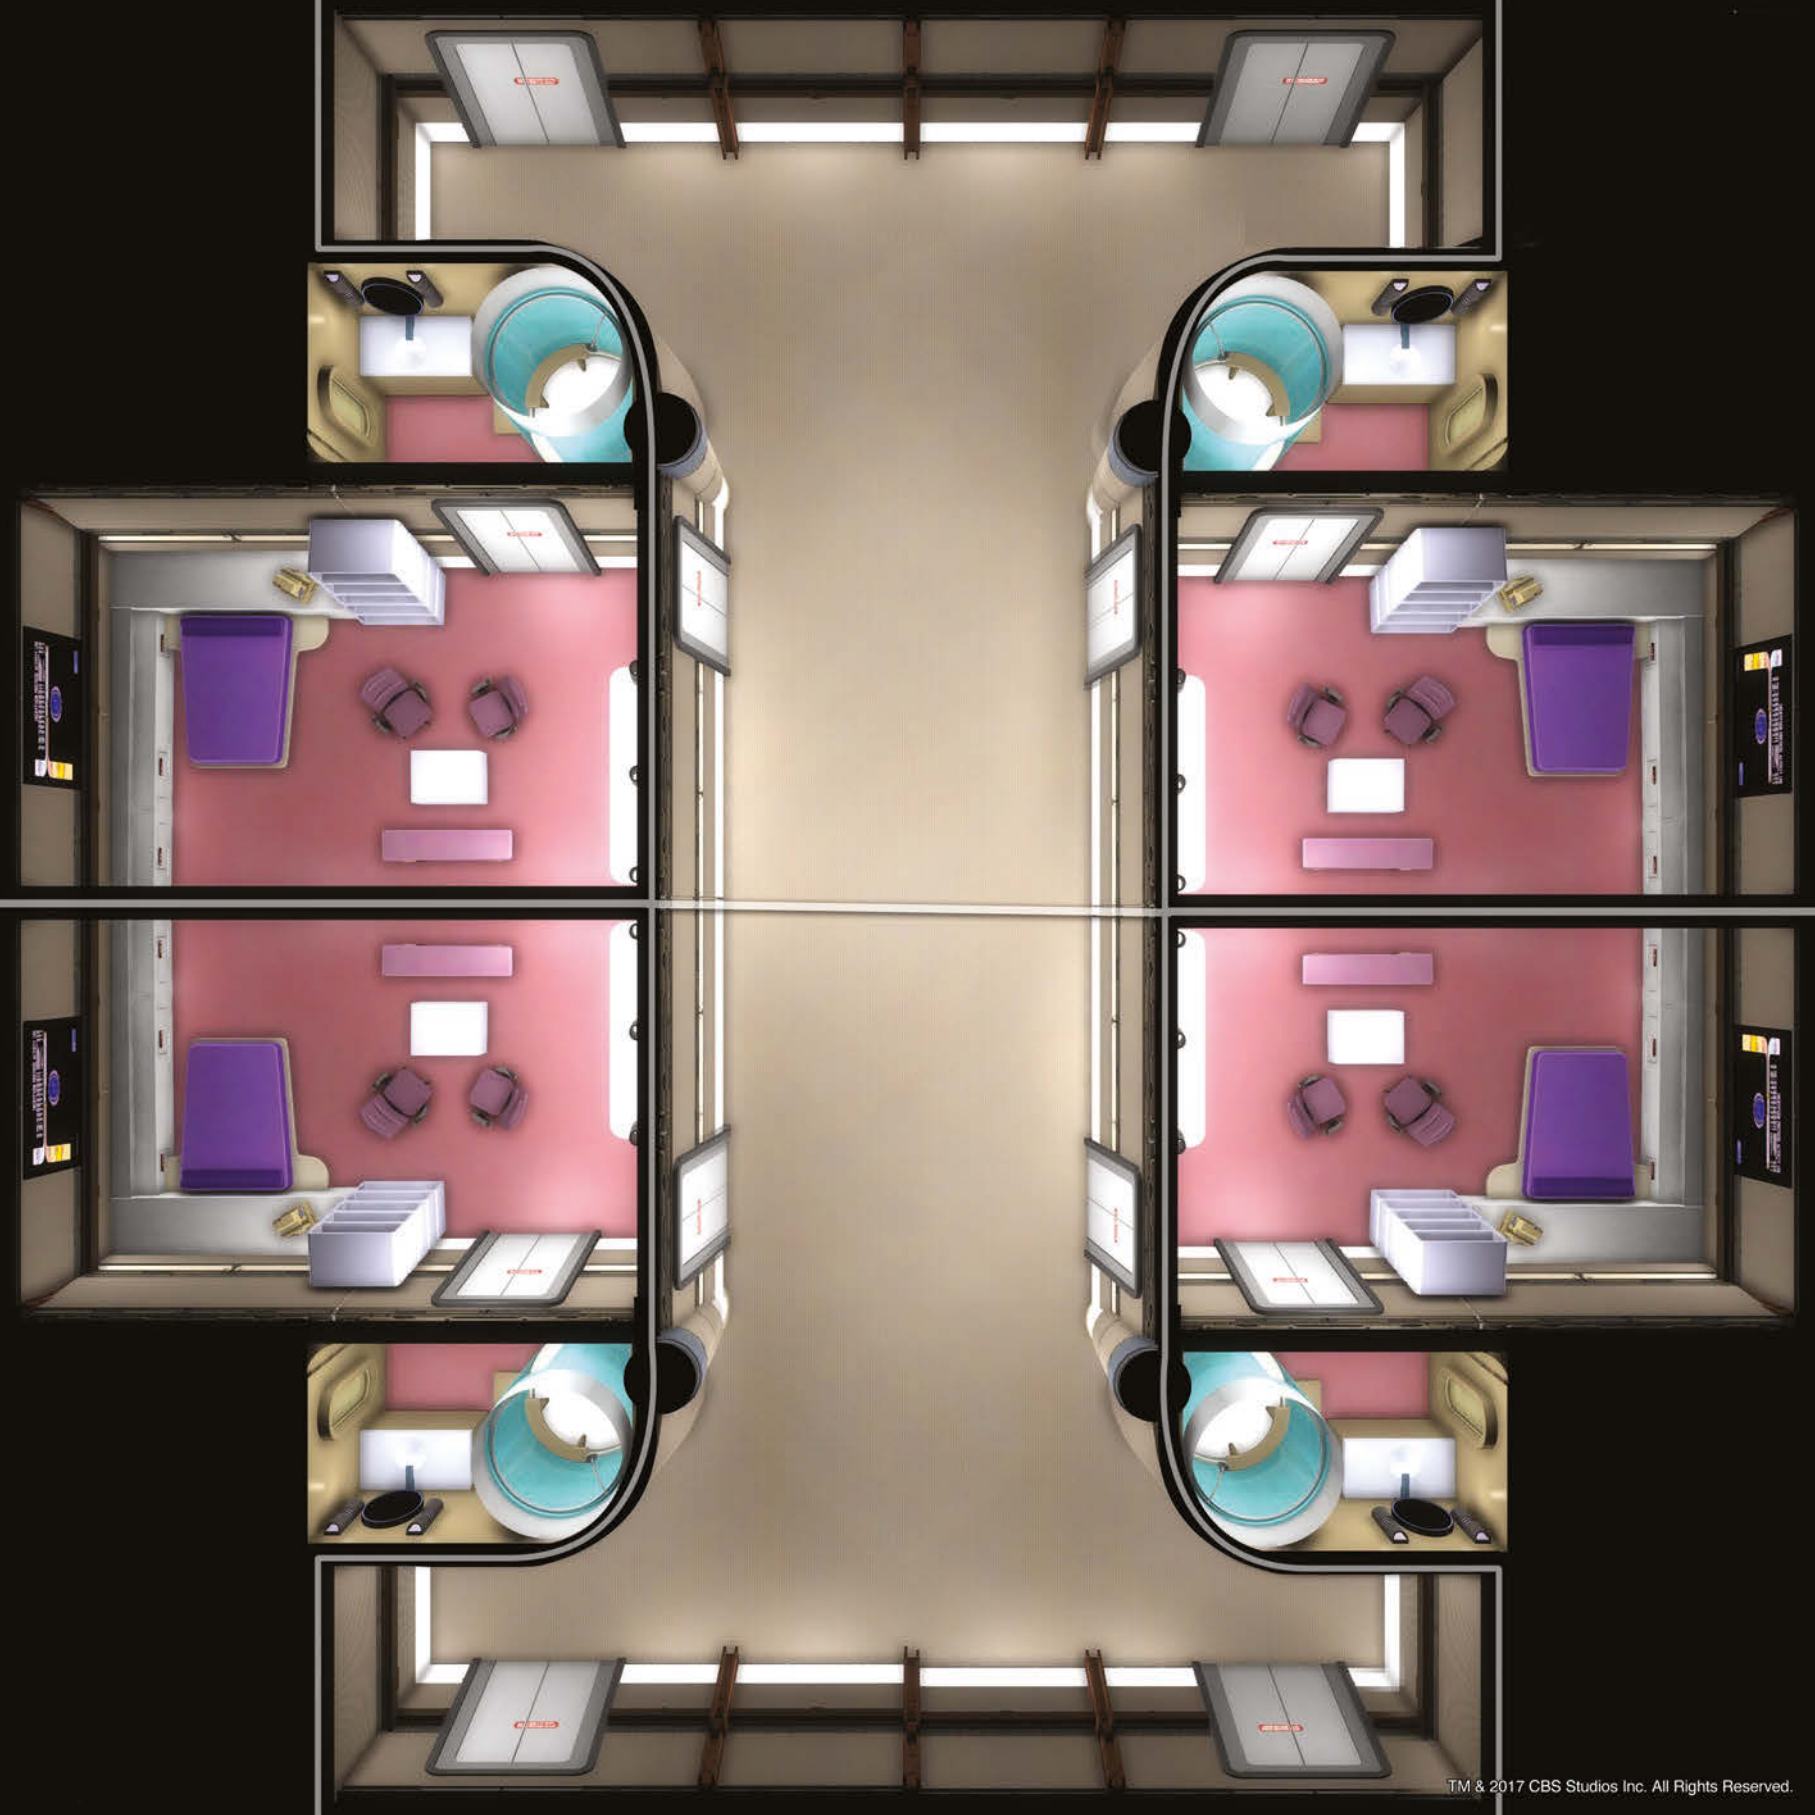

STAR TREK™ ADVENTURES

MÖDIPHÜS™
ENTERTAINMENT

STAR TREK: THE NEXT GENERATION
STARFLEET TILE SET

FFFA™

NCC-1701-D

H-2

1

NCC-1701-D

STAY OUT OF THE BEAM

CAUTION FORCE FIELD

CAUTION FORCE FIELD

3

CAUTION VARIABLE GRAVITY AREA

CAUTION VARIABLE GRAVITY AREA

FIELD OF FORCE

CAUTION FORCE FIELD

INTRUDER ALERT!

Fight alien incursions through Starfleet corridors and shut down a warp core breach while dodging disruptor fire. These *Star Trek Adventures* geomorphic gaming tiles are based on set designs of *Star Trek: The Next Generation* with development by Rick Sternbach (*Star Trek: The Next Generation Technical Manual*) and designed by Jose Esteras.

From main engineering to the bridge of a *Galaxy-class* vessel, *Star Trek: The Next Generation Starfleet Tile Set* beams you straight to the action!

- 16 full-sized, double-sided tiles. (9.45" x 9.45")
- 16 half-sized, double-sided tiles. (9.45" x 4.72")
- Designed for use with *Star Trek Adventures* 32mm scale miniatures