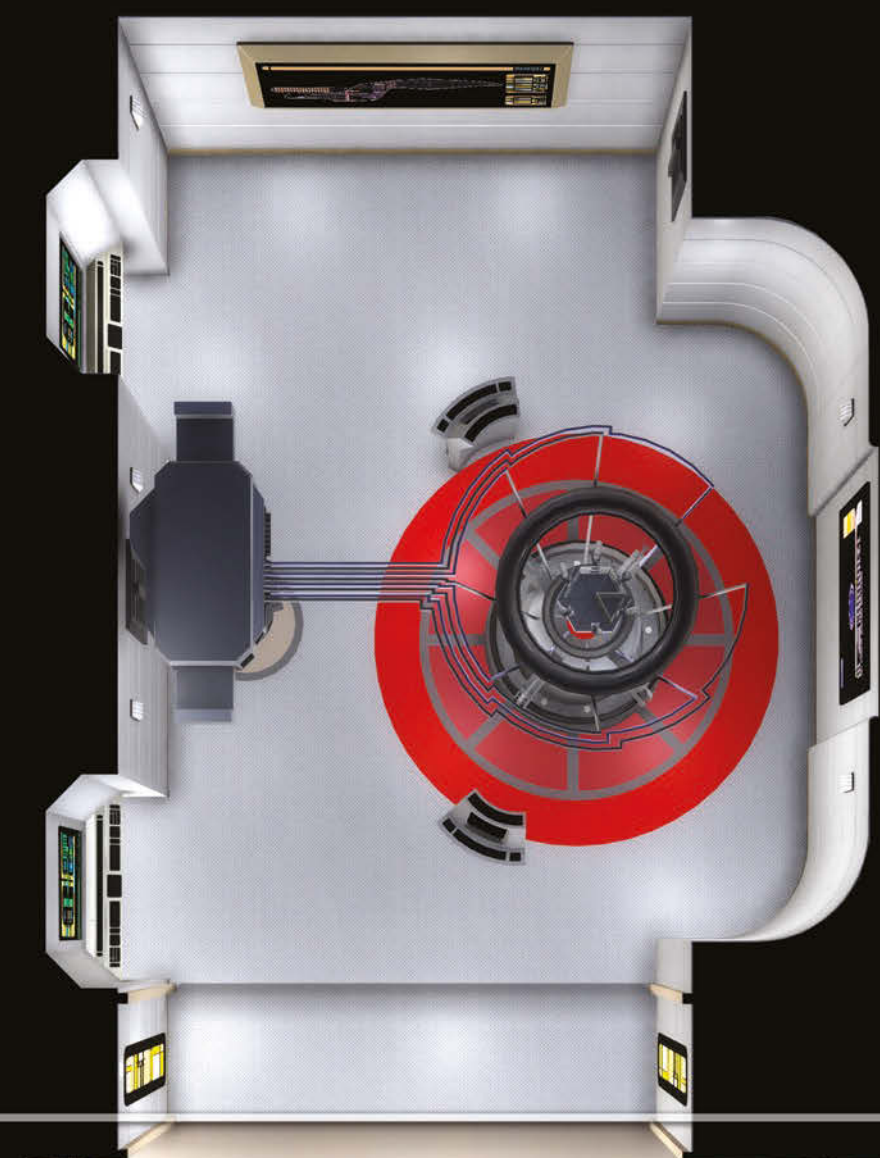

STAY OUT OF THE BEAM

CAUTION FORCE FIELD

CAUTION FORCE FIELD

3

CAUTION VARIABLE GRAVITY AREA

CAUTION VARIABLE GRAVITY AREA

FIELD OF FORCE

CAUTION FORCE FIELD

CAUTION FORCE FIELD

2

05

USS ENTERPRISE NCC-1701-A

2

1

2

342

INTRUDER ALERT!

Fight alien incursions through Starfleet corridors and shut down a warp core breach while dodging disruptor fire. These *Star Trek Adventures* geomorphic gaming tiles are based on set designs of *Star Trek: The Next Generation* with development by Rick Sternbach (*Star Trek: The Next Generation Technical Manual*) and designed by Jose Esteras.

From main engineering to the bridge of a *Galaxy-class* vessel, *Star Trek: The Next Generation Starfleet Tile Set* beams you straight to the action!

- 16 full-sized, double-sided tiles. (9.45" x 9.45")
- 16 half-sized, double-sided tiles. (9.45" x 4.72")
- Designed for use with *Star Trek Adventures* 32mm scale miniatures