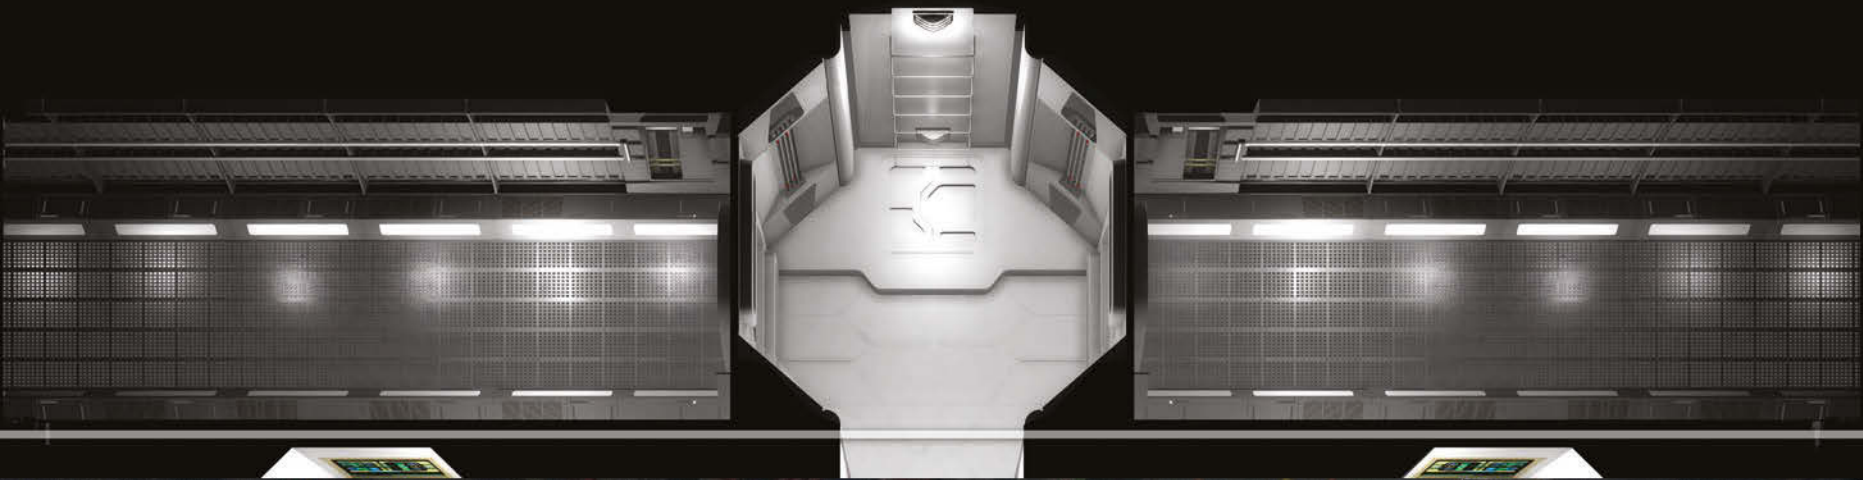

INTRUDER ALERT!

Fight alien incursions through Starfleet corridors and shut down a warp core breach while dodging disruptor fire. These *Star Trek Adventures* geomorphic gaming tiles are based on set designs of *Star Trek: The Next Generation* with development by Rick Sternbach (*Star Trek: The Next Generation Technical Manual*) and designed by Jose Esteras.

From main engineering to the bridge of a *Galaxy-class* vessel, *Star Trek: The Next Generation Starfleet Tile Set* beams you straight to the action!

- 16 full-sized, double-sided tiles. (9.45" x 9.45")
- 16 half-sized, double-sided tiles. (9.45" x 4.72")
- Designed for use with *Star Trek Adventures* 32mm scale miniatures