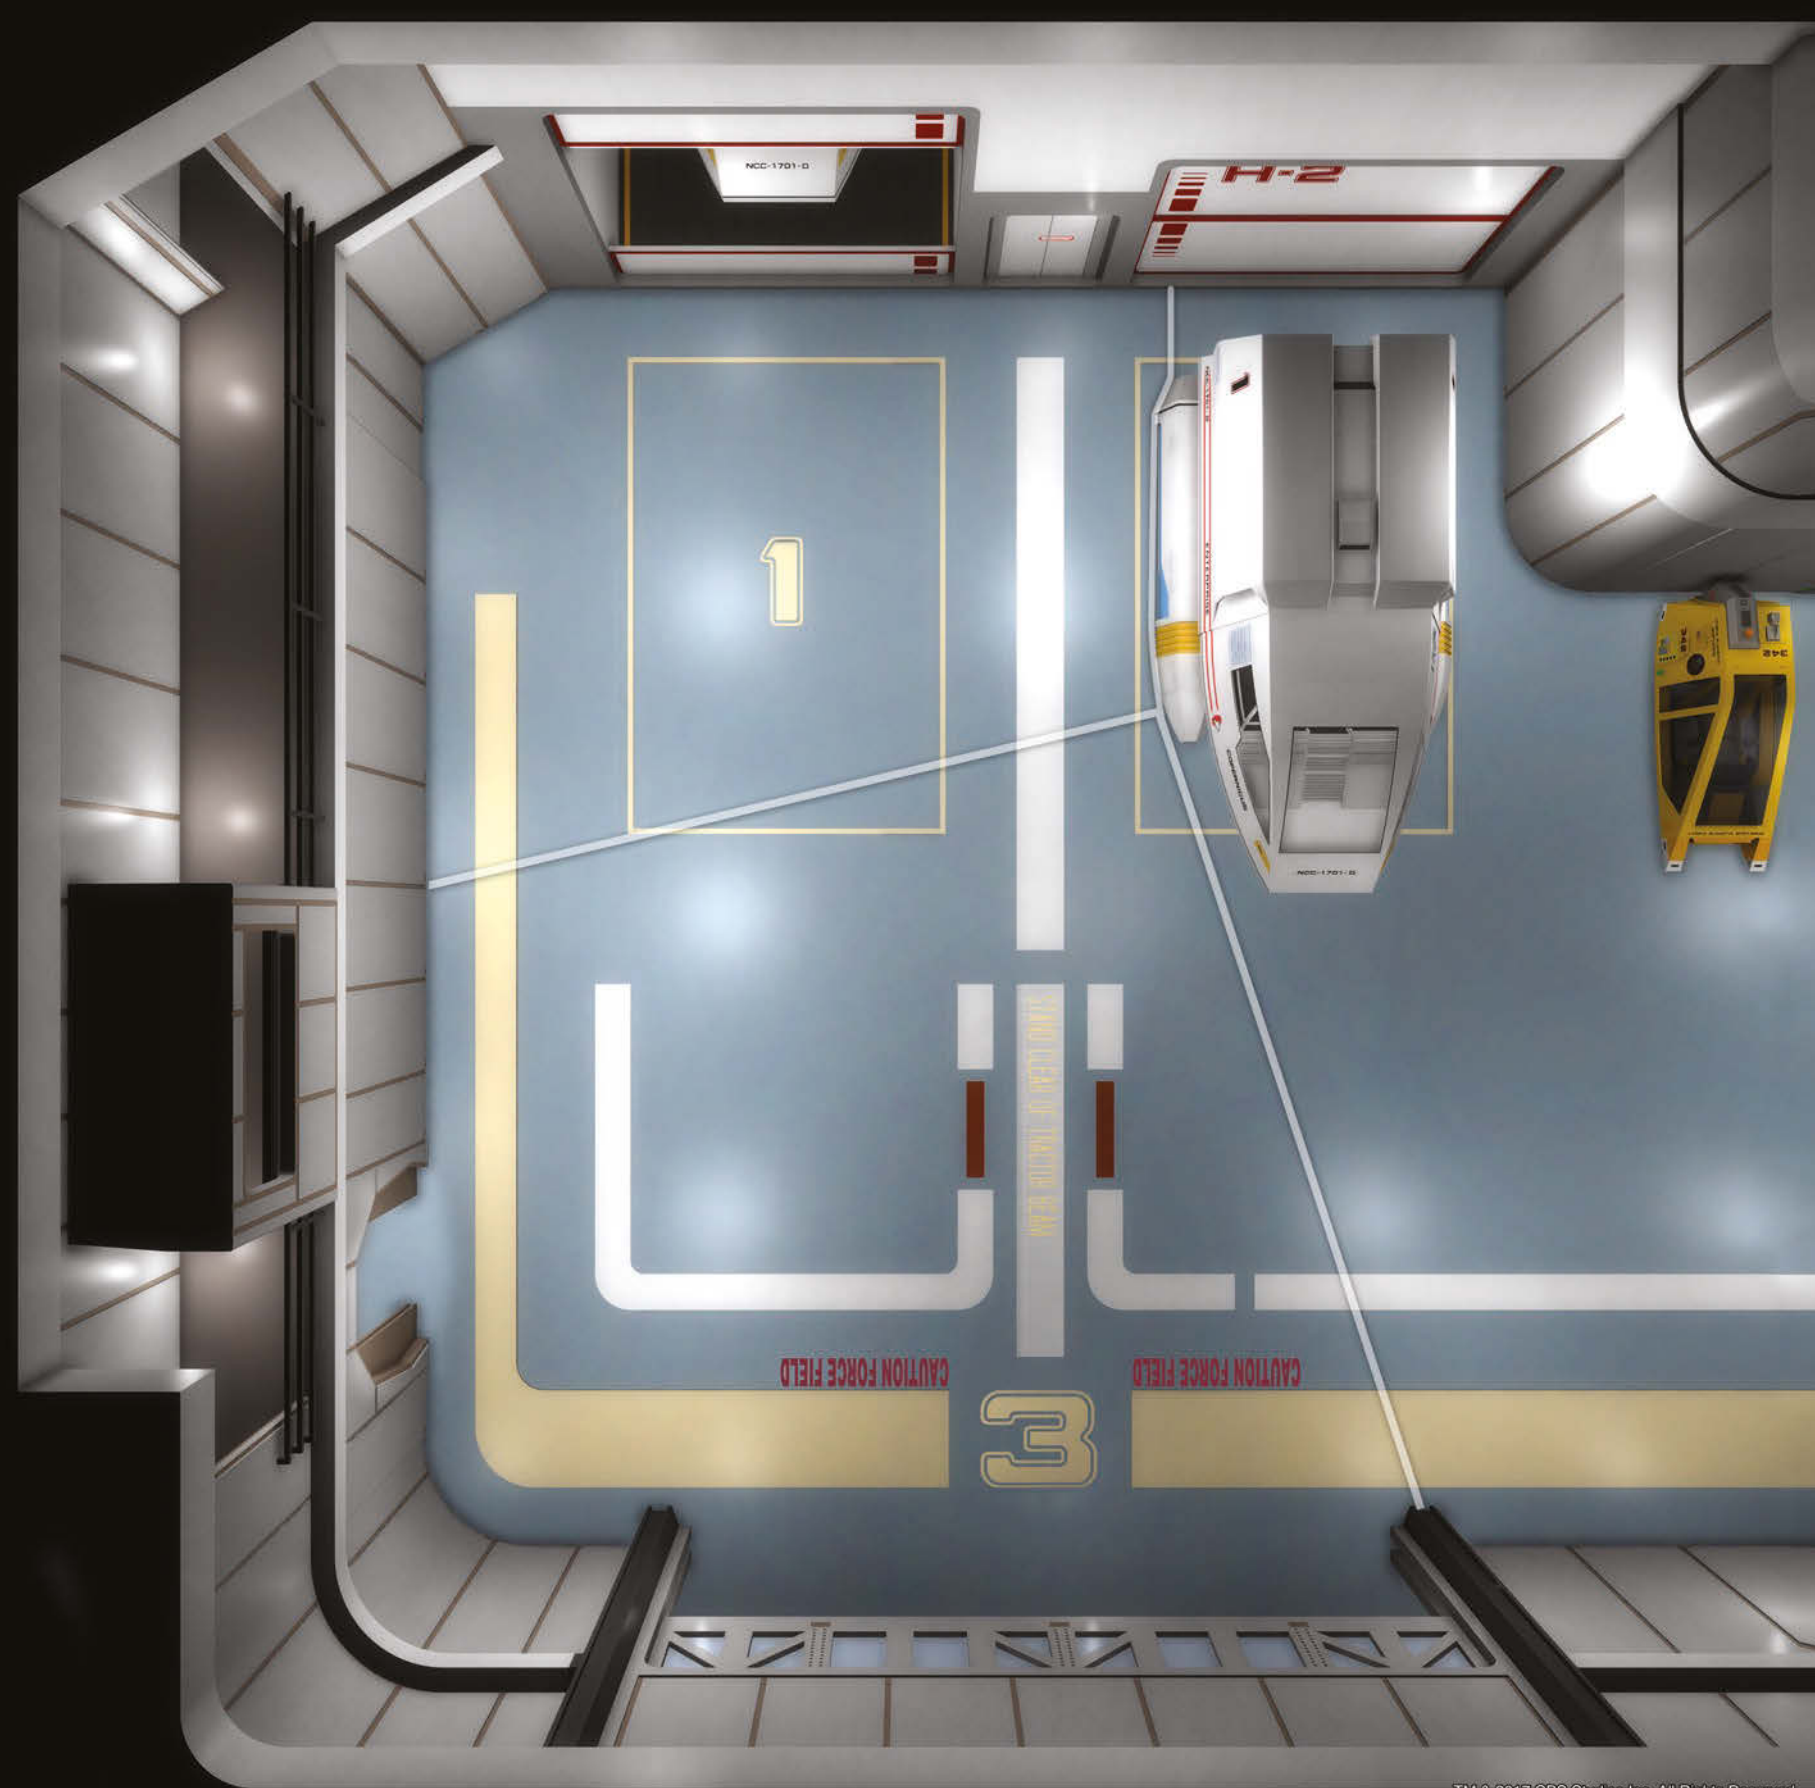

STAR TREK™ ADVENTURES

MÖDIPHÜS™
ENTERTAINMENT

STAR TREK: THE NEXT GENERATION
STARFLEET TILE SET

FFFA™

NCC-1701-D

H-2

1

NCC-1701-D

STAY OUT OF THE BEAM

CAUTION FORCE FIELD

CAUTION FORCE FIELD

3

CAUTION VARIABLE GRAVITY AREA

CAUTION VARIABLE GRAVITY AREA

FIELD OF FORCE

CAUTION FORCE FIELD

INTRUDER ALERT!

Fight alien incursions through Starfleet corridors and shut down a warp core breach while dodging disruptor fire. These *Star Trek Adventures* geomorphic gaming tiles are based on set designs of *Star Trek: The Next Generation* with development by Rick Sternbach (*Star Trek: The Next Generation Technical Manual*) and designed by Jose Esteras.

From main engineering to the bridge of a *Galaxy-class* vessel, *Star Trek: The Next Generation Starfleet Tile Set* beams you straight to the action!

- 16 full-sized, double-sided tiles. (9.45" x 9.45")
- 16 half-sized, double-sided tiles. (9.45" x 4.72")
- Designed for use with *Star Trek Adventures* 32mm scale miniatures