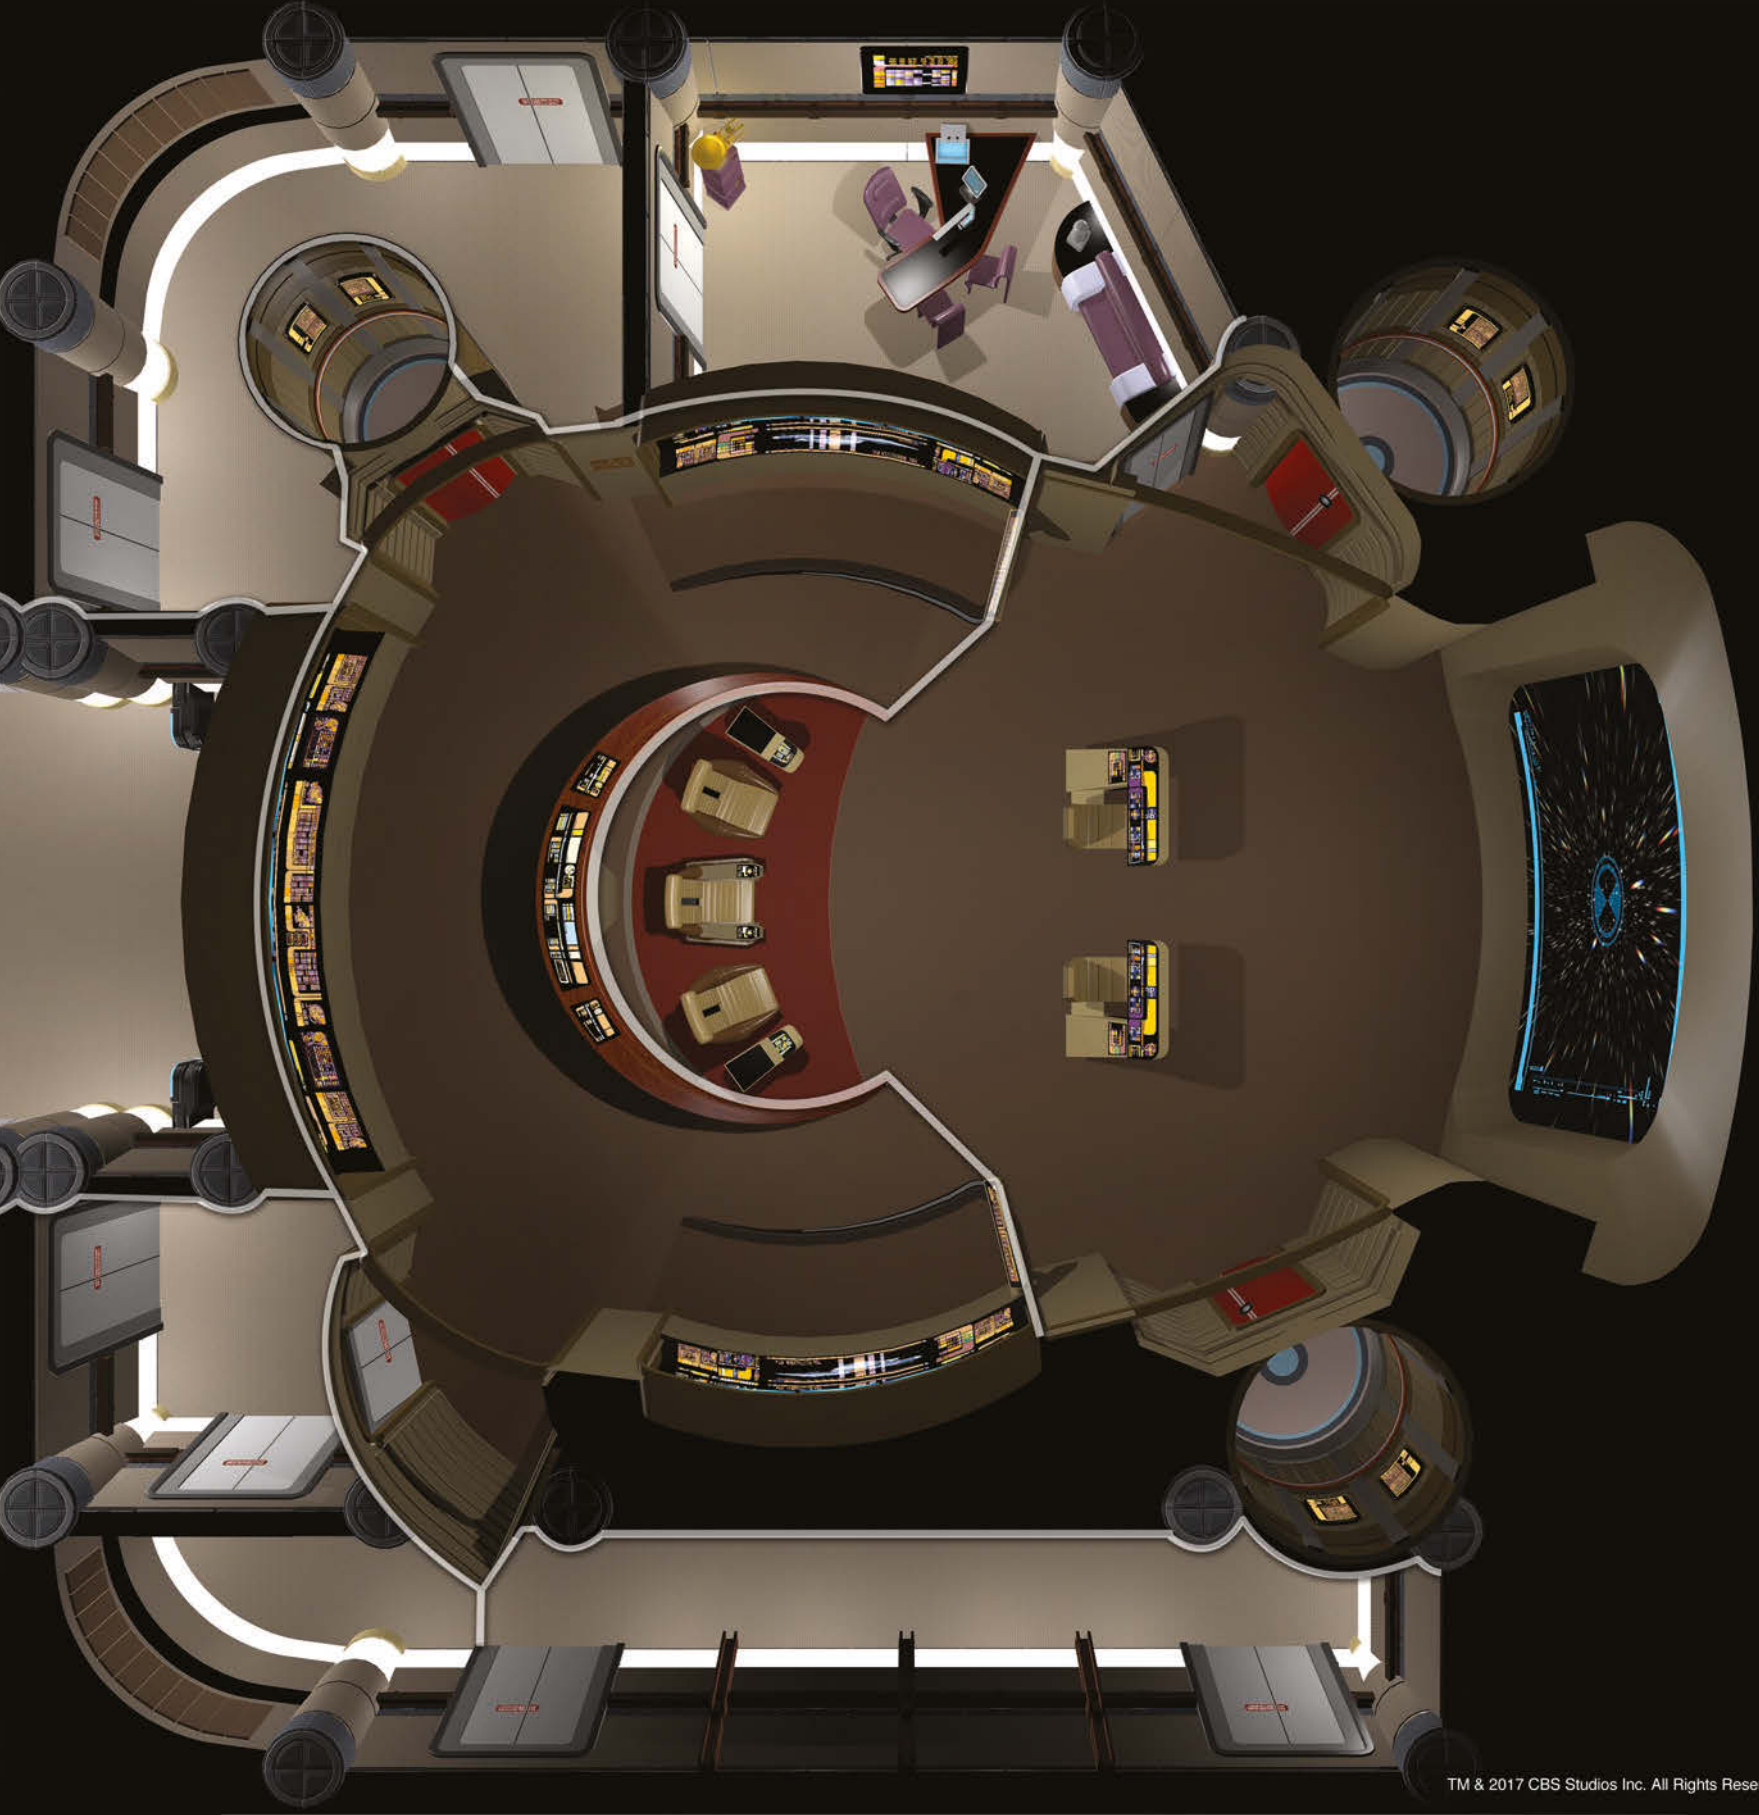

STAR TREK™ ADVENTURES

MÖDIPHÜS™
ENTERTAINMENT

STAR TREK: THE NEXT GENERATION
STARFLEET TILE SET

FFFA™

NCC-1701-D

H-2

1

NCC-1701-D

STAY OUT OF THE BEAM

CAUTION FORCE FIELD

CAUTION FORCE FIELD

3

CAUTION VARIABLE GRAVITY AREA

CAUTION VARIABLE GRAVITY AREA

FIELD OF FORCE

CAUTION FORCE FIELD

INTRUDER ALERT!

Fight alien incursions through Starfleet corridors and shut down a warp core breach while dodging disruptor fire. These *Star Trek Adventures* geomorphic gaming tiles are based on set designs of *Star Trek: The Next Generation* with development by Rick Sternbach (*Star Trek: The Next Generation Technical Manual*) and designed by Jose Esteras.

From main engineering to the bridge of a *Galaxy-class* vessel, *Star Trek: The Next Generation Starfleet Tile Set* beams you straight to the action!

- 16 full-sized, double-sided tiles. (9.45" x 9.45")
- 16 half-sized, double-sided tiles. (9.45" x 4.72")
- Designed for use with *Star Trek Adventures* 32mm scale miniatures