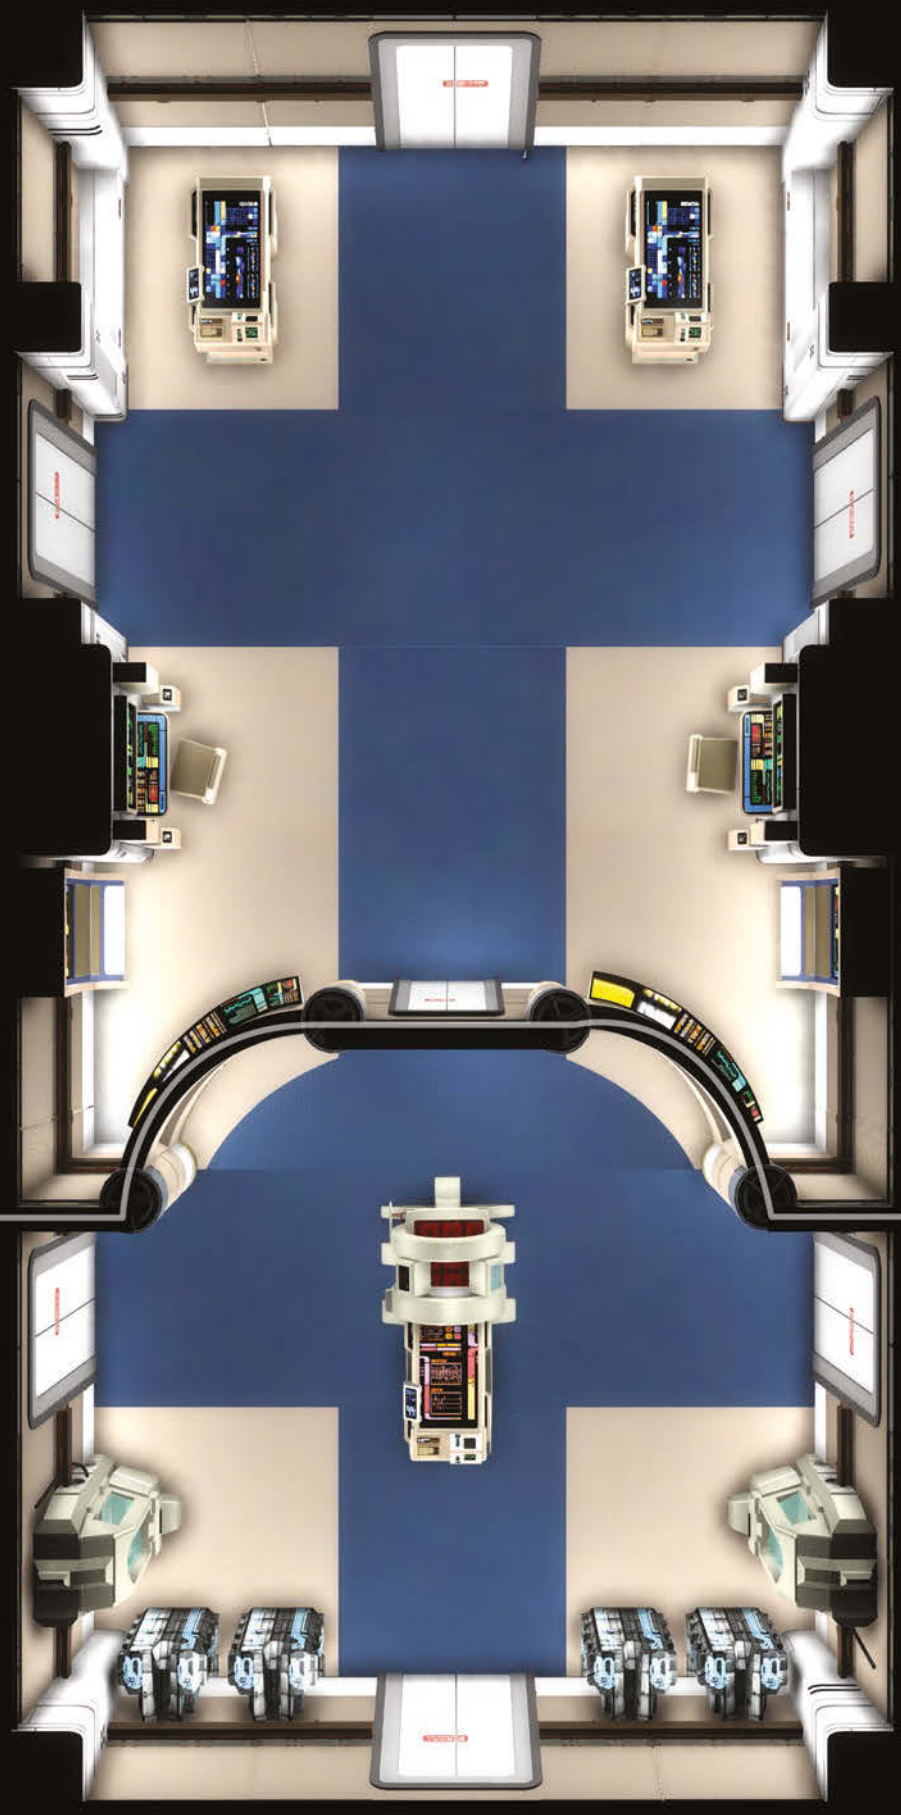

STAY OUT OF THE BEAM

CAUTION FORCE FIELD

CAUTION FORCE FIELD

3

CAUTION VARIABLE GRAVITY AREA

CAUTION VARIABLE GRAVITY AREA

FIELD OF FORCE

CAUTION FORCE FIELD

CAUTION FORCE FIELD

2

05

USS ENTERPRISE NCC-1701-A

2

1

2

342

INTRUDER ALERT!

Fight alien incursions through Starfleet corridors and shut down a warp core breach while dodging disruptor fire. These *Star Trek Adventures* geomorphic gaming tiles are based on set designs of *Star Trek: The Next Generation* with development by Rick Sternbach (*Star Trek: The Next Generation Technical Manual*) and designed by Jose Esteras.

From main engineering to the bridge of a *Galaxy-class* vessel, *Star Trek: The Next Generation Starfleet Tile Set* beams you straight to the action!

- 16 full-sized, double-sided tiles. (9.45" x 9.45")
- 16 half-sized, double-sided tiles. (9.45" x 4.72")
- Designed for use with *Star Trek Adventures* 32mm scale miniatures