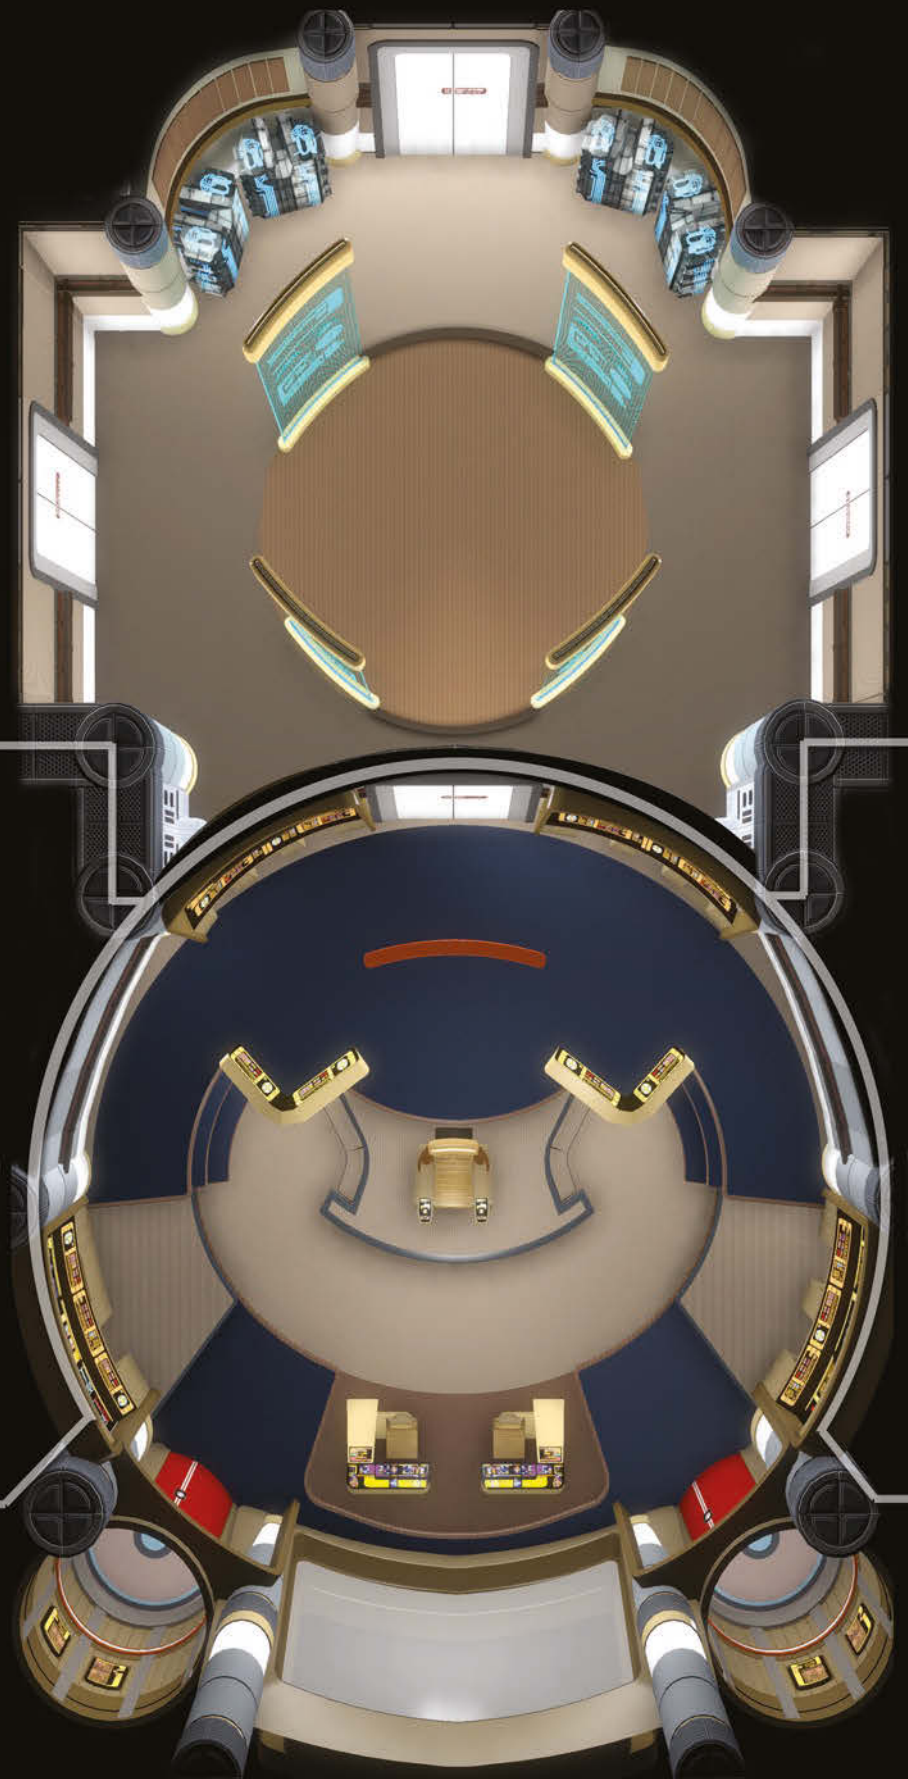

STAY OUT OF THE BEAM

CAUTION FORCE FIELD

CAUTION FORCE FIELD

3

CAUTION VARIABLE GRAVITY AREA

CAUTION VARIABLE GRAVITY AREA

FIELD OF FORCE

CAUTION FORCE FIELD

CAUTION FORCE FIELD

2

05

USS ENTERPRISE NCC-1701-A

2

1

2

342

INTRUDER ALERT!

Fight alien incursions through Starfleet corridors and shut down a warp core breach while dodging disruptor fire. These *Star Trek Adventures* geomorphic gaming tiles are based on set designs of *Star Trek: The Next Generation* with development by Rick Sternbach (*Star Trek: The Next Generation Technical Manual*) and designed by Jose Esteras.

From main engineering to the bridge of a *Galaxy-class* vessel, *Star Trek: The Next Generation Starfleet Tile Set* beams you straight to the action!

- 16 full-sized, double-sided tiles. (9.45" x 9.45")
- 16 half-sized, double-sided tiles. (9.45" x 4.72")
- Designed for use with *Star Trek Adventures* 32mm scale miniatures