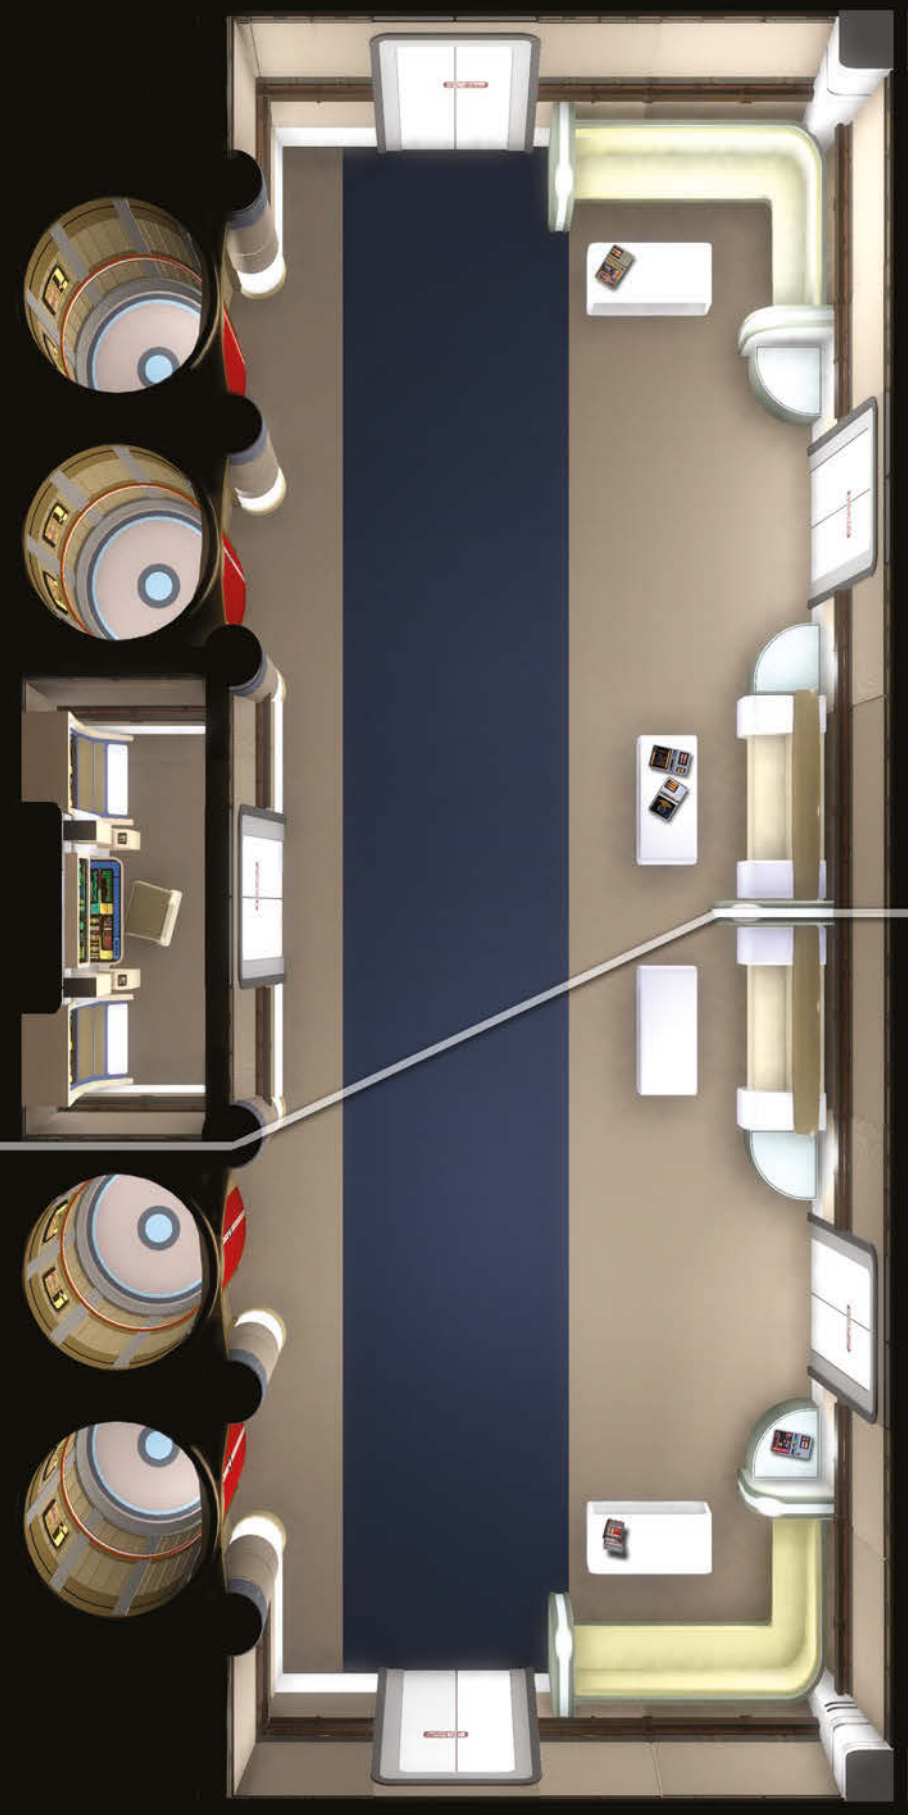

STAY OUT OF THE BEAM

CAUTION FORCE FIELD

CAUTION FORCE FIELD

3

CAUTION VARIABLE GRAVITY AREA

CAUTION VARIABLE GRAVITY AREA

FIELD OF FORCE

CAUTION FORCE FIELD

CAUTION FORCE FIELD

2

05

USS ENTERPRISE NCC-1701-A

2

1

2

342

From main engineering to the bridge of a *Galaxy-class* vessel, *Star Trek: The Next Generation Starfleet Tile Set* beams you straight to the action!

- 16 full-sized, double-sided tiles. (9.45" x 9.45")
- 16 half-sized, double-sided tiles. (9.45" x 4.72")
- Designed for use with *Star Trek Adventures* 32mm scale miniatures