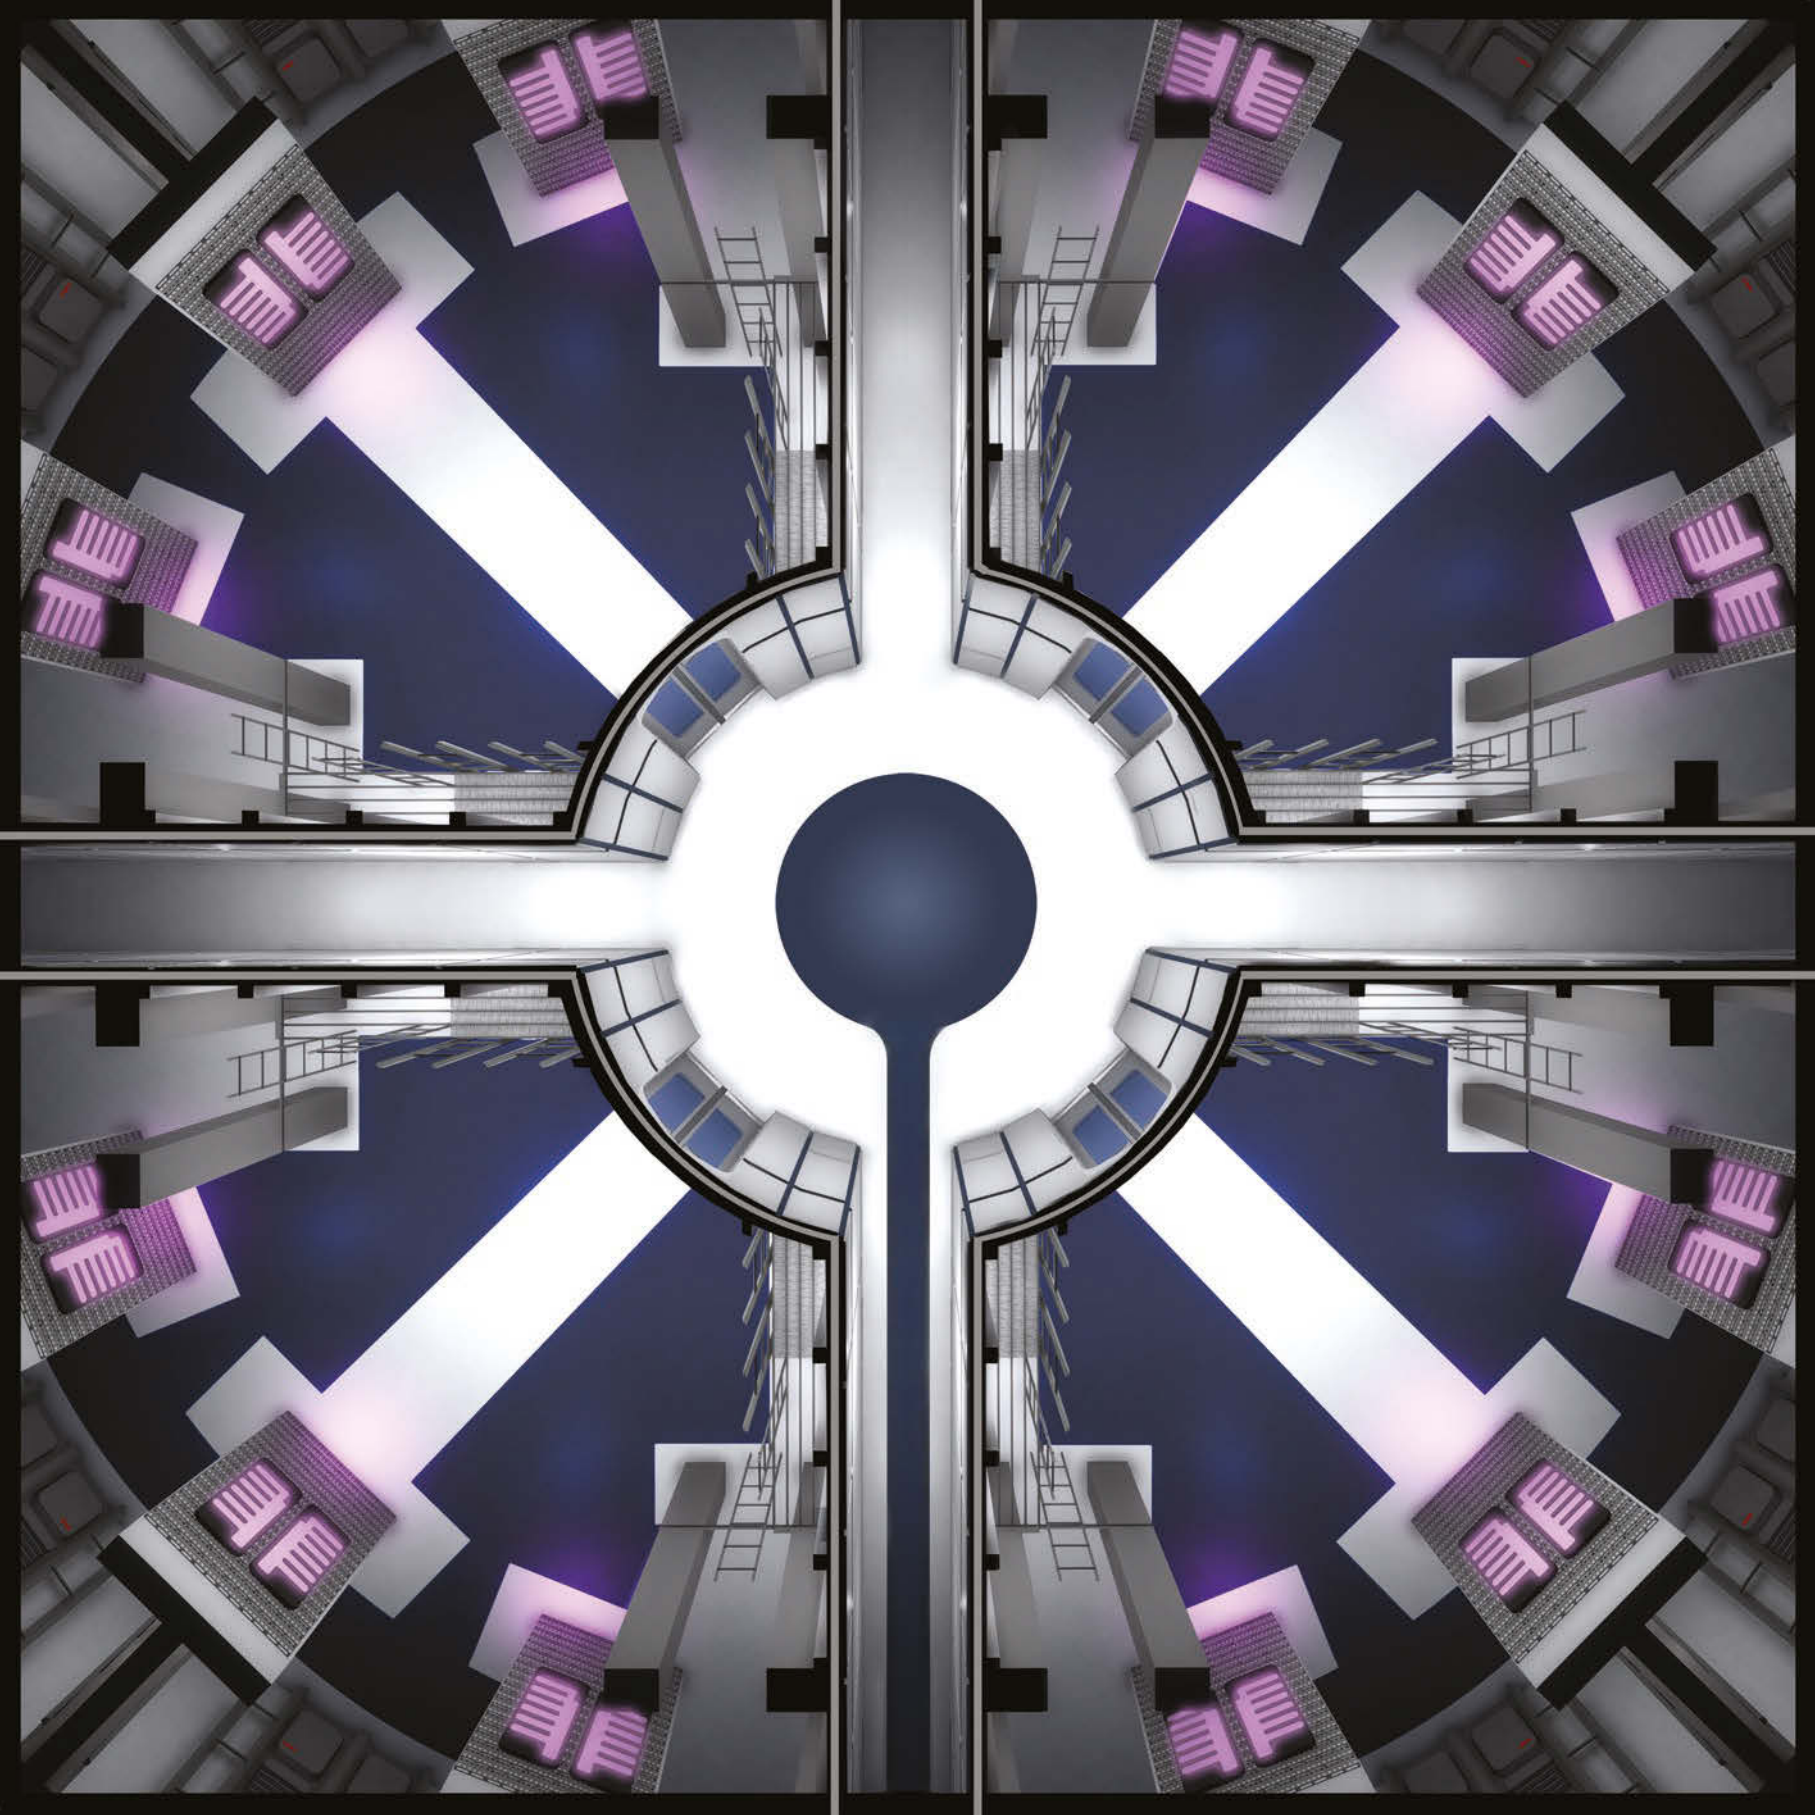

STAR TREK™ ADVENTURES

MÖDIPHÜS™
ENTERTAINMENT

STAR TREK: THE NEXT GENERATION
STARFLEET TILE SET

FFFA™

NCC-1701-D

H-2

1

NCC-1701-D

STAY OUT OF THE BEAM

CAUTION FORCE FIELD

CAUTION FORCE FIELD

3

CAUTION VARIABLE GRAVITY AREA

CAUTION VARIABLE GRAVITY AREA

FIELD OF FORCE

CAUTION FORCE FIELD

INTRUDER ALERT!

Fight alien incursions through Starfleet corridors and shut down a warp core breach while dodging disruptor fire. These *Star Trek Adventures* geomorphic gaming tiles are based on set designs of *Star Trek: The Next Generation* with development by Rick Sternbach (*Star Trek: The Next Generation Technical Manual*) and designed by Jose Esteras.

From main engineering to the bridge of a *Galaxy-class* vessel, *Star Trek: The Next Generation Starfleet Tile Set* beams you straight to the action!

- 16 full-sized, double-sided tiles. (9.45" x 9.45")
- 16 half-sized, double-sided tiles. (9.45" x 4.72")
- Designed for use with *Star Trek Adventures* 32mm scale miniatures