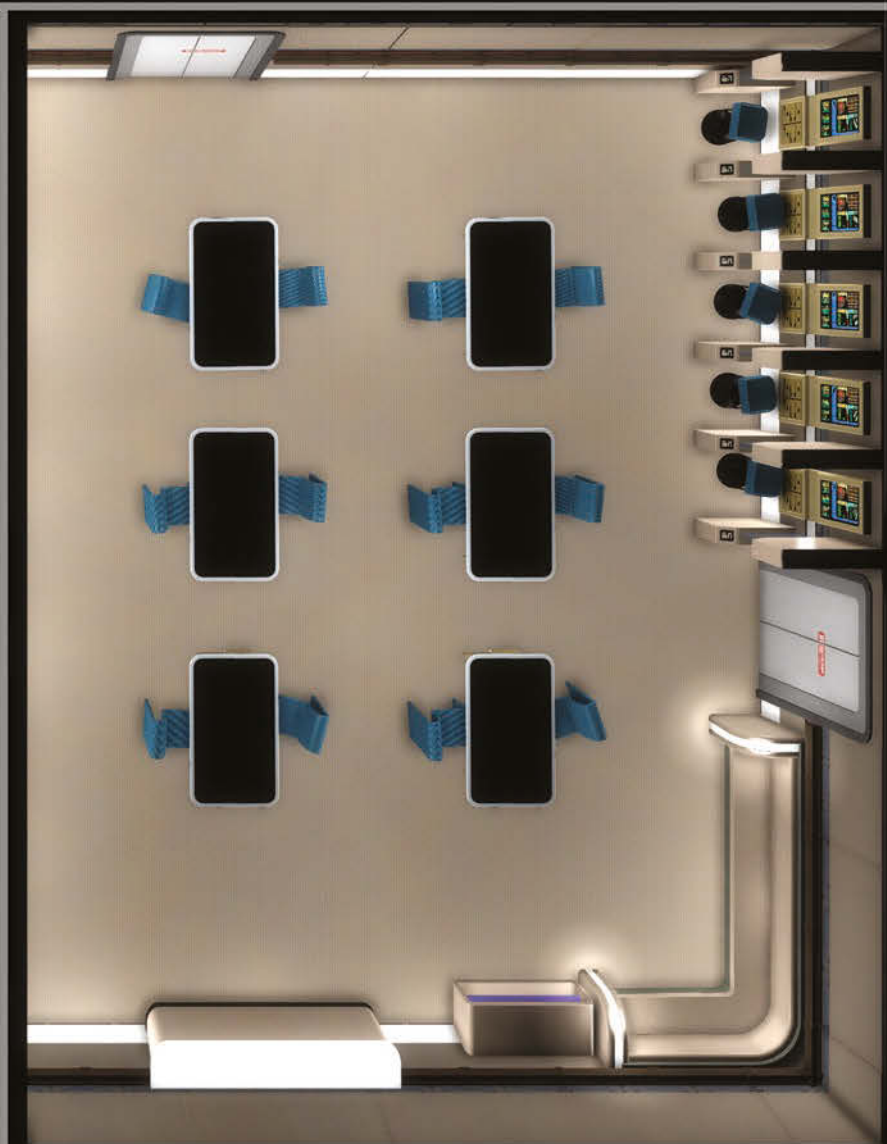

STAR TREK™ ADVENTURES

MÖDIPHÜS™
ENTERTAINMENT

STAR TREK: THE NEXT GENERATION
STARFLEET TILE SET

FFFA™

NCC-1701-D

H-2

1

NCC-1701-D

STAY OUT OF THE BEAM

CAUTION FORCE FIELD

CAUTION FORCE FIELD

3

CAUTION VARIABLE GRAVITY AREA

CAUTION VARIABLE GRAVITY AREA

FIELD OF FORCE

CAUTION FORCE FIELD

From main engineering to the bridge of a *Galaxy-class* vessel, *Star Trek: The Next Generation Starfleet Tile Set* beams you straight to the action!

- 16 full-sized, double-sided tiles. (9.45" x 9.45")
- 16 half-sized, double-sided tiles. (9.45" x 4.72")
- Designed for use with *Star Trek Adventures* 32mm scale miniatures