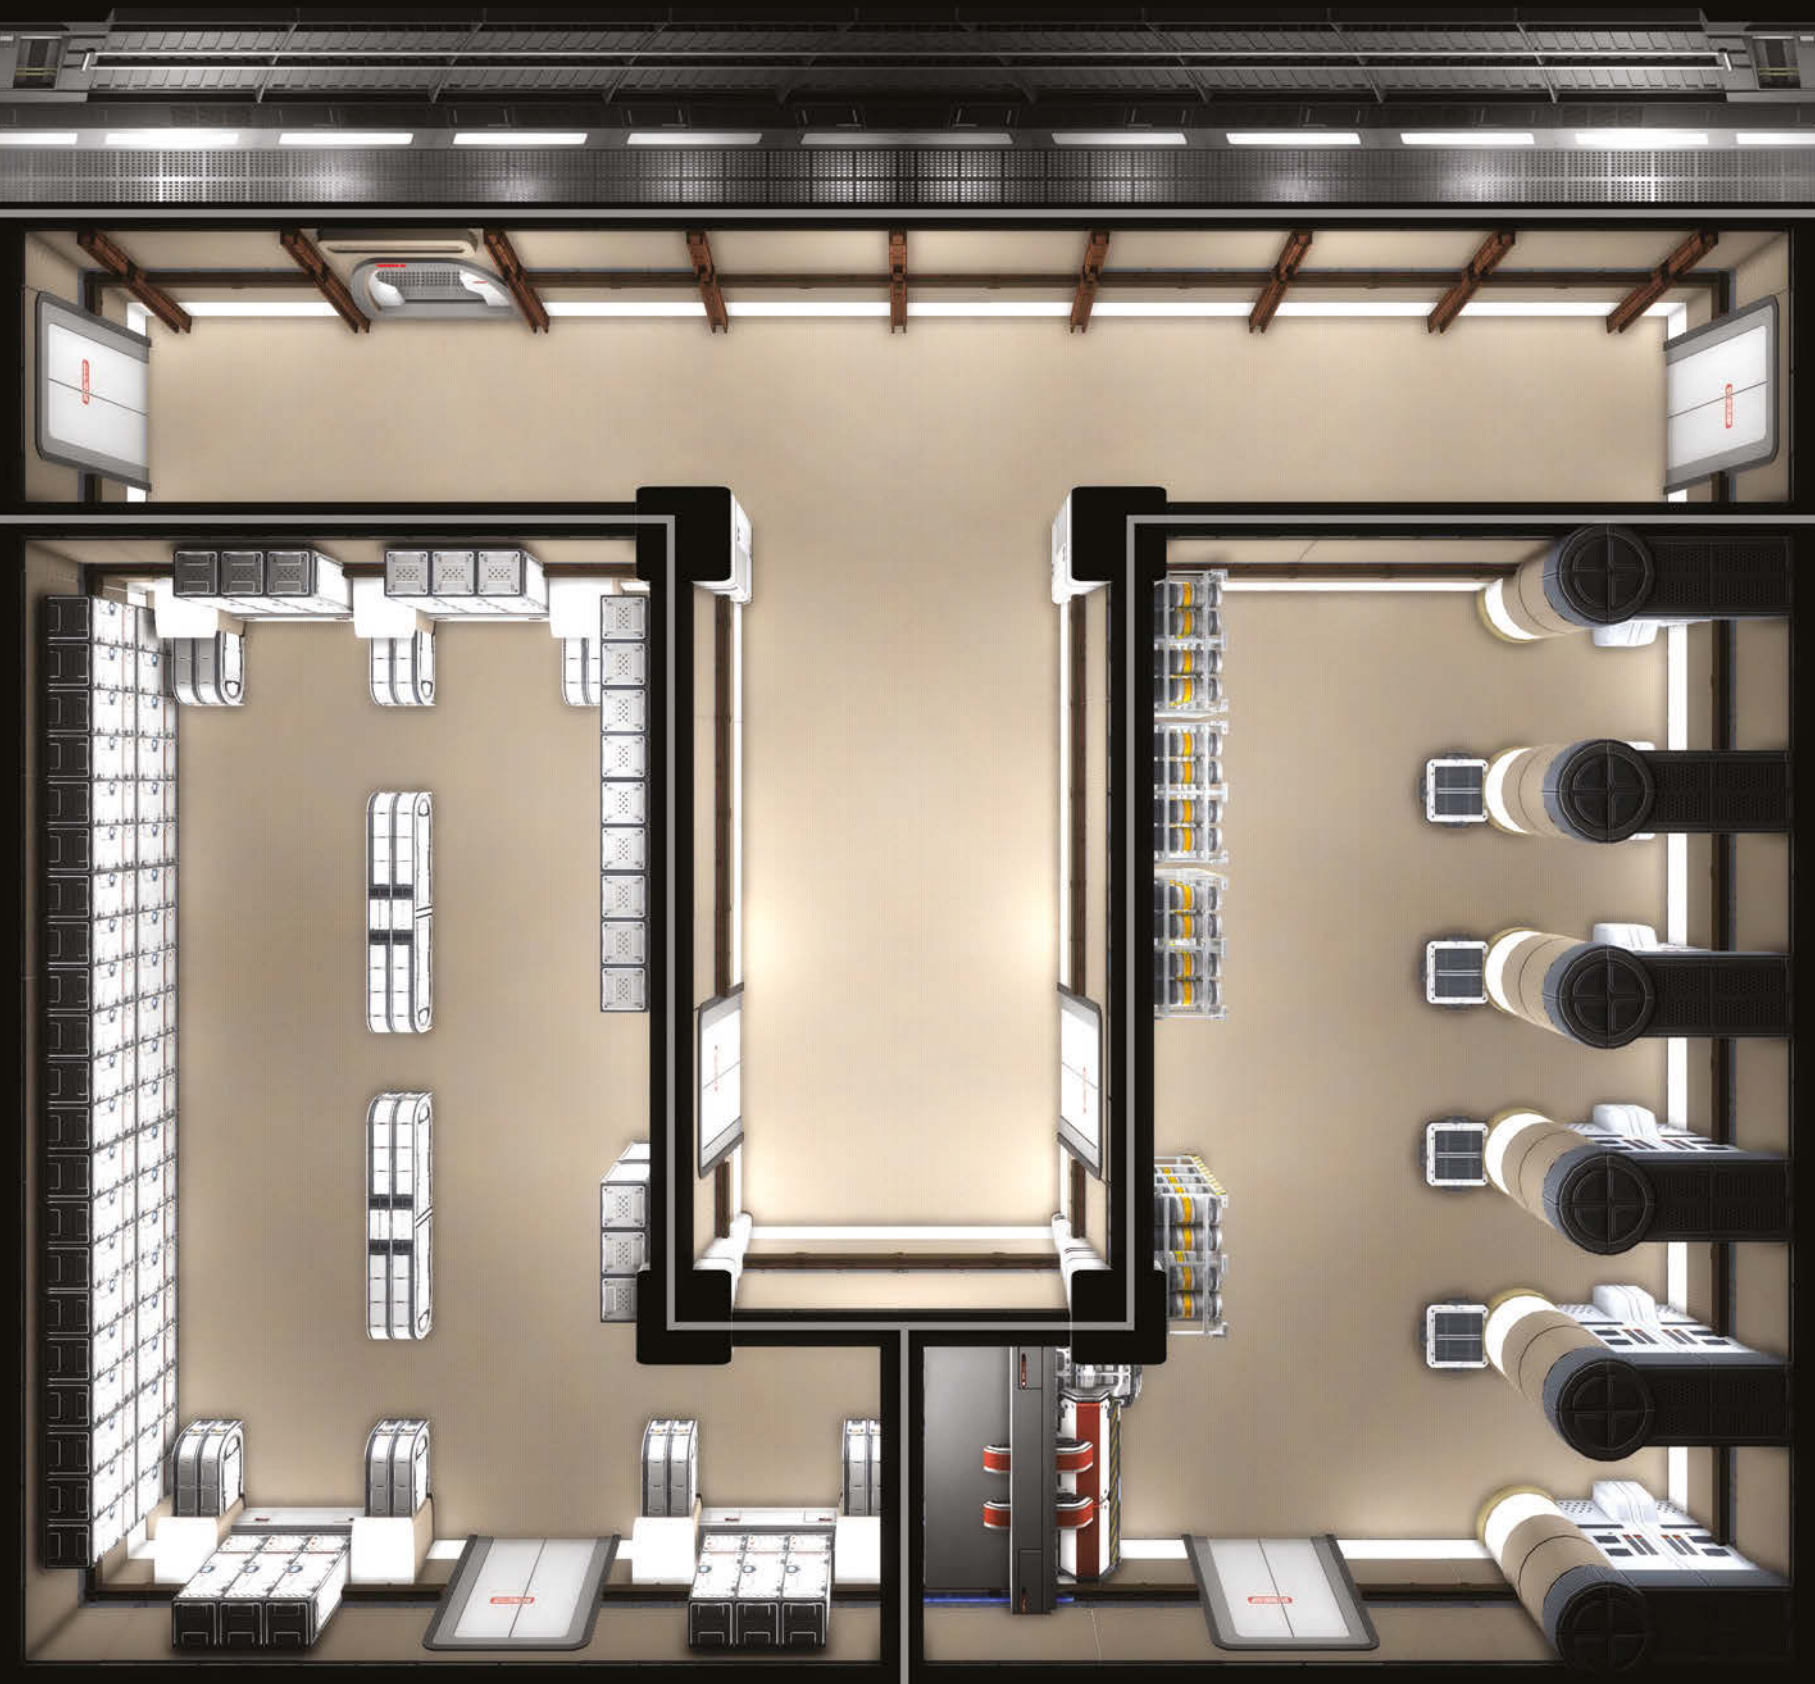

STAR TREK™ ADVENTURES

MÖDIPHÜS™
ENTERTAINMENT

STAR TREK: THE NEXT GENERATION
STARFLEET TILE SET

FFFA™

NCC-1701-D

H-2

1

NCC-1701-D

STAY OUT OF THE BEAM

CAUTION FORCE FIELD

CAUTION FORCE FIELD

3

CAUTION VARIABLE GRAVITY AREA

CAUTION VARIABLE GRAVITY AREA

FIELD OF FORCE

CAUTION FORCE FIELD

From main engineering to the bridge of a *Galaxy-class* vessel, *Star Trek: The Next Generation Starfleet Tile Set* beams you straight to the action!

- 16 full-sized, double-sided tiles. (9.45" x 9.45")
- 16 half-sized, double-sided tiles. (9.45" x 4.72")
- Designed for use with *Star Trek Adventures* 32mm scale miniatures