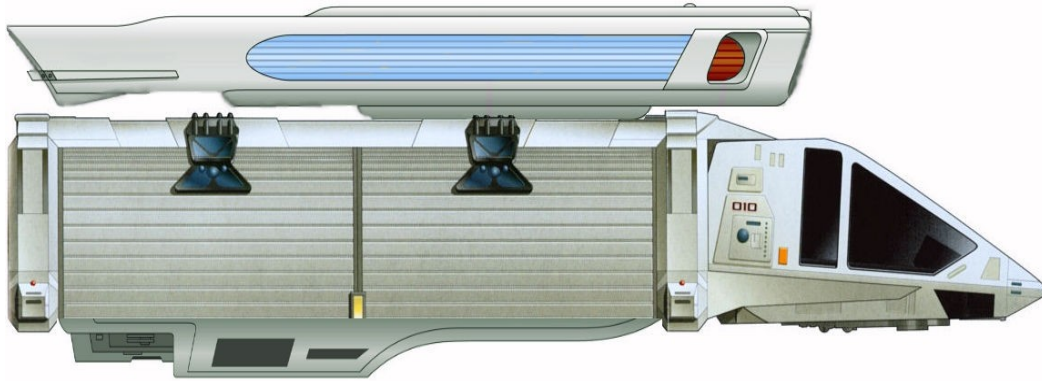

# YUKON CLASS TROOP TRANSPORT

Armed Runabout – Commissioned, 2375

# STARFLEET MARINE CORPS

## HULL DATA

Structure	20
Size / Decks	3 / 1
Length / Height / Beam	30 / 7.3 / 15
Compliment	up to 4 crew, 35 troops

---