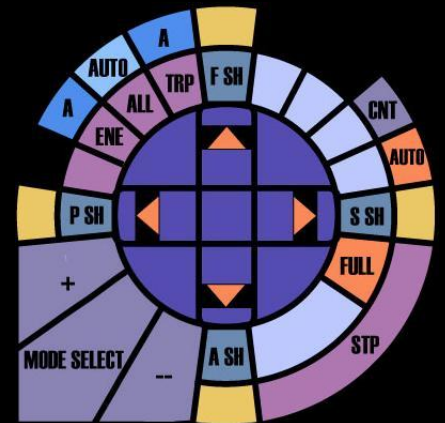

LCARS 23295

01-23564

Starfleet Watchtower-class

Heavy Starbase; Commissioned: 2263

Operational Data

Cargo Units:	150	[-10]
Life Support:	Class 4 (E)	[-9]
Operations System:	Class 4 (E)	[-9]
Sensor System:	Class S3 (0/0/+1/+2/+3/D)	[-6]
Power System:	Class 2R (CC)	[-13]
Sublight Drive:	No	[0]
Orbital Correctors:	SBT-2 (x2)(-1)	[-14]
Engineering Facilities:	Class 5 (+5)	[-11]
Separation System:	No	[0]
Tractor Beams:	1 m	[0]
Transporters:	5 standard, 5 emergency, 5 cargo	[0]

Hull Data

Structure: 50 [165 space][2 space remains]
 Size/Decks: 10/184
 Height/Diameter: 921/849 m
 Complement: 2,400 + 61,500 emergency

Tactical Data

Phasers:	Type VII (x6/D)	[-30]
Penetration:	6/5/5/0/0	
Torpedo Launchers:	Mk 12 IF (x6/D)	[-12]
Photon Penetration:	5/5/5/5/5	
Deflector Shield:	PFF 2c (B)	[-9]
Protection/Threshold:	14/3	

Miscellaneous Data

Maneuver Modifiers: +5C, -9H, +5T
 Traits: None

Docking Data

Docking Bays:	4	[-8]
Shuttlecraft:	40 size worth	
Docking Ports:	6	[-12]
Docked Starships:	18 size worth (Size 5 max.)	
Docking Pylons/Berths:	4	[-20]
Docked Starships:	20 size worth (Size 10 max.)	

Appearances

Series

Media

TOS

T.V. "The Ultimate Computer" remastered; T.V. "The Immunity Syndrome"

TOS

VAN Novel "Harbinger"

TNG