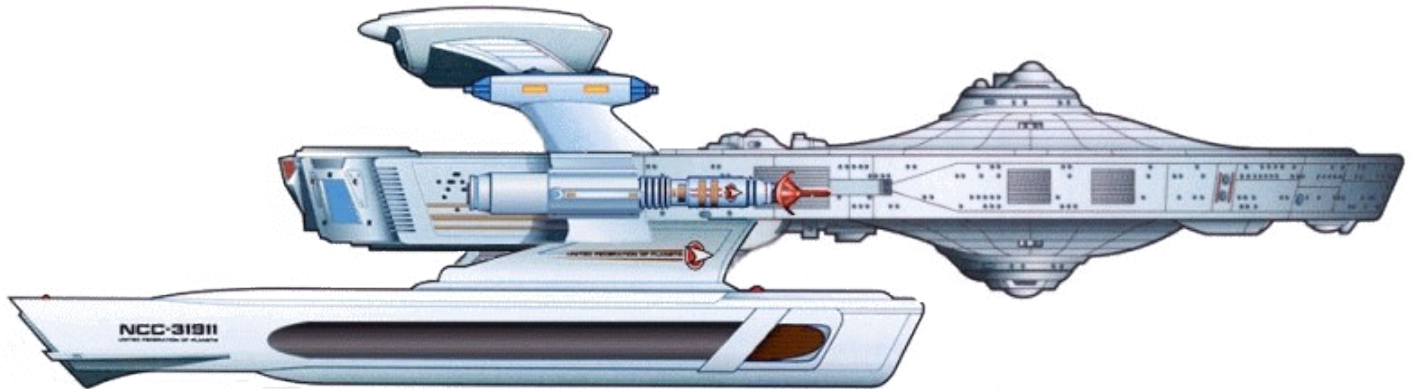

# EXCURSION CLASS CRUISER

Cruiser / Explorer— Commissioned, 2268

## HULL DATA

Structure	25
Size / Decks	5 / 17
Length / Height / Beam	147.4 / 46.9 / 85.7
Compliment	320

---