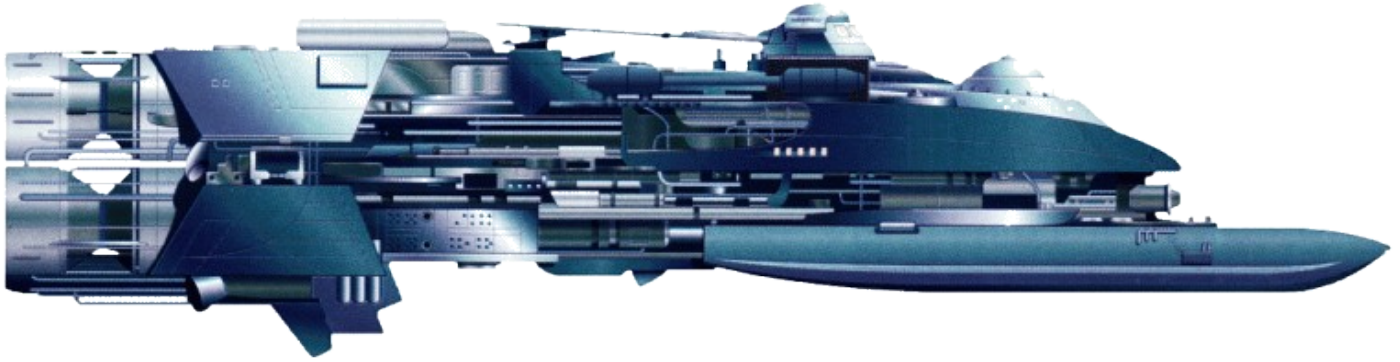

# CORPORATE COLONY SHIP

# SHELIAK

Armed Personnel Frigate— Commissioned, c. 2343

## HULL DATA

Structure	35
Size / Decks	7 / 21
Length / Height / Beam	431 / 215.5 / 84
Compliment	97 crew + 430 passengers

---