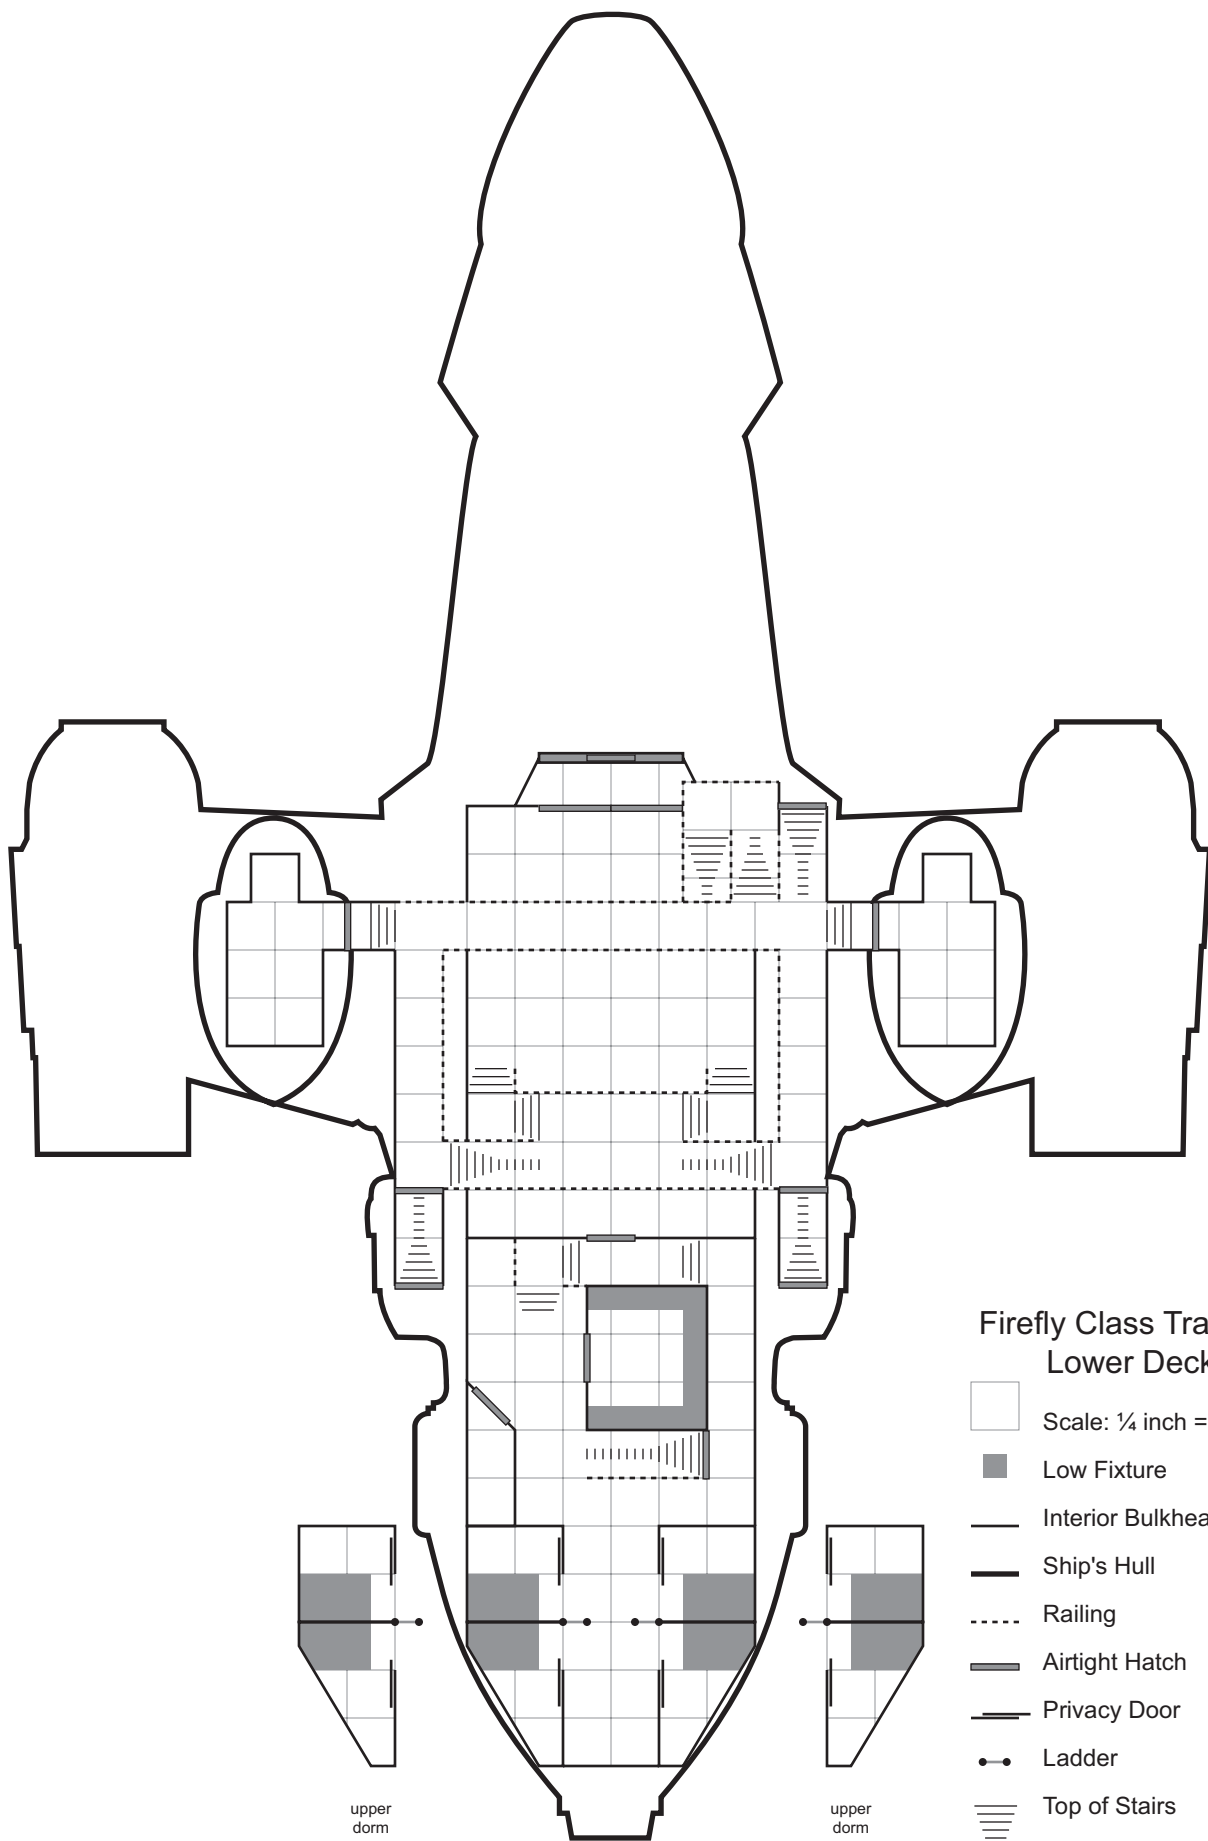

### Firefly Class Transport Upper Decks

-  Scale: 1/4 inch = 5 feet
-  Low Fixture
-  Interior Bulkhead
-  Ship's Hull
-  Railing
-  Airtight Hatch
-  Privacy Door
-  Ladder
-  Top of Stairs
-  Bottom of Stairs

Firefly Class Transport  
Lower Decks

-  Scale: 1/4 inch = 5 feet
-  Low Fixture
-  Interior Bulkhead
-  Ship's Hull
-  Railing
-  Airtight Hatch
-  Privacy Door
-  Ladder
-  Top of Stairs
-  Bottom of Stairs

upper  
dorm

upper  
dorm