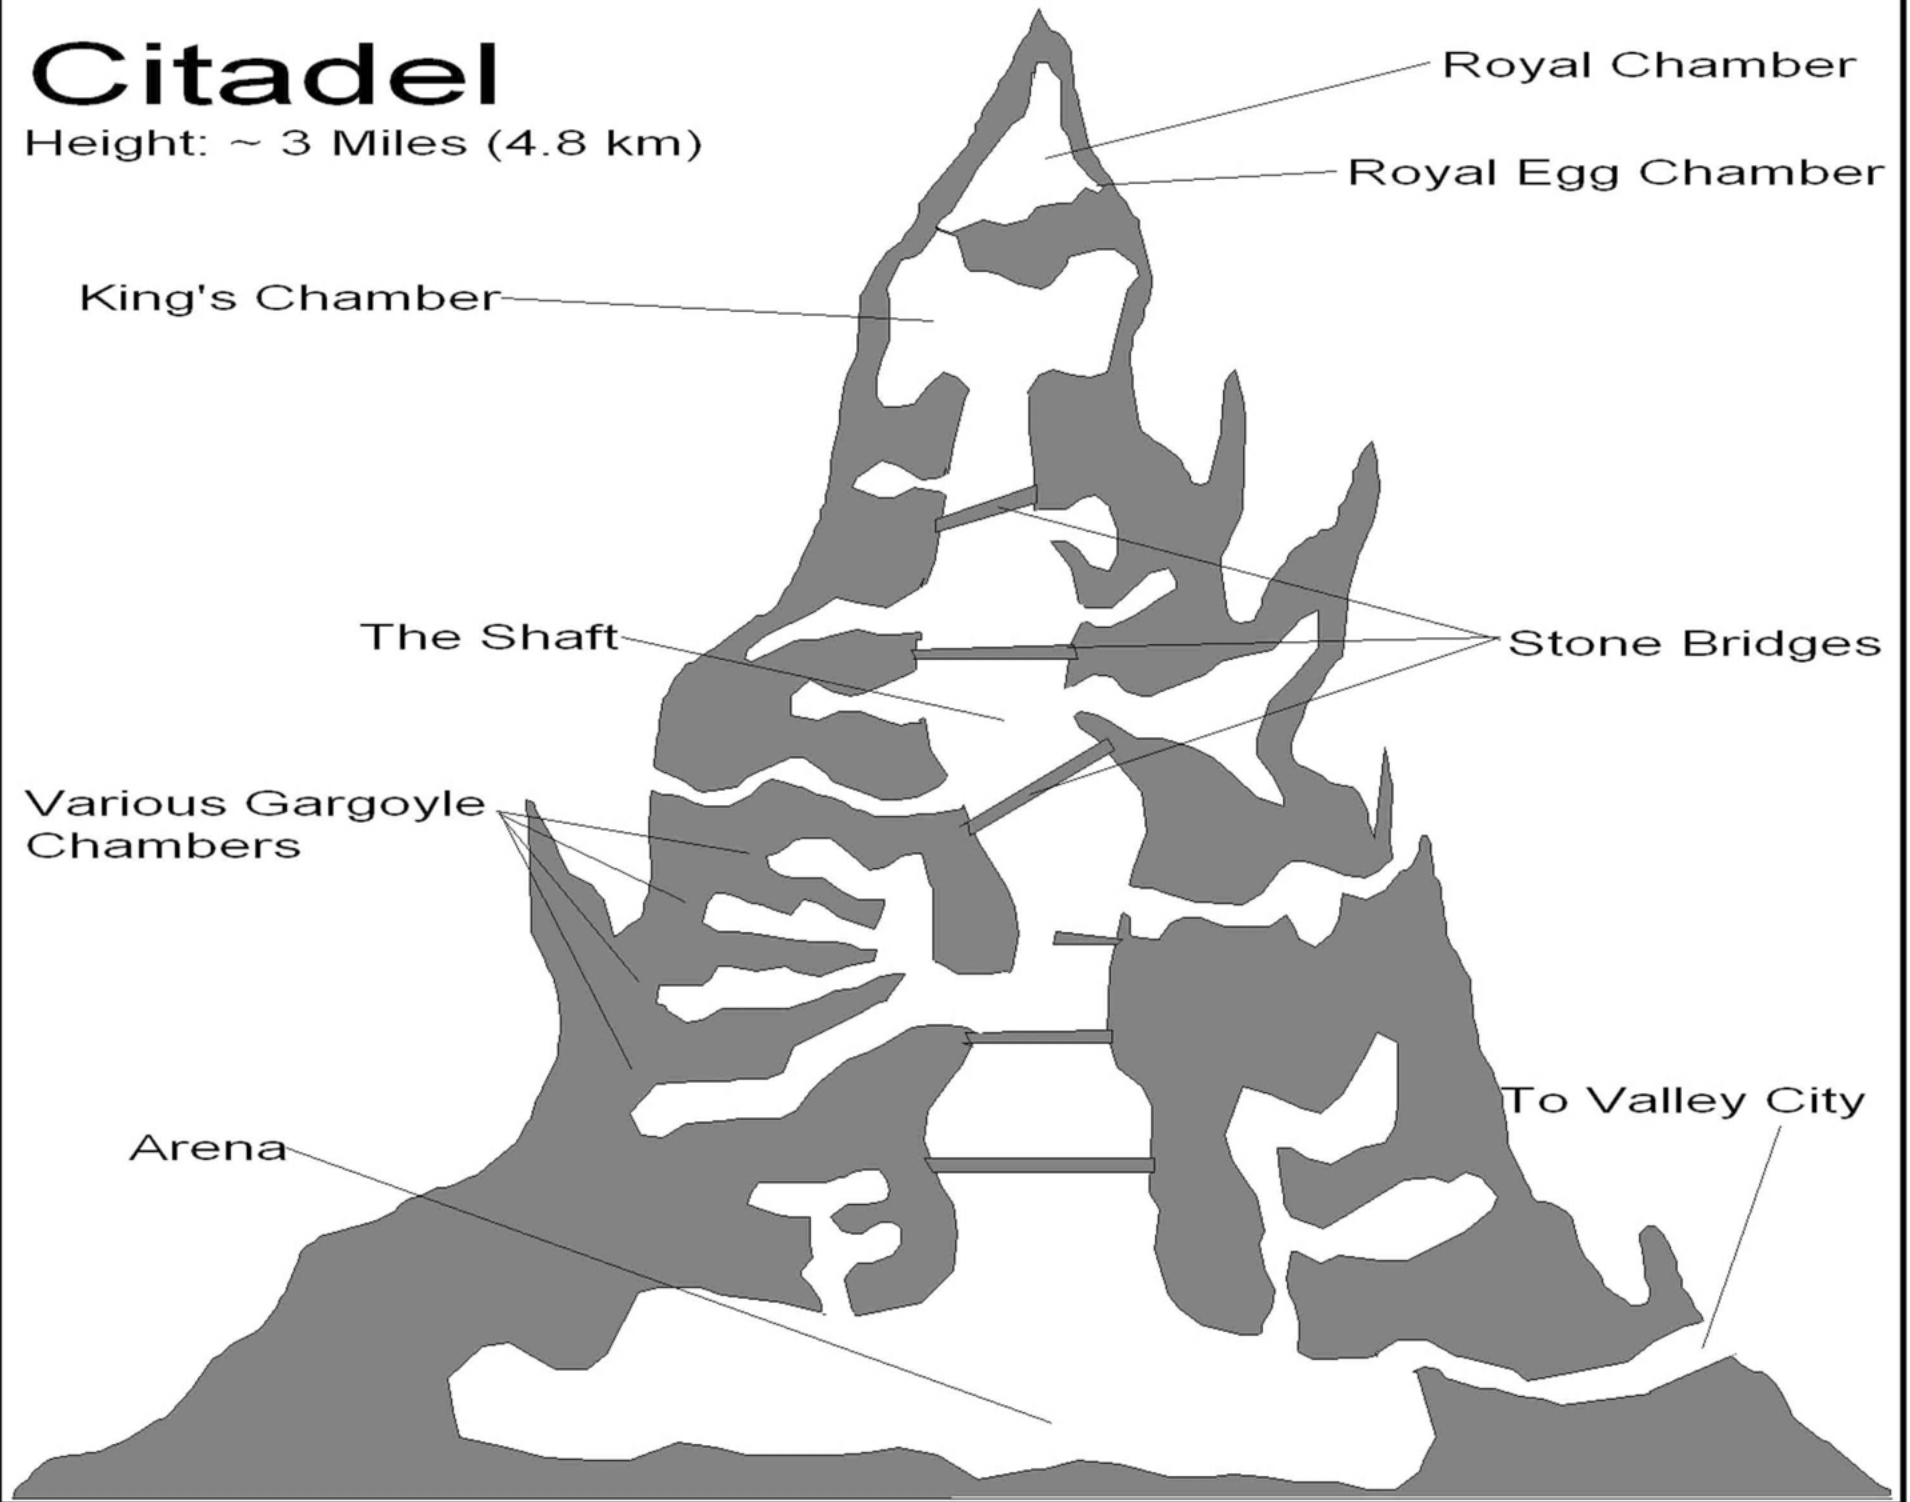

Tartarus

by Carl J. Gleba

The Abyss

by Carl J. Gleba

Hades - The Abyss

Citadel

Height: ~ 3 Miles (4.8 km)

The Arena

Lava Filled Cavern

The Pen

Fire Dome

by Carl J. Gleba

Hollowed Out
Hanging Stalactites

Glacier Peak

Basement/Dungeon

Level One - Large Holding Cells

Level Two Bone Room

Prince Ba'Zal's Tower Lower Levels

□ = 10 Feet (3 M)

Level Four
Gate Room

Level Five
Prep Room

Level Three
Blood Room

Prince Ba'Zal's Tower
Levels 3 - 5

□ = 10 Feet (3 M)

Top Floor

**Prince Ba'Zal's Tower
Upper Levels**

□ = 10 Feet (3 M)

1 & 2 Circles of Teleportation