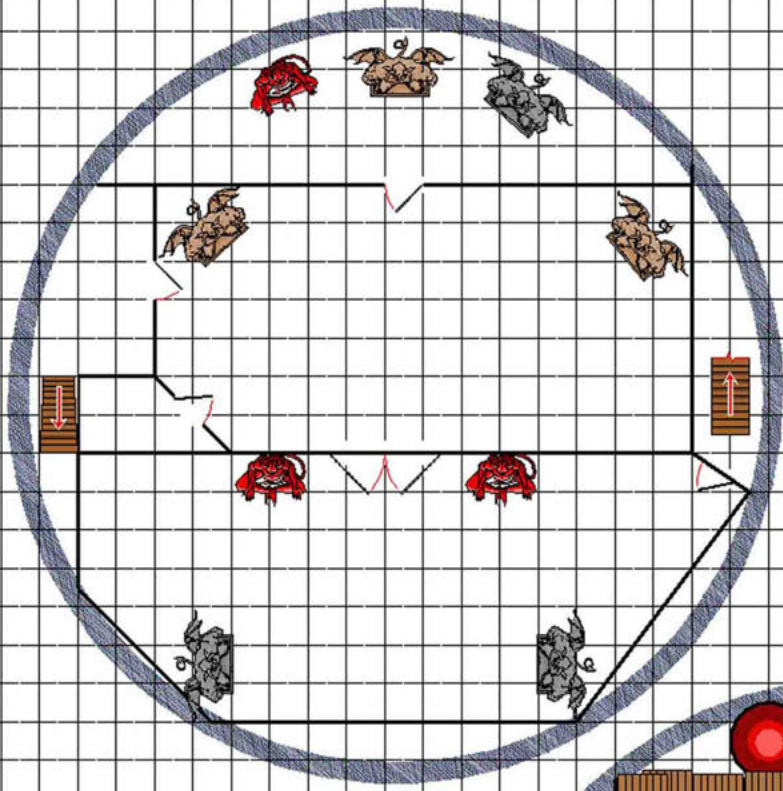

Lava Filled Cavern

The Pen

Fire Dome

by Carl J. Gleba

Hollowed Out
Hanging Stalactites

Glacier Peak

Basement/Dungeon

Level One - Large Holding Cells

Level Two Bone Room

Prince Ba'Zal's Tower Lower Levels

□ = 10 Feet (3 M)

Level Four
Gate Room

Level Five
Prep Room

Level Three
Blood Room

Prince Ba'Zal's Tower
Levels 3 - 5

□ = 10 Feet (3 M)

**Level Seven
Portal Room**

**Level Eight
The Vault**

**Level Six
Lab**

1 & 2 Circles of Teleportation

**Prince Ba'Zal's Tower
Levels 6 - 8**

 = 10 Feet (3M)

**Level Nine
Death Demons**

**Level Ten
Throne Room**

Top Floor

**Prince Ba'Zal's Tower
Upper Levels**

□ = 10 Feet (3 M)

1 & 2 Circles of Teleportation