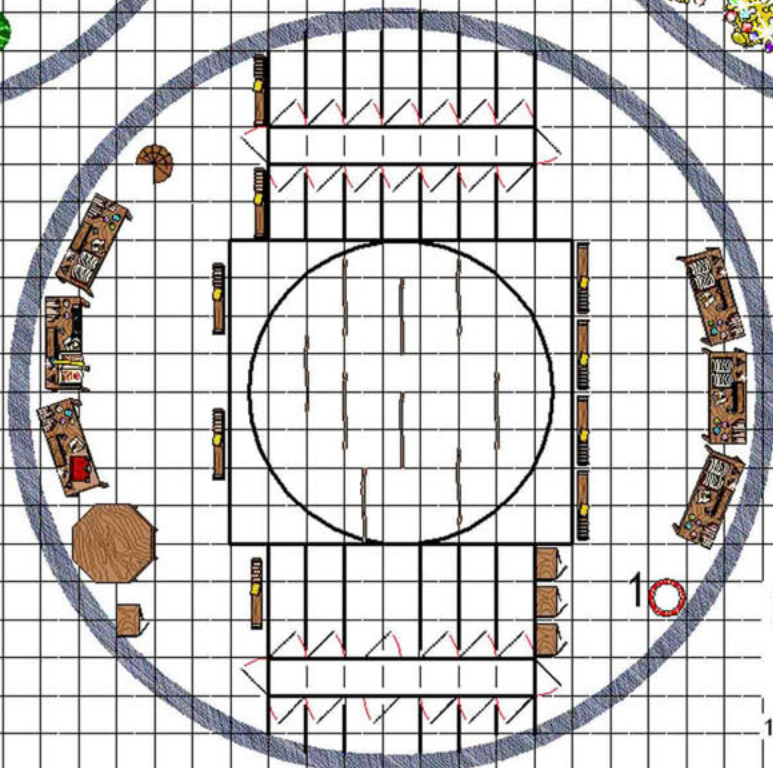

Lava Filled Cavern

The Pen

Fire Dome

by Carl J. Gleba

Hollowed Out
Hanging Stalactites

Glacier Peak

Basement/Dungeon

Level One - Large Holding Cells

Level Two Bone Room

Prince Ba'Zal's Tower Lower Levels

□ = 10 Feet (3 M)

Level Four
Gate Room

Level Five
Prep Room

Level Three
Blood Room

Prince Ba'Zal's Tower
Levels 3 - 5

□ = 10 Feet (3 M)

**Level Seven
Portal Room**

**Level Eight
The Vault**

**Level Six
Lab**

1 & 2 Circles of Teleportation

**Prince Ba'Zal's Tower
Levels 6 - 8**

 = 10 Feet (3M)

**Level Nine
Death Demons**

**Level Ten
Throne Room**

Top Floor

**Prince Ba'Zal's Tower
Upper Levels**

□ = 10 Feet (3 M)

1 & 2 Circles of Teleportation