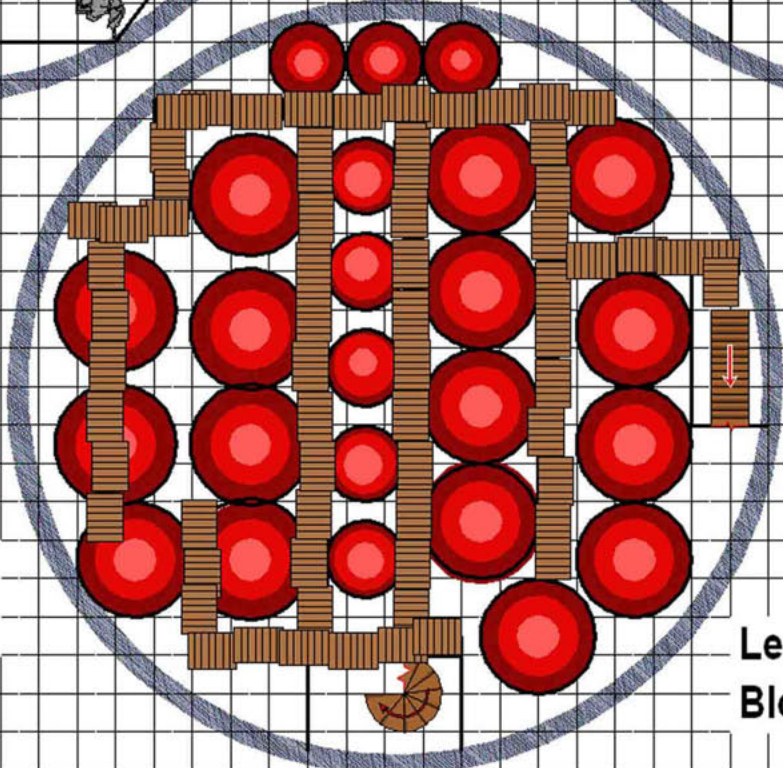

Lava Filled Cavern

The Pen

Fire Dome

by Carl J. Gleba

Hollowed Out
Hanging Stalactites

Glacier Peak

Basement/Dungeon

Level One - Large Holding Cells

Level Two Bone Room

Prince Ba'Zal's Tower Lower Levels

□ = 10 Feet (3 M)

Level Four
Gate Room

Level Five
Prep Room

Level Three
Blood Room

Prince Ba'Zal's Tower
Levels 3 - 5

□ = 10 Feet (3 M)

**Level Seven
Portal Room**

**Level Eight
The Vault**

**Level Six
Lab**

1 & 2 Circles of Teleportation

**Prince Ba'Zal's Tower
Levels 6 - 8**

 = 10 Feet (3M)

**Level Nine
Death Demons**

**Level Ten
Throne Room**

Top Floor

**Prince Ba'Zal's Tower
Upper Levels**

□ = 10 Feet (3 M)

1 & 2 Circles of Teleportation