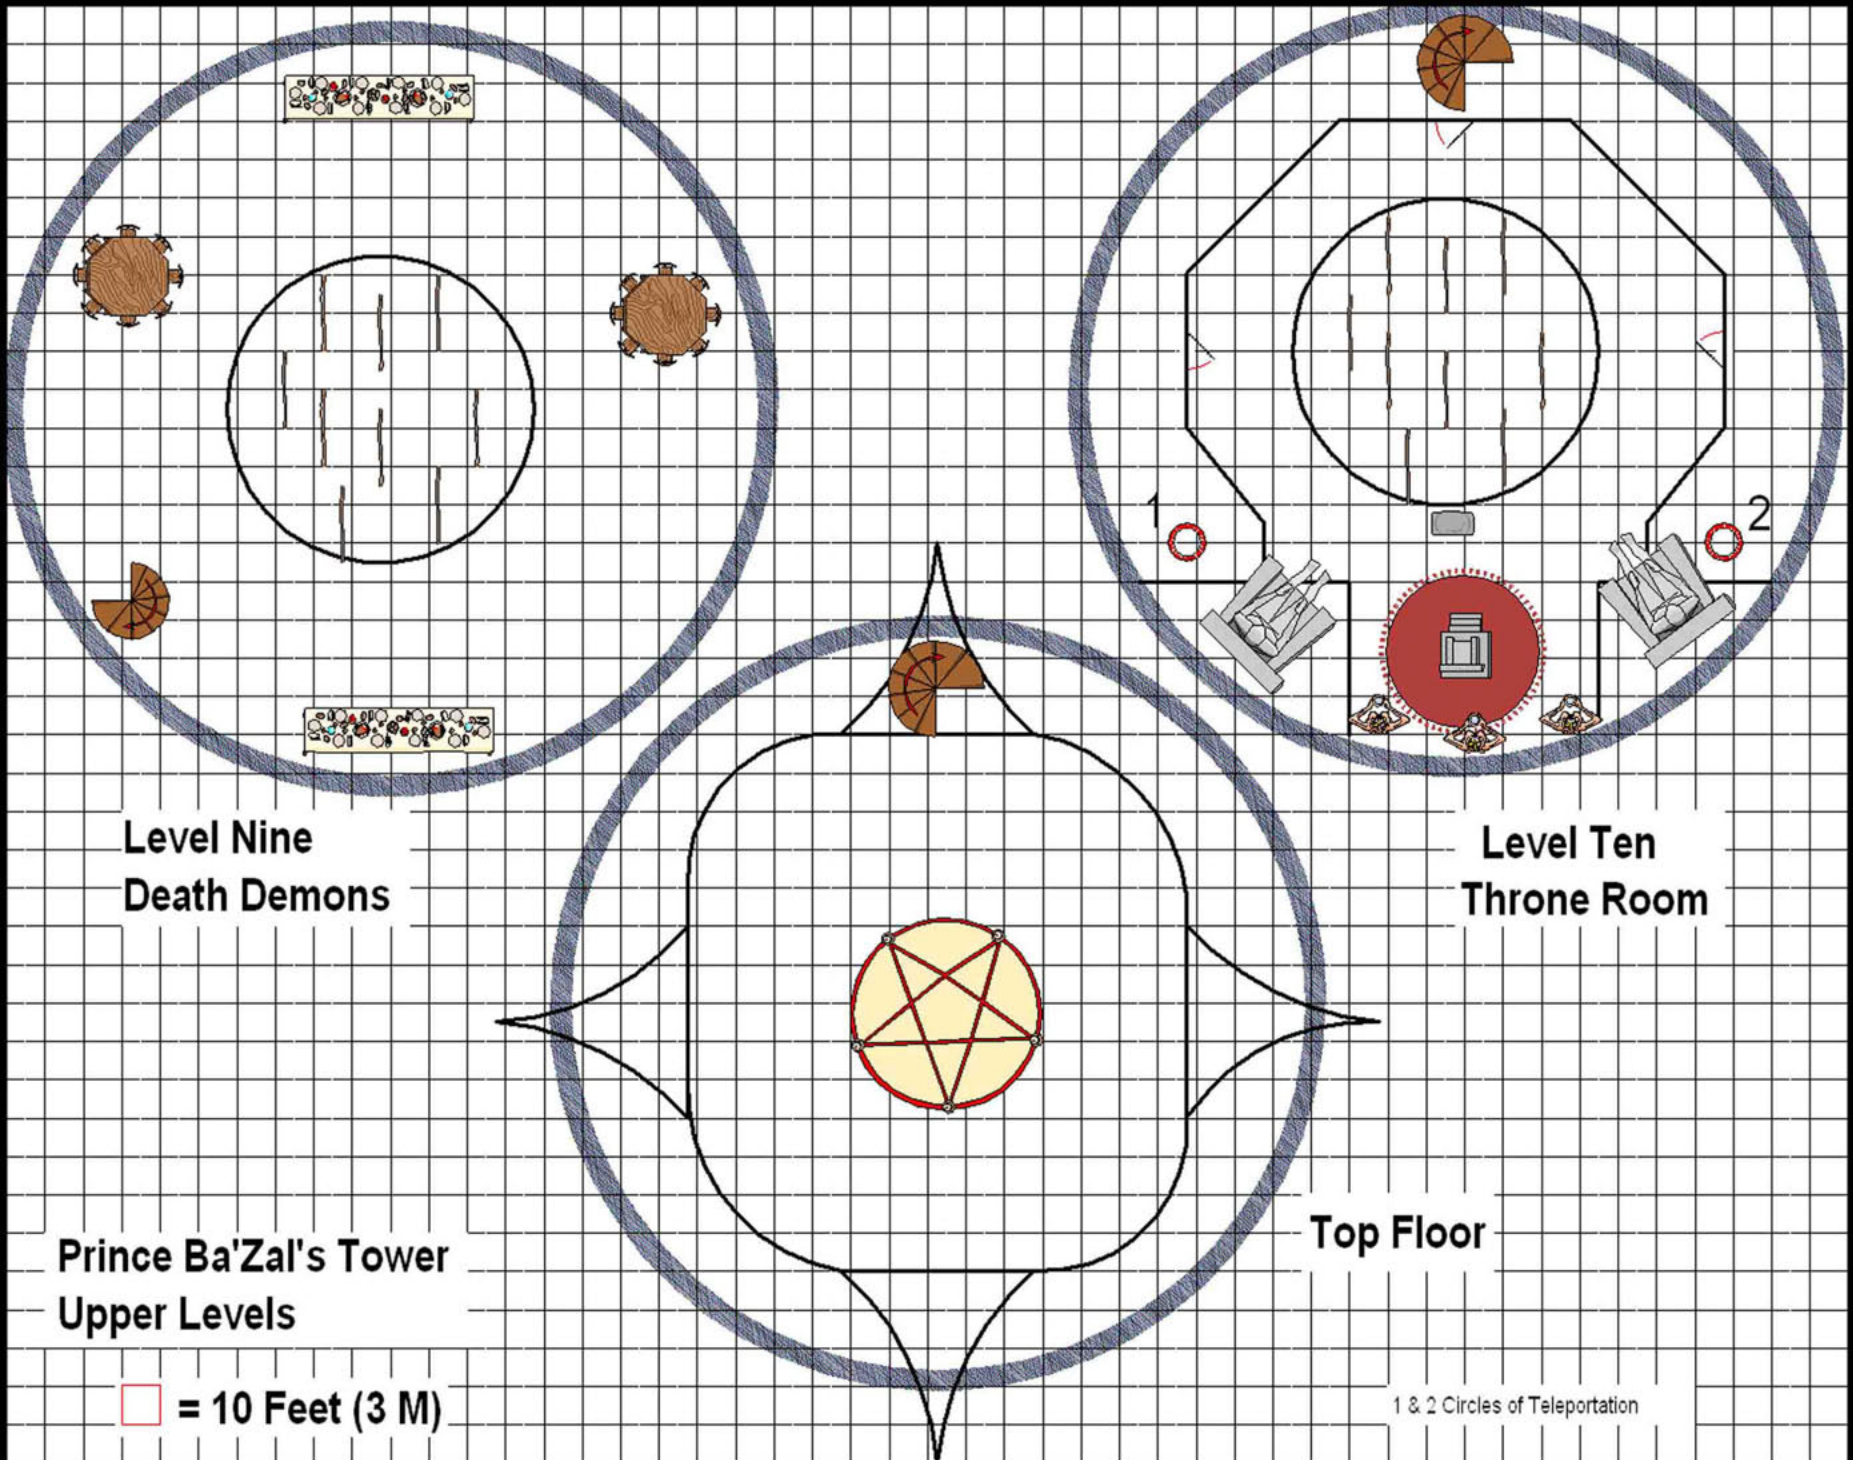

Level Two Bone Room

Prince Ba'Zal's Tower Lower Levels

□ = 10 Feet (3 M)

Level Four
Gate Room

Level Five
Prep Room

Level Three
Blood Room

Prince Ba'Zal's Tower
Levels 3 - 5

□ = 10 Feet (3 M)

**Level Seven
Portal Room**

**Level Eight
The Vault**

**Level Six
Lab**

1 & 2 Circles of Teleportation

**Prince Ba'Zal's Tower
Levels 6 - 8**

 = 10 Feet (3M)

**Level Nine
Death Demons**

**Level Ten
Throne Room**

Top Floor

**Prince Ba'Zal's Tower
Upper Levels**

□ = 10 Feet (3 M)

1 & 2 Circles of Teleportation