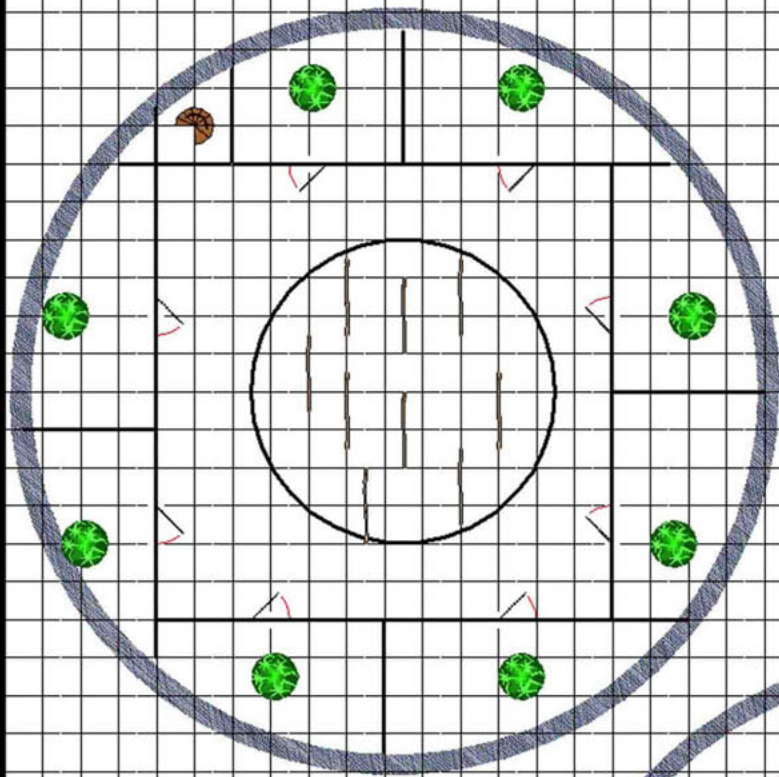

Lava Filled Cavern

The Pen

Fire Dome

by Carl J. Gleba

Hollowed Out
Hanging Stalactites

Glacier Peak

Basement/Dungeon

Level One - Large Holding Cells

Level Two Bone Room

Prince Ba'Zal's Tower Lower Levels

□ = 10 Feet (3 M)

Level Four
Gate Room

Level Five
Prep Room

Level Three
Blood Room

Prince Ba'Zal's Tower
Levels 3 - 5

□ = 10 Feet (3 M)

**Level Seven
Portal Room**

**Level Eight
The Vault**

**Level Six
Lab**

1 & 2 Circles of Teleportation

**Prince Ba'Zal's Tower
Levels 6 - 8**

 = 10 Feet (3M)

**Level Nine
Death Demons**

**Level Ten
Throne Room**

Top Floor

**Prince Ba'Zal's Tower
Upper Levels**

□ = 10 Feet (3 M)

1 & 2 Circles of Teleportation