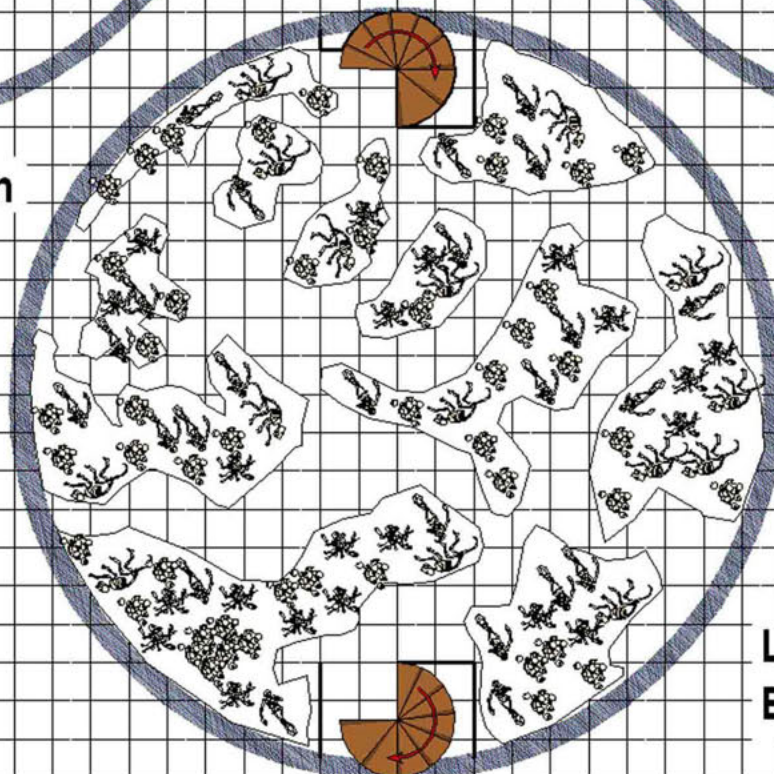

Lava Filled Cavern

The Pen

Fire Dome

by Carl J. Gleba

Hollowed Out
Hanging Stalactites

Glacier Peak

Basement/Dungeon

Level One - Large Holding Cells

Level Two Bone Room

Prince Ba'Zal's Tower Lower Levels

□ = 10 Feet (3 M)

Level Four
Gate Room

Level Five
Prep Room

Level Three
Blood Room

Prince Ba'Zal's Tower
Levels 3 - 5

□ = 10 Feet (3 M)

**Level Seven
Portal Room**

**Level Eight
The Vault**

**Level Six
Lab**

1 & 2 Circles of Teleportation

**Prince Ba'Zal's Tower
Levels 6 - 8**

 = 10 Feet (3M)

**Level Nine
Death Demons**

**Level Ten
Throne Room**

Top Floor

**Prince Ba'Zal's Tower
Upper Levels**

□ = 10 Feet (3 M)

1 & 2 Circles of Teleportation