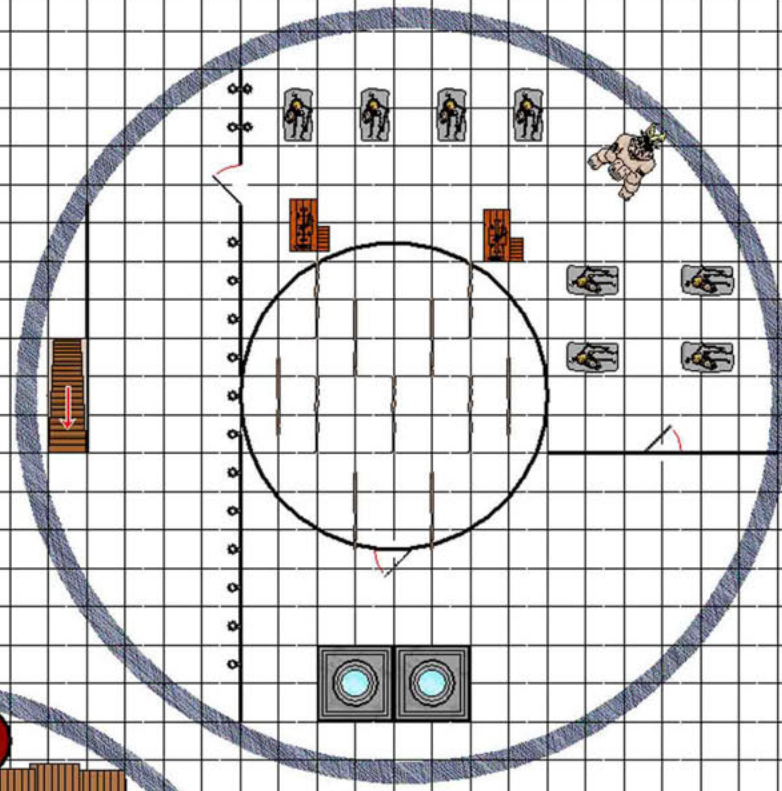

Lava Filled Cavern

The Pen

Fire Dome

by Carl J. Gleba

Hollowed Out
Hanging Stalactites

Glacier Peak

Basement/Dungeon

Level One - Large Holding Cells

Level Two Bone Room

Prince Ba'Zal's Tower Lower Levels

□ = 10 Feet (3 M)

Level Four
Gate Room

Level Five
Prep Room

Level Three
Blood Room

Prince Ba'Zal's Tower
Levels 3 - 5

□ = 10 Feet (3 M)

**Level Seven
Portal Room**

**Level Eight
The Vault**

**Level Six
Lab**

1 & 2 Circles of Teleportation

**Prince Ba'Zal's Tower
Levels 6 - 8**

 = 10 Feet (3M)

**Level Nine
Death Demons**

**Level Ten
Throne Room**

Top Floor

**Prince Ba'Zal's Tower
Upper Levels**

□ = 10 Feet (3 M)

1 & 2 Circles of Teleportation