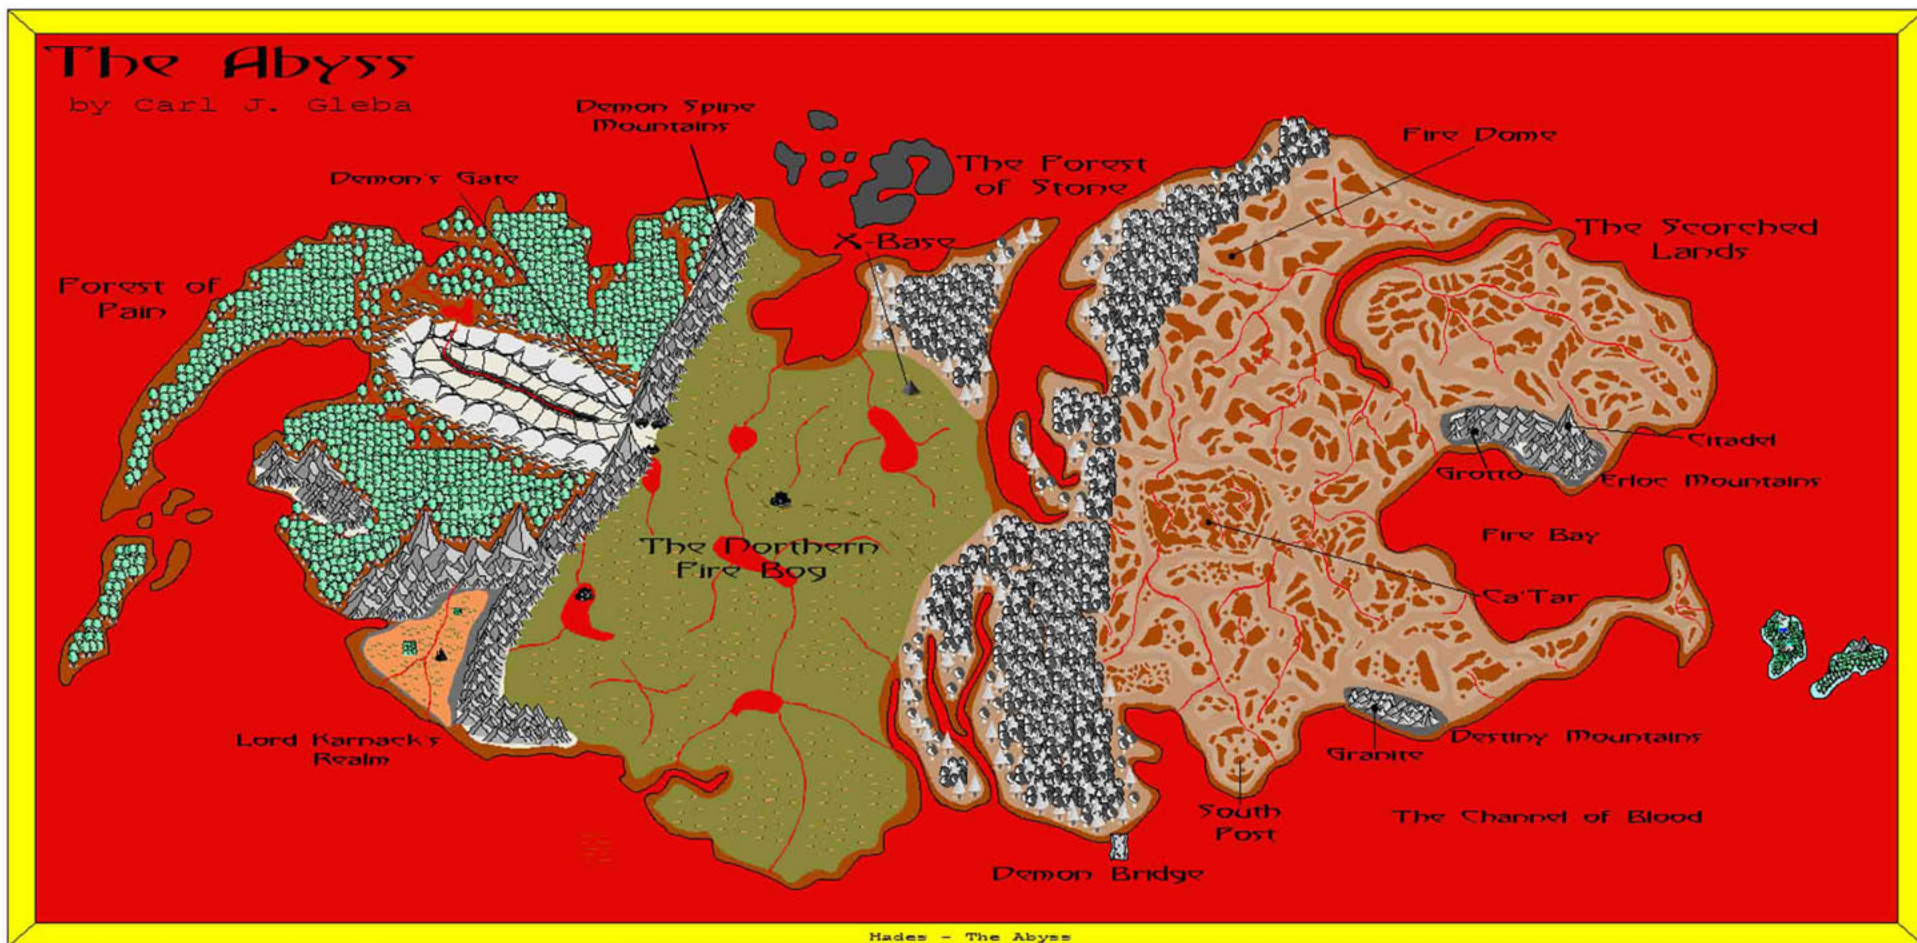

Tartarus

by Carl J. Gleba

The Abyss

by Carl J. Gleba

Hades - The Abyss

Citadel

Height: ~ 3 Miles (4.8 km)

The Arena

Lava Filled Cavern

The Pen

Fire Dome

by Carl J. Gleba

Hollowed Out
Hanging Stalactites

Glacier Peak

Basement/Dungeon

Level One - Large Holding Cells

Level Two Bone Room

Prince Ba'Zal's Tower Lower Levels

□ = 10 Feet (3 M)

Level Four
Gate Room

Level Five
Prep Room

Level Three
Blood Room

Prince Ba'Zal's Tower
Levels 3 - 5

□ = 10 Feet (3 M)

Top Floor

**Prince Ba'Zal's Tower
Upper Levels**

□ = 10 Feet (3 M)

1 & 2 Circles of Teleportation