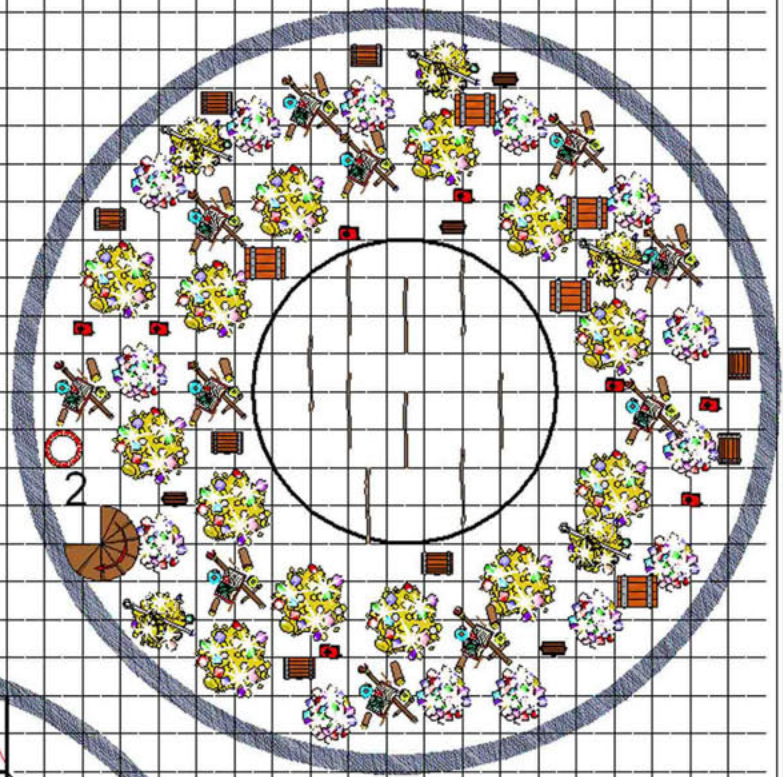

Lava Filled Cavern

The Pen

Fire Dome

by Carl J. Gleba

Hollowed Out
Hanging Stalactites

Glacier Peak

Basement/Dungeon

Level One - Large Holding Cells

Level Two Bone Room

Prince Ba'Zal's Tower Lower Levels

□ = 10 Feet (3 M)

Level Four
Gate Room

Level Five
Prep Room

Level Three
Blood Room

Prince Ba'Zal's Tower
Levels 3 - 5

□ = 10 Feet (3 M)

**Level Seven
Portal Room**

**Level Eight
The Vault**

**Level Six
Lab**

1 & 2 Circles of Teleportation

**Prince Ba'Zal's Tower
Levels 6 - 8**

 = 10 Feet (3M)

**Level Nine
Death Demons**

**Level Ten
Throne Room**

Top Floor

**Prince Ba'Zal's Tower
Upper Levels**

□ = 10 Feet (3 M)

1 & 2 Circles of Teleportation