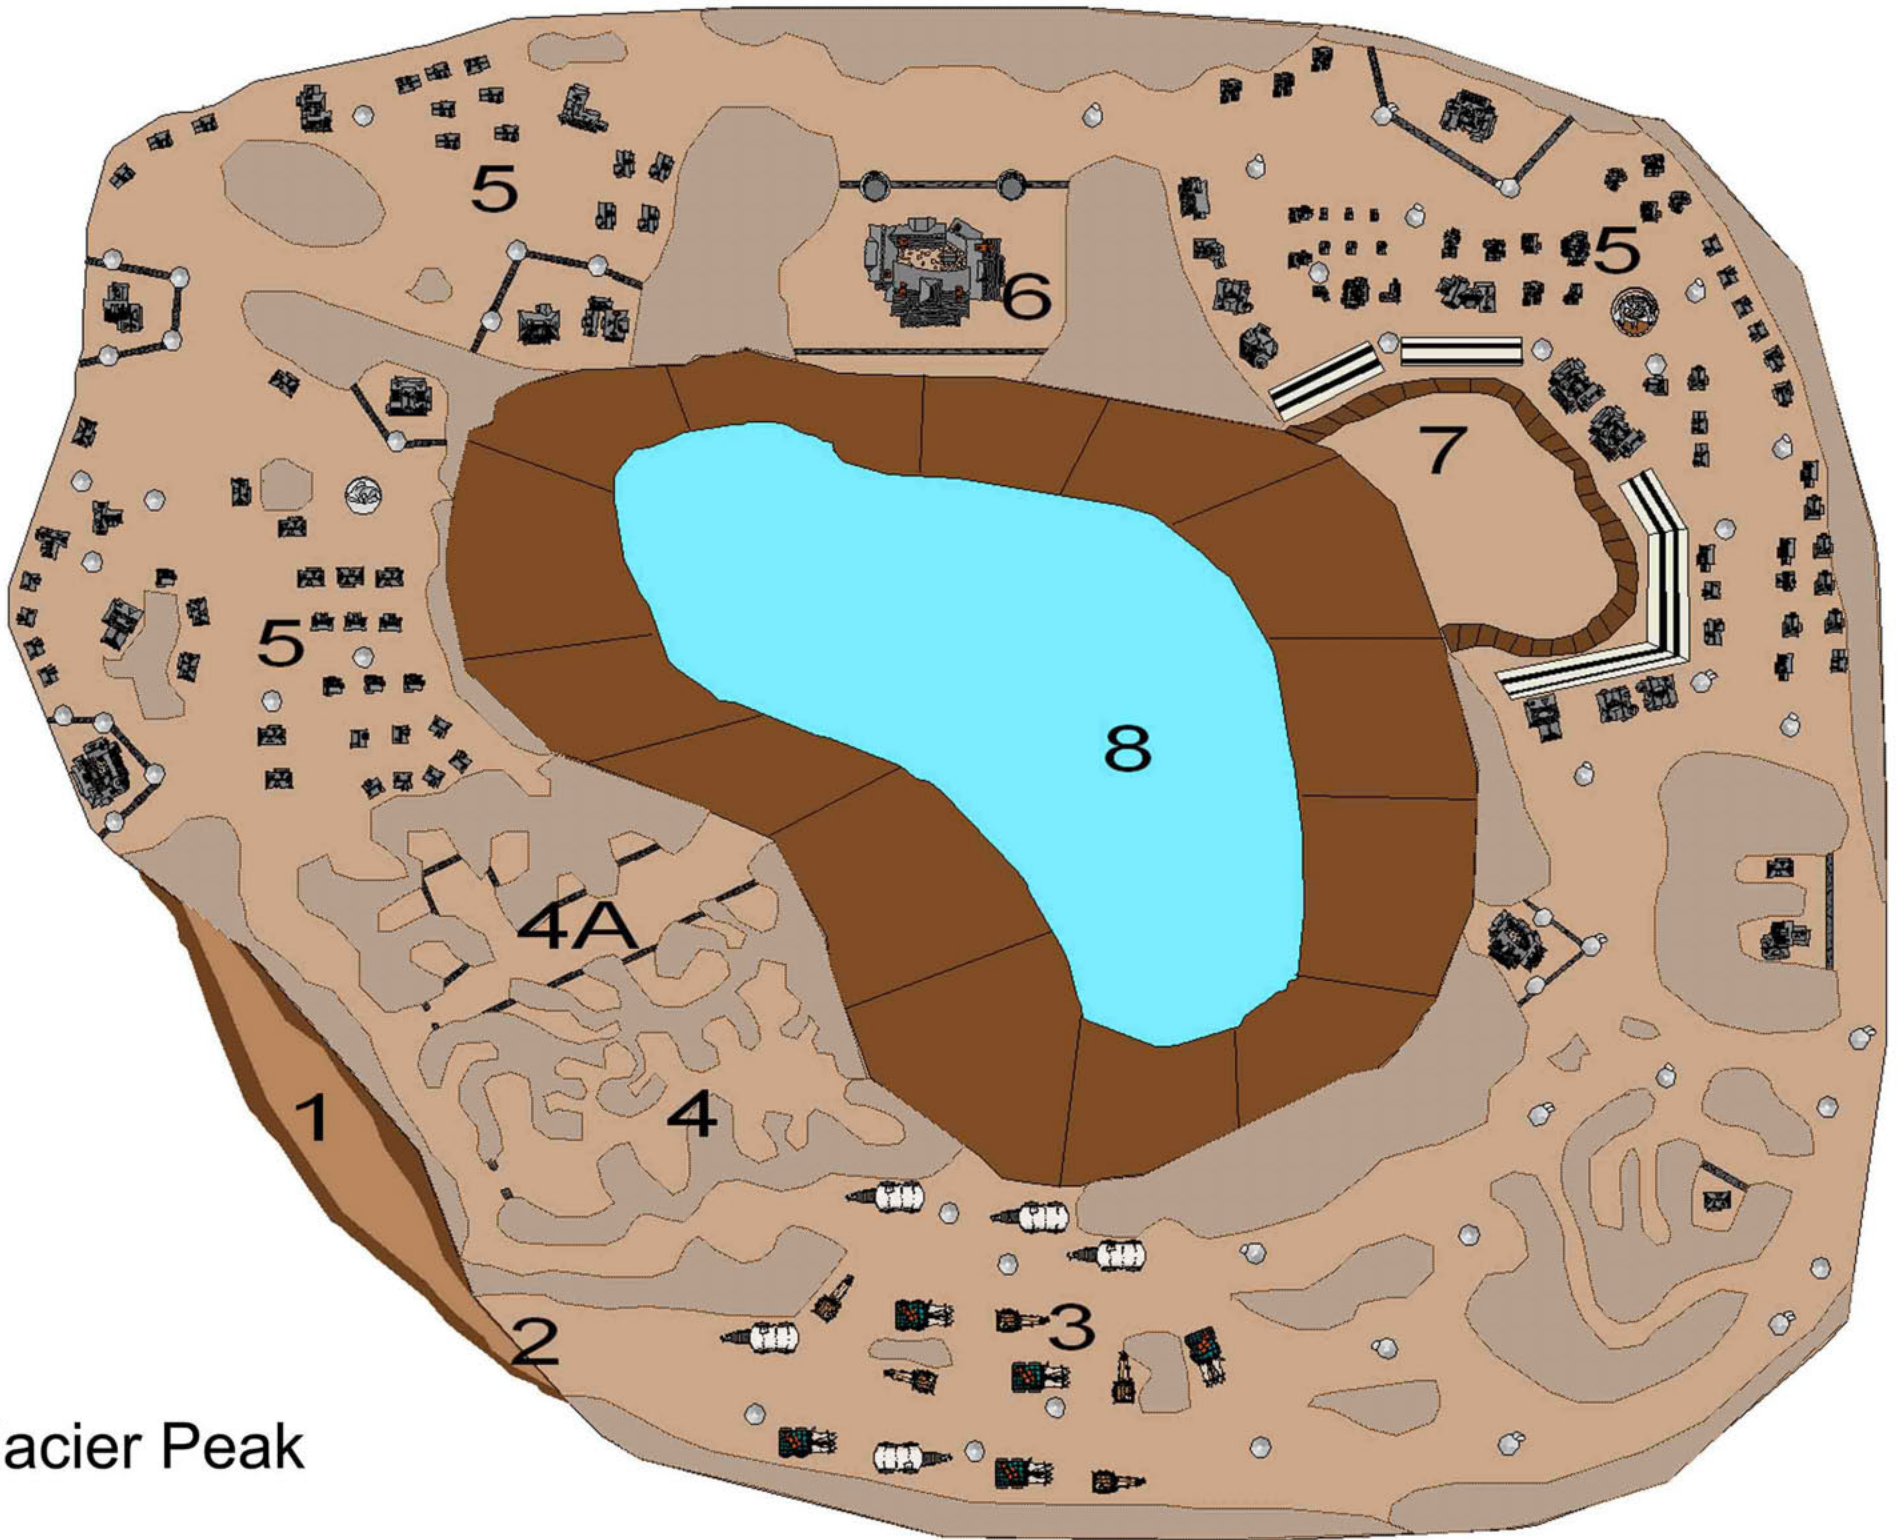

Glacier Peak