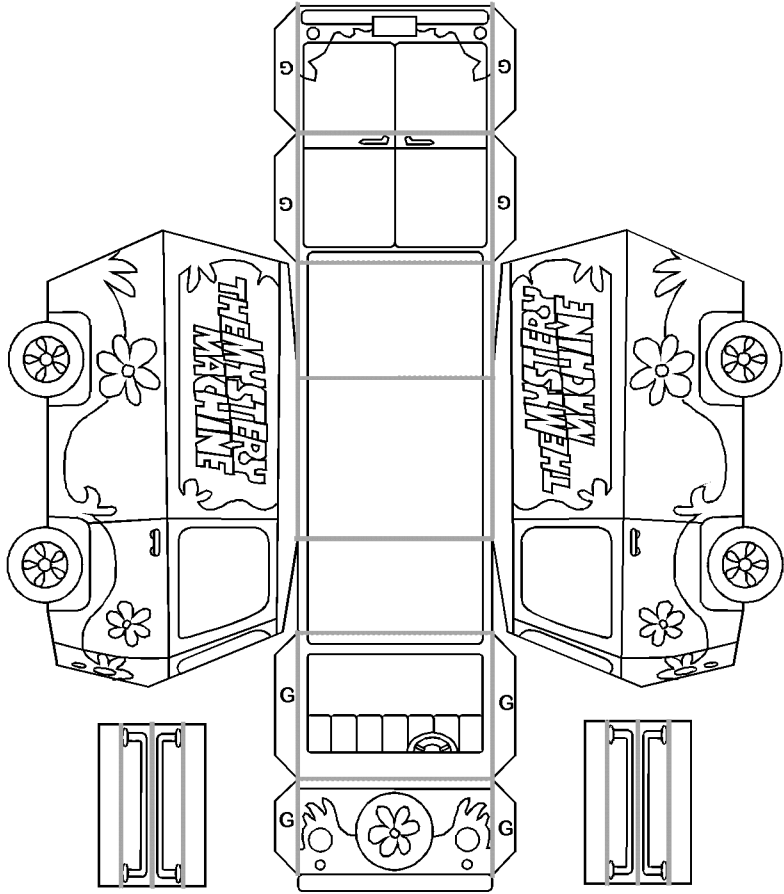

To assemble The Mystery Machine, cut out and score as indicated. Fold both sides down and fold down the top panels to match the angles on the sides. Glue all tabs to the inside. Assemble one side first, then fold the other side over and glue to the tabs. Cut out and score the luggage racks. Fold into a triangle shape, gluing one foot on top of the other. Glue to the top of the van.

To assemble the stand-ups, cut out and score. Fold into a triangle and glue one foot on top of the other. The character name should go to the outside.

Cut out the backdrop and fold as desired. It looks pretty good if you fold it in a Z shape. If you want to cut out any of the windows or the spaces between the fallen timbers, do so after you've folded the panels. It's easier and the tiny pieces that are left after cutting out won't bend.