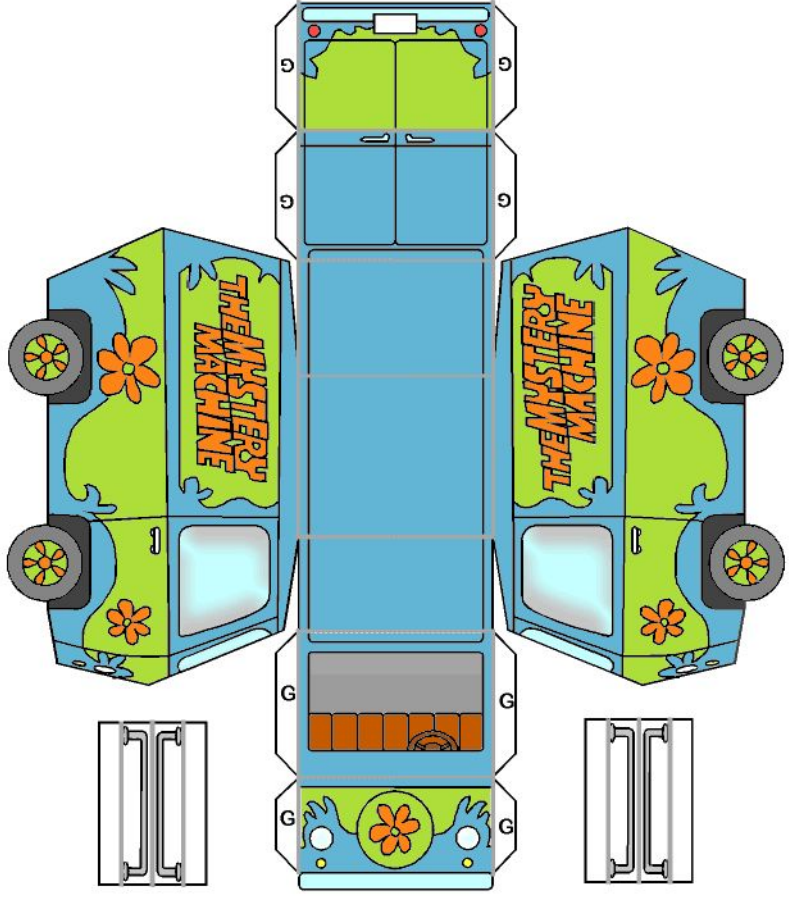

© 2001 Hanna-Barbera Productions, Inc. For Home Use Only
			© 2001 Hanna-Barbera Productions, Inc. For Home Use Only
			© 2001 Hanna-Barbera Productions, Inc. For Home Use Only
			© 2001 Hanna-Barbera Productions, Inc. For Home Use Only
			© 2001 Hanna-Barbera Productions, Inc. For Home Use Only
			© 2001 Hanna-Barbera Productions, Inc. For Home Use Only