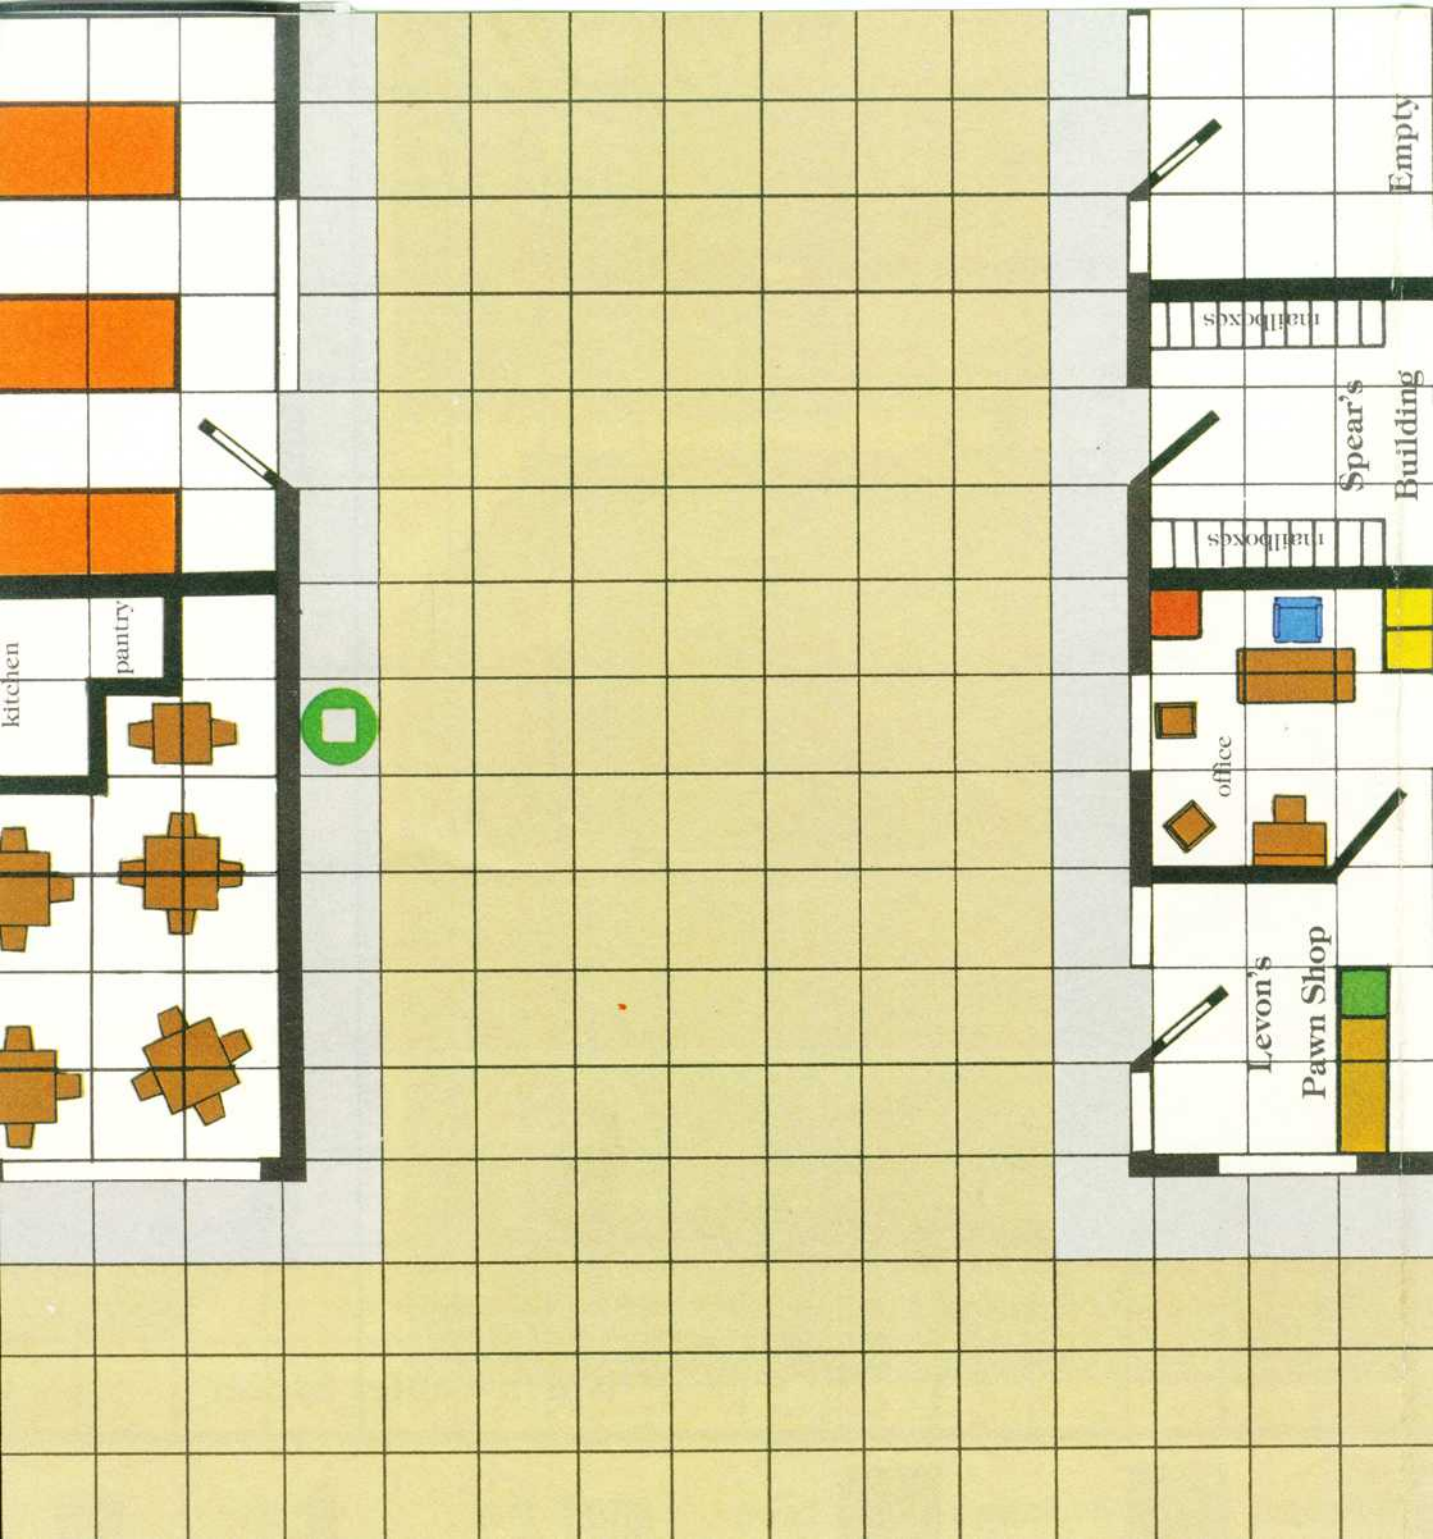

kitchen

pantry

office

Levon's

Pawn Shop

hallways

hallways

Spear's
Building

Empty