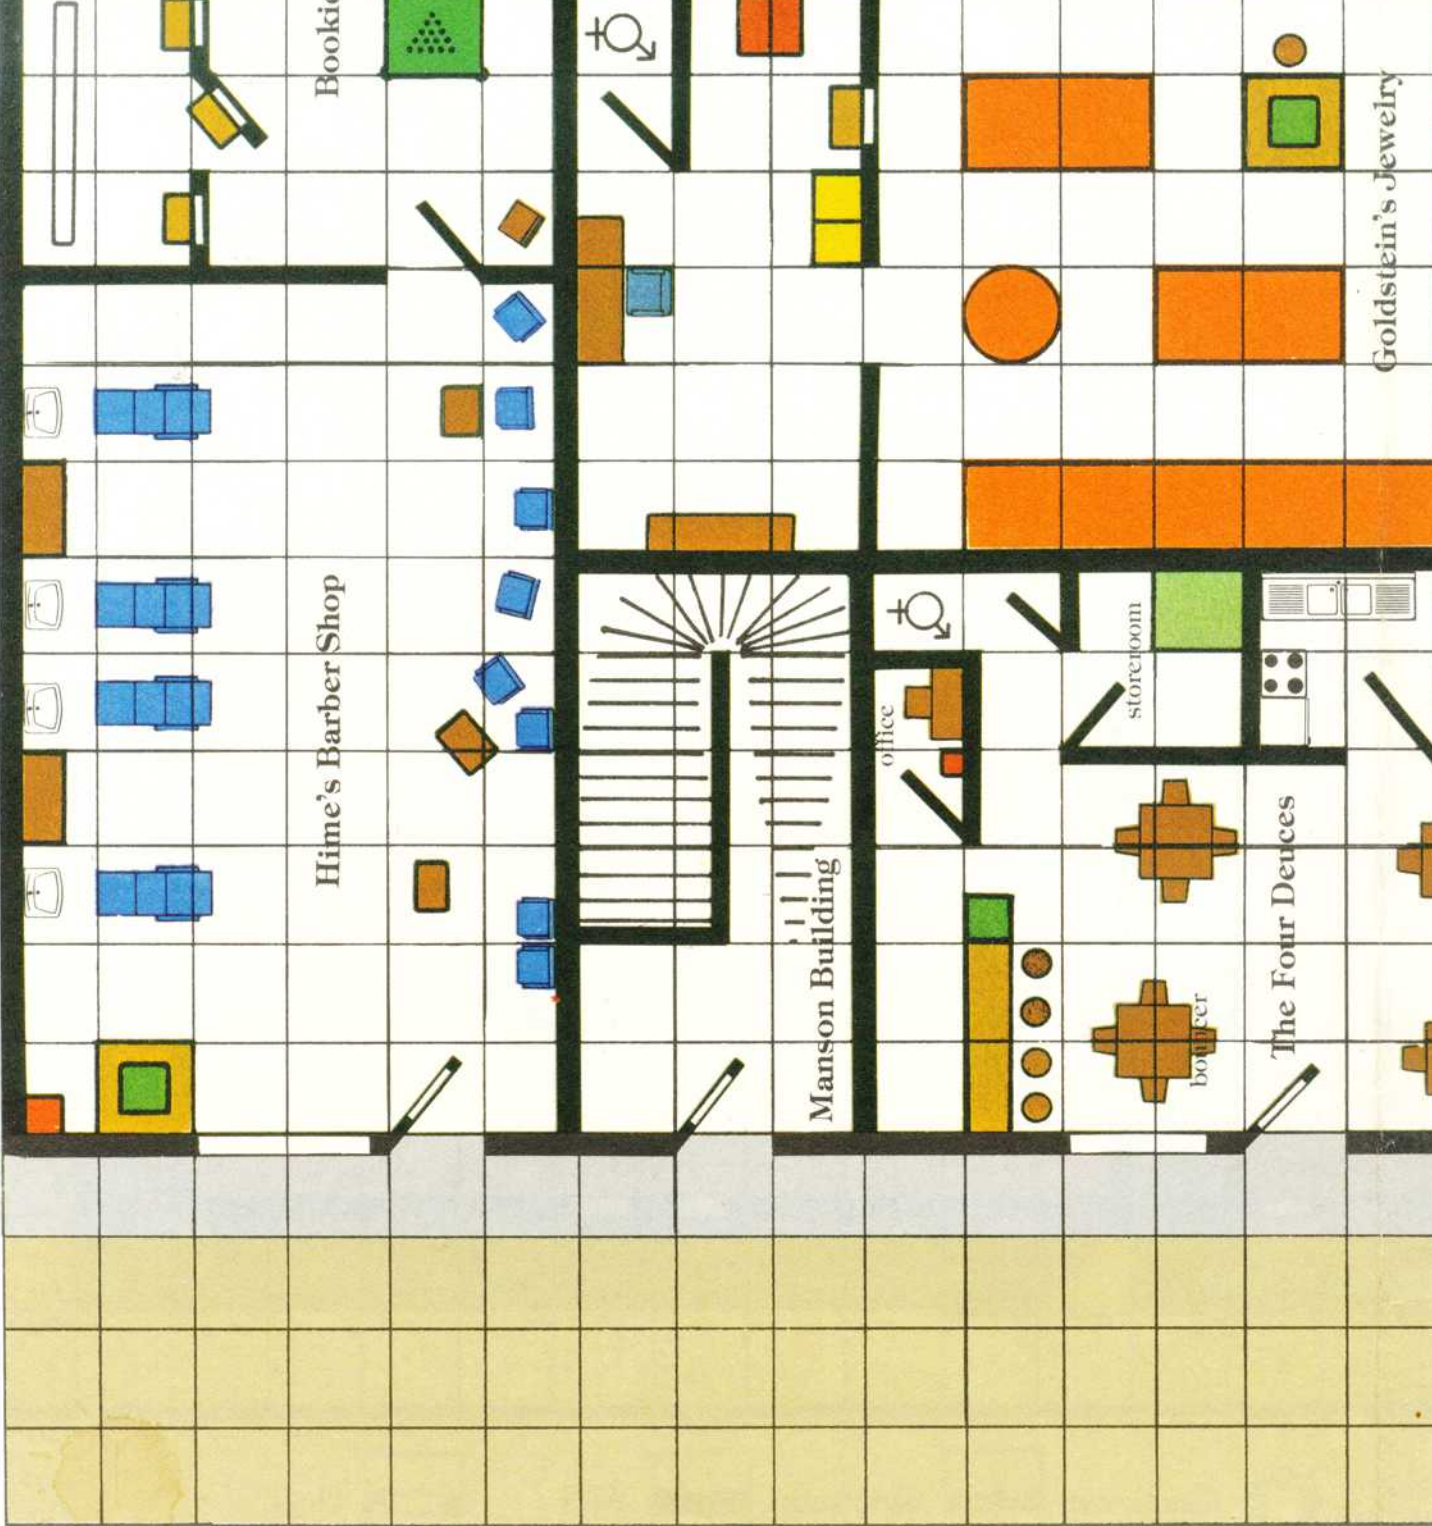

02 03 04 05 06 07 08 09 10 11 12 13 14 15 16 17

Bookie

Hime's Barber Shop

Manson Building

office

storeroom

booth for

The Four Deuces

Goldstein's Jewelry