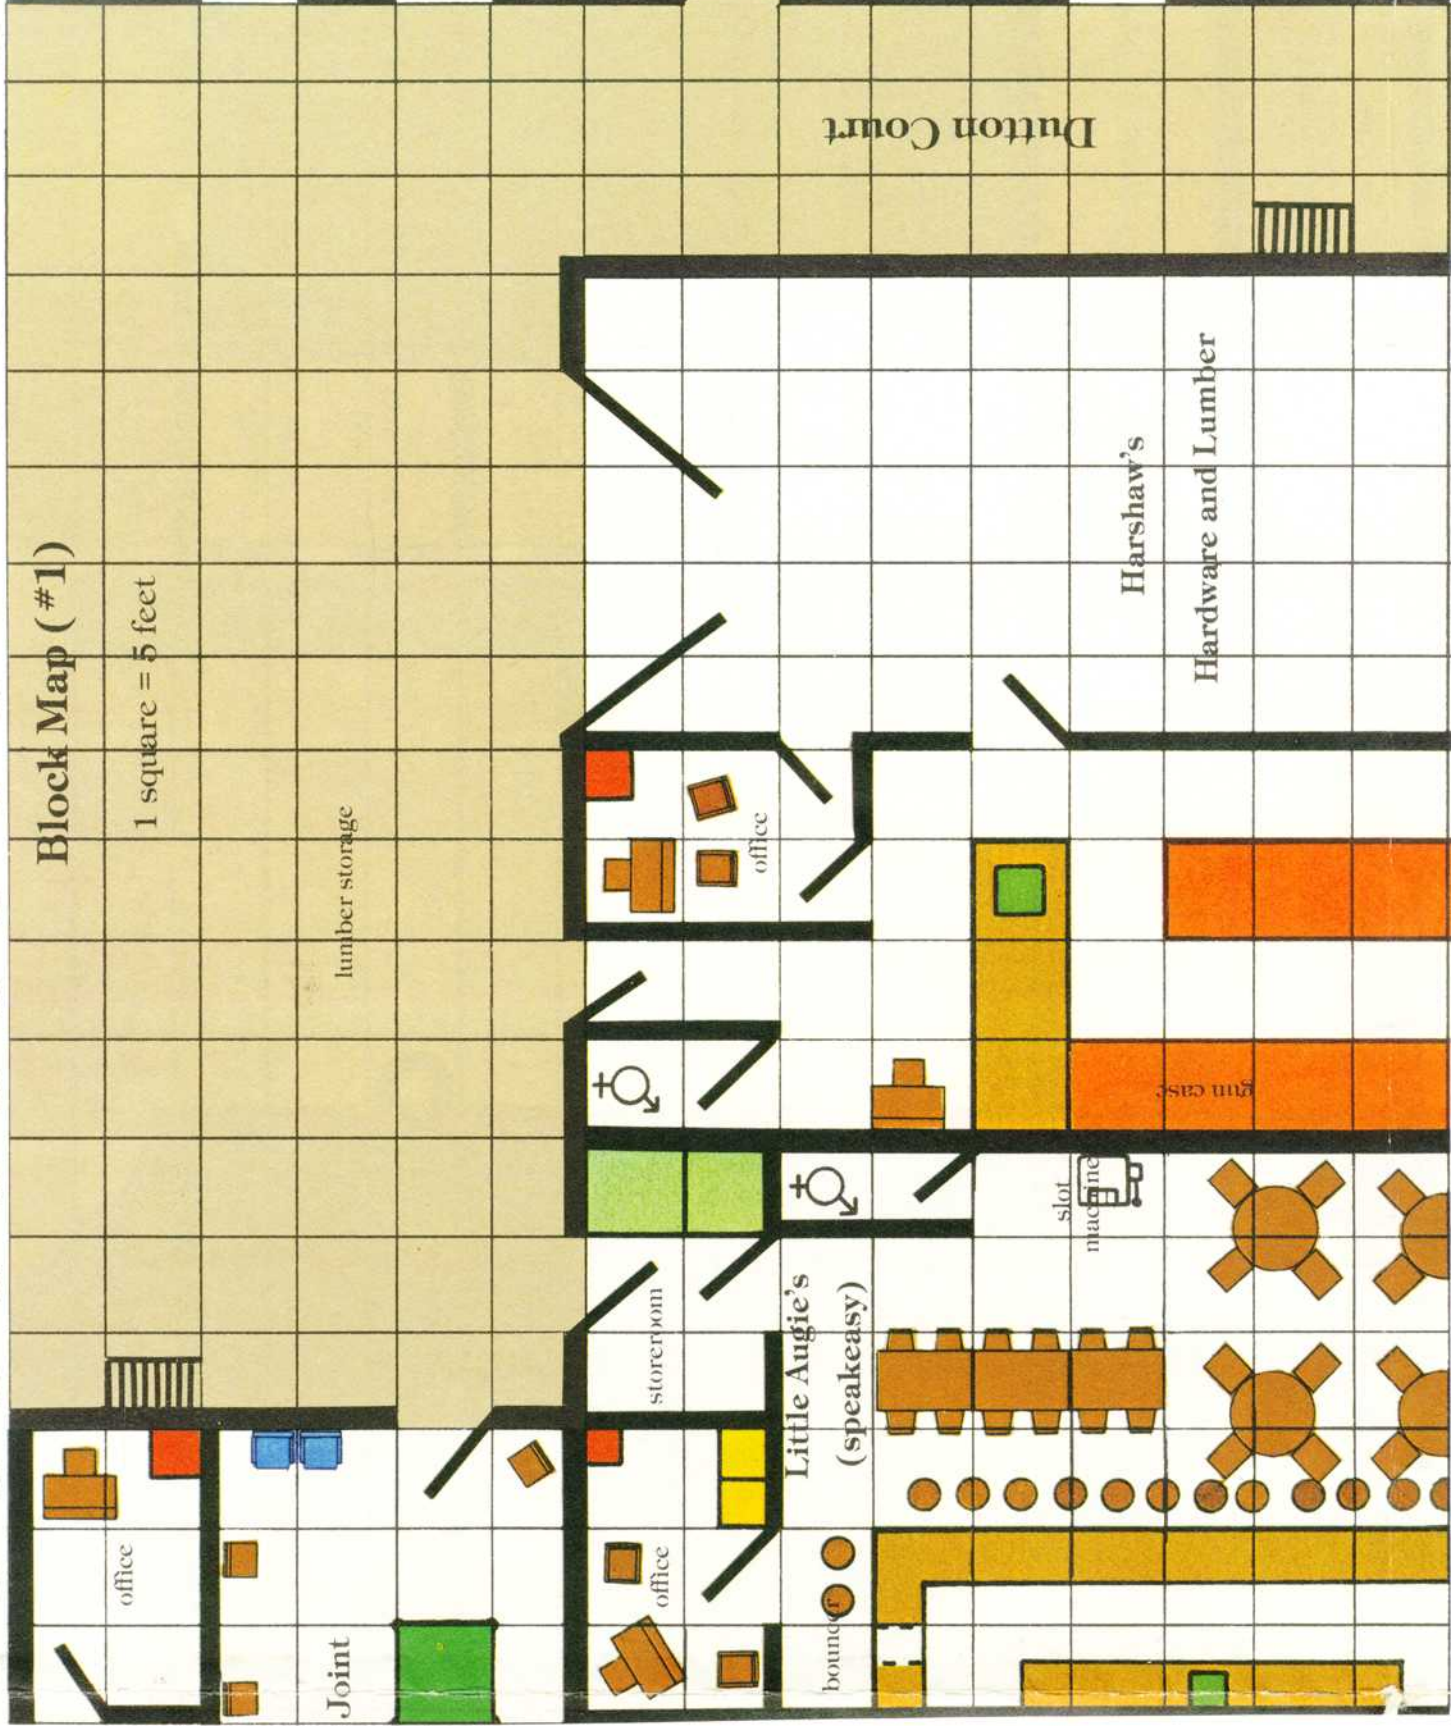

hallways

Spear's
Building

Empty

Wall

Door

Stairs

Window

Fire
Escape

18 19 20 21 22 23 24 25 26 27 28 29 30 31 32 33 34 35

Block Map (#1)

1 square = 5 feet

lumber storage

office

Joint

office

storeroom

Little Angie's
(speakeasy)

bounce

slot
machine

gun case

office

Harshaw's

Hardware and Lumber

Dutton Court

storeroom

♂

♀

36 37 38 39 40 41 42 43 44 45 46 47 48 49 50 51 52

safe depo

safe depo

loan office

elevator