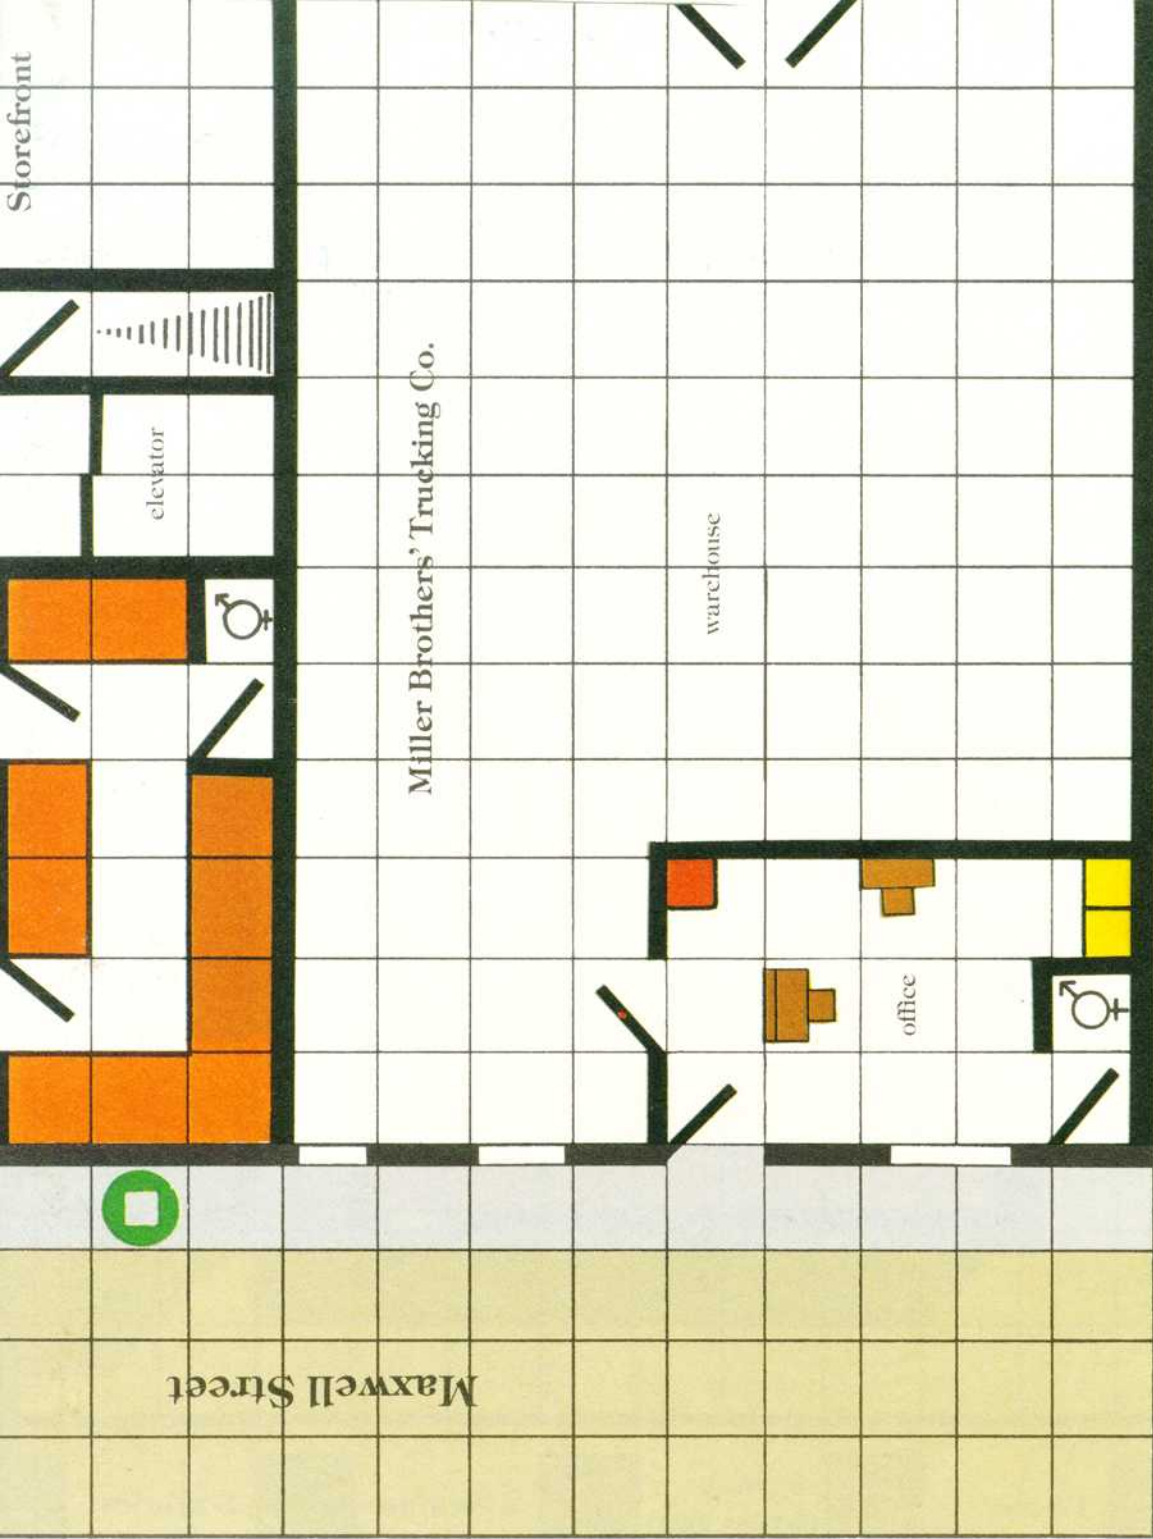

02 03 04 05 06 07 08 09 10 11 12 13 14 15 16 17

02 03 04 05 06 07 08 09 10 11 12 13 14 15 16 17

Bookie

Hime's Barber Shop

Manson Building

office

storeroom

booth for

The Four Deuces

Goldstein's Jewelry

kitchen

pantry

office

Levon's

Pawn Shop

hallways

hallways

Spear's
Building

Empty

Wall

Door

Stairs

Window

Fire
Escape

18 19 20 21 22 23 24 25 26 27 28 29 30 31 32 33 34 35

Block Map (#1)

1 square = 5 feet

lumber storage

office

Joint

office

storeroom