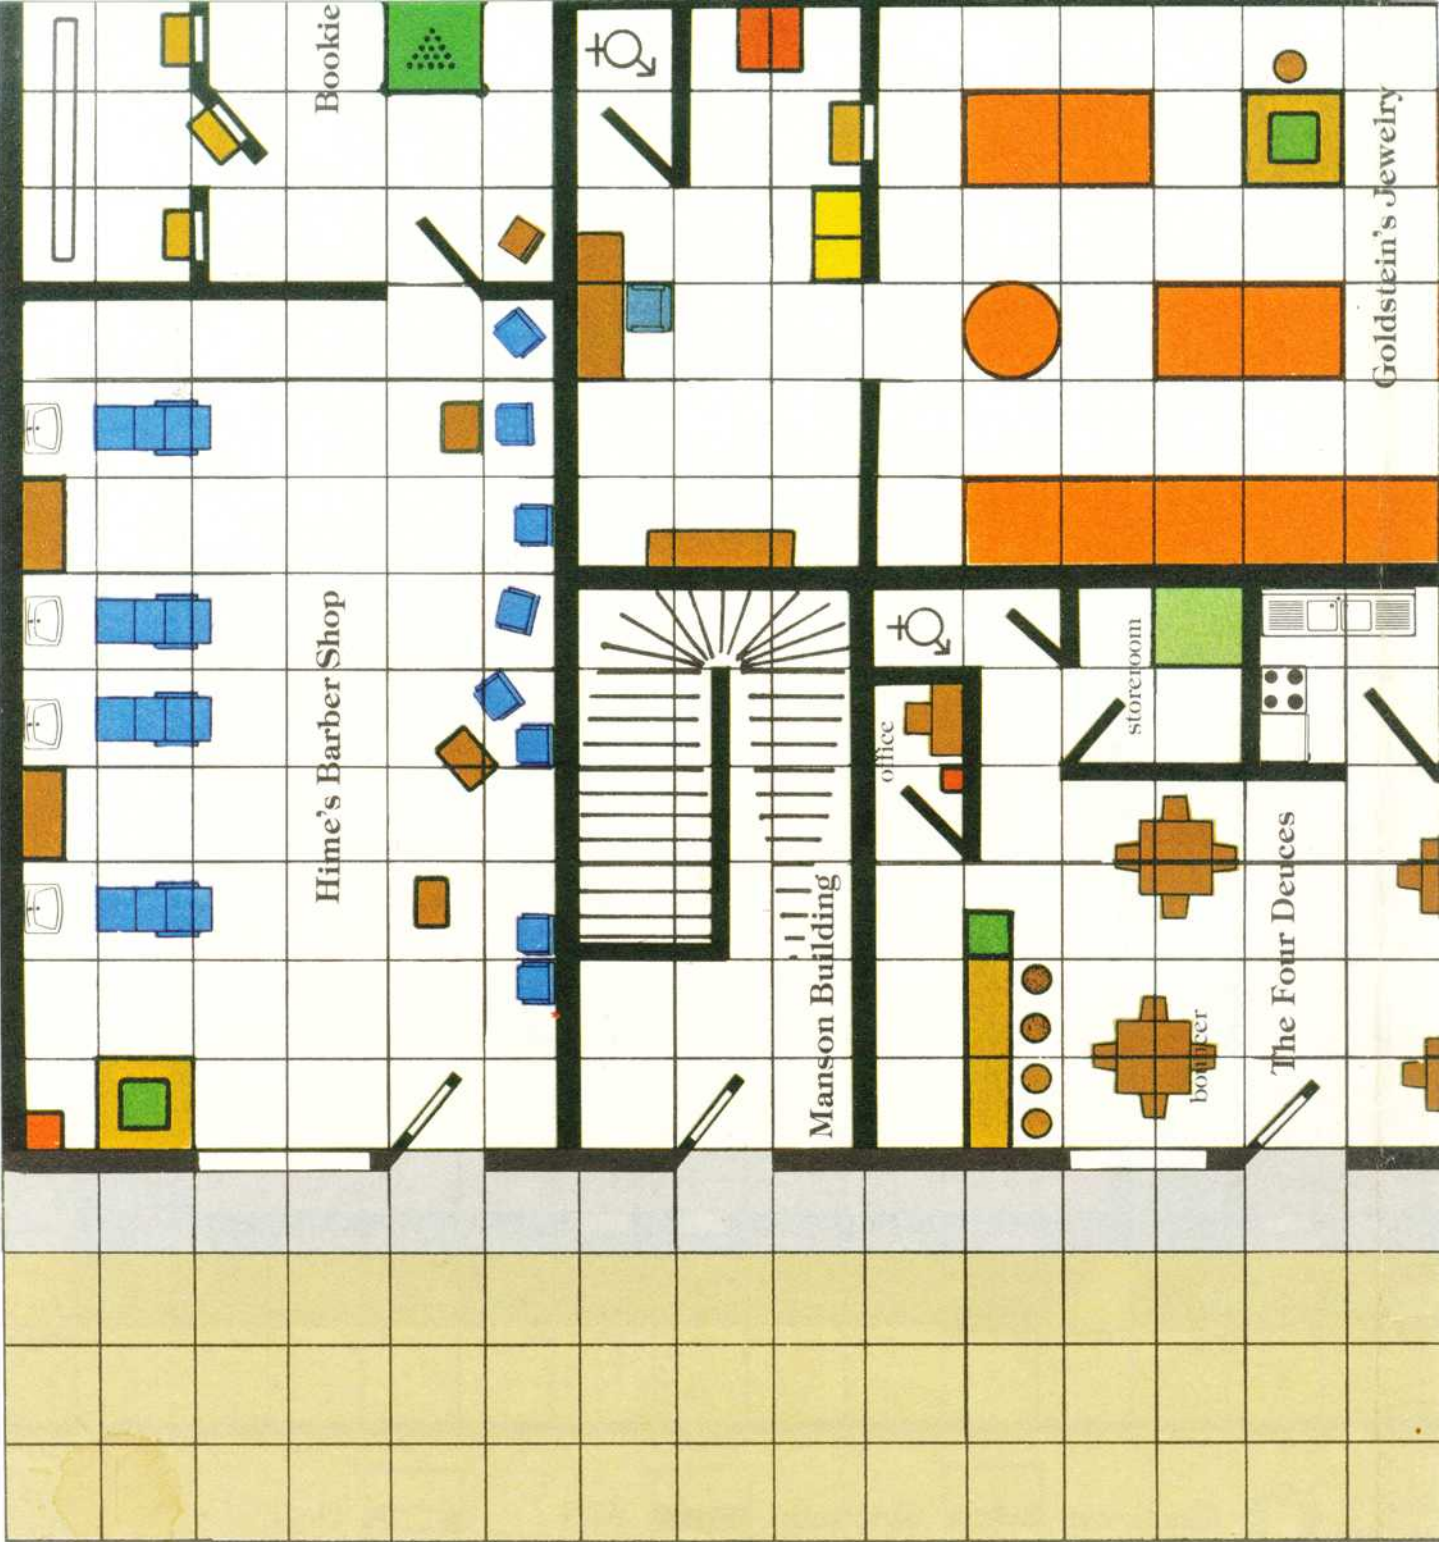

02 03 04 05 06 07 08 09 10 11 12 13 14 15 16 17

02 03 04 05 06 07 08 09 10 11 12 13 14 15 16 17

Bookie

Hime's Barber Shop

Manson Building

office

storeroom

booth for

hallways

Spear's
Building

Empty

Wall

Door

Stairs

Window

Fire
Escape

18 19 20 21 22 23 24 25 26 27 28 29 30 31 32 33 34 35

Block Map (#1)

1 square = 5 feet

lumber storage

office

Joint

office

storeroom