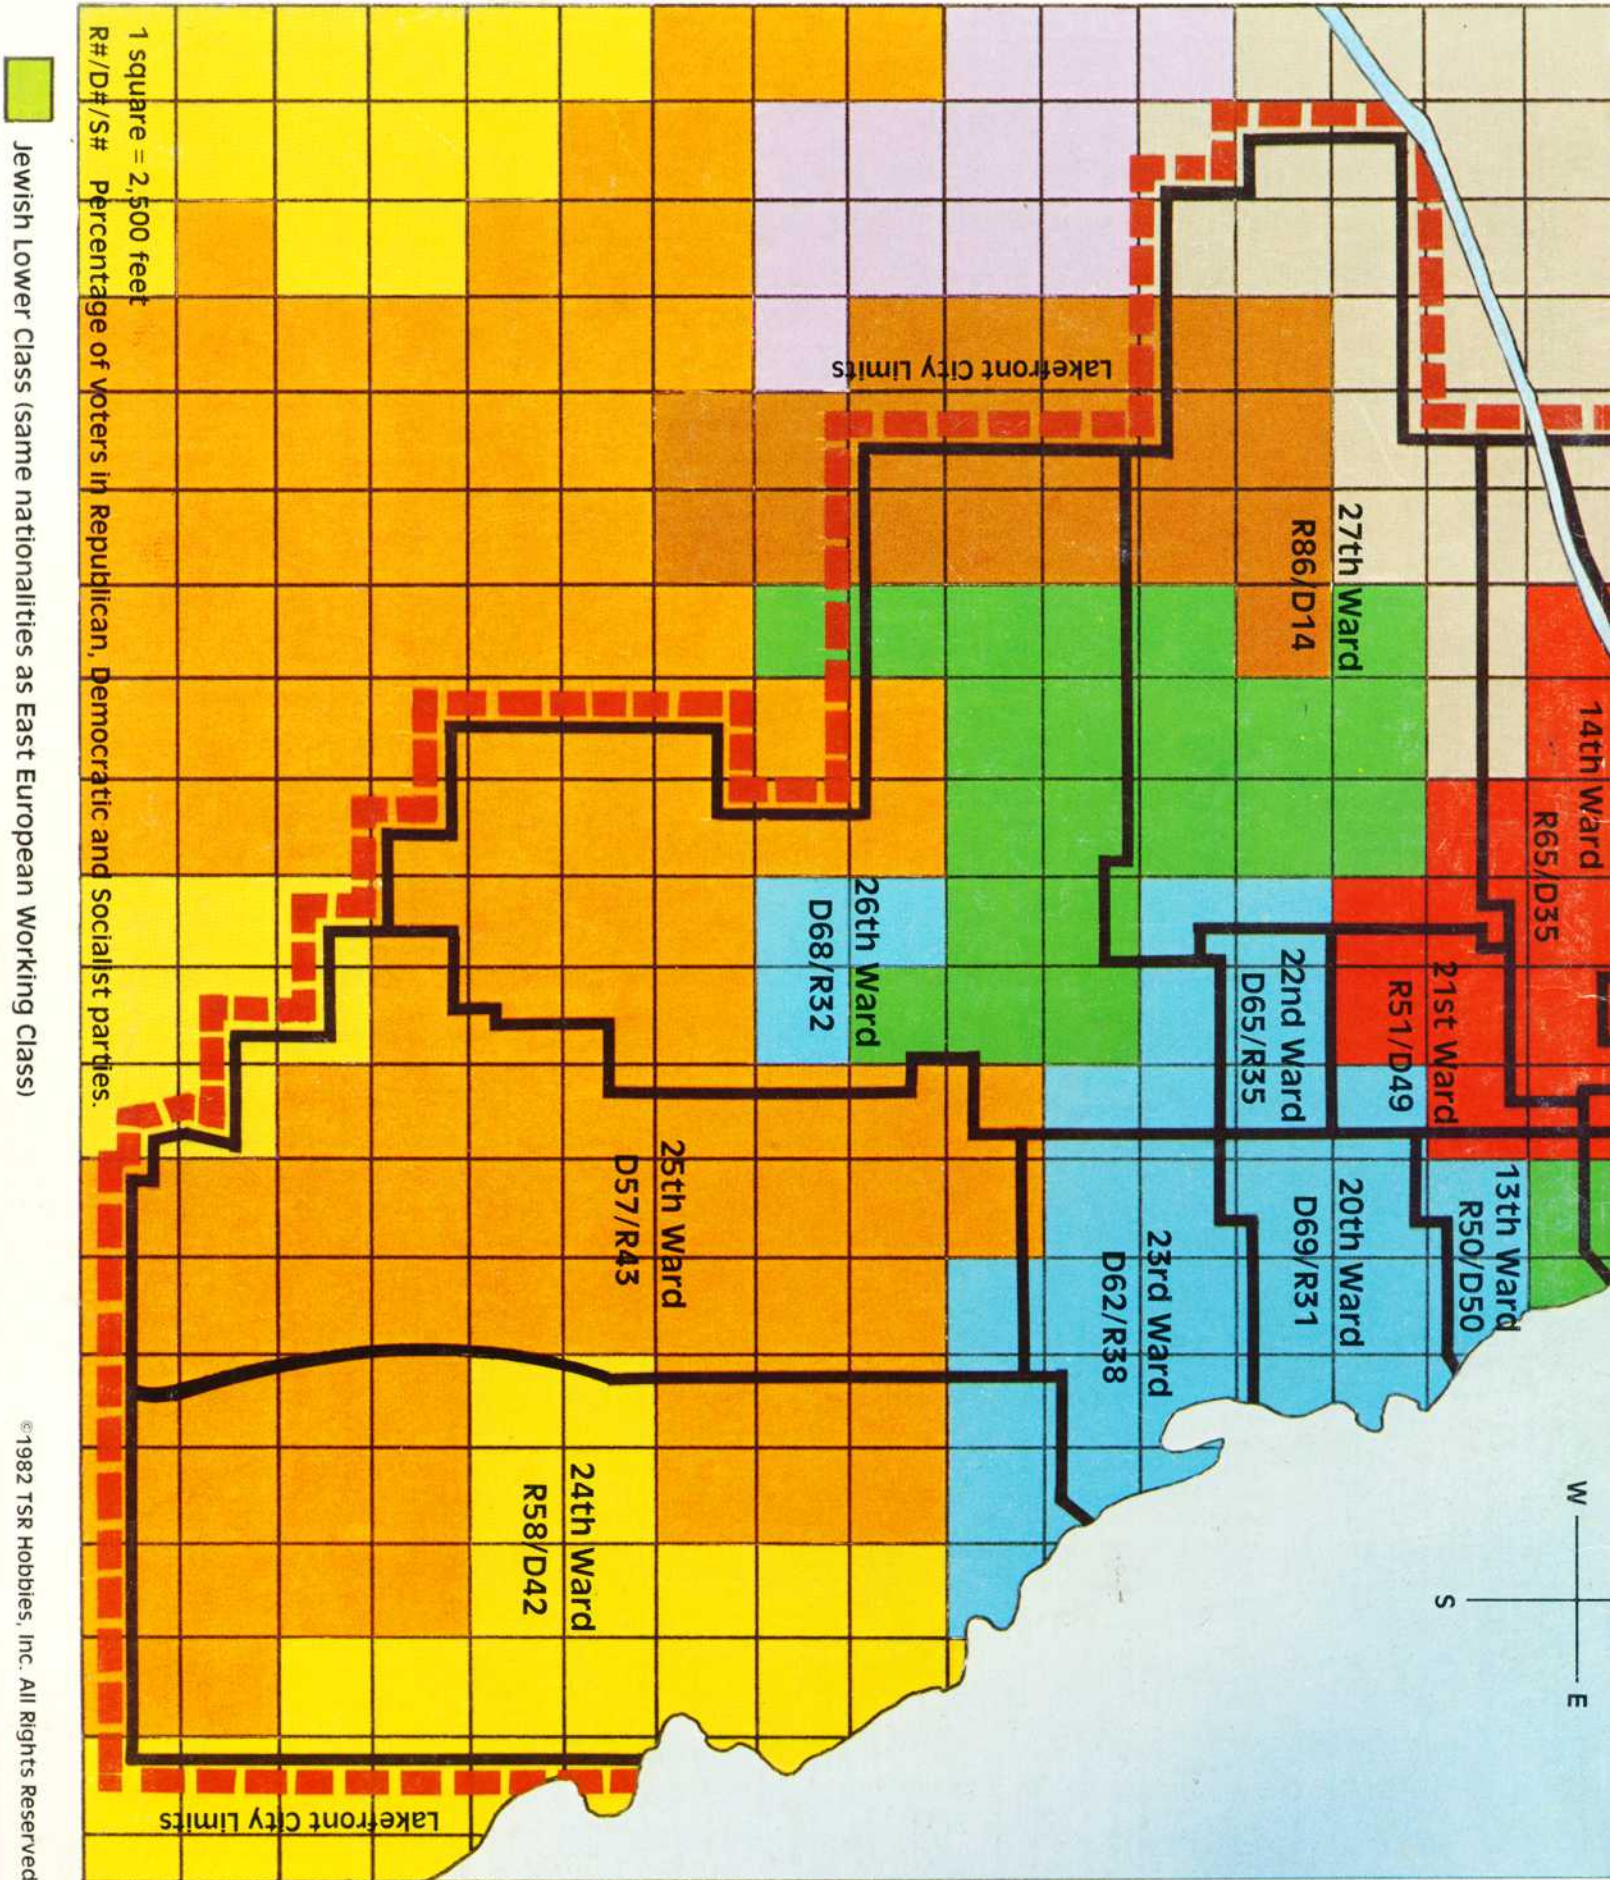

East European Working Class (Includes Poles, Russians, Slavs, Croats, Czechs, Latvians, Lithuanians, Estonians, Hungarians and Rumanians)

Middle and Working Class German

City Center Mixed Ethnic and Class Groups

Ward Map of Lakefront City (1920-1940)

Upper Class Assimilated
 Middle Class Assimilated
 Working Class Assimilated
 Middle and Working Class German