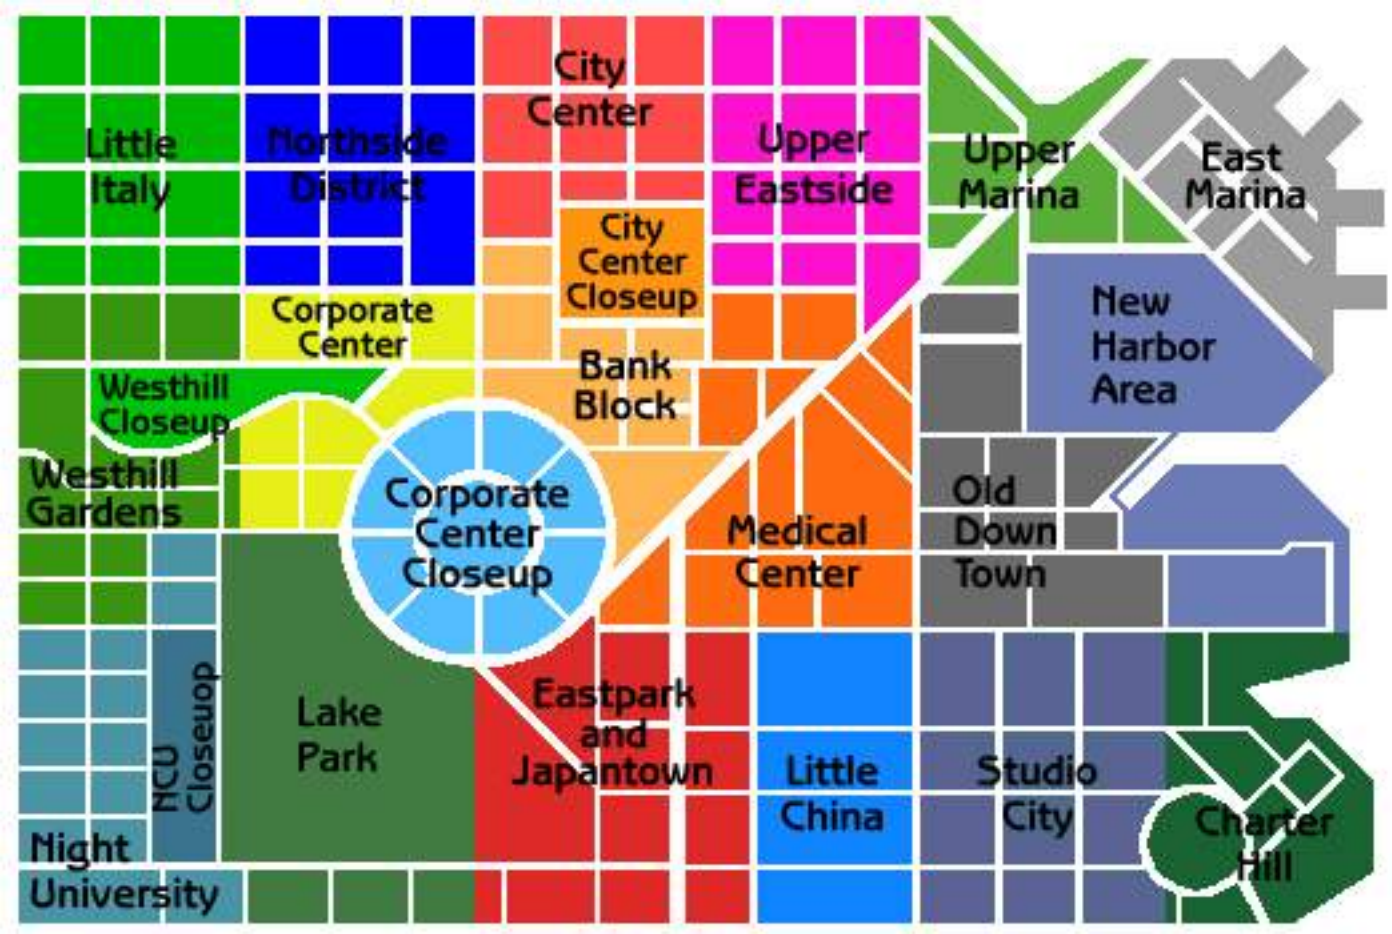

NIGHT CITY

Legend

1. Executive Estates
2. The Oaks
3. HQ, CINC-NORPAC
4. 157th Tactical Air Sqdrn/NorCal Air Defense Cmd.
5. HQ, 223rd Armored Battalion
6. Night City Municipal Sewage Plant
7. San Morro Bay Cargo & Container Port
8. Petrochem Refinery Terminal
9. Arasaka Weapon Assembly Facility A-452
10. Biotechnica Mono-clonal Research Station
11. EBM Remote Assembly Facility
12. Militech Armored Assault Group Training & Live Fire Range
13. WestWind Estates
14. Coastview
15. Playland by the Sea
16. Pacifica Arcology
17. Night City International Airport
18. Del Coronado Bay Yacht Club
19. Night City Transit & PlaneTran Terminal
20. Night City Railyards
21. Driskill Point State Park

Ver Además  

- Zonas Urbanas 56
- Mapas Reliempago 13
- Mapa a color encartado