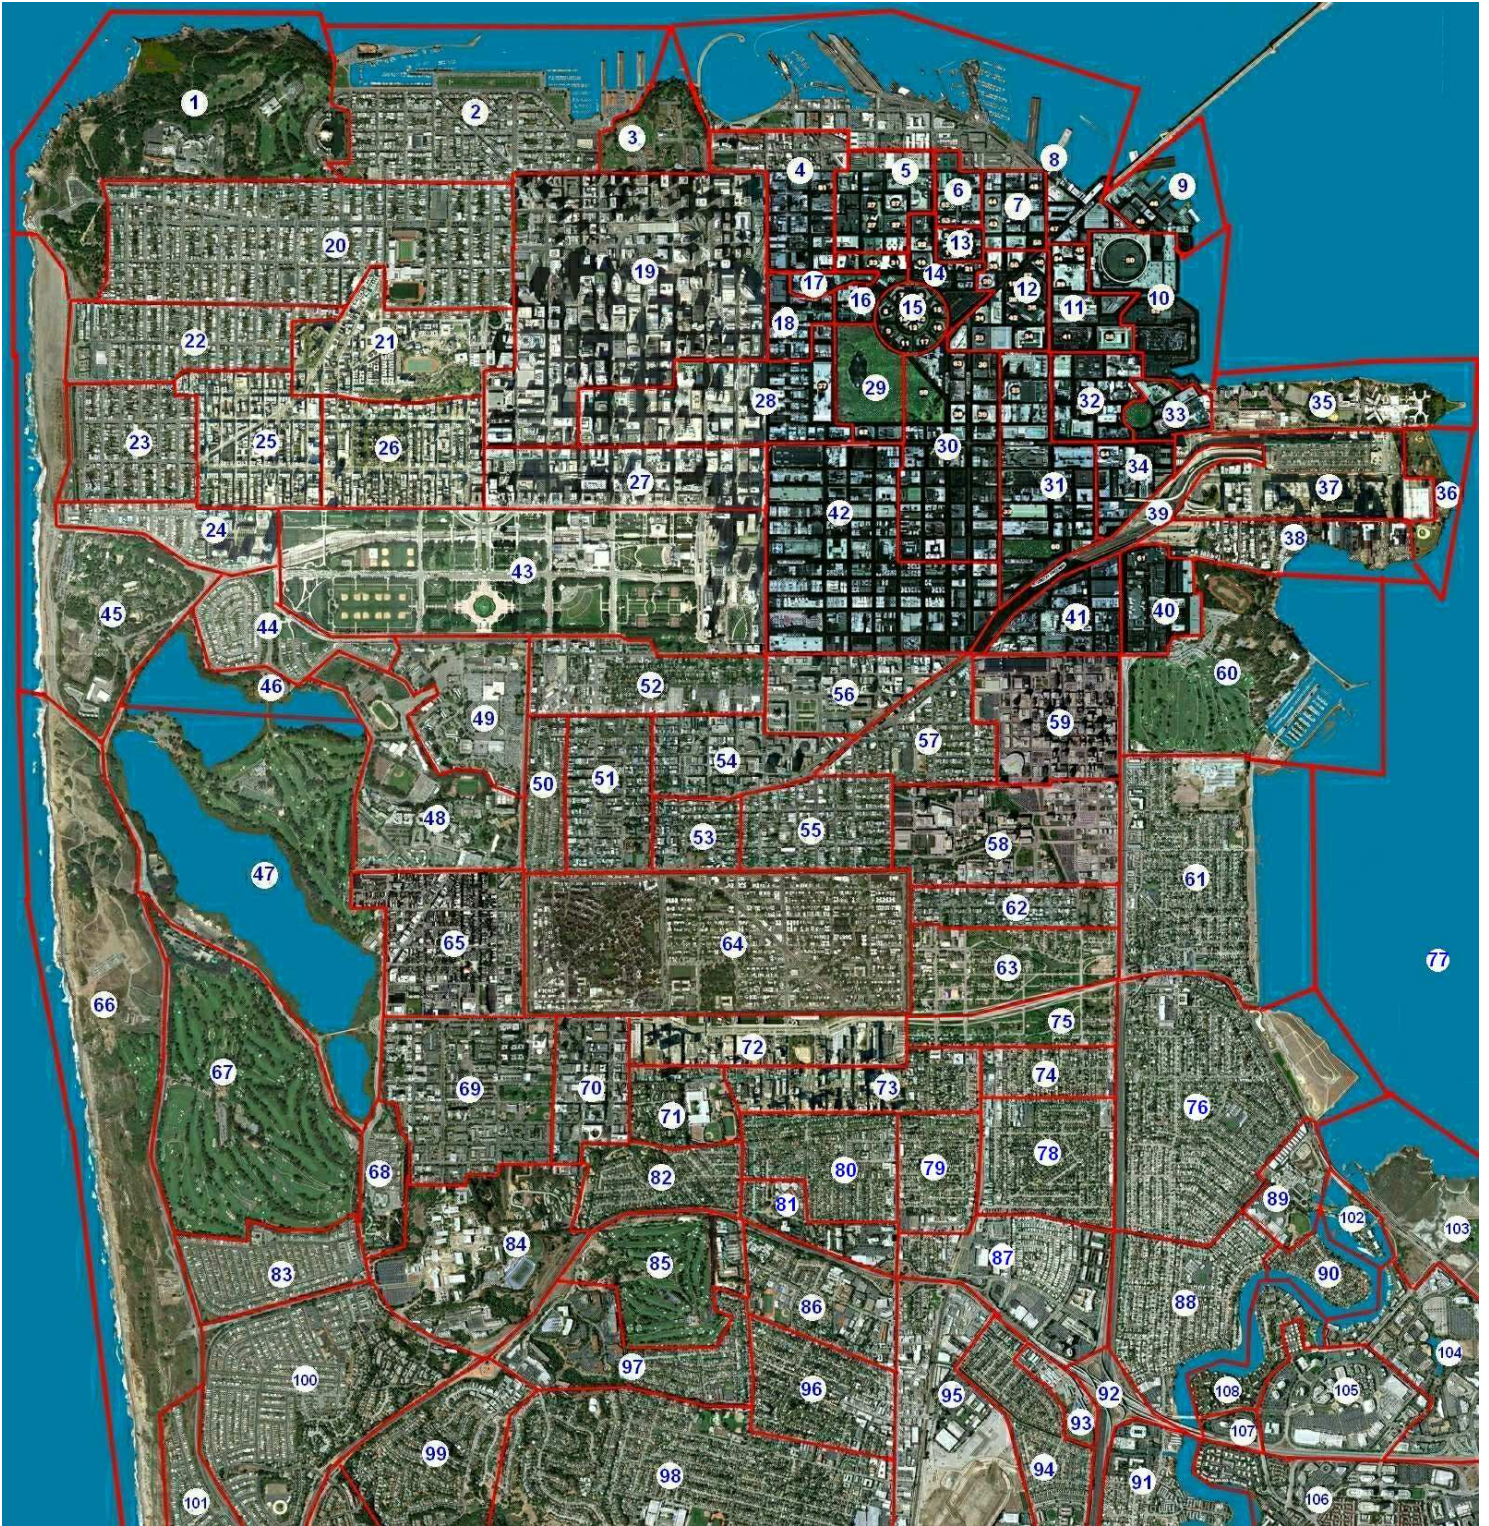

NIGHT CITY AMALGAMATED DISTRICTS MAP