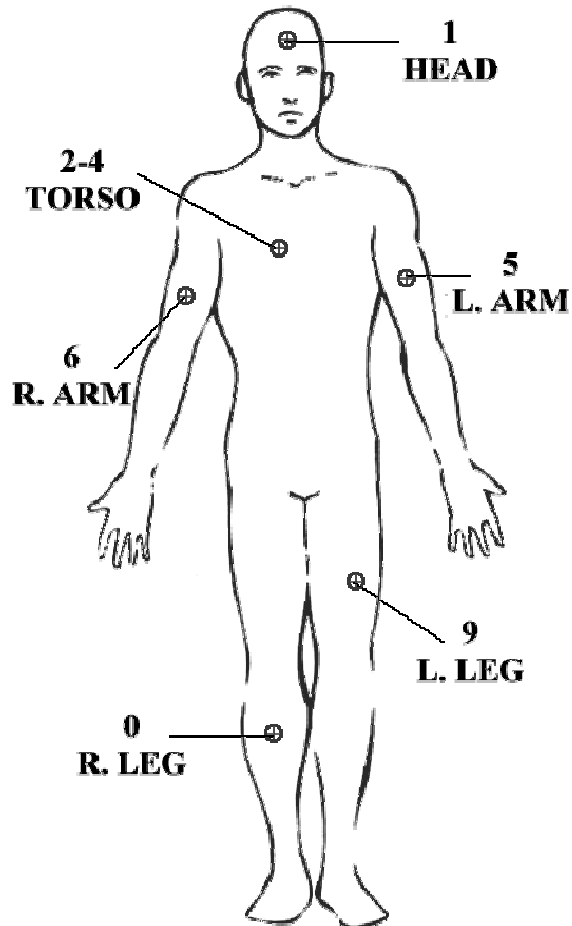

CYBERPUNK 2020

Expanded Hit Tables

It's easy! Just roll 2 dice, one for the main location, and one for the sub-location.

	HEAD		TORSO		R. ARM		L. ARM		R. LEG		L. LEG
1-3	Skull	1-4	Chest	1	Shoulder	1	Shoulder	1-5	Thigh	1-5	Thigh
4-5	Eyes	5-7	Stomach	2-4	Upper Arm	2-4	Upper Arm	6	Knee	6	Knee
6-8	Face	8	Left Hip	5	Elbow	5	Elbow	7-8	Shin	7-8	Shin
9	Throat	9	Groin	6-8	Forearm	6-8	Forearm	9	Foot	9	Foot
0	Mouth	0	Right Hip	9-0	Hand	9-0	Hand	0	Hip	0	Hip