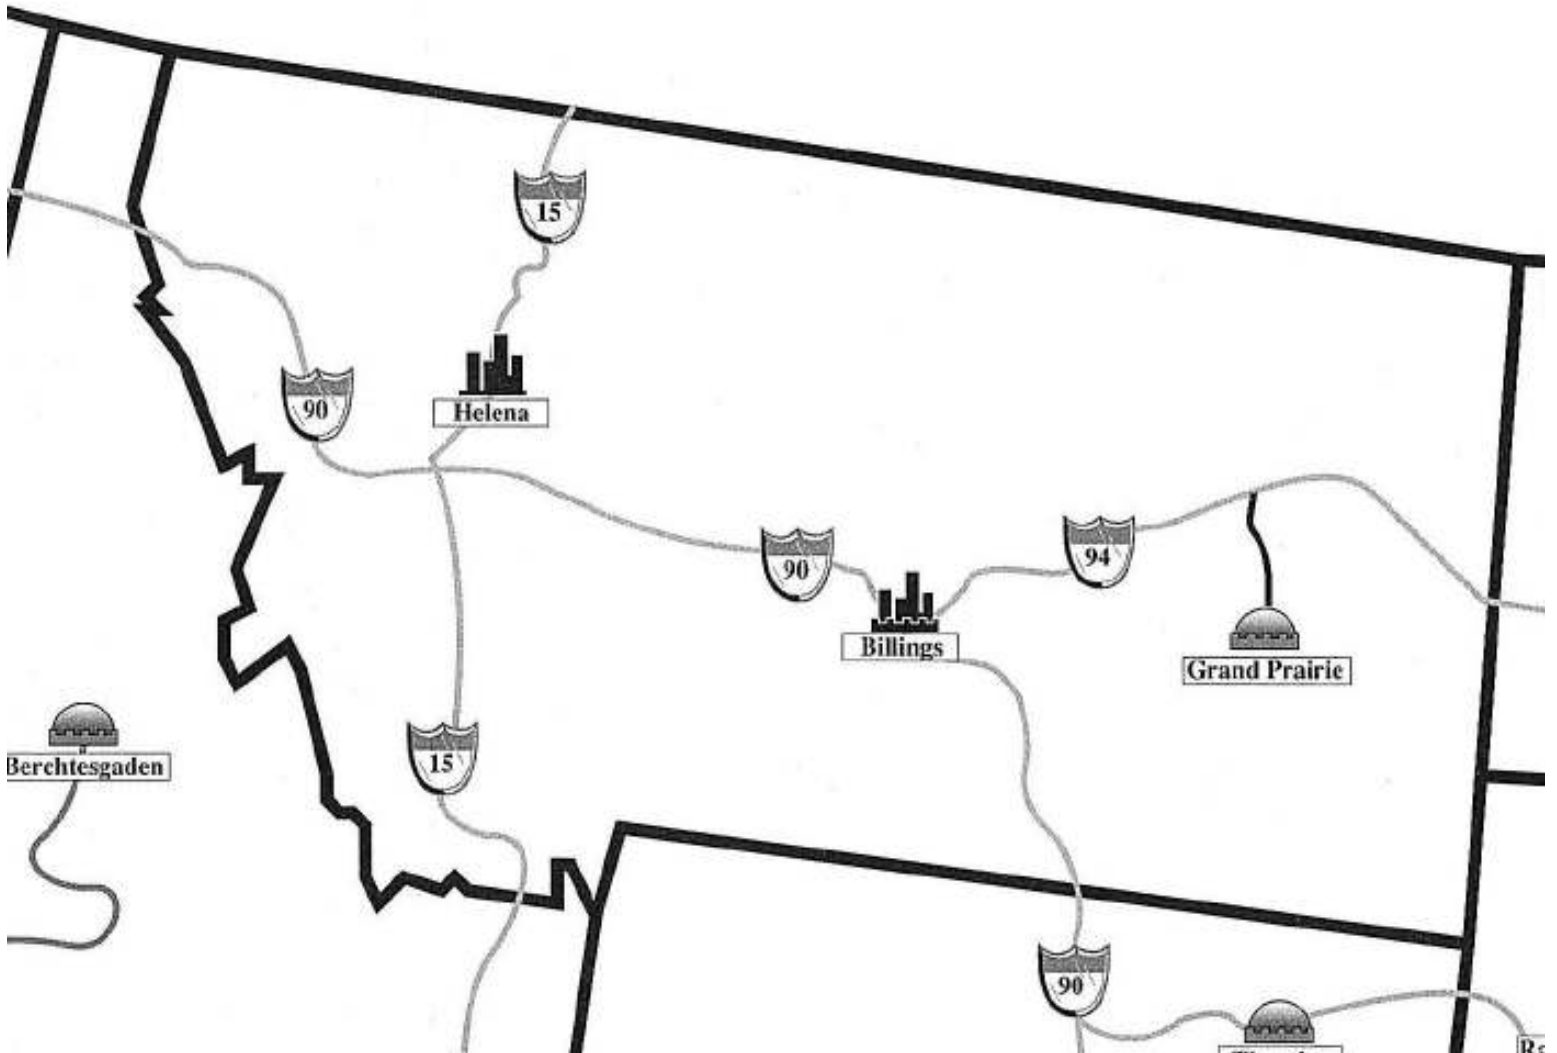

AMER

NICA = 20

120AD

	Maglev Route
	Highways
	Connector Roads
	Bioplague Area
	Bioplague Site
	Nuclear Accident
	Oil Slick
	Orbital Rock Strike
	New City
	Corporate City
	Neo-Feudal City
	Old City
	Ghost Town