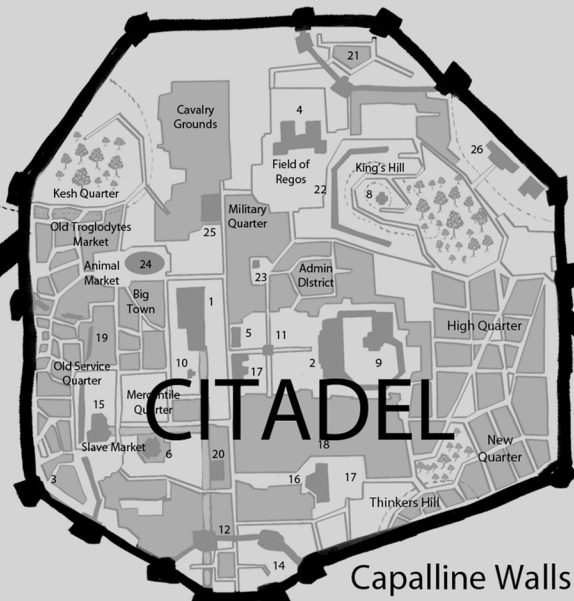

The Great City of KORUDAV 2992 CV

- ### THE CITADEL
1. Botanical Gardens
 2. Autarchal palace
 3. Dragonel Turrets
 4. Temple of Regos
 5. Yellow House (Konfu)
 6. Tower of Unthar
 7. Temple of Khosht
 8. Xenotophon Memorial
 9. The Obsidian Tower
 10. Colossus of Tegru Kanesh
 11. Syleen Monolith (Palace Shield)
 12. Inner Gates
 13. Outer Gates
 14. Barbican Quarters
 15. Septeshaunt Basin
 16. Sabellin Basin
 17. Plaza of Delights
 18. Silk and Pleasure Market
 19. Old Servants' Walls
 21. Pumping Station
 22. Tung Mai Enclave
 23. Cistern of Eferi Anu
 24. Unimaginable Obelisk
 25. Oloriad Arena

- ### Precincts
1. Maze Garden of the Rediscovery of Hivernium
 2. Tower of the Karaggu
 3. Triumphal Arch of Chelumandris IV
 4. Thermifex Hill
 5. Proton Palace Lake
 6. Temple of Belom
 7. Gate of Benel
 8. Temple of Emeldias

- ### LOW CITY
1. Shipyards
 2. Gardens of Meletas
 3. The Low Strand
 4. The High Strand
 5. Temple of Nimur
 6. Recruiting Office
 7. Legion of Lord Regos
 8. Legion of Sword of Fire
 9. Legion of Scouring Storm
 10. Monument to The Protector of the North
 11. Autarchal Palace
 12. The Bannermen of Kadur
 13. Naval Base
 14. Ing Shu Embassy
 15. Fishmarket
 16. Smugglers' Ruins
 17. Horsemarket
 18. Septeshaunt Basin
 19. Plaza of Cheothos XIV
 20. Virikki Trade Quarter
 21. Docks of Chaa-Payadis
 22. Wharves
 23. Slave Market
 24. Oloriad Arena
 25. Pylons of Morbis Havor
 26. Tharion Market
 27. Suk & Bridges of Pennants
 28. Mama Simba's
 29. Madizi Penitential Quarter
 30. Slave Quarter