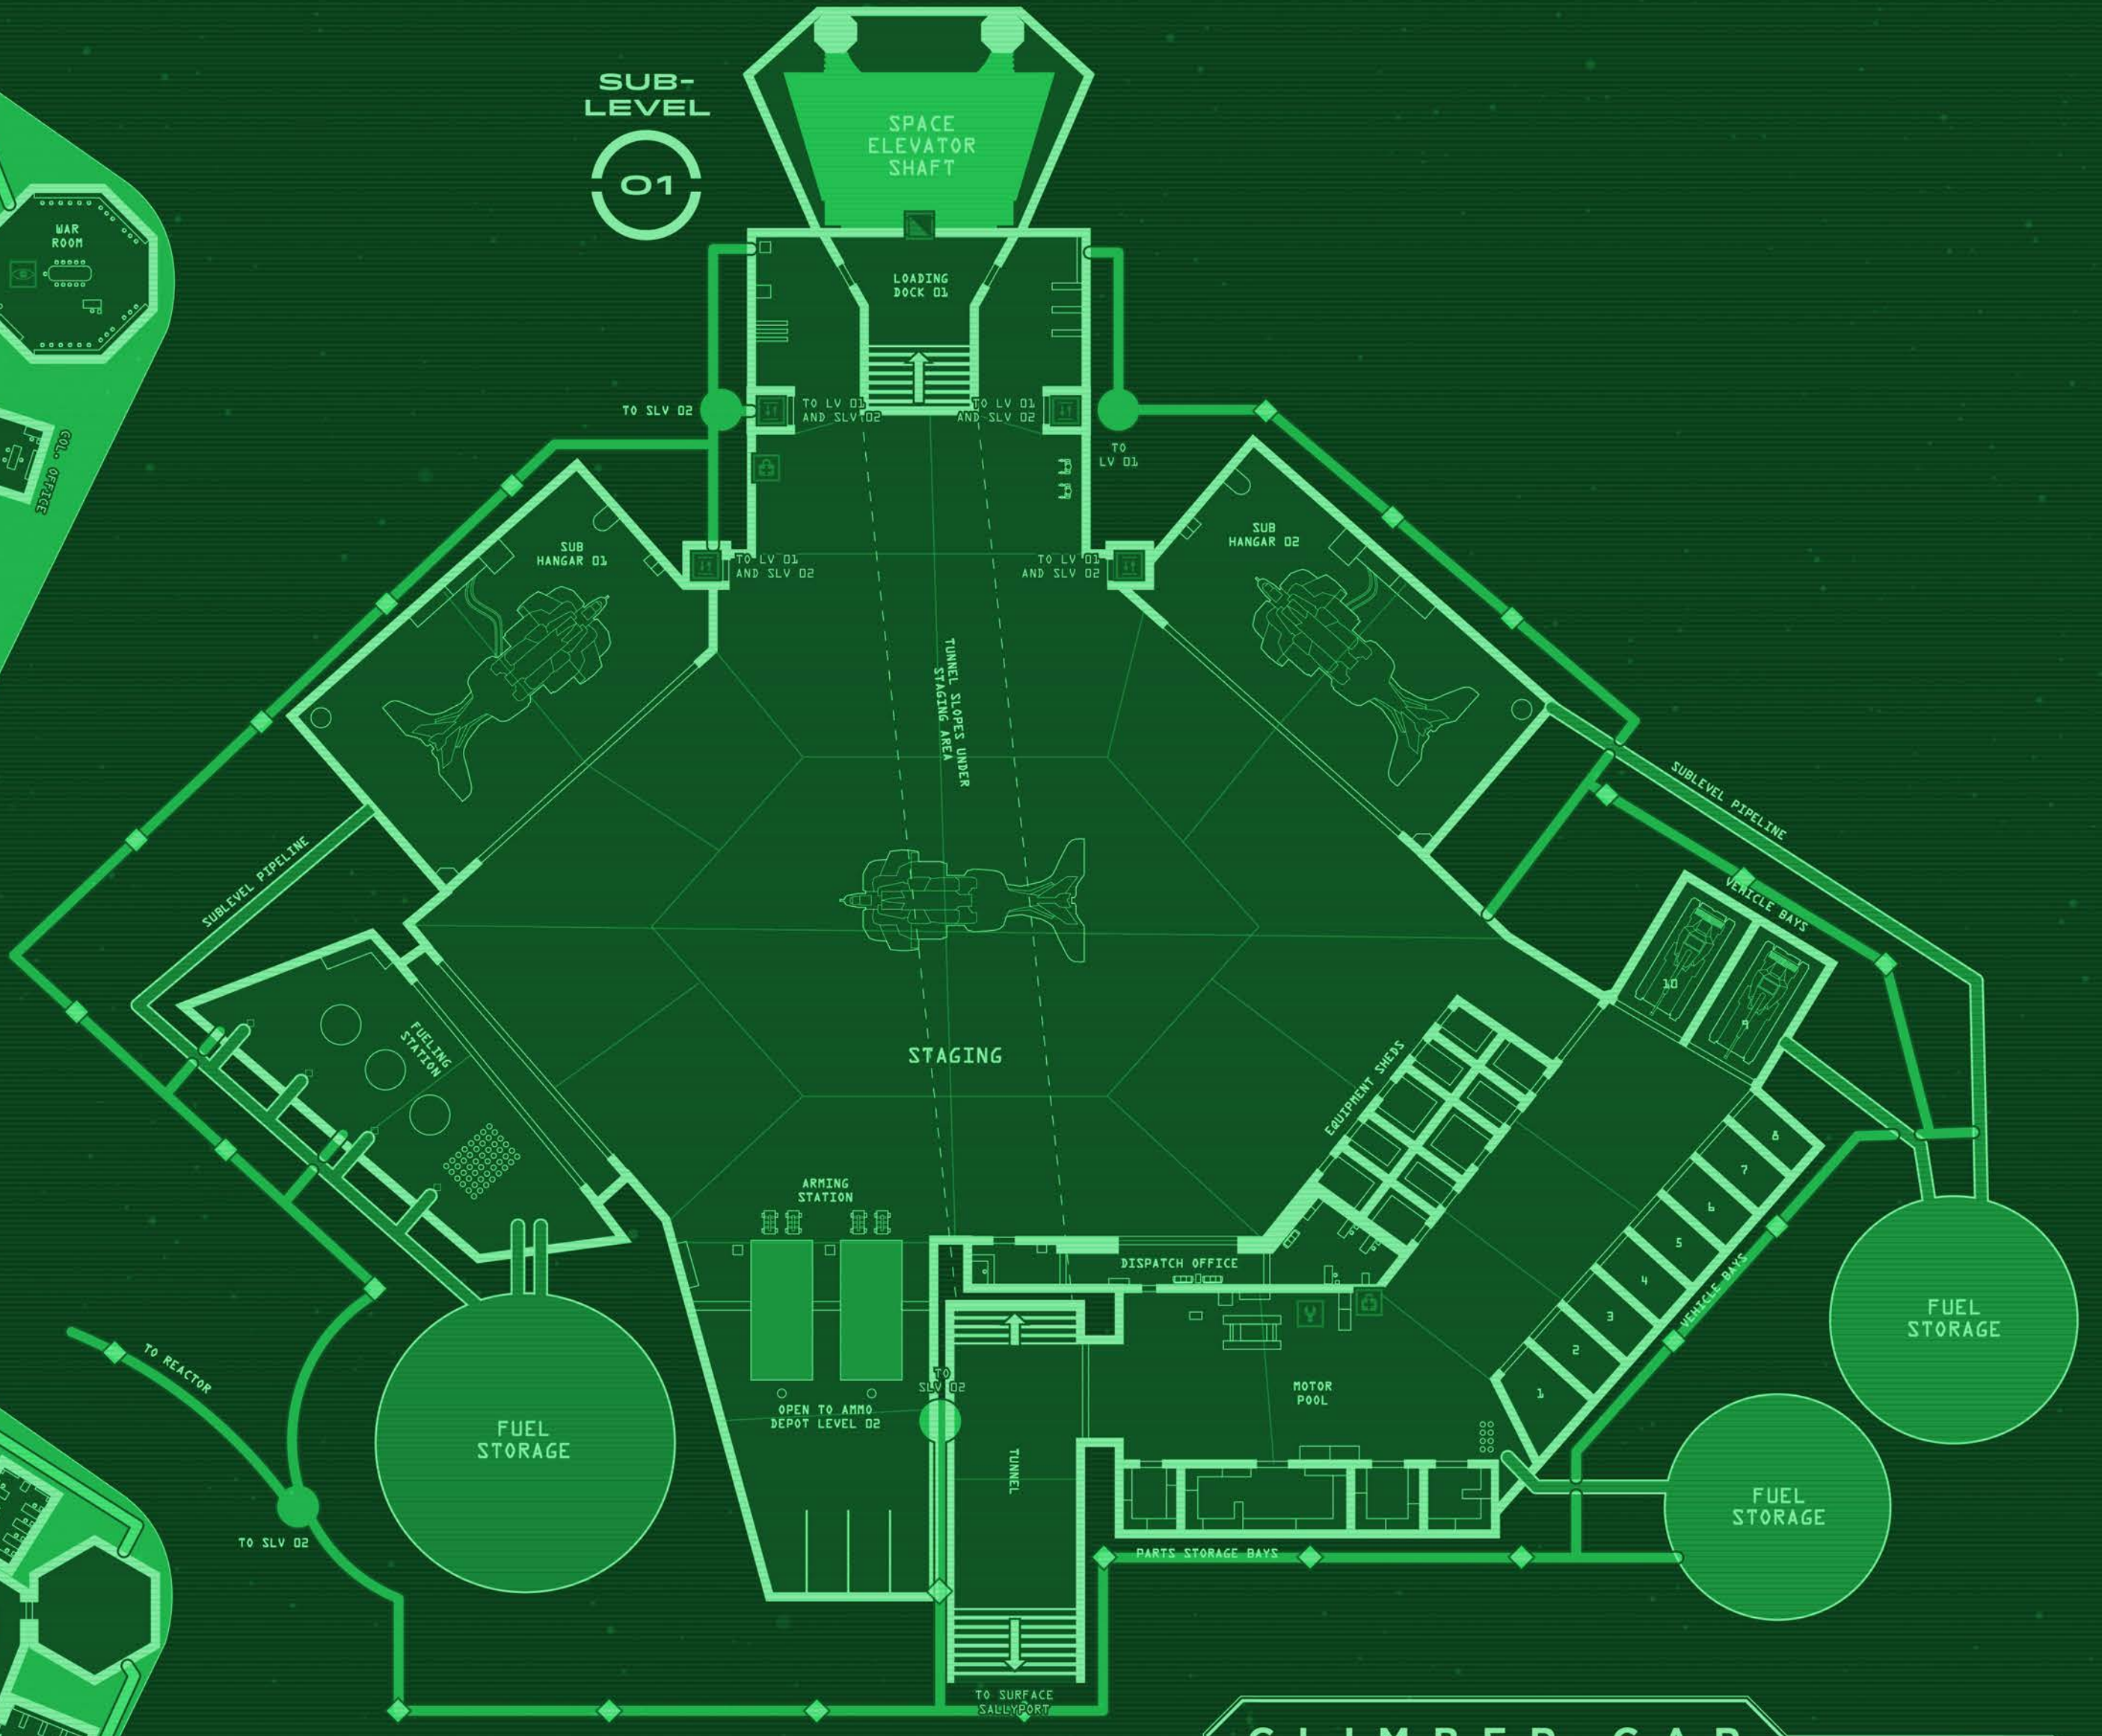

SUB-LEVEL

01