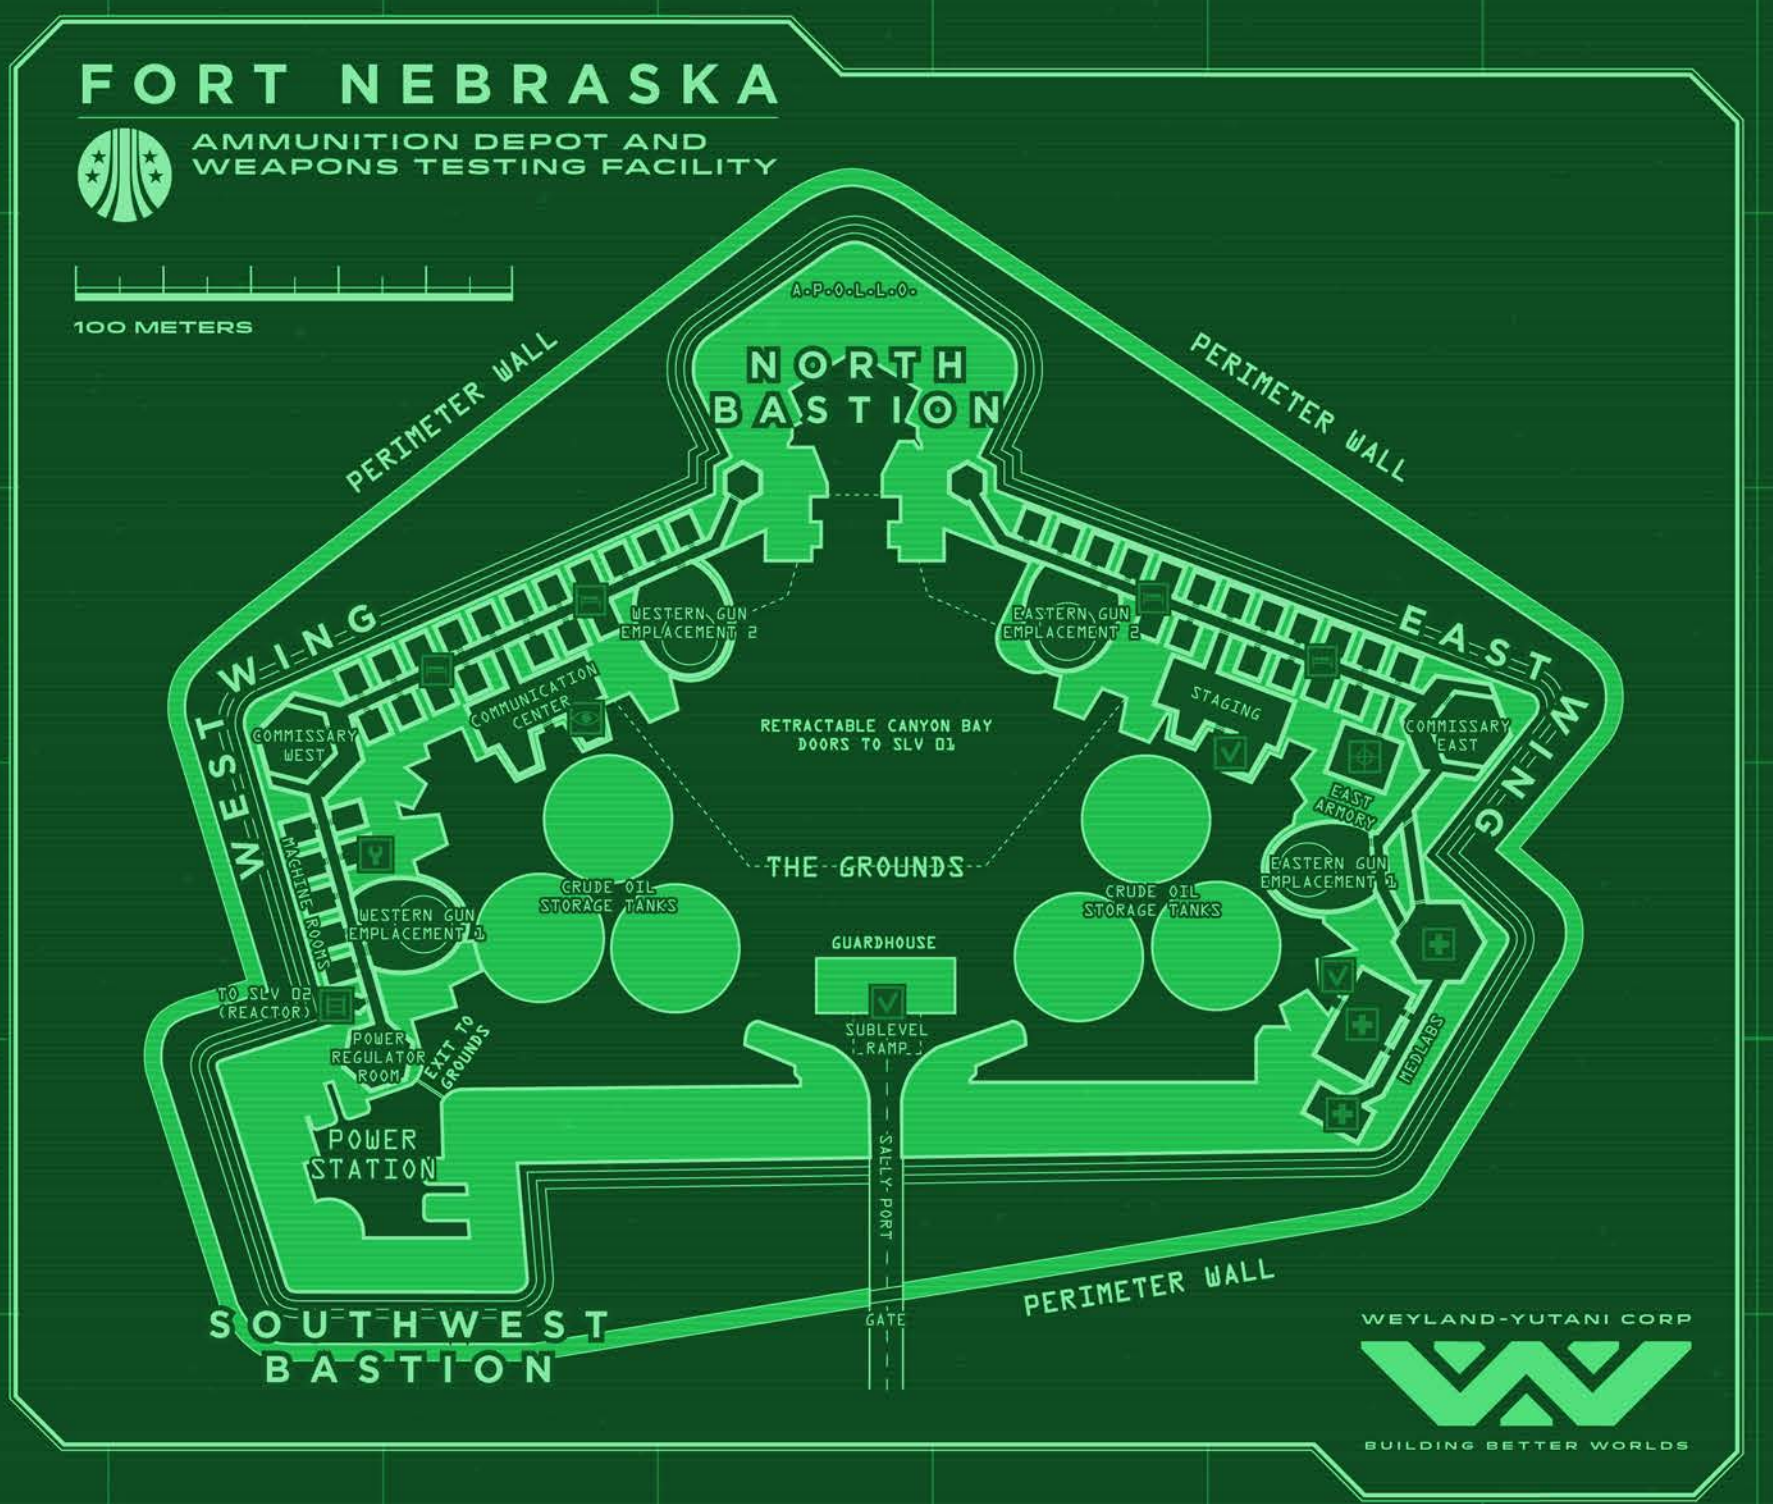

# ARIARCUS

UNITED AMERICAS COLONY

1 KM

MAP LEGEND	
	BARRACKS
	ARMORY
	OBSERVATION
	MEDLAB
	CHECKPOINT
	WORKSHOP/ENGINEERING
	LADDER ACCESS

# FORT NEBRASKA

AMMUNITION DEPOT AND WEAPONS TESTING FACILITY

5X5 METERS  
LV=LEVEL  
SLV=SUBLEVEL

## MAP LEGEND

- SERVICE TUNNEL
- SERVICE TUNNEL PASSAGE UP/DOWN
- ZONE MARKER IN SERVICE TUNNEL
- ZONE BORDER
- AIRLOCK
- LADDER ACCESS
- EVA SUIT STORAGE
- MEDIKIT
- WORKSHOP/ENGINEERING
- MAINFRAME
- RADIOACTIVE AREA
- MEDLAB
- BARRACKS
- ELEVATOR
- OBSERVATION
- CHECKPOINT
- ARMORY

### NORTH BASTION LEVEL

02