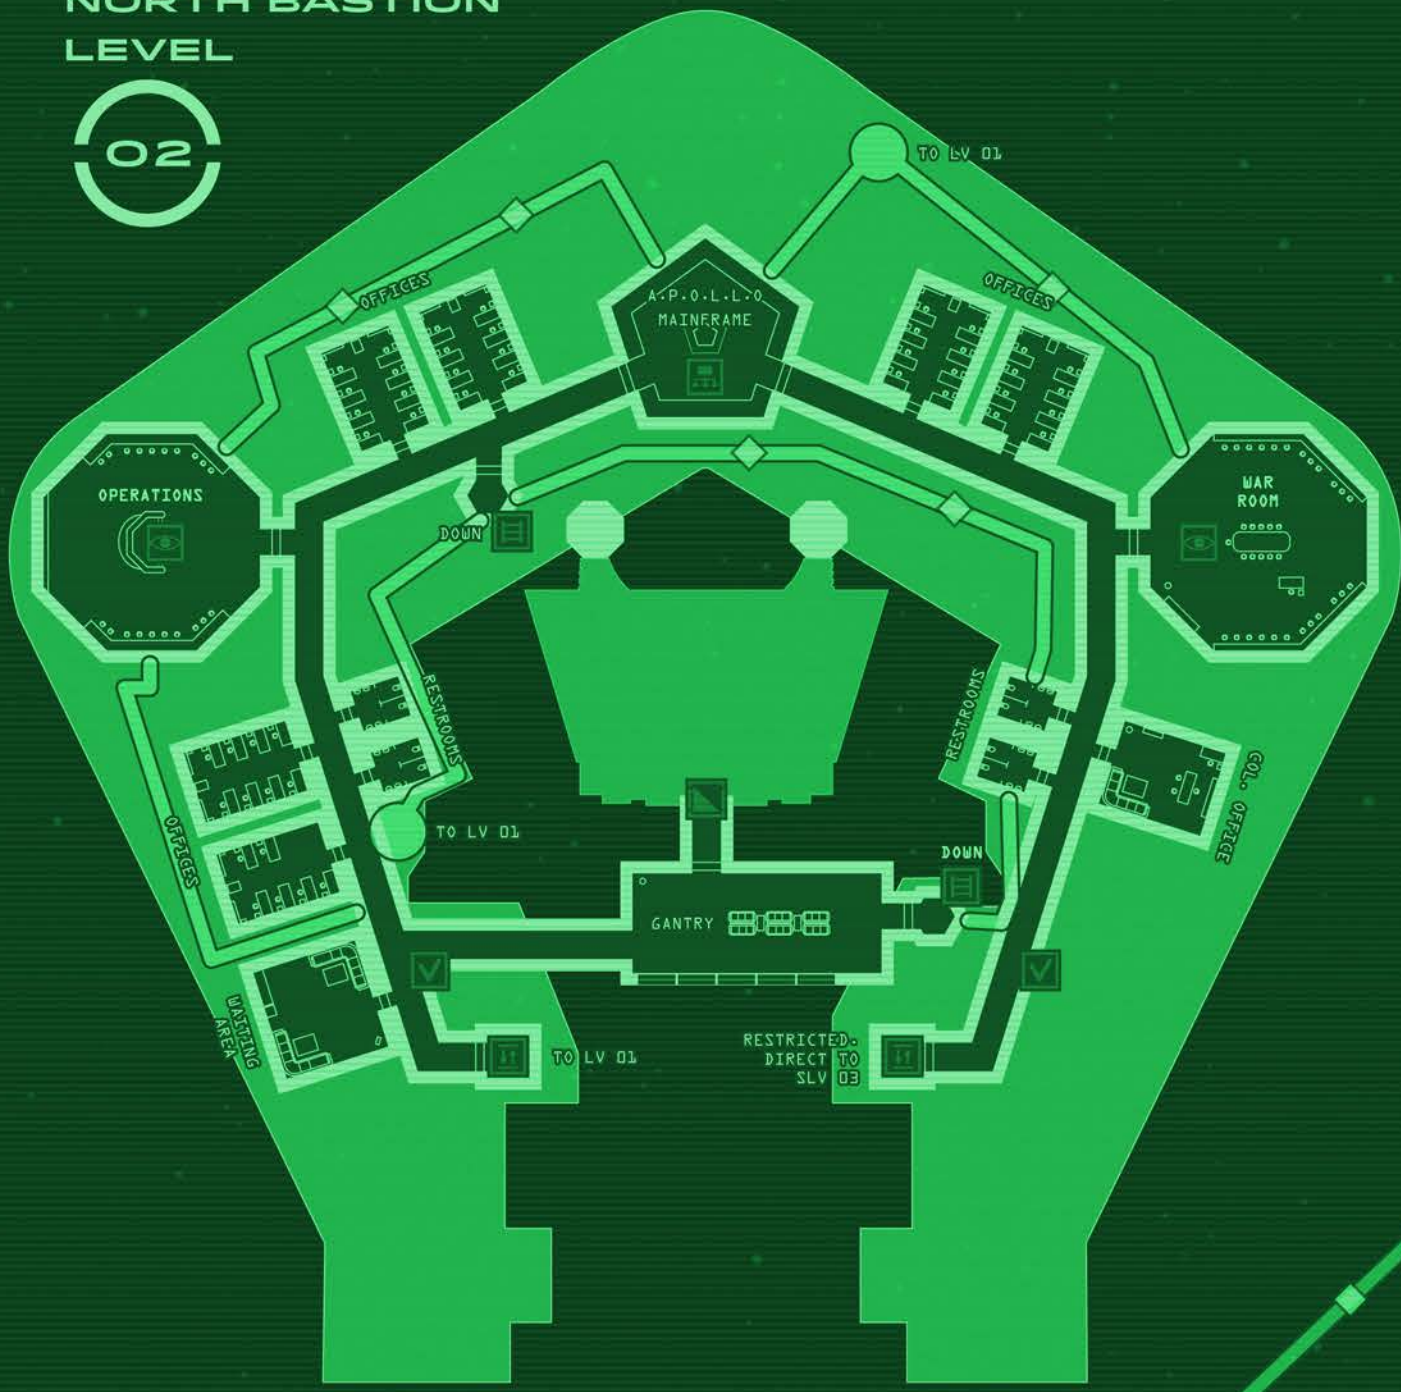

FORT NEBRASKA

AMMUNITION DEPOT AND WEAPONS TESTING FACILITY

5X5 METERS
LV=LEVEL
SLV=SUBLEVEL

MAP LEGEND

- SERVICE TUNNEL
- SERVICE TUNNEL PASSAGE UP/DOWN
- ZONE MARKER IN SERVICE TUNNEL
- ZONE BORDER
- AIRLOCK
- LADDER ACCESS
- EVA SUIT STORAGE
- MEDIKIT
- WORKSHOP/ENGINEERING
- MAINFRAME
- RADIOACTIVE AREA
- MEDLAB
- BARRACKS
- ELEVATOR
- OBSERVATION
- CHECKPOINT
- ARMORY

NORTH BASTION LEVEL

02