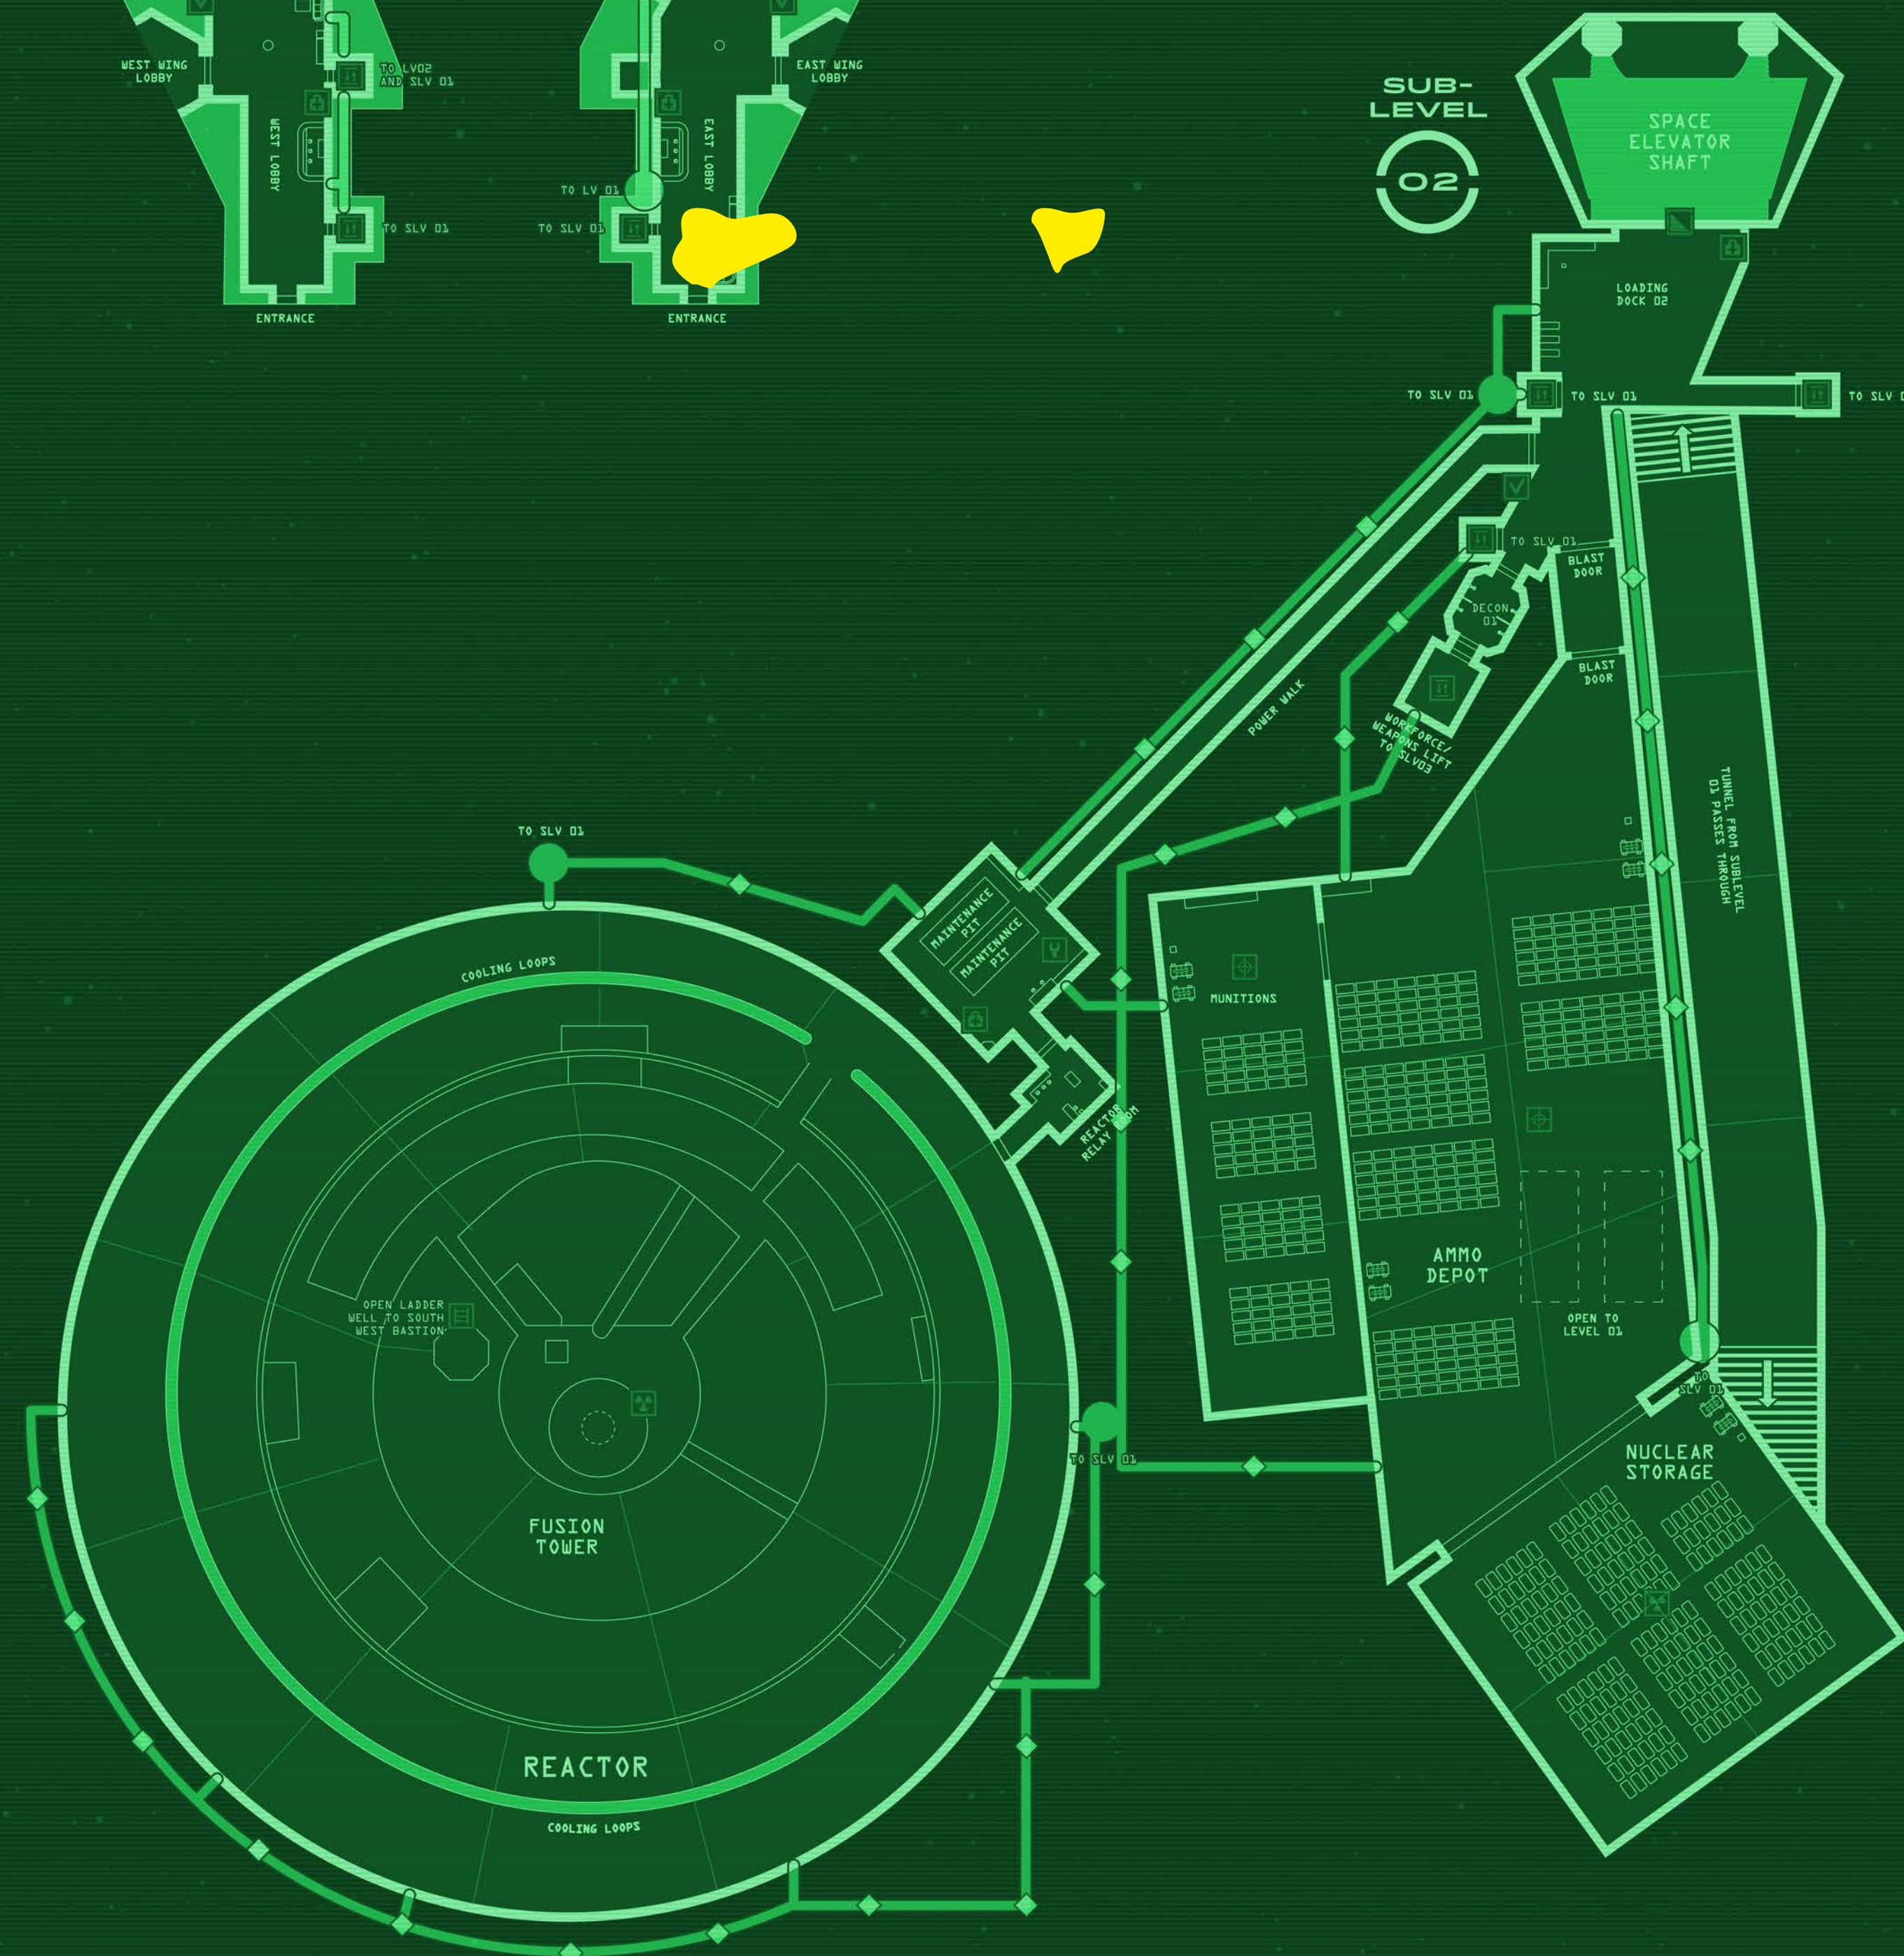

SUB-LEVEL

02