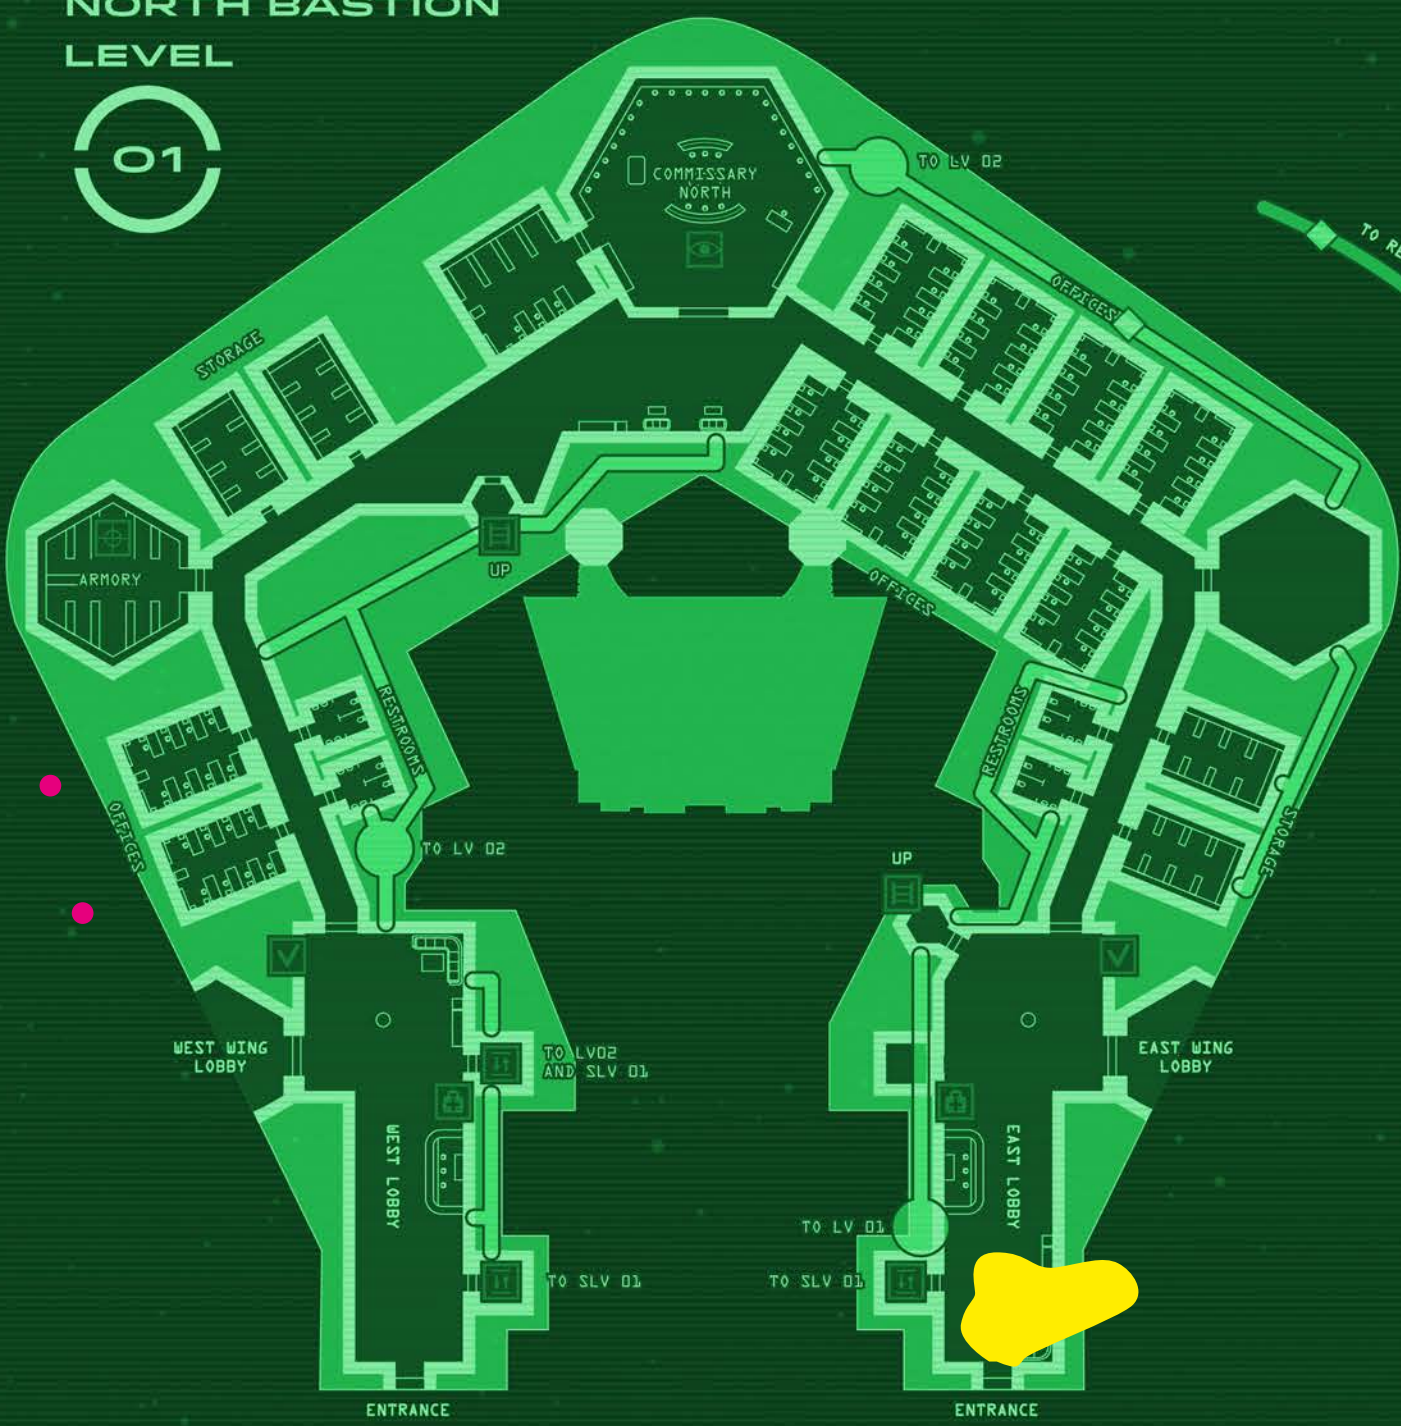

NORTH BASTION LEVEL

01