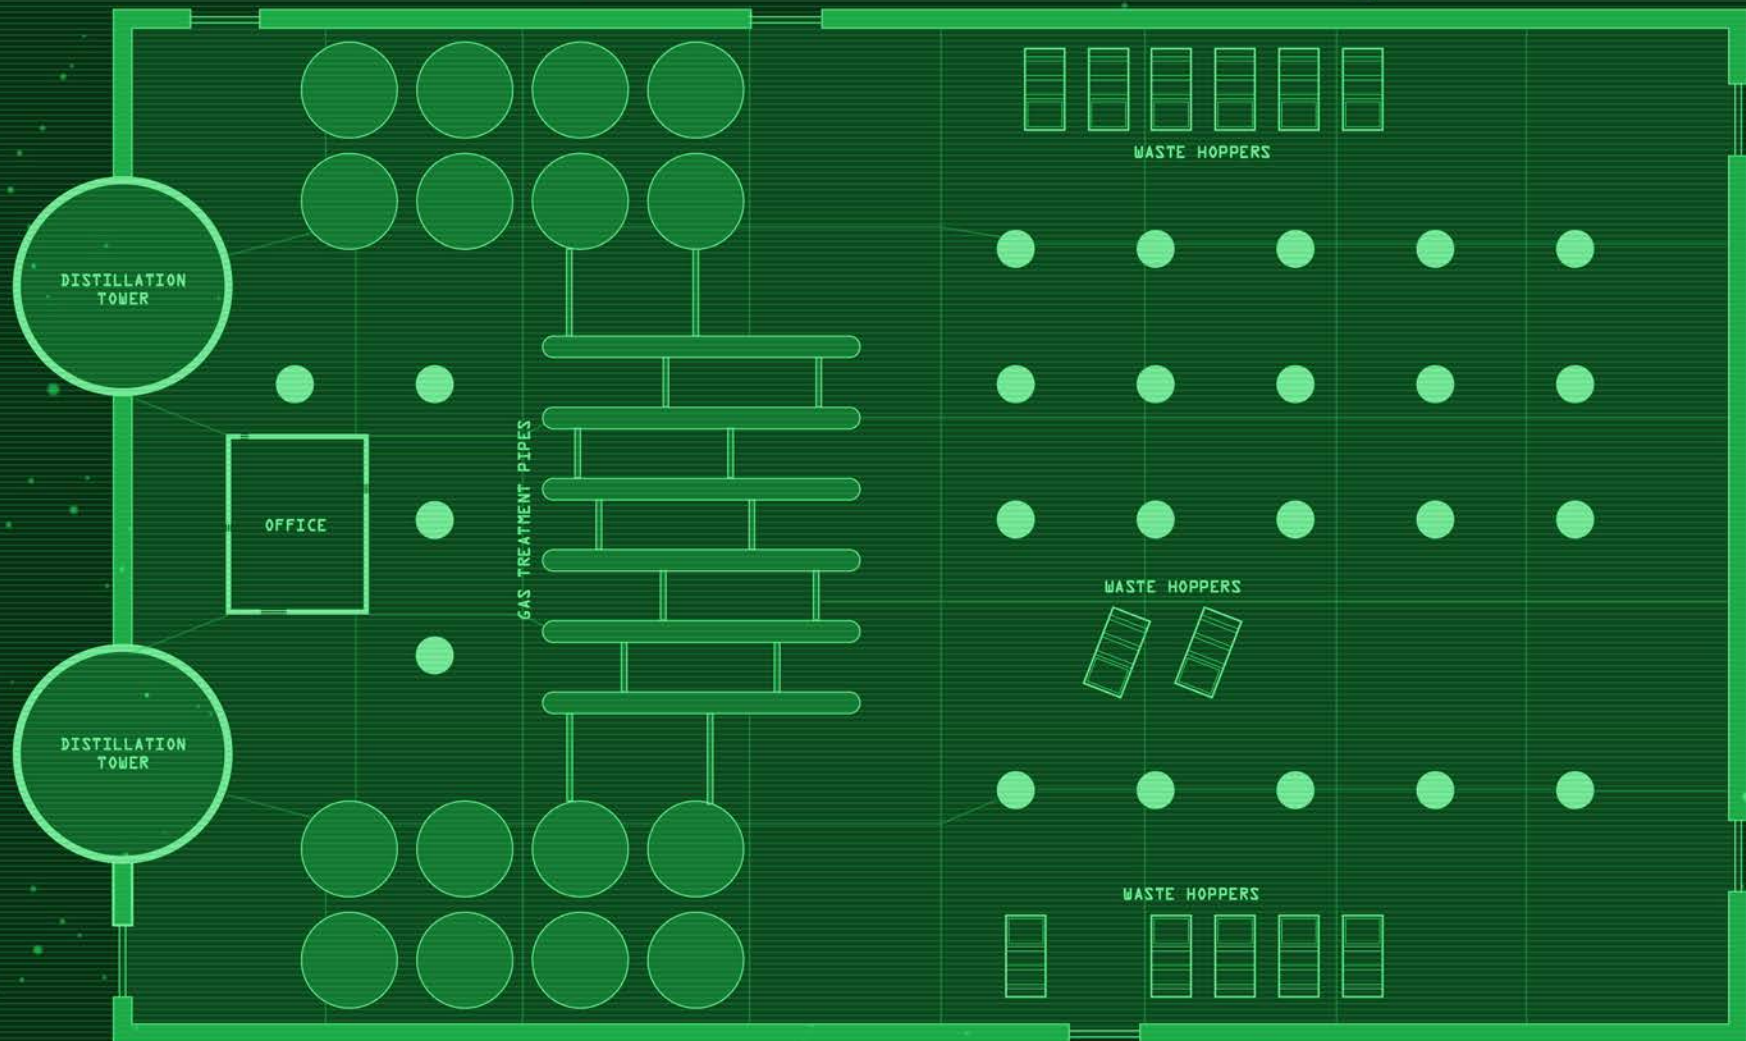

PLAYER MAP

SAN ROCCO MEDICAL FACILITY

112 - EARWELL RD.

1X1 METERS

ZONE BORDER

EXAMINATION/
SURGICAL BAY

DETAIL OF EXAMINATION/ SURGICAL BAY 04

1X1 METERS

04

PLAYER MAP

OIL REFINERY

ARIARCUS - DISTRICT NORTH

63 - PIPE LANE

□ 5X5 METERS

✕ ZONE BORDER

PLAYER MAP

INSURGENT COMPOUND

ARIARCUS - DISTRICT WEST

244 - CAMDEN RD.

SECOND FLOOR

ROOF

GROUND FLOOR

COMPOUND

2X2 METERS
ZONE BORDER

PLAYER MAP

OUTBREAK ON YAOPHORA STATION

Responding to reports of an unidentified outbreak on Yaophora station, your CBRN platoon found everyone aboard dead. Examining the bodies, you found that whatever had afflicted the space truckers had manifested as some kind of tumor. In each case, the growth had expanded until it exploded out of the impregnated person's chest, killing them instantly. The rest of the victims had inexplicably suffered severe cranial trauma—i.e. their skulls were crushed by extreme external force. That's when something aboard started stalking your platoon, taking you out one-by-one. Eventually only you and your Lieutenant remained. When the alien pounced on him, you lost it and ran. Of the thirty-nine CBRN marines sent in, only you survived. A relief team evacuated you and initiated viral containment protocols—i.e. they nuked the station out of existence.