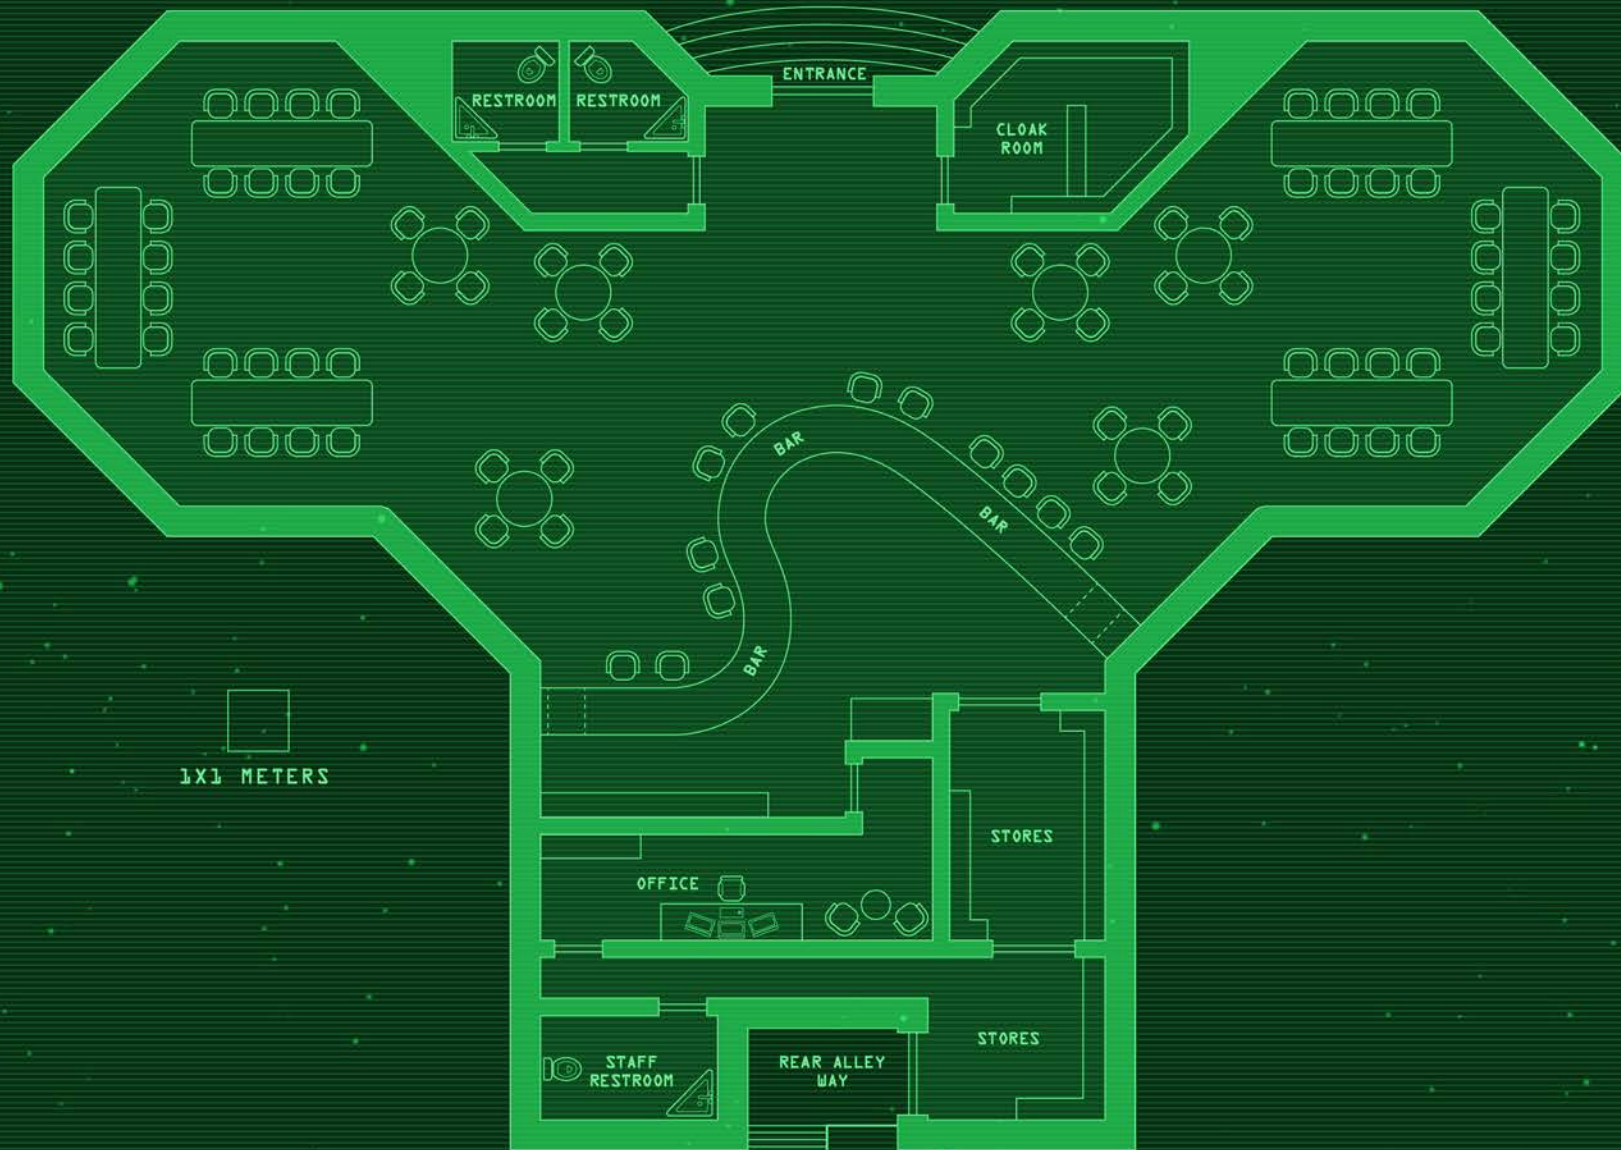

EYE OF OBLIVION

ARIARCUS - DISTRICT SOUTH

45 - DEDRUS AVN.

PLAYER MAP

MARSHAL STATION

ARIARCUS - DISTRICT EAST

128 - CLOAK RD.

1x1 METERS

PLAYER MAP

SAN ROCCO MEDICAL FACILITY

112 - EARWELL RD.

1X1 METERS

ZONE BORDER

EXAMINATION/
SURGICAL BAY

DETAIL OF EXAMINATION/ SURGICAL BAY 04

1X1 METERS

04

PLAYER MAP

OIL REFINERY

ARIARCUS - DISTRICT NORTH

63 - PIPE LANE

□ 5X5 METERS

✕ ZONE BORDER

PLAYER MAP

PLAYER MAP

OUTBREAK ON YAOPHORA STATION

Responding to reports of an unidentified outbreak on Yaophora station, your CBRN platoon found everyone aboard dead. Examining the bodies, you found that whatever had afflicted the space truckers had manifested as some kind of tumor. In each case, the growth had expanded until it exploded out of the impregnated person's chest, killing them instantly. The rest of the victims had inexplicably suffered severe cranial trauma—i.e. their skulls were crushed by extreme external force. That's when something aboard started stalking your platoon, taking you out one-by-one. Eventually only you and your Lieutenant remained. When the alien pounced on him, you lost it and ran. Of the thirty-nine CBRN marines sent in, only you survived. A relief team evacuated you and initiated viral containment protocols—i.e. they nuked the station out of existence.