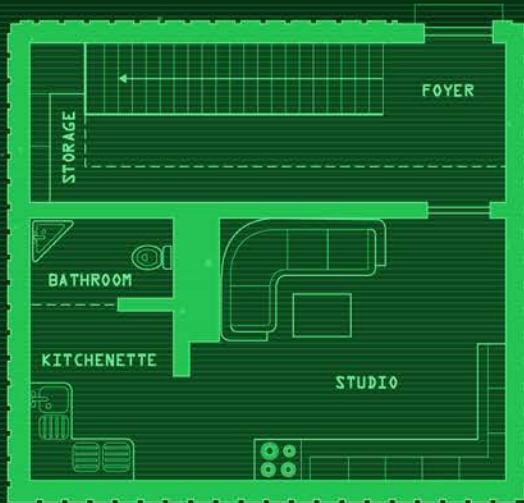

PLAYER MAP

SAN ROCCO MEDICAL FACILITY

112 - EARWELL RD.

1X1 METERS

ZONE BORDER

EXAMINATION/
SURGICAL BAY

DETAIL OF EXAMINATION/ SURGICAL BAY 04

1X1 METERS

04

PLAYER MAP

OIL REFINERY

ARIARCUS - DISTRICT NORTH

63 - PIPE LANE

□ 5X5 METERS

✕ ZONE BORDER

PLAYER MAP

INSURGENT COMPOUND

ARIARCUS - DISTRICT WEST

244 - CAMDEN RD.

SECOND FLOOR

ROOF

GROUND FLOOR

COMPOUND

2X2 METERS
ZONE BORDER

PLAYER MAP

OUTBREAK ON YAOPHORA STATION

Responding to reports of an unidentified outbreak on Yaophora station, your CBRN platoon found everyone aboard dead. Examining the bodies, you found that whatever had afflicted the space truckers had manifested as some kind of tumor. In each case, the growth had expanded until it exploded out of the impregnated person's chest, killing them instantly. The rest of the victims had inexplicably suffered severe cranial trauma—i.e. their skulls were crushed by extreme external force. That's when something aboard started stalking your platoon, taking you out one-by-one. Eventually only you and your Lieutenant remained. When the alien pounced on him, you lost it and ran. Of the thirty-nine CBRN marines sent in, only you survived. A relief team evacuated you and initiated viral containment protocols—i.e. they nuked the station out of existence.