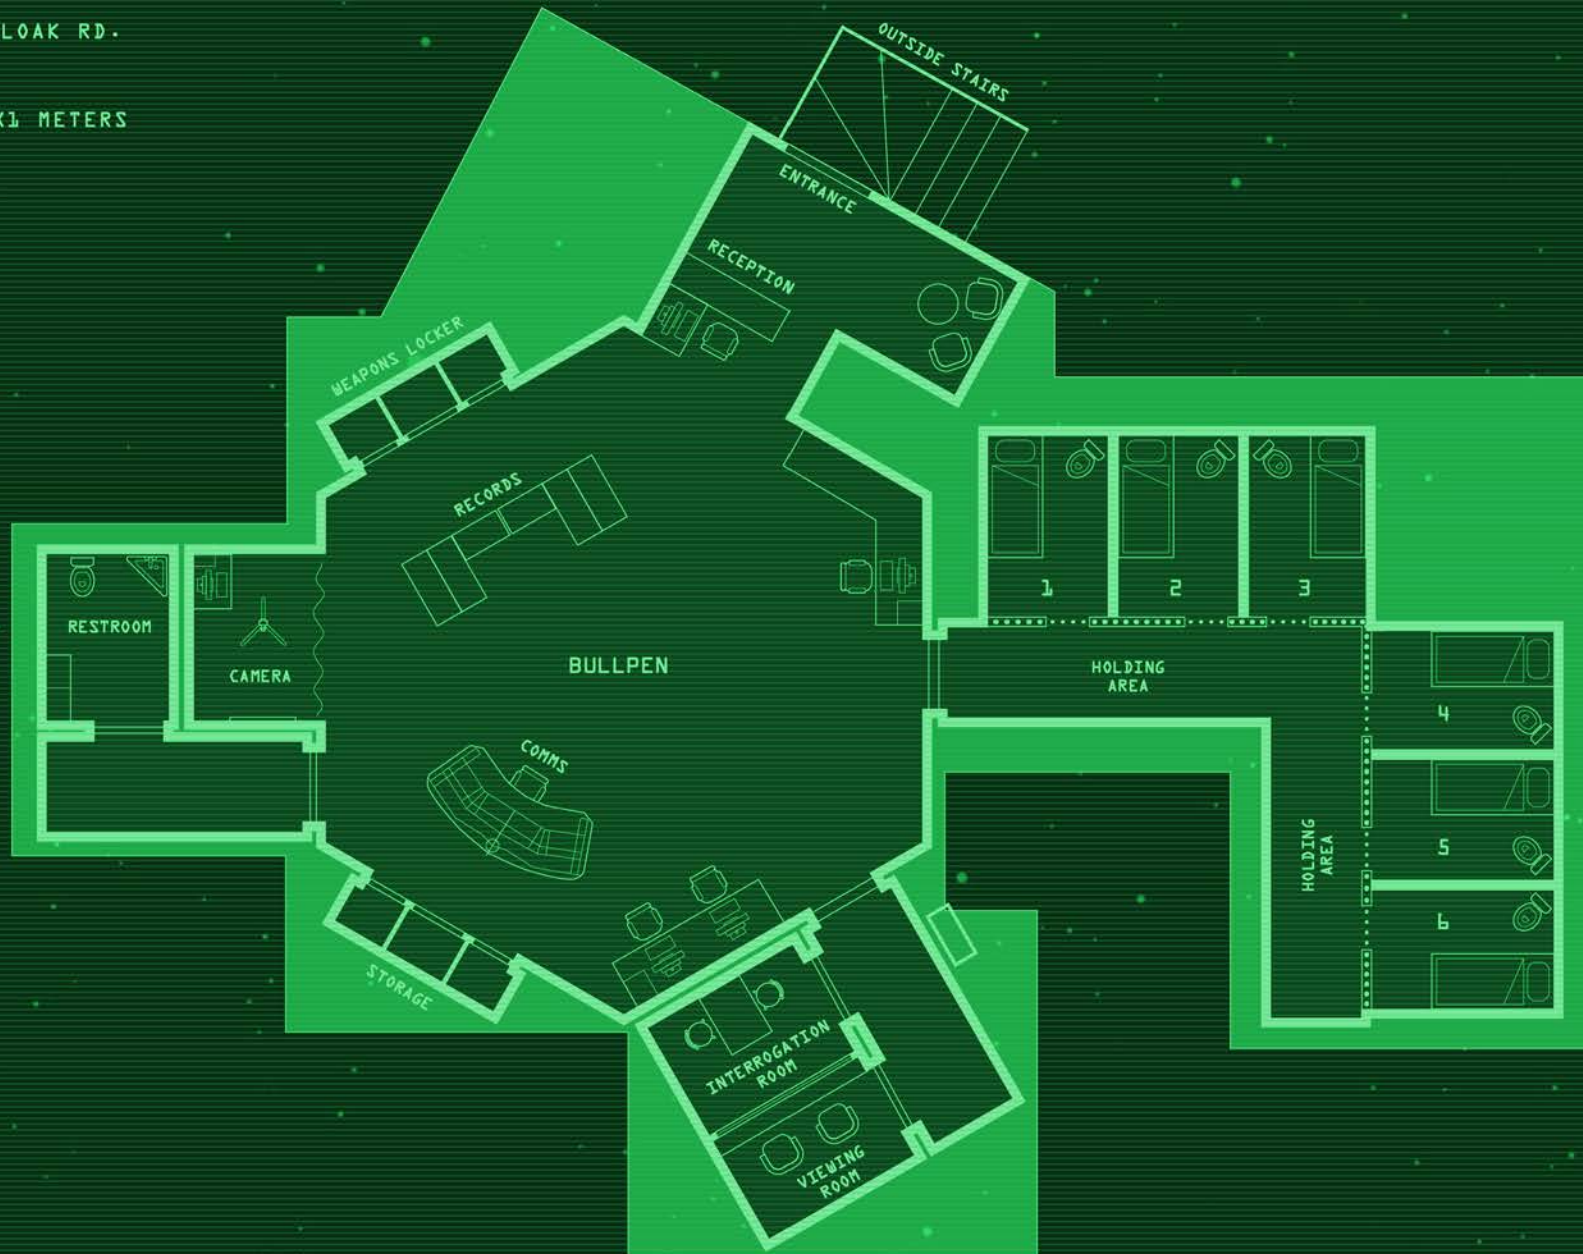

EYE OF OBLIVION

ARIARCUS - DISTRICT SOUTH

45 - DEDRUS AVN.

PLAYER MAP

MARSHAL STATION

ARIARCUS - DISTRICT EAST

128 - CLOAK RD.

1x1 METERS

PLAYER MAP

SAN ROCCO MEDICAL FACILITY

112 - EARWELL RD.

1X1 METERS

ZONE BORDER

EXAMINATION/
SURGICAL BAY

DETAIL OF EXAMINATION/ SURGICAL BAY 04

1X1 METERS

PLAYER MAP

OUTBREAK ON YAOPHORA STATION

Responding to reports of an unidentified outbreak on Yaophora station, your CBRN platoon found everyone aboard dead. Examining the bodies, you found that whatever had afflicted the space truckers had manifested as some kind of tumor. In each case, the growth had expanded until it exploded out of the impregnated person's chest, killing them instantly. The rest of the victims had inexplicably suffered severe cranial trauma—i.e. their skulls were crushed by extreme external force. That's when something aboard started stalking your platoon, taking you out one-by-one. Eventually only you and your Lieutenant remained. When the alien pounced on him, you lost it and ran. Of the thirty-nine CBRN marines sent in, only you survived. A relief team evacuated you and initiated viral containment protocols—i.e. they nuked the station out of existence.

FORT NEBRASKA

AMMUNITION DEPOT AND
WEAPONS TESTING FACILITY

5X5 METERS

SUB-
LEVEL

03

MAP LEGEND

- | | | | |
|--|-----------------------------------|--|---------------|
| | SERVICE TUNNEL | | AIRLOCK |
| | SERVICE TUNNEL
PASSAGE UP/DOWN | | LADDER ACCESS |
| | ZONE MARKER IN
SERVICE TUNNEL | | ELEVATOR |
| | ZONE BORDER | | MEDKIT |
| | | | MEDLAB |
| | | | CHECKPOINT |
| | | | ARMORY |