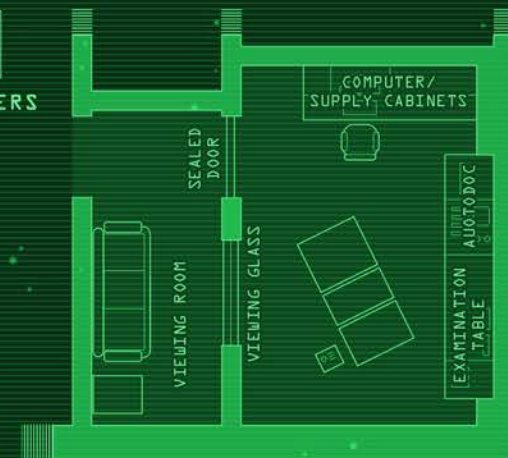

PLAYER MAP

SAN ROCCO MEDICAL FACILITY

112 - EARWELL RD.

1X1 METERS

ZONE BORDER

EXAMINATION/
SURGICAL BAY

DETAIL OF EXAMINATION/ SURGICAL BAY 04

1X1 METERS

04

PLAYER MAP

OIL REFINERY

ARIARCUS - DISTRICT NORTH

63 - PIPE LANE

□ 5X5 METERS

✕ ZONE BORDER

PLAYER MAP

INSURGENT COMPOUND

ARIARCUS - DISTRICT WEST

244 - CAMDEN RD.

SECOND FLOOR

ROOF

GROUND FLOOR

COMPOUND

2X2 METERS
ZONE BORDER

PLAYER MAP

OUTBREAK ON YAOPHORA STATION

Responding to reports of an unidentified outbreak on Yaophora station, your CBRN platoon found everyone aboard dead. Examining the bodies, you found that whatever had afflicted the space truckers had manifested as some kind of tumor. In each case, the growth had expanded until it exploded out of the impregnated person's chest, killing them instantly. The rest of the victims had inexplicably suffered severe cranial trauma—i.e. their skulls were crushed by extreme external force. That's when something aboard started stalking your platoon, taking you out one-by-one. Eventually only you and your Lieutenant remained. When the alien pounced on him, you lost it and ran. Of the thirty-nine CBRN marines sent in, only you survived. A relief team evacuated you and initiated viral containment protocols—i.e. they nuked the station out of existence.