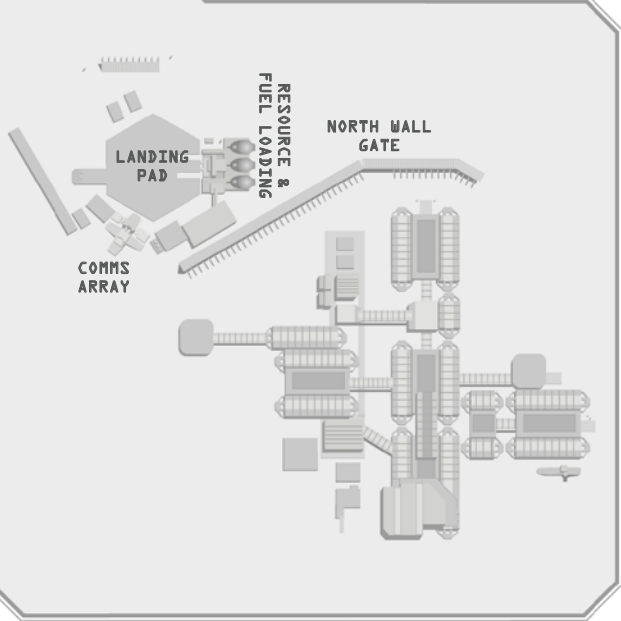

# HADLEY'S HOPE

PLANETARY COLONY - ACHERON LV-426

5x5 METERS

LEVEL

OVERVIEW

MAP LEGEND

- |               |                 |                      |
|---------------|-----------------|----------------------|
| LADDER ACCESS | INTERCOM        | WORKSHOP/ENGINEERING |
| OBSERVATION   | ACCESS TERMINAL | MAINFRAME            |
| MED KIT       | MEDLAB          | ARMORY               |

# HADLEY'S HOPE

PLANETARY COLONY - ACHERON LV-426

5x5 METERS

AIR TRAFFIC CONTROL

LEVEL

# HADLEY'S HOPE

PLANETARY COLONY - ACHERON LV-426

5x5 METERS

LEVEL