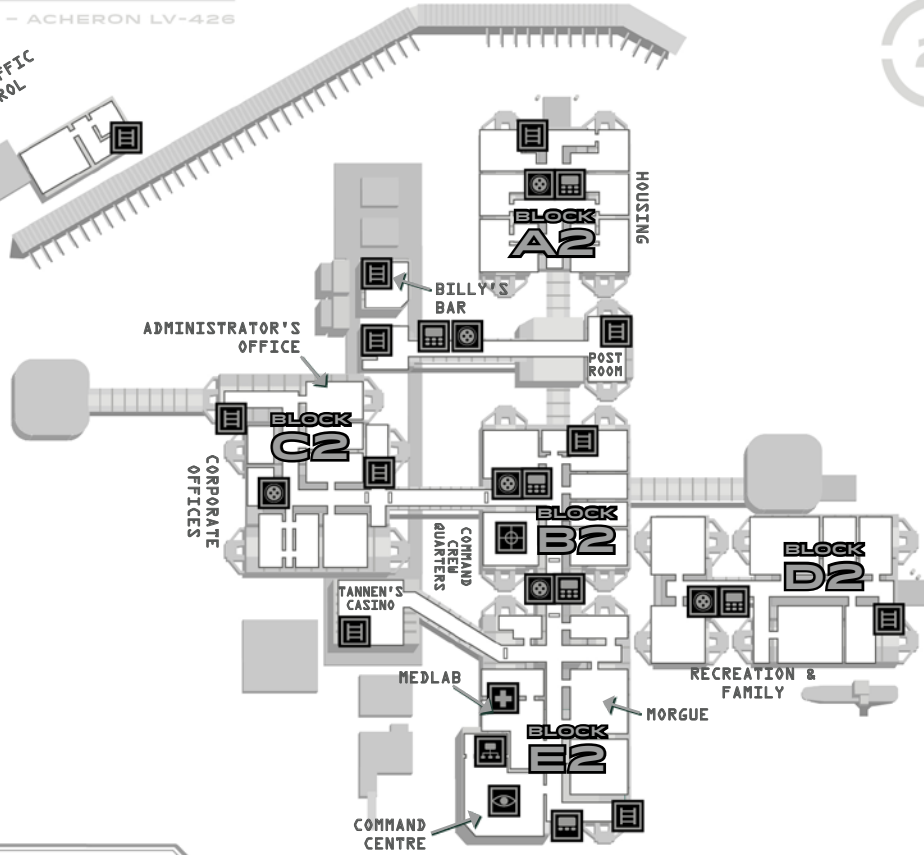

# HADLEY'S HOPE

PLANETARY COLONY - ACHERON LV-426

5x5 METERS

LEVEL

OVERVIEW

MAP LEGEND

- |               |                 |                      |
|---------------|-----------------|----------------------|
| LADDER ACCESS | INTERCOM        | WORKSHOP/ENGINEERING |
| OBSERVATION   | ACCESS TERMINAL | MAINFRAME            |
| MED KIT       | MEDLAB          | ARMORY               |

# HADLEY'S HOPE

PLANETARY COLONY - ACHERON LV-426

5x5 METERS

AIR TRAFFIC CONTROL

LEVEL

# HADLEY'S HOPE

PLANETARY COLONY - ACHERON LV-426

5x5 METERS

LEVEL