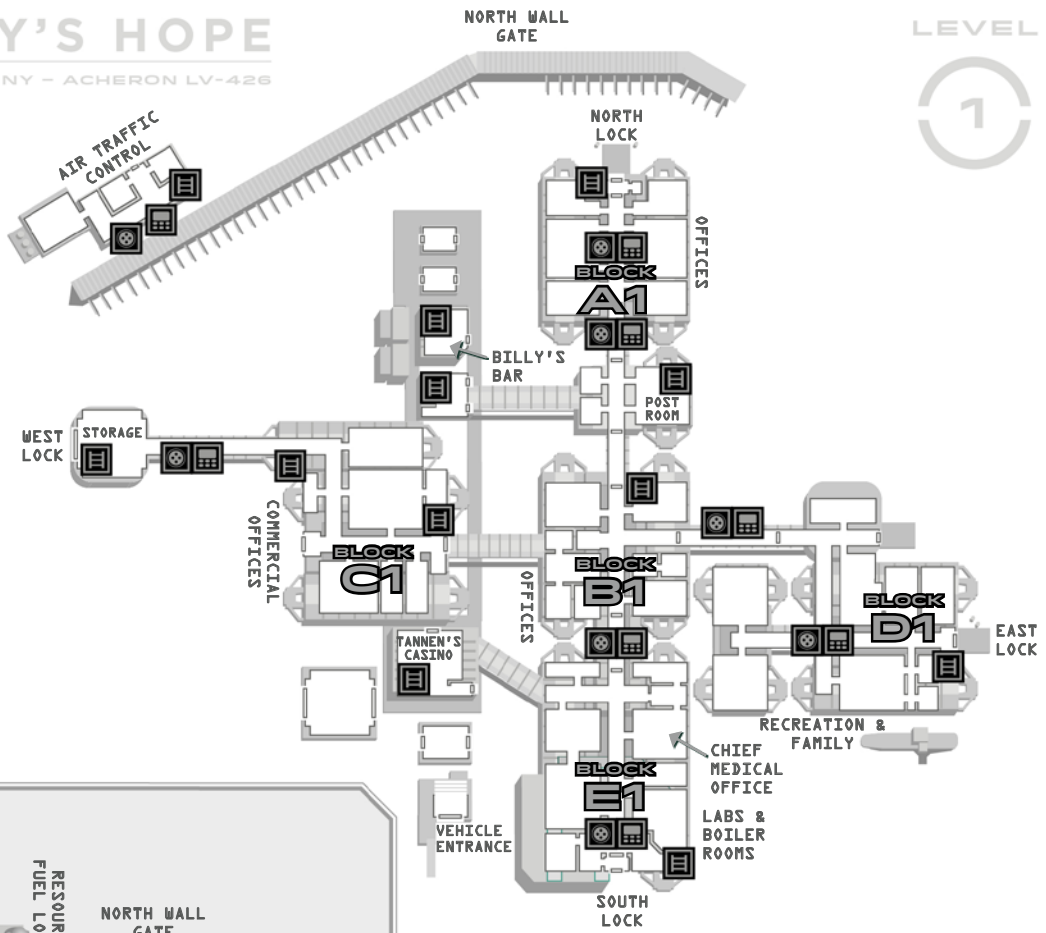

# HADLEY'S HOPE

PLANETARY COLONY - ACHERON LV-426

5x5 METERS

LEVEL

OVERVIEW

MAP LEGEND

- |               |                 |                      |
|---------------|-----------------|----------------------|
| LADDER ACCESS | INTERCOM        | WORKSHOP/ENGINEERING |
| OBSERVATION   | ACCESS TERMINAL | MAINFRAME            |
| MED KIT       | MEDLAB          | ARMORY               |

# HADLEY'S HOPE

PLANETARY COLONY - ACHERON LV-426

5x5 METERS

AIR TRAFFIC CONTROL

LEVEL

# HADLEY'S HOPE

PLANETARY COLONY - ACHERON LV-426

5x5 METERS

LEVEL