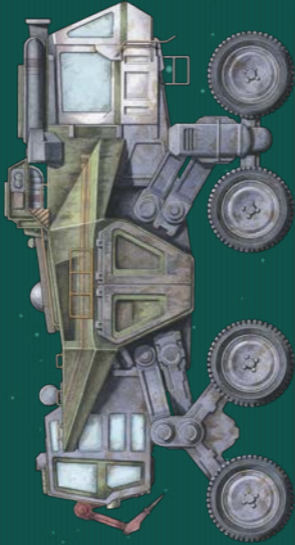

AK-4047 Pulse Assault Rifle

# M-5 RPG Launcher

Daihotai Series 8XB Tractor

BOTOS

ECKFORD

DAVYDOVICH

**PERSONAL  
AGENDA**

A soldier in a dark, futuristic environment, possibly a space station or industrial facility. The soldier is wearing a helmet and carrying a large, complex weapon. In the upper left, a large, dark, alien creature with a long, pointed snout is visible. The air is filled with falling debris and sparks, suggesting a recent explosion or battle. The scene is lit with a cool, blueish light, with some orange sparks at the bottom right.

# STORY CARD