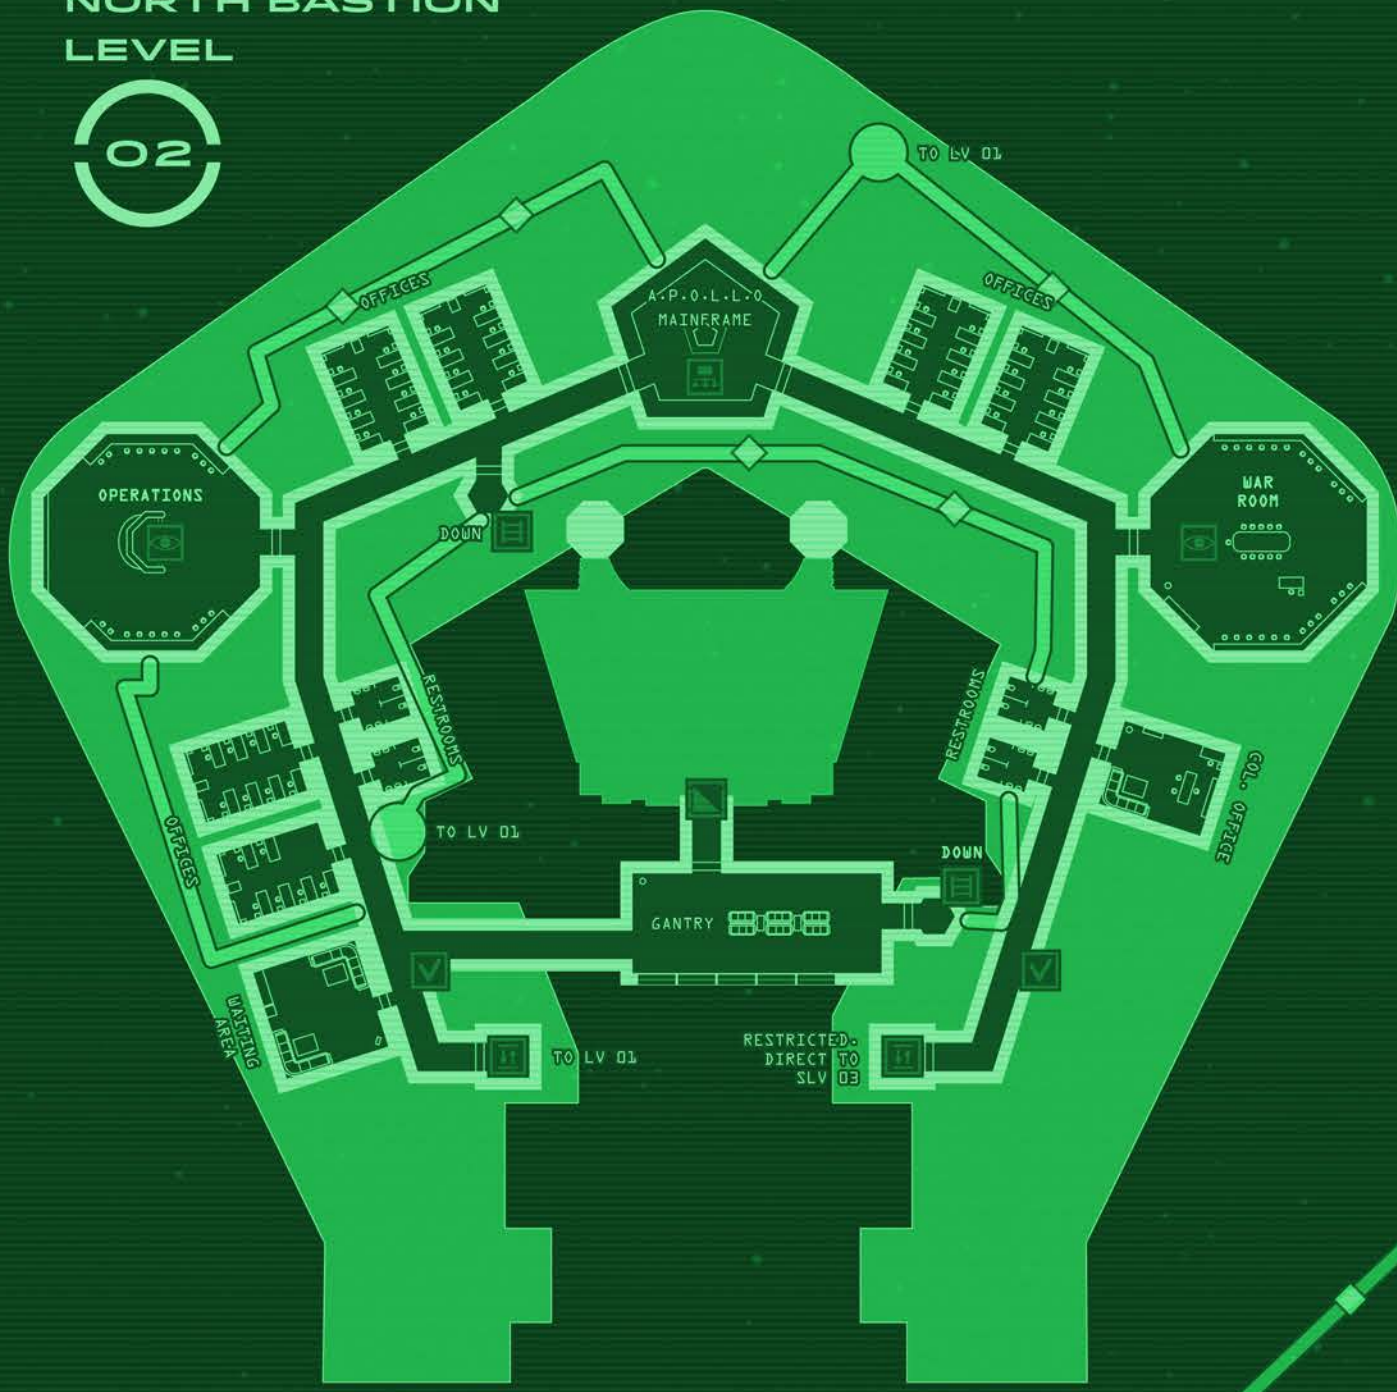

ARIARCUS

UNITED AMERICAS COLONY

1 KM

MAP LEGEND	
	BARRACKS
	ARMORY
	OBSERVATION
	MEDLAB
	CHECKPOINT
	LADDER ACCESS
	WORKSHOP/ENGINEERING

FORT NEBRASKA

AMMUNITION DEPOT AND WEAPONS TESTING FACILITY

5X5 METERS
LV=LEVEL
SLV=SUBLEVEL

MAP LEGEND

- SERVICE TUNNEL
- SERVICE TUNNEL PASSAGE UP/DOWN
- ZONE MARKER IN SERVICE TUNNEL
- ZONE BORDER
- AIRLOCK
- LADDER ACCESS
- EVA SUIT STORAGE
- MEDIKIT
- WORKSHOP/ENGINEERING
- MAINFRAME
- RADIOACTIVE AREA
- MEDLAB
- BARRACKS
- ELEVATOR
- OBSERVATION
- CHECKPOINT
- ARMORY

NORTH BASTION LEVEL

02

NORTH BASTION LEVEL

01

SUB-LEVEL

01

SUB-LEVEL

02