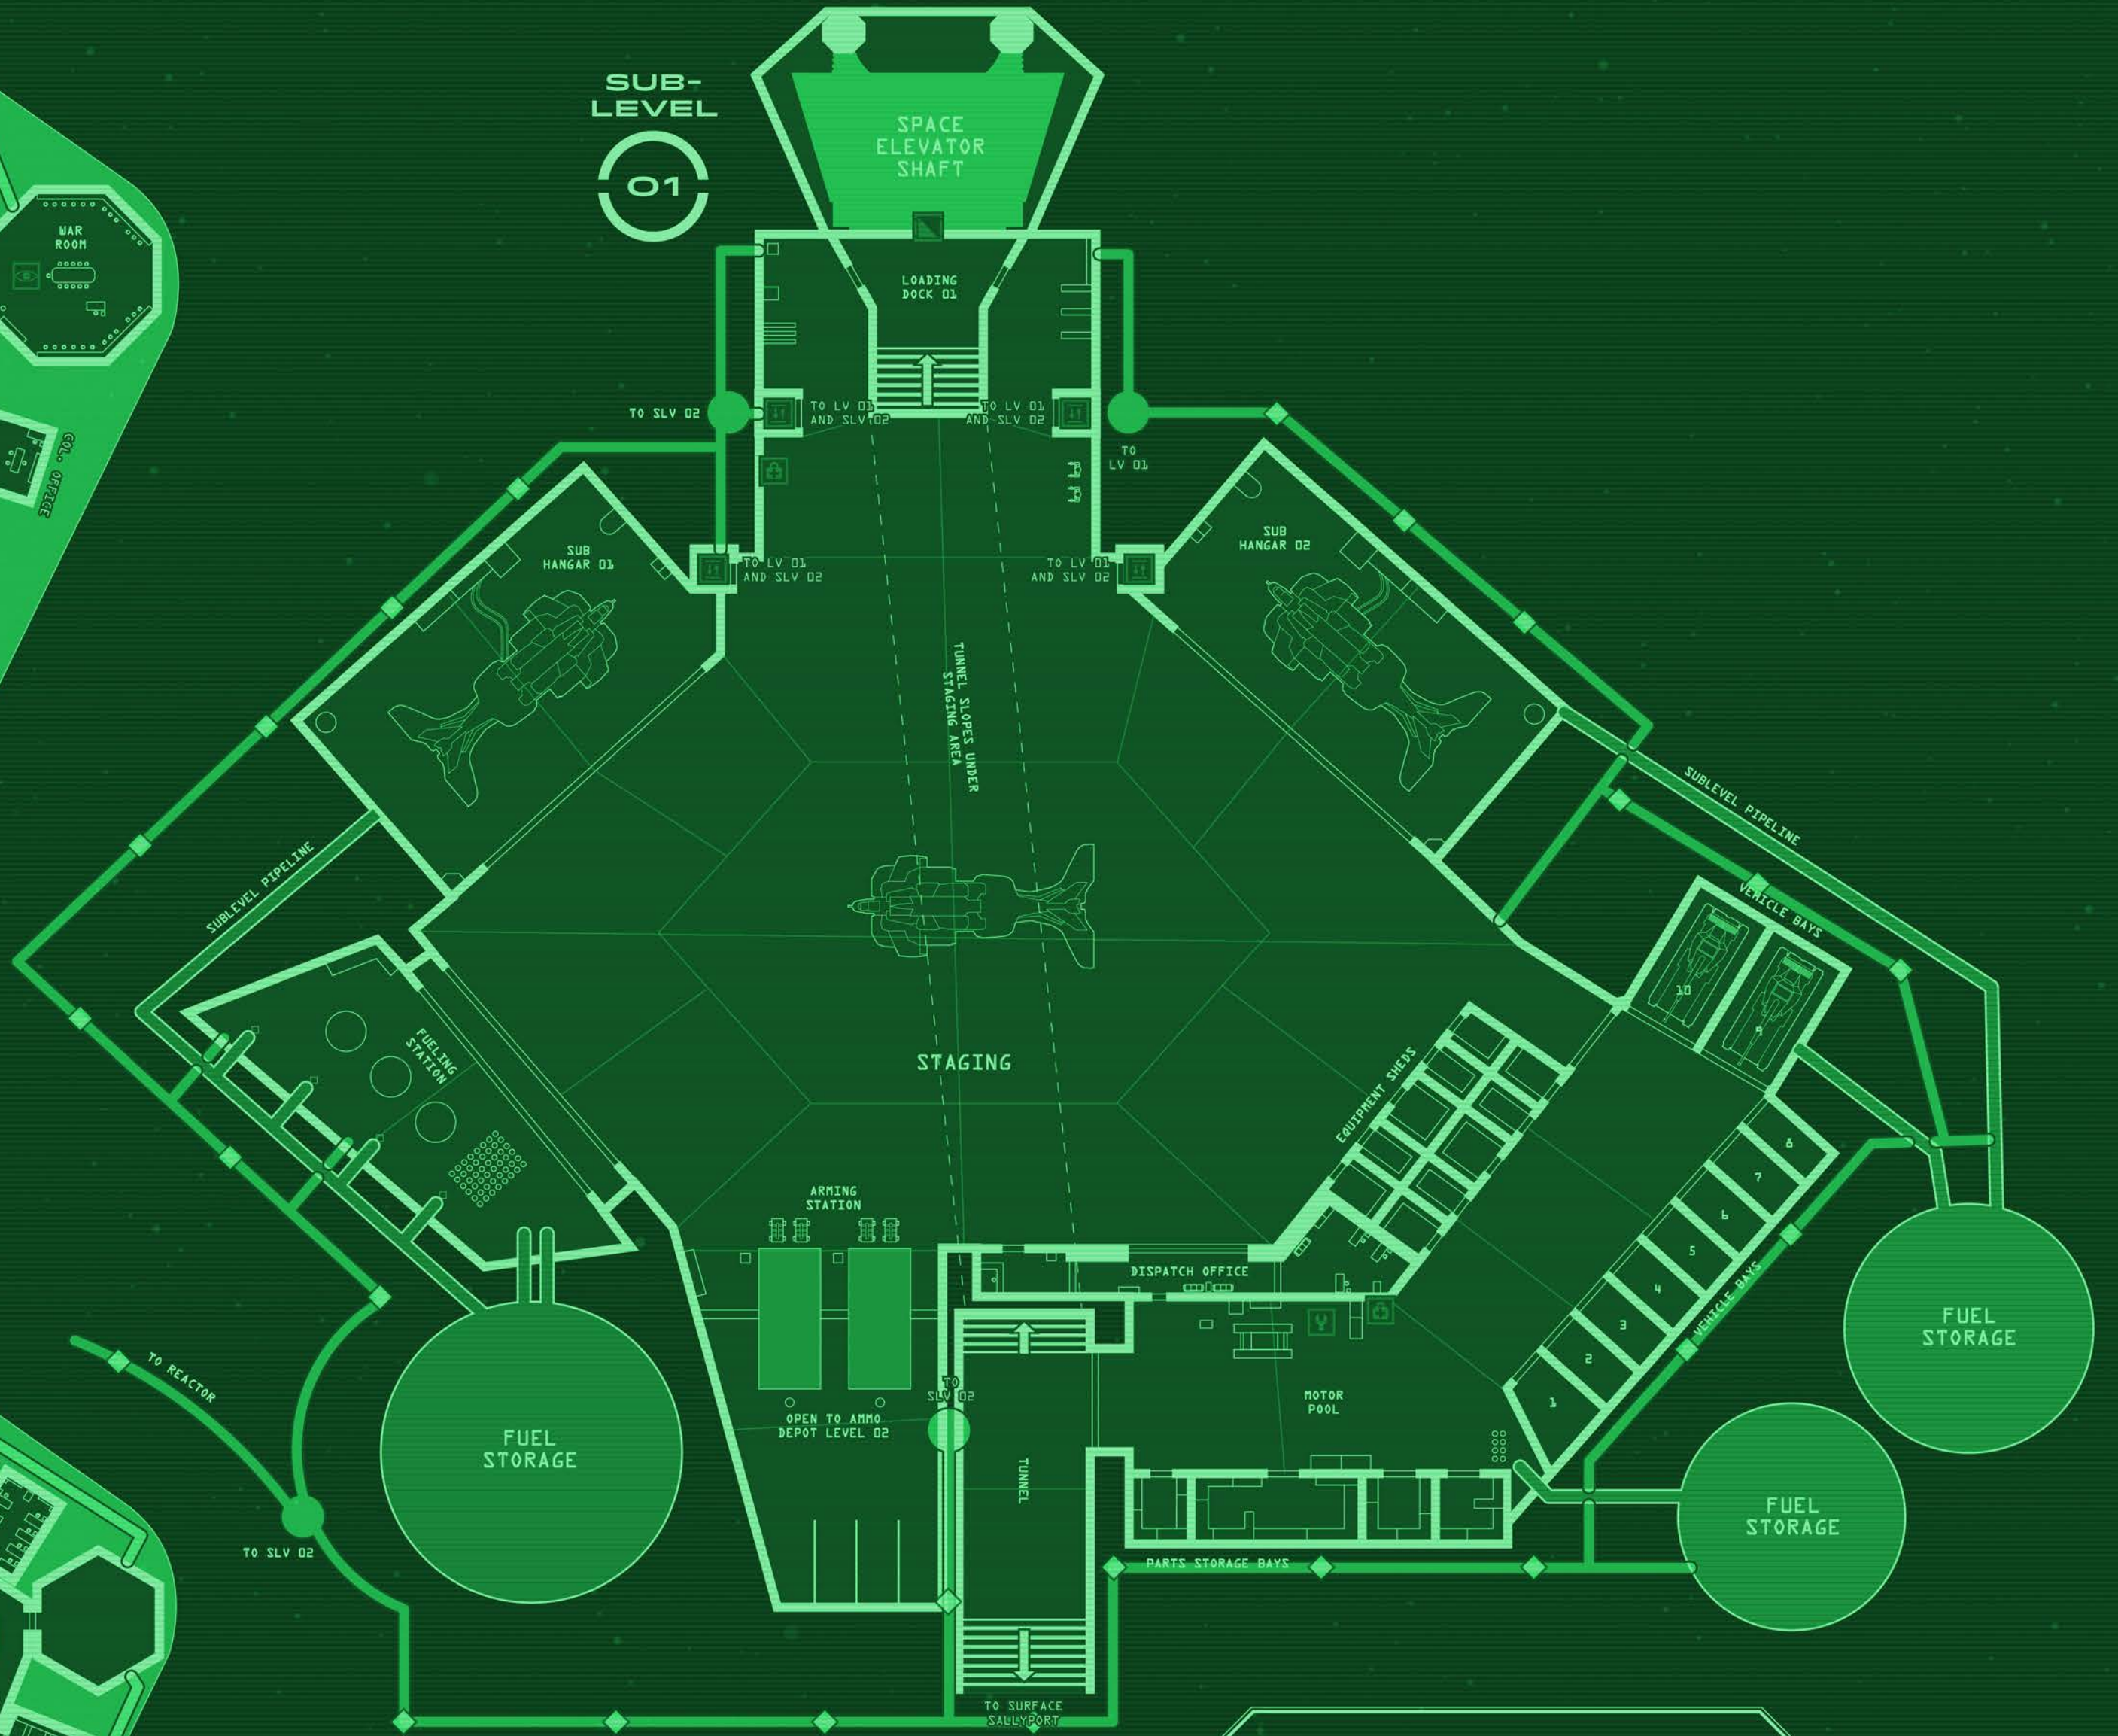

MAP LEGEND

- SERVICE TUNNEL
- SERVICE TUNNEL PASSAGE UP/DOWN
- ZONE MARKER IN SERVICE TUNNEL
- ZONE BORDER
- AIRLOCK
- LADDER ACCESS
- EVA SUIT STORAGE
- MEDIKIT
- WORKSHOP/ENGINEERING
- MAINFRAME
- RADIOACTIVE AREA
- MEDLAB
- BARRACKS
- ELEVATOR
- OBSERVATION
- CHECKPOINT
- ARMORY

NORTH BASTION LEVEL

02

NORTH BASTION LEVEL

01

SUB-LEVEL

01

SUB-LEVEL

02

CLIMBER CAR

FORT NEBRASKA SPACE ELEVATOR

3X3 METERS

LEVEL A

CONTROL

LEVEL B

PERSONNEL

LEVEL C