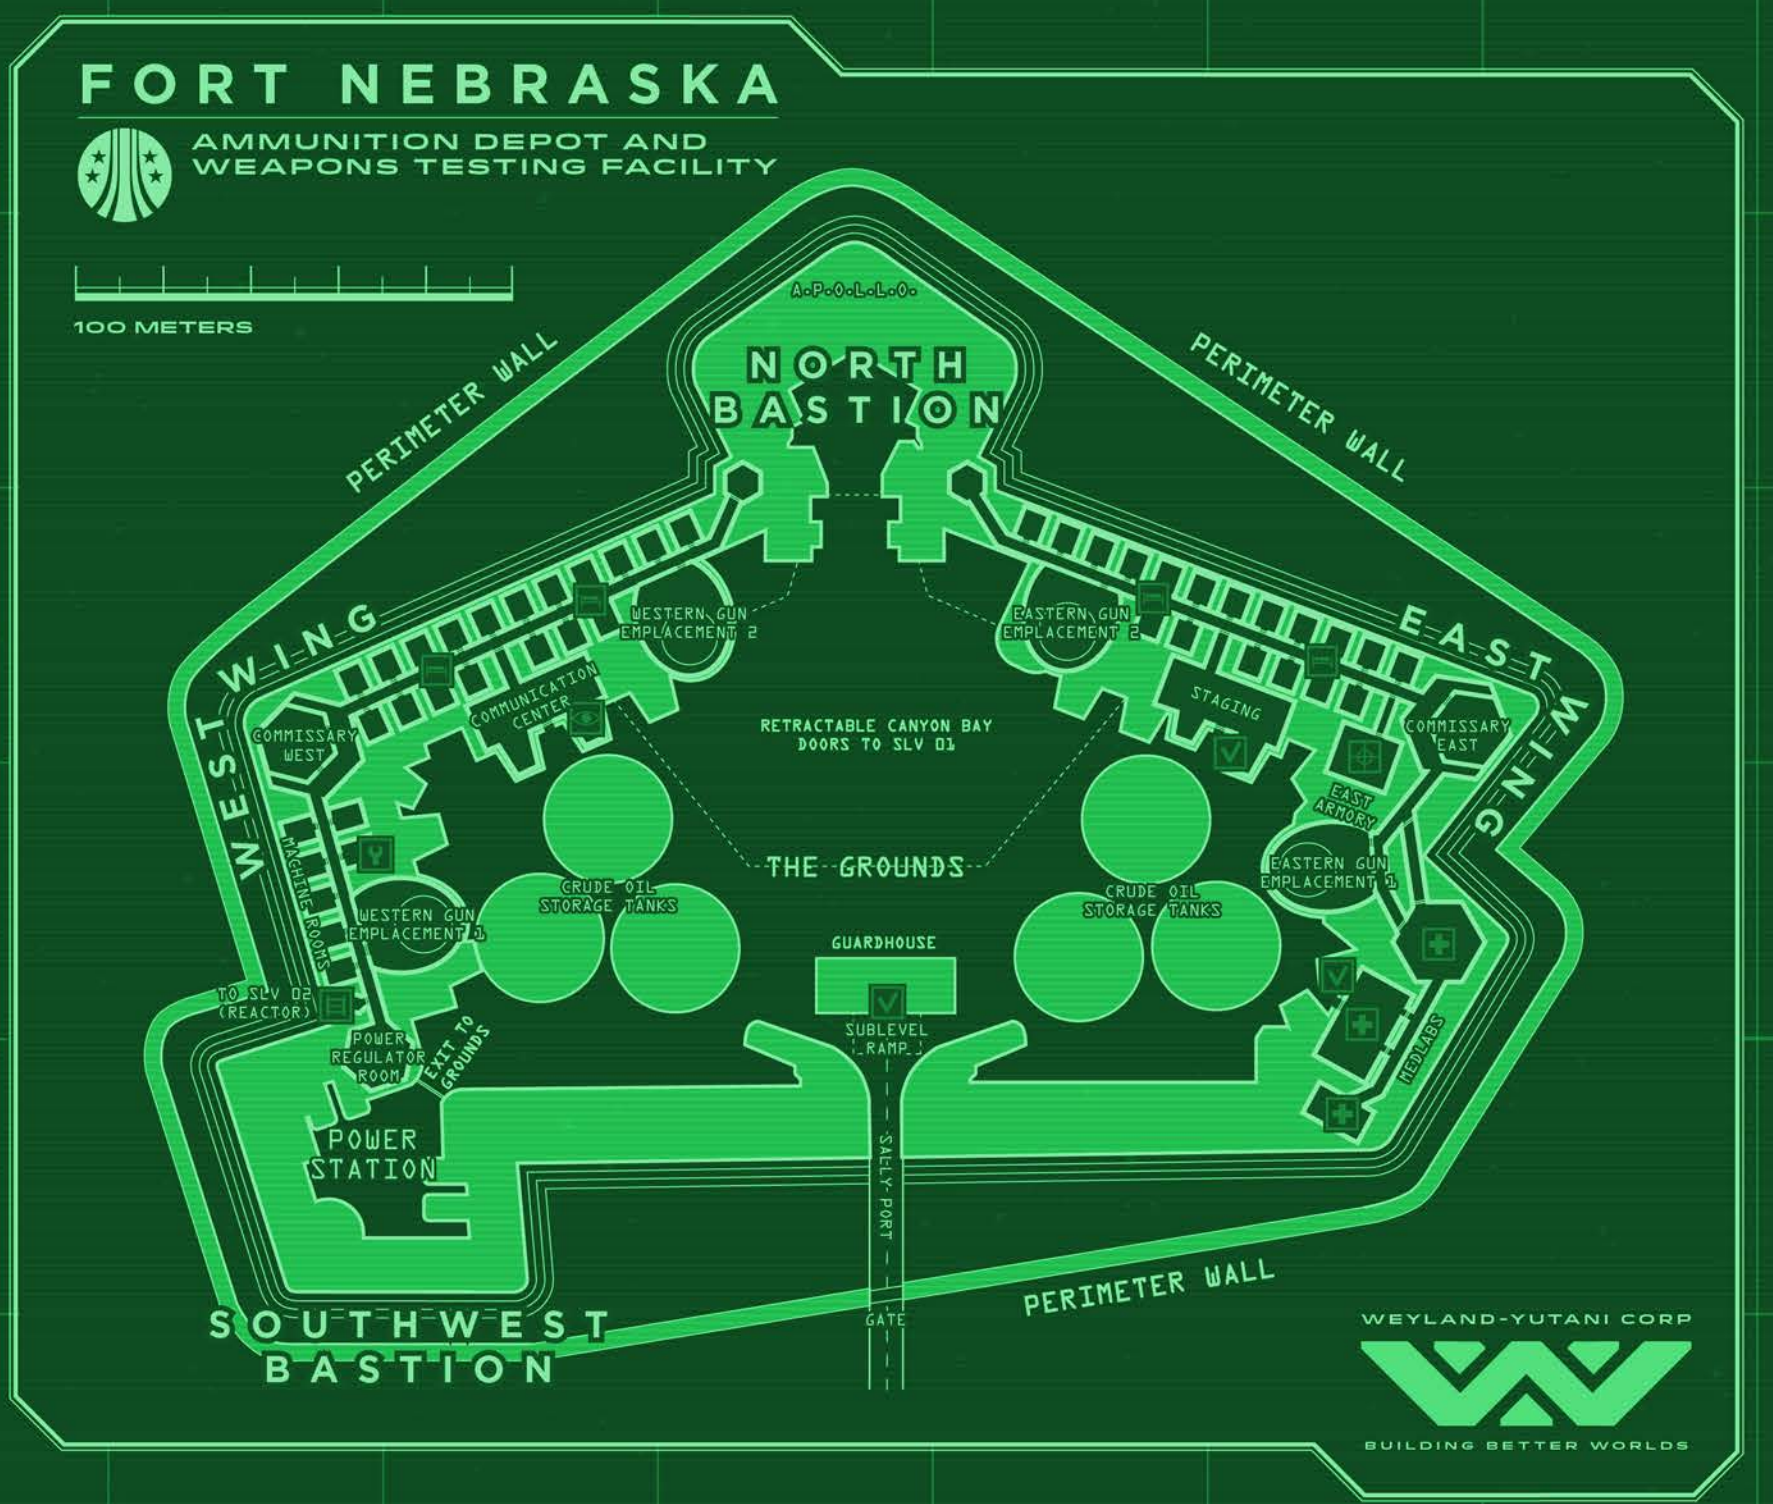

ARIARCUS

UNITED AMERICAS COLONY

1 KM

MAP LEGEND	
	BARRACKS
	ARMORY
	OBSERVATION
	MEDLAB
	CHECKPOINT
	LADDER ACCESS
	WORKSHOP/ENGINEERING

FORT NEBRASKA

AMMUNITION DEPOT AND WEAPONS TESTING FACILITY

5X5 METERS
LV=LEVEL
SLV=SUBLEVEL

MAP LEGEND

- SERVICE TUNNEL
- SERVICE TUNNEL PASSAGE UP/DOWN
- ZONE MARKER IN SERVICE TUNNEL
- ZONE BORDER
- AIRLOCK
- LADDER ACCESS
- EVA SUIT STORAGE
- MEDIKIT
- WORKSHOP/ENGINEERING
- MAINFRAME
- RADIOACTIVE AREA
- MEDLAB
- BARRACKS
- ELEVATOR
- OBSERVATION
- CHECKPOINT
- ARMORY

NORTH BASTION LEVEL

02

NORTH BASTION LEVEL

01

SUB-LEVEL

01

SUB-LEVEL

02

CLIMBER CAR

FORT NEBRASKA SPACE ELEVATOR

3X3 METERS

LEVEL A

CONTROL

LEVEL B

PERSONNEL

LEVEL C