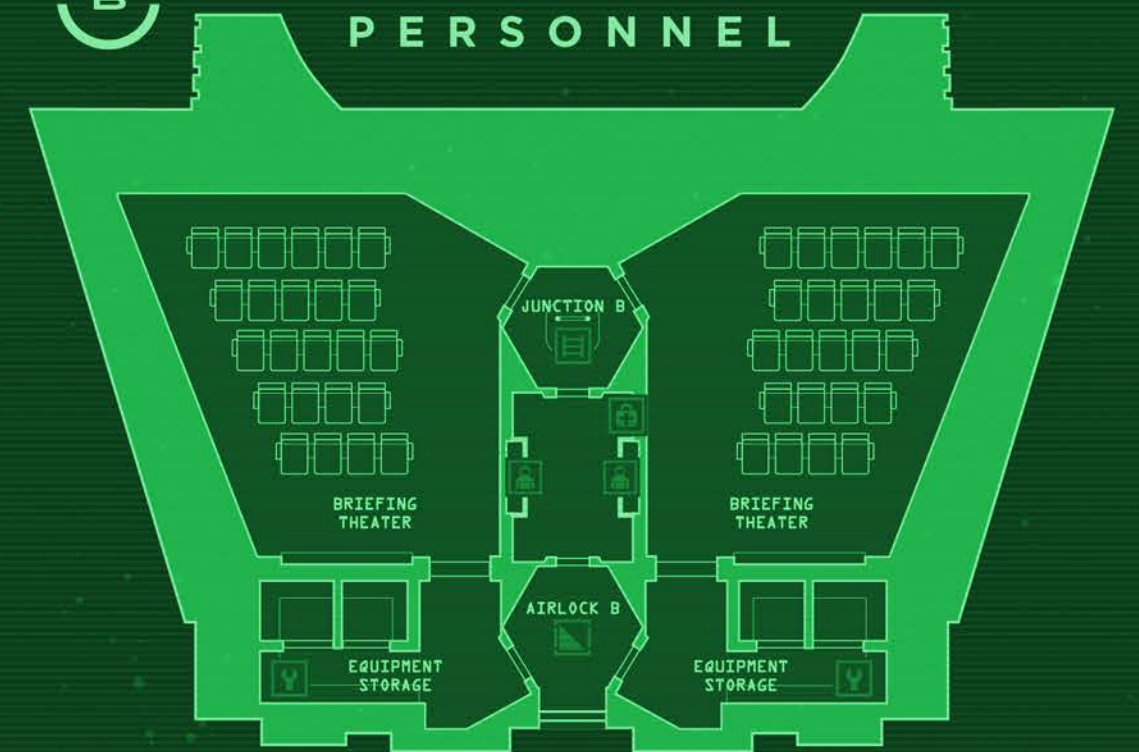

MAP LEGEND

- SERVICE TUNNEL
- SERVICE TUNNEL PASSAGE UP/DOWN
- ZONE MARKER IN SERVICE TUNNEL
- ZONE BORDER
- AIRLOCK
- LADDER ACCESS
- EVA SUIT STORAGE
- MEDIKIT
- WORKSHOP/ENGINEERING
- MAINFRAME
- RADIOACTIVE AREA
- MEDLAB
- BARRACKS
- ELEVATOR
- OBSERVATION
- CHECKPOINT
- ARMORY

CLIMBER CAR

FORT NEBRASKA SPACE ELEVATOR

3X3 METERS

LEVEL A

CONTROL

LEVEL B

PERSONNEL

LEVEL C