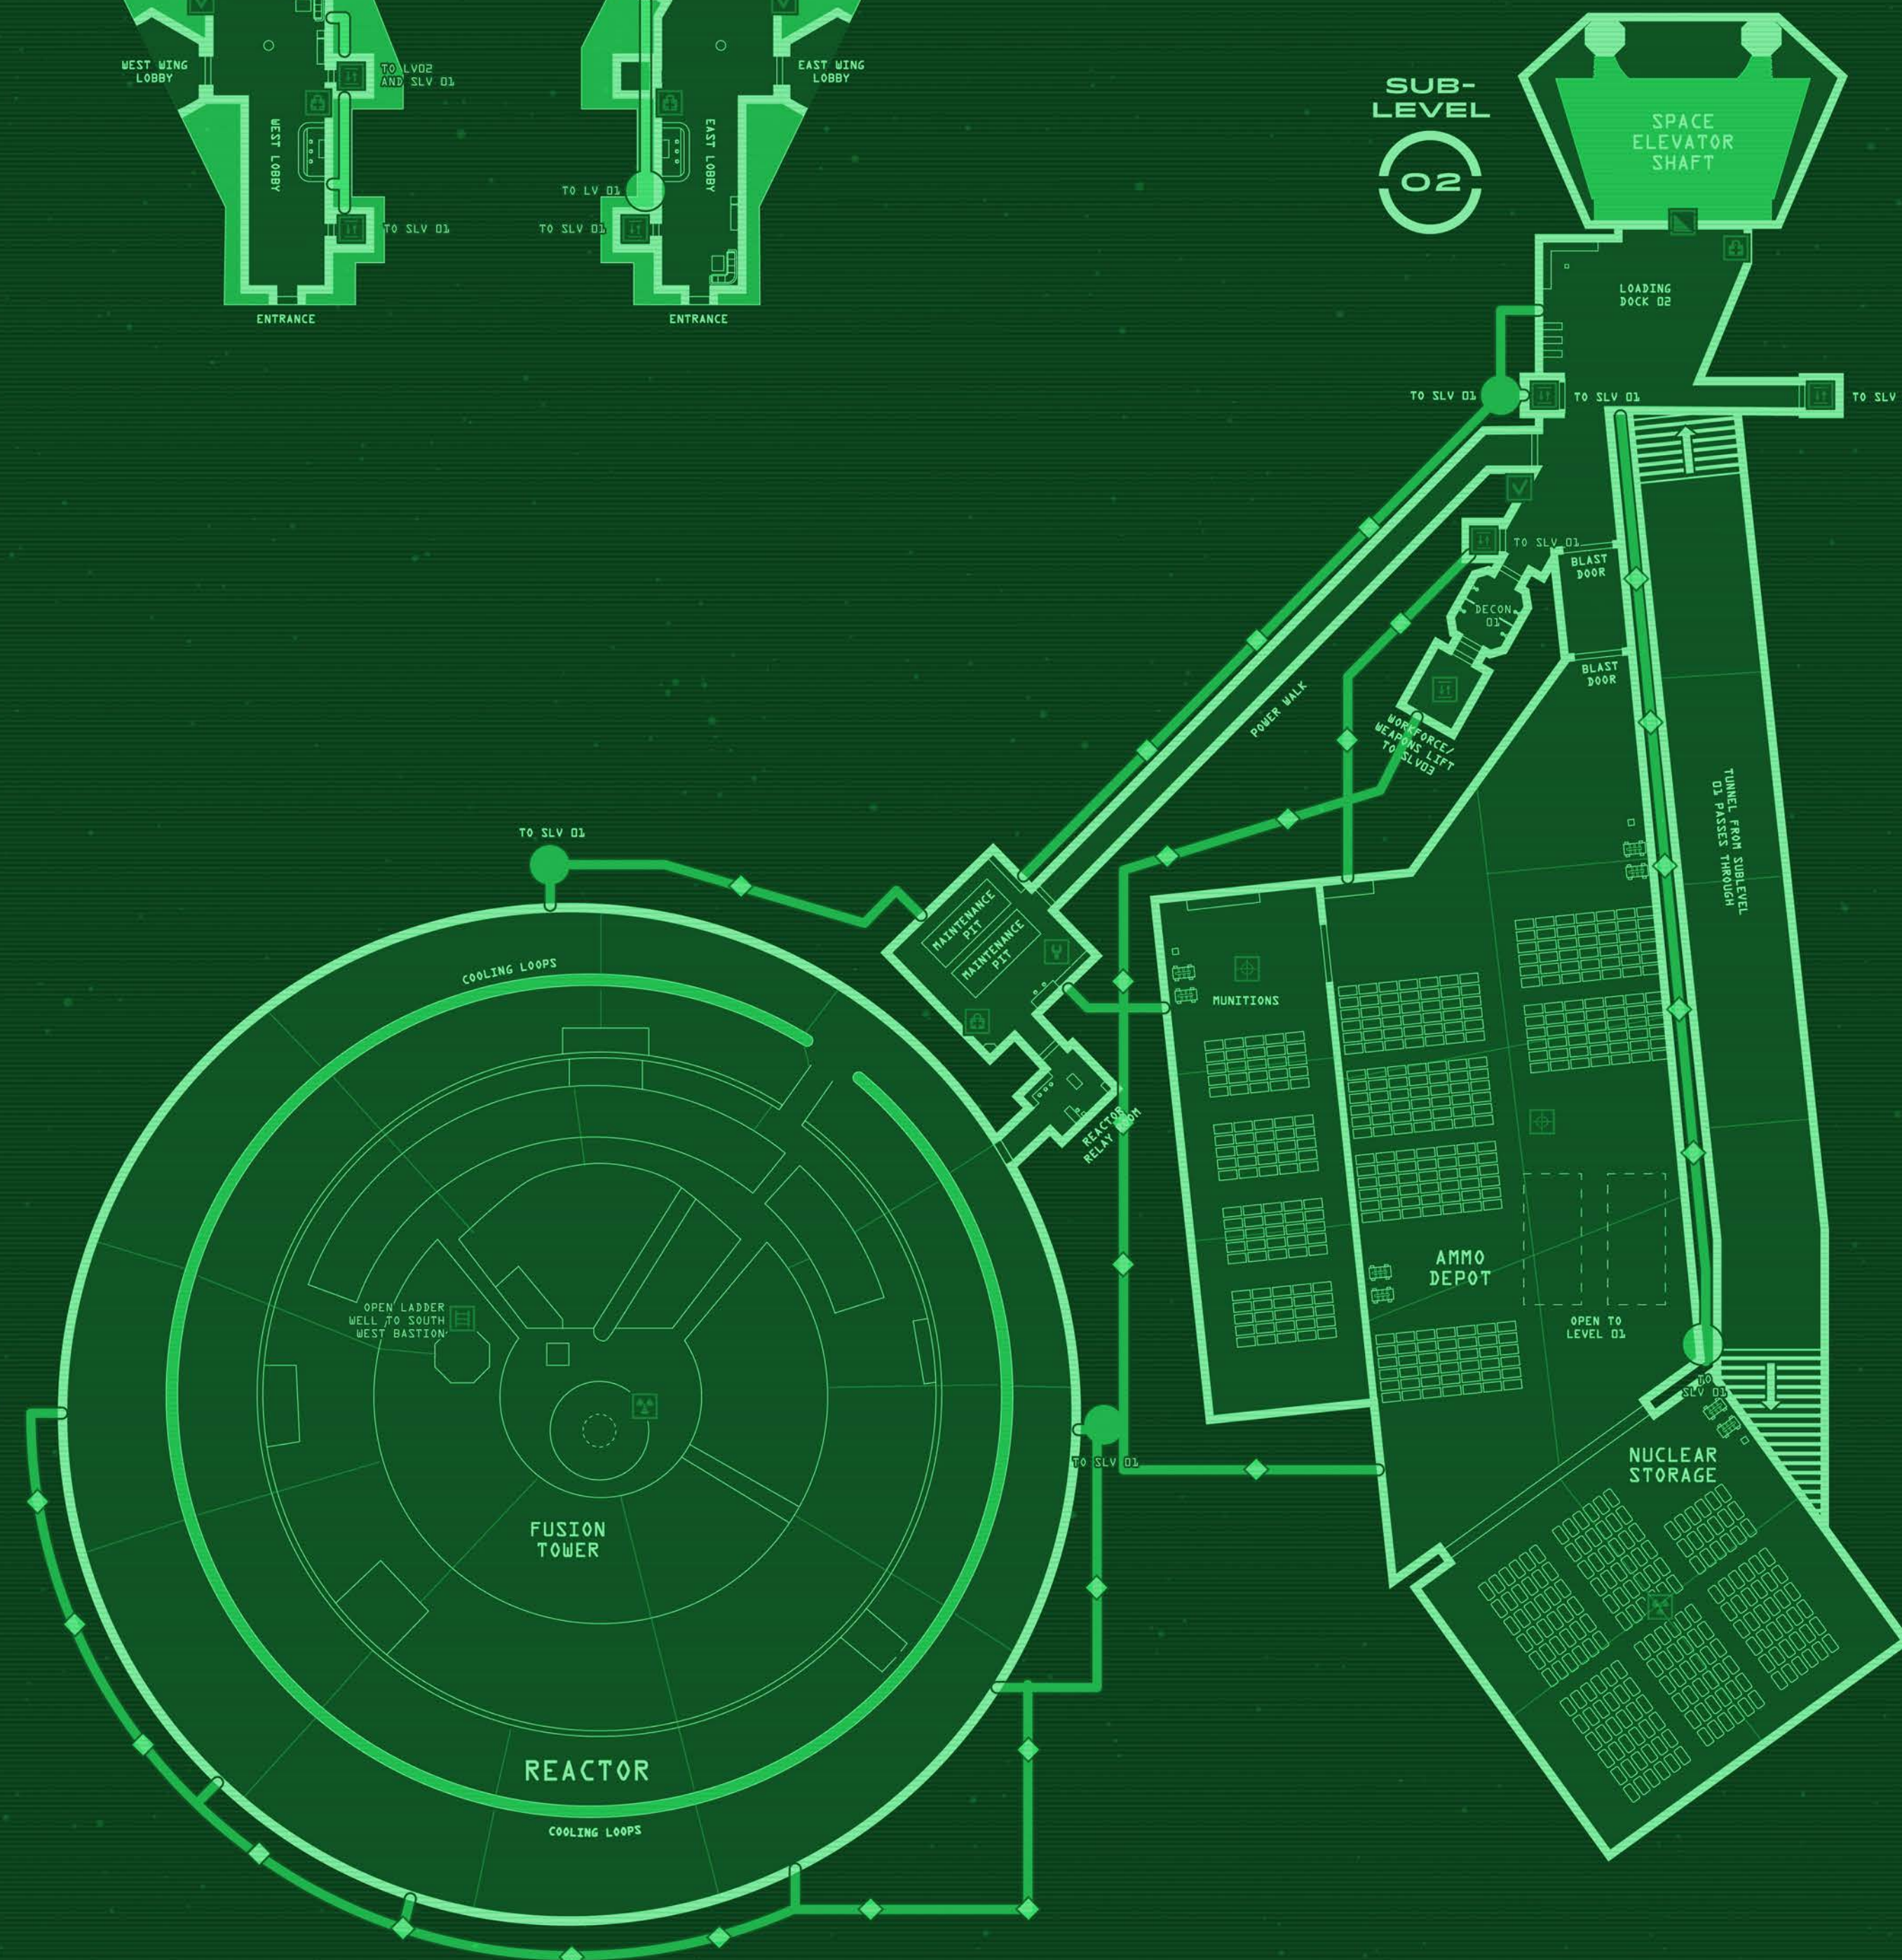

ARIARCUS

UNITED AMERICAS COLONY

1 KM

MAP LEGEND	
	BARRACKS
	ARMORY
	OBSERVATION
	MEDLAB
	CHECKPOINT
	LADDER ACCESS
	WORKSHOP/ENGINEERING

FORT NEBRASKA

AMMUNITION DEPOT AND WEAPONS TESTING FACILITY

5X5 METERS
LV=LEVEL
SLV=SUBLEVEL

MAP LEGEND

- SERVICE TUNNEL
- SERVICE TUNNEL PASSAGE UP/DOWN
- ZONE MARKER IN SERVICE TUNNEL
- ZONE BORDER
- AIRLOCK
- LADDER ACCESS
- EVA SUIT STORAGE
- MEDIKIT
- WORKSHOP/ENGINEERING
- MAINFRAME
- RADIOACTIVE AREA
- MEDLAB
- BARRACKS
- ELEVATOR
- OBSERVATION
- CHECKPOINT
- ARMORY

NORTH BASTION LEVEL

02

NORTH BASTION LEVEL

01

SUB-LEVEL

01

SUB-LEVEL

02

CLIMBER CAR

FORT NEBRASKA SPACE ELEVATOR

3X3 METERS

LEVEL A

CONTROL

LEVEL B

PERSONNEL

LEVEL C