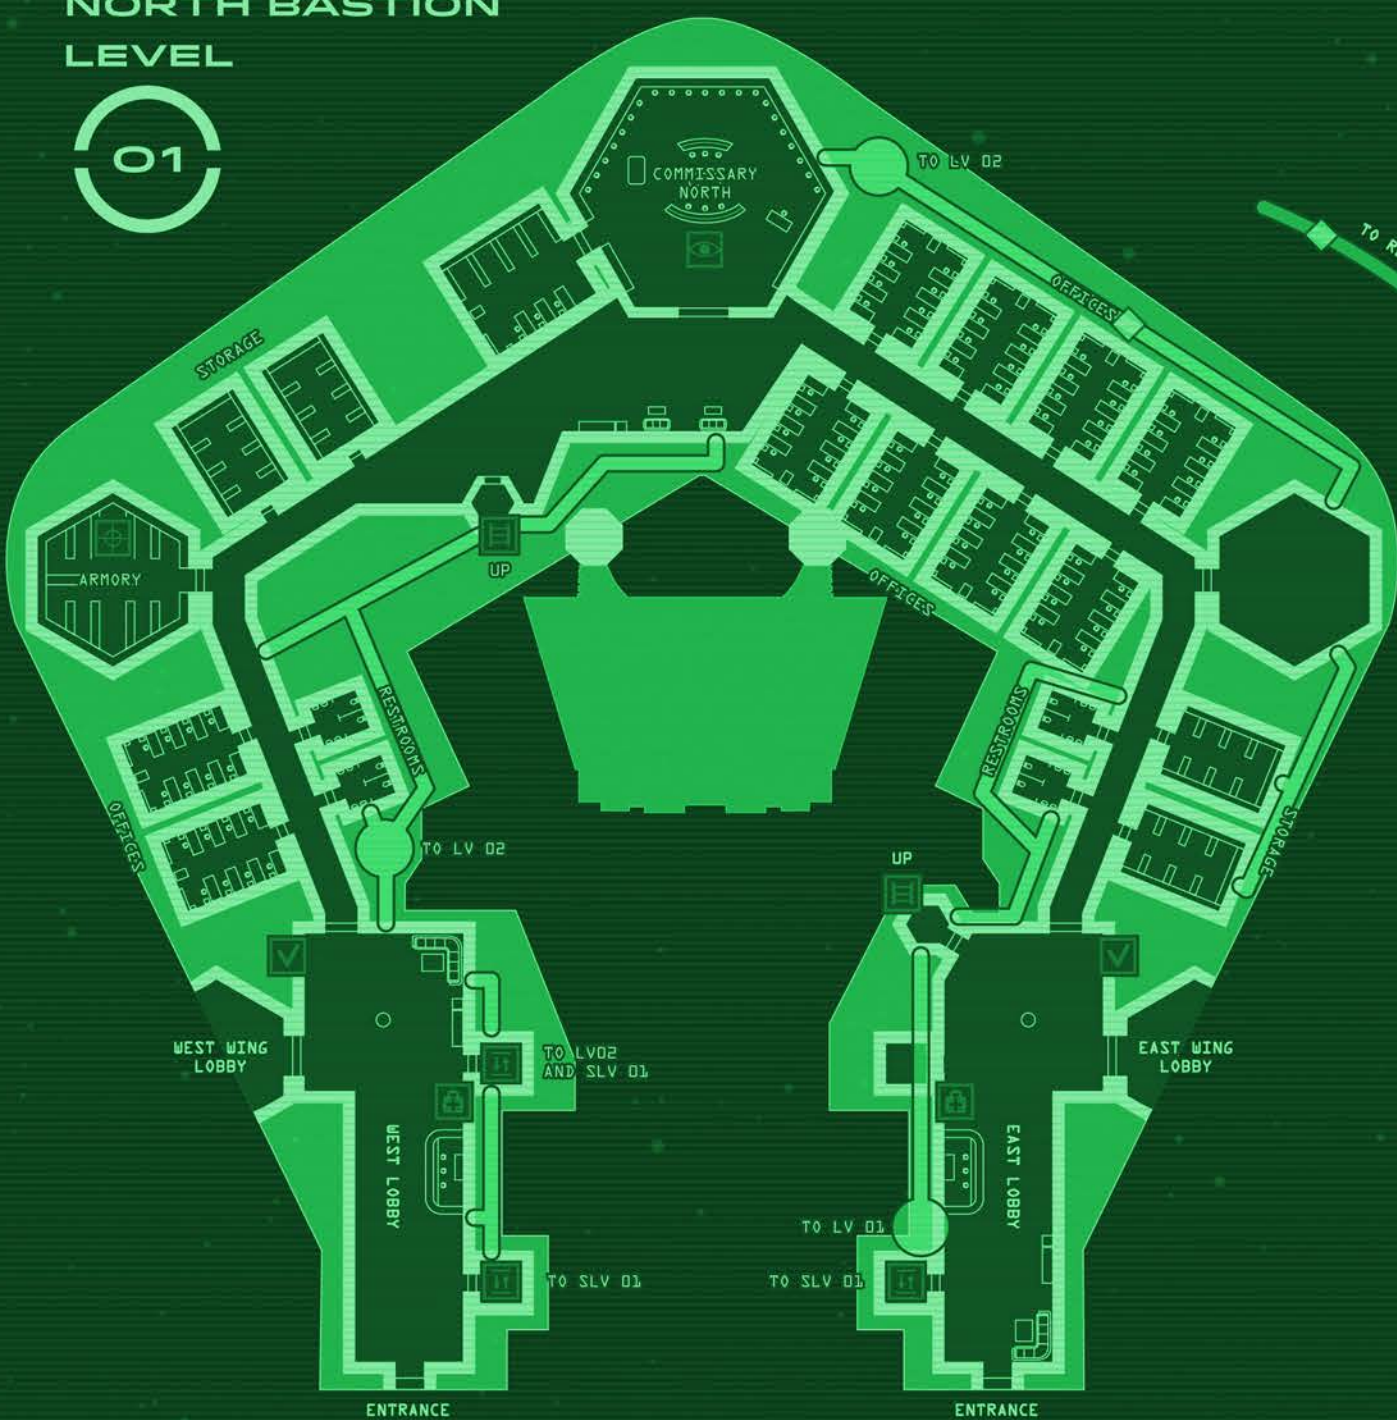

ARIARCUS

UNITED AMERICAS COLONY

1 KM

MAP LEGEND	
	BARRACKS
	ARMORY
	OBSERVATION
	MEDLAB
	CHECKPOINT
	LADDER ACCESS
	WORKSHOP/ENGINEERING

FORT NEBRASKA

AMMUNITION DEPOT AND WEAPONS TESTING FACILITY

5X5 METERS
LV=LEVEL
SLV=SUBLEVEL

MAP LEGEND

- SERVICE TUNNEL
- SERVICE TUNNEL PASSAGE UP/DOWN
- ZONE MARKER IN SERVICE TUNNEL
- ZONE BORDER
- AIRLOCK
- LADDER ACCESS
- EVA SUIT STORAGE
- MEDIKIT
- WORKSHOP/ENGINEERING
- MAINFRAME
- RADIOACTIVE AREA
- MEDLAB
- BARRACKS
- ELEVATOR
- OBSERVATION
- CHECKPOINT
- ARMORY

NORTH BASTION LEVEL

02

NORTH BASTION LEVEL

01

SUB-LEVEL

01

SUB-LEVEL

02