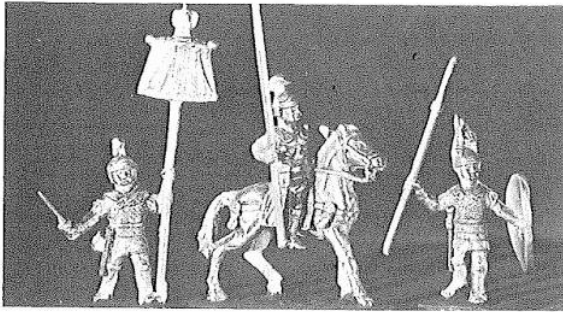

Persian Chariot

PE3

PE5

PE6

Persia

- PE1 Officer
- PE2 Standard Bearer
- PE3 Immortal attacking
- PE4 Infantryman unarmoured spear and shield and bow in case attacking
- PE5 Immortal in reserve
- PE6 Immortal firing bow
- PE6A Shield hung on spear planted in ground for PE6
- PE7 Infantryman unarmoured spear and shield with bow in case in reserve
- PE8 Infantryman unarmoured shield and javelin
- PE9 Infantryman unarmoured firing bow
- PE9A Shield hung on spear planted in ground for PE9
- PE10 Armoured Infantryman spear and shield attacking
- PE11 Phrygian armoured with crested helmet (spear and shield attacking
- PE12 Phrygian armoured with crested helmet spear and shield in reserve
- PE13 Phrygian armoured with crested helmet with double headed axe
- PEC1 Cavalry Officer
- PEC2 Cavalry Standard Bearer
- PEC3 Cavalryman unarmoured spear and shield with bow in case
- PEC4 Cavalryman unarmoured with spear and bow in case
- PEC5 Cavalryman armoured with spear and shield
- PEC6 Clibanarius spear shield bow in case on armoured horse
- PEC7 Camel Corps armoured spear and shield with bow in case armoured camel
- PEC8 Camel Corps unarmoured spear and shield with bow in case unarmoured camel
- S20 Sythed Chariot with 2 crew